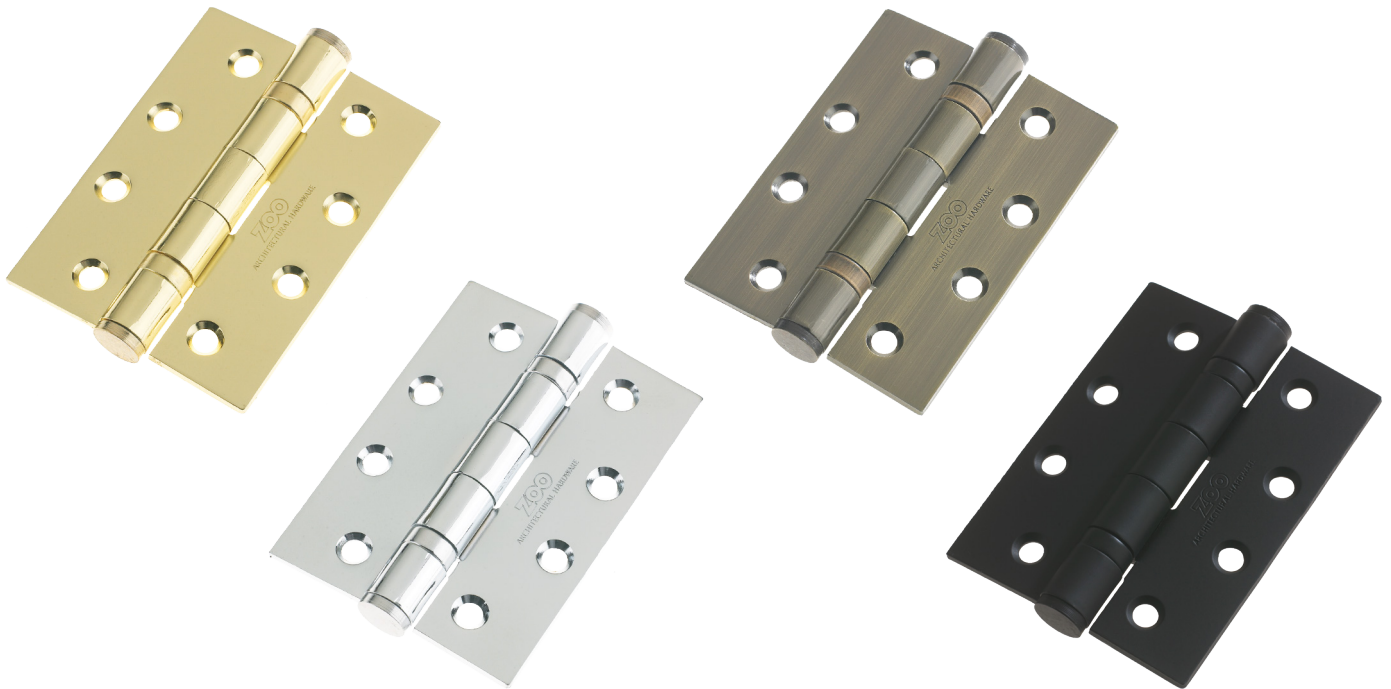

TECHNICAL SPECIFICATION SHEET

ZHS43

CODE	FINISH
ZHS43EB	ELECTRO BRASS
ZHS43CP	POLISHED CHROME
ZHS43SC	SATIN CHROME
ZHS43FB	FLORENTINE BRONZE
ZHS43PCB	POWDER COAT BLACK

PRODUCT SPECIFICATIONS

- Dimensions : 102 x 76 x 3mm
- Fire Tested Suitable for 30 & 60 minute Timber Doors

STANDARDS

SUITABILITY

CODE	DESCRIPTION	FINISH	ADDITIONAL INFO.
ZHS43EB	Steel Door Hinge	EB	102 x 76 x 3mm
ZHS43CP	Steel Door Hinge	CP	102 x 76 x 3mm
ZHS43SC	Steel Door Hinge	SC	102 x 76 x 3mm
ZHS43FB	Steel Door Hinge	FB	102 x 76 x 3mm
ZHS43PCB	Steel Door Hinge	PCB	102 x 76 x 3mm