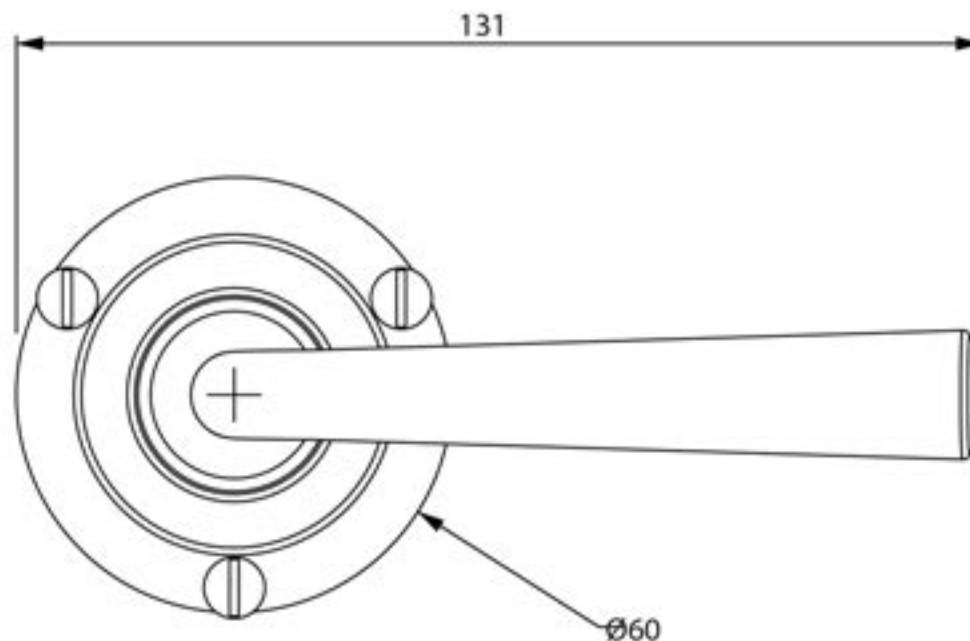

Stonebridge Lever

On Round Rose

**ALL DIMENSIONS IN
MM UNLESS STATED**

THE CONTENTS OF THIS DRAWING ARE COPYRIGHT AND SHOULD NOT
BE REPRODUCED WITHOUT THE PERMISSION OF DHI GROUP LTD.

QTY

		FOR ACTUAL COLOUR REFER TO MAIN WEB PAGE FOR THIS ITEM.	DESCRIPTION	DRG.	D. Urwin
		COLOUR HERE FOR DIMENSION PURPOSES ONLY.	Stonebridge Lever On Round Rose Backplate (Padstow).	DATE	03/10/18
1	03/10/18		LT REF.	SCALE	N/A
ISSUE	DATE		MATL.	CODE	Lever On Round Rose
			H:\Finest & Stonebridge Handle Hardware\Stonebridge-CAD\Dim Dwgs\pdf		
			Forged Steel (flat black & Satin Steel)		