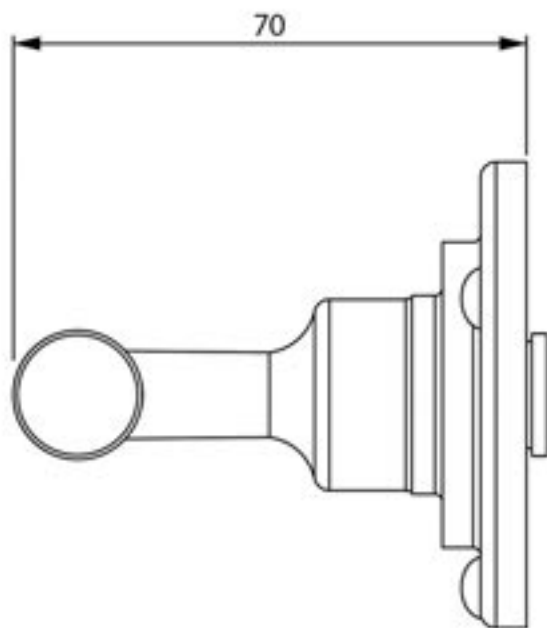

Stonebridge Lever

On Round Rose

**ALL DIMENSIONS IN
MM UNLESS STATED**

THE CONTENTS OF THIS DRAWING ARE COPYRIGHT AND SHOULD NOT
BE REPRODUCED WITHOUT THE PERMISSION OF DHI GROUP LTD.

QTY

		FOR ACTUAL COLOUR REFER TO MAIN WEB PAGE FOR THIS ITEM.	DESCRIPTION	DRG.	D. Urwin
		COLOUR HERE FOR DIMENSION PURPOSES ONLY.	Stonebridge Lever On Round Rose Backplate (Padstow).	DATE	03/10/18
1	03/10/18		LT REF.	SCALE	N/A
ISSUE	DATE		MATL.	CODE	Lever On Round Rose
			H:\Finest & Stonebridge Handle Hardware\Stonebridge-CAD\Dim Dwgs\pdf		
			Forged Steel (flat black & Satin Steel)		