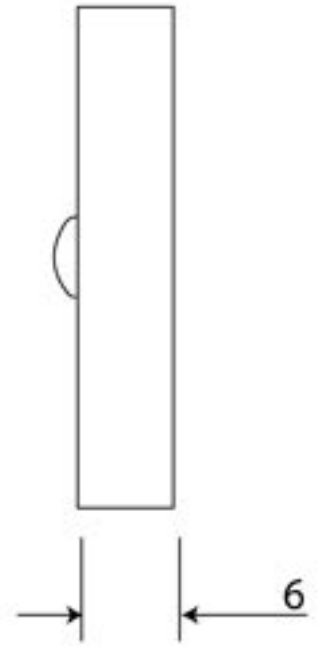

Stonebridge Round  
Euro Escutcheon

**ALL DIMENSIONS IN  
MM UNLESS STATED**

THE CONTENTS OF THIS DRAWING ARE COPYRIGHT AND SHOULD NOT  
BE REPRODUCED WITHOUT THE PERMISSION OF DJH GROUP LTD

					QTY
		<b>FOR ACTUAL COLOUR REFER TO MAIN WEB PAGE FOR THIS ITEM.</b>	<b>DESCRIPTION</b> Stonebridge Round Euro Escutcheon.		<b>DRG.</b> D. Urwin
		<b>COLOUR HERE FOR DIMENSION PURPOSES ONLY.</b>	<b>LT REF.</b> H:\Finss & Stonebridge Handle Hardware\Stonebridge-CAD\ Dim Dwgs\pdf	<b>DATE</b> 18/10/18	<b>SCALE</b> N/A
<b>ISSUE</b> 1	<b>DATE</b> 18/10/18		<b>MATL.</b> Forged Steel (flat black & satin steel)	<b>CODE</b> Escutcheon	