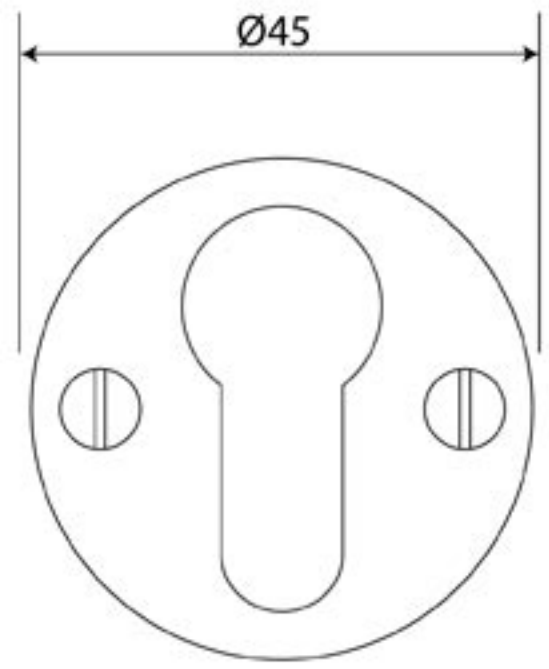

Stonebridge Round  
Euro Escutcheon

**ALL DIMENSIONS IN  
MM UNLESS STATED**

THE CONTENTS OF THIS DRAWING ARE COPYRIGHT AND SHOULD NOT  
BE REPRODUCED WITHOUT THE PERMISSION OF DJH GROUP LTD

					QTY
		<b>FOR ACTUAL COLOUR REFER TO MAIN WEB PAGE FOR THIS ITEM.</b>	<b>DESCRIPTION</b> Stonebridge Round Euro Escutcheon.		<b>DRG.</b> D. Urwin
		<b>COLOUR HERE FOR DIMENSION PURPOSES ONLY.</b>	<b>LT REF.</b> H:\Finss & Stonebridge Handle Hardware\Stonebridge-CAD\ Dim Dwgs\pdf	<b>DATE</b> 18/10/18	<b>SCALE</b> N/A
<b>ISSUE</b> 1	<b>DATE</b> 18/10/18		<b>MATL.</b> Forged Steel (flat black & satin steel)	<b>CODE</b> Escutcheon	