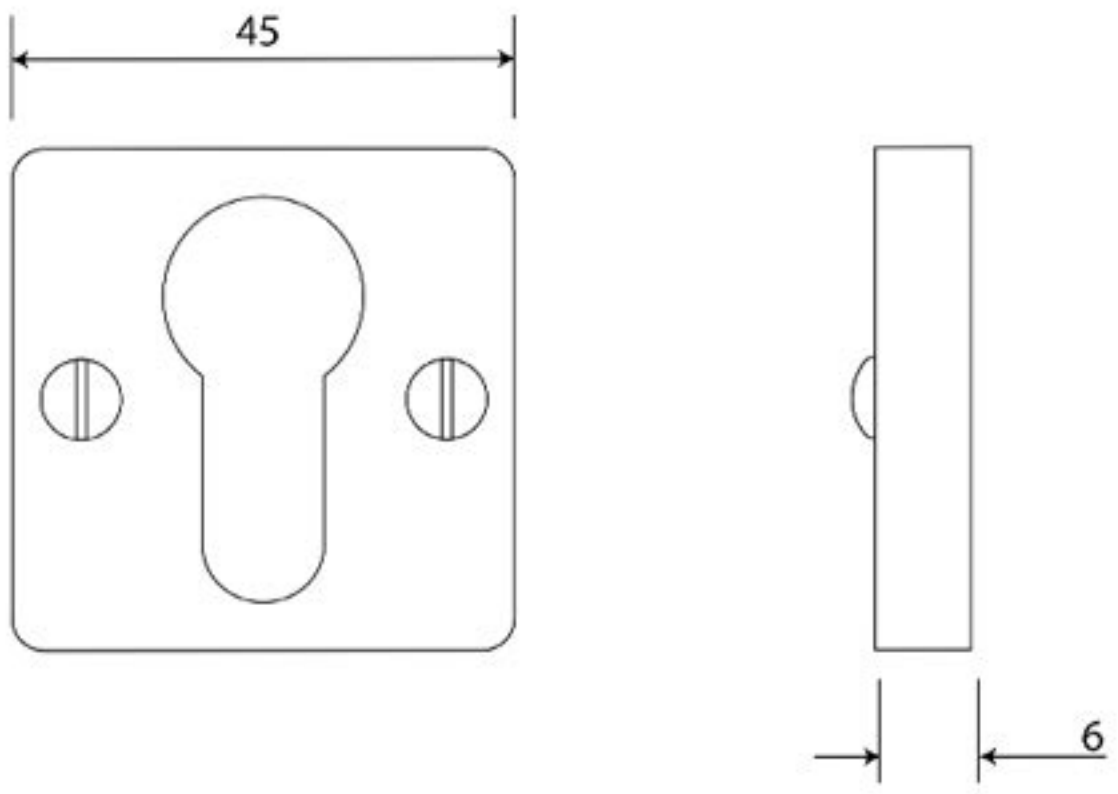

Stonebridge Square
Euro Escutcheon

**ALL DIMENSIONS IN
MM UNLESS STATED**

THE CONTENTS OF THIS DRAWING ARE COPYRIGHT AND SHOULD NOT
BE REPRODUCED WITHOUT THE PERMISSION OF DEI GROUP LTD

				QTY
		FOR ACTUAL COLOUR REFER TO MAIN WEB PAGE FOR THIS ITEM.	DESCRIPTION	DRG.
			Stonebridge Square Euro Escutcheon.	D. Urwin
1	18/10/18	COLOUR HERE FOR DIMENSION PURPOSES ONLY.	LT REF.	DATE
			H:\Files & Stonebridge\Handle Hardware\Stonebridge-CAD\Dim Dwg\cdl	18/10/18
ISSUE	DATE		MATL.	SCALE
			Forged Steel (flat black & satin steel)	N/A
				CODE
				Escutcheon