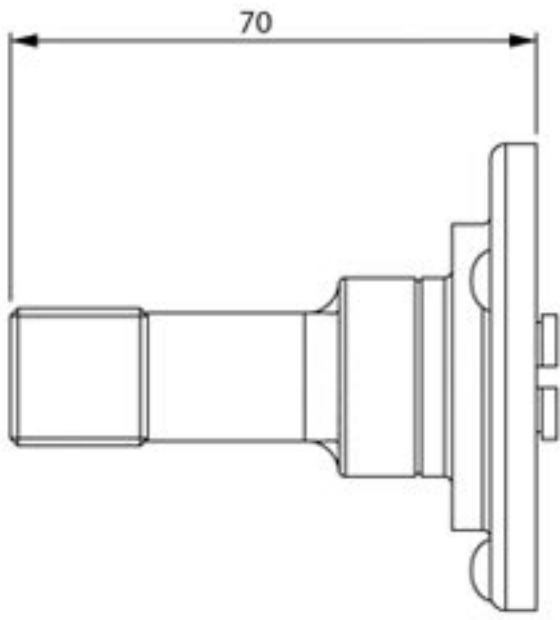

Stonebridge Lever On
Round Rose

**ALL DIMENSIONS IN
MM UNLESS STATED**

THE CONTENTS OF THIS DRAWING ARE COPYRIGHT AND SHOULD NOT
BE REPRODUCED WITHOUT THE PERMISSION OF DSH GROUP LTD.

				QTY		
		FOR ACTUAL COLOUR REFER TO MAIN WEB PAGE FOR THIS ITEM.	DESCRIPTION		DRG.	D. Urwin
			Stonebridge Lever On Round Rose Backplate (Arundel).		DATE	03/10/18
1	03/10/18	COLOUR HERE FOR DIMENSION PURPOSES ONLY.	LT REF. H\Fines & Stonebridge Handle Hardware/Stonebridge-CAD/ Dim Dwgs/pdf		SCALE	N/A
ISSUE	DATE		MATL.	Forged Steel (flat black & satin steel)		CODE