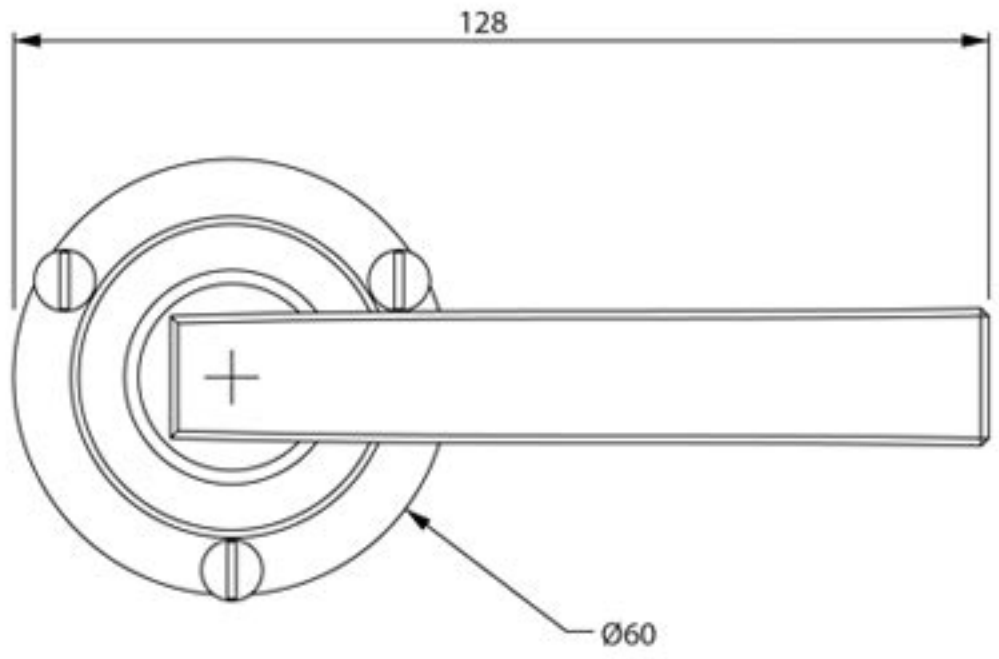

Stonebridge Lever On
Round Rose

**ALL DIMENSIONS IN
MM UNLESS STATED**

THE CONTENTS OF THIS DRAWING ARE COPYRIGHT AND SHOULD NOT
BE REPRODUCED WITHOUT THE PERMISSION OF DSH GROUP LTD.

				QTY		
		FOR ACTUAL COLOUR REFER TO MAIN WEB PAGE FOR THIS ITEM.	DESCRIPTION		DRG.	D. Urwin
			Stonebridge Lever On Round Rose Backplate (Arundel).		DATE	03/10/18
1	03/10/18	COLOUR HERE FOR DIMENSION PURPOSES ONLY.	LT REF. H\Fines & Stonebridge Handle Hardware/Stonebridge-CAD/ Dim Dwgs/pdf		SCALE	N/A
ISSUE	DATE		MATL.	Forged Steel (flat black & satin steel)		CODE