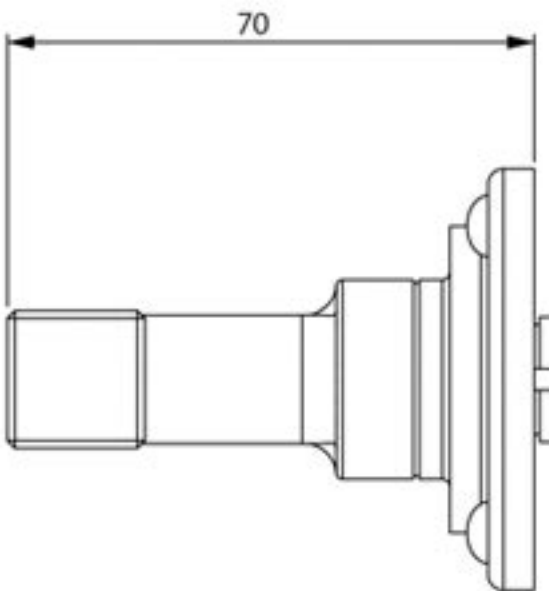

Stonebridge Lever On  
Square Rose

**ALL DIMENSIONS IN  
MM UNLESS STATED**

THE CONTENTS OF THIS DRAWING ARE COPYRIGHT AND SHOULD NOT  
BE REPRODUCED WITHOUT THE PERMISSION OF DHI GROUP LTD.

				QTY	
		<b>FOR ACTUAL COLOUR REFER TO MAIN WEB PAGE FOR THIS ITEM.</b>	<b>DESCRIPTION</b>		<b>DRG.</b> D. Urwin
			Stonebridge Lever On Square Rose Backplate (Arundel).		<b>DATE</b> 03/10/18
1	03/10/18	<b>COLOUR HERE FOR DIMENSION PURPOSES ONLY.</b>	<b>LT REF.</b>	HV\Fines & Stonebridge Handle Hardware/Stonebridge-CAD/Dim Dwgs/.pdf	<b>SCALE</b> N/A
<b>ISSUE</b>	<b>DATE</b>		<b>MATL.</b>	Forged Steel (flat black & satin steel)	<b>CODE</b> Lever On Square Rose