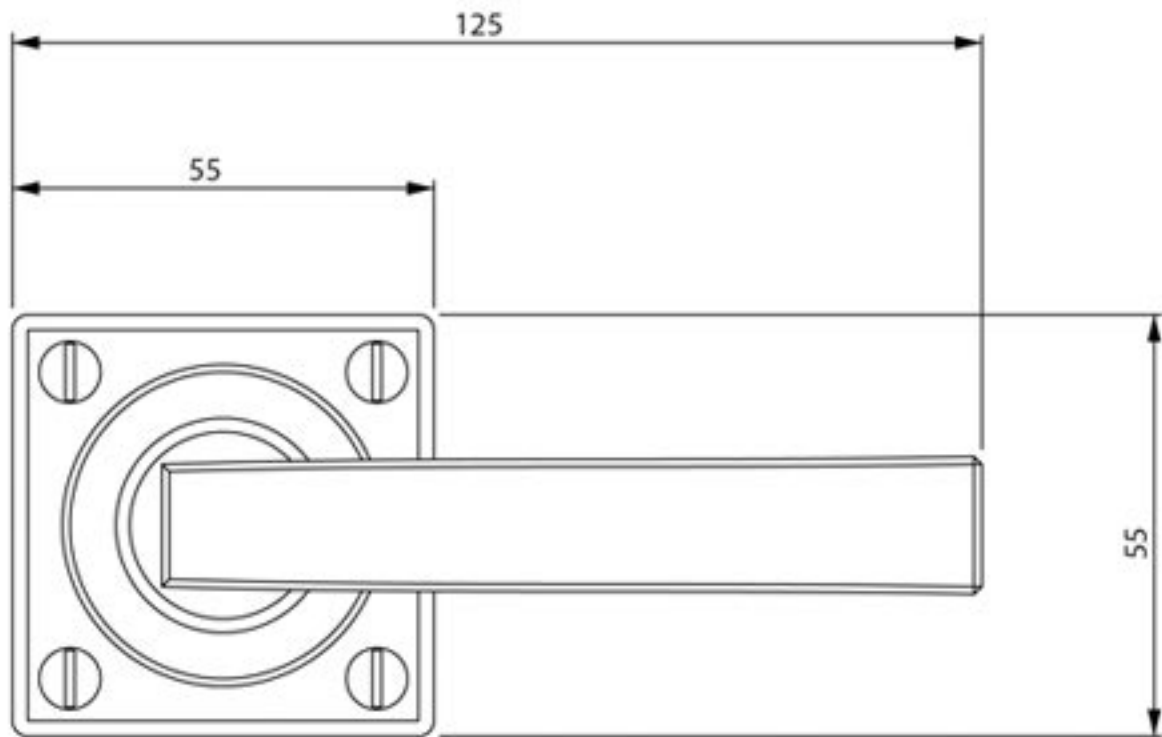

Stonebridge Lever On  
Square Rose

**ALL DIMENSIONS IN  
MM UNLESS STATED**

THE CONTENTS OF THIS DRAWING ARE COPYRIGHT AND SHOULD NOT  
BE REPRODUCED WITHOUT THE PERMISSION OF DHI GROUP LTD.

				QTY	
		<b>FOR ACTUAL COLOUR REFER TO MAIN WEB PAGE FOR THIS ITEM.</b>	<b>DESCRIPTION</b>		<b>DRG.</b> D. Urwin
			Stonebridge Lever On Square Rose Backplate (Arundel).		<b>DATE</b> 03/10/18
1	03/10/18	<b>COLOUR HERE FOR DIMENSION PURPOSES ONLY.</b>	<b>LT REF.</b>	HV\Fines & Stonebridge Handle Hardware/Stonebridge-CAD/Dim Dwgs/.pdf	<b>SCALE</b> N/A
<b>ISSUE</b>	<b>DATE</b>		<b>MATL.</b>	Forged Steel (flat black & satin steel)	<b>CODE</b> Lever On Square Rose