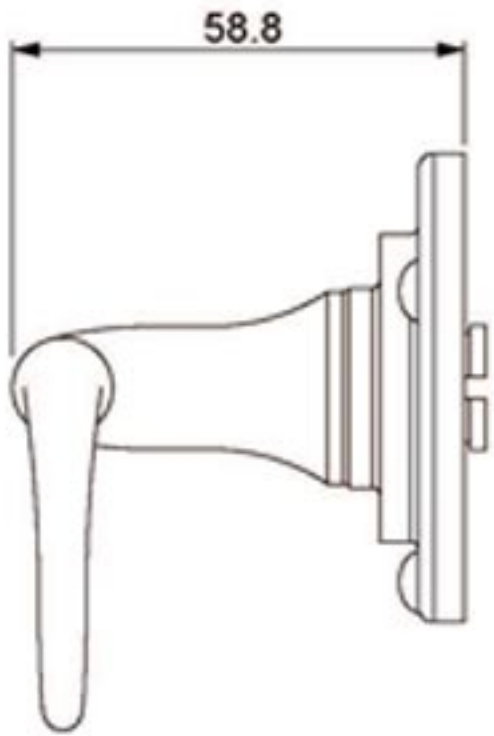

P/N. SS1055

ALL DIMENSIONS IN  
MM UNLESS STATED

THE CONTENTS OF THIS DRAWING ARE COPYRIGHT AND SHOULD NOT BE  
REPRODUCED WITHOUT THE PERMISSION OF D.D. EDWARDS

					QTY
			<b>DESCRIPTION</b>	<b>DRG.</b>	D. Urwin
			FB1068 Curl Door Lever on Round Rose Backplate.	<b>DATE</b>	28/01/19
1	28/01/19		<b>LT REF.</b>	<b>SCALE</b>	N/A
<b>ISSUE</b>	<b>DATE</b>	<b>REVISION</b>	<b>MATL.</b>	<b>CODE</b>	SS1055
			HT-Finesse & Stonebridge Handle Hardware/Stonebridge-CAD/Dim-Dwgs/SS1055.pdf		
			Forged Steel (satin steel finish)		