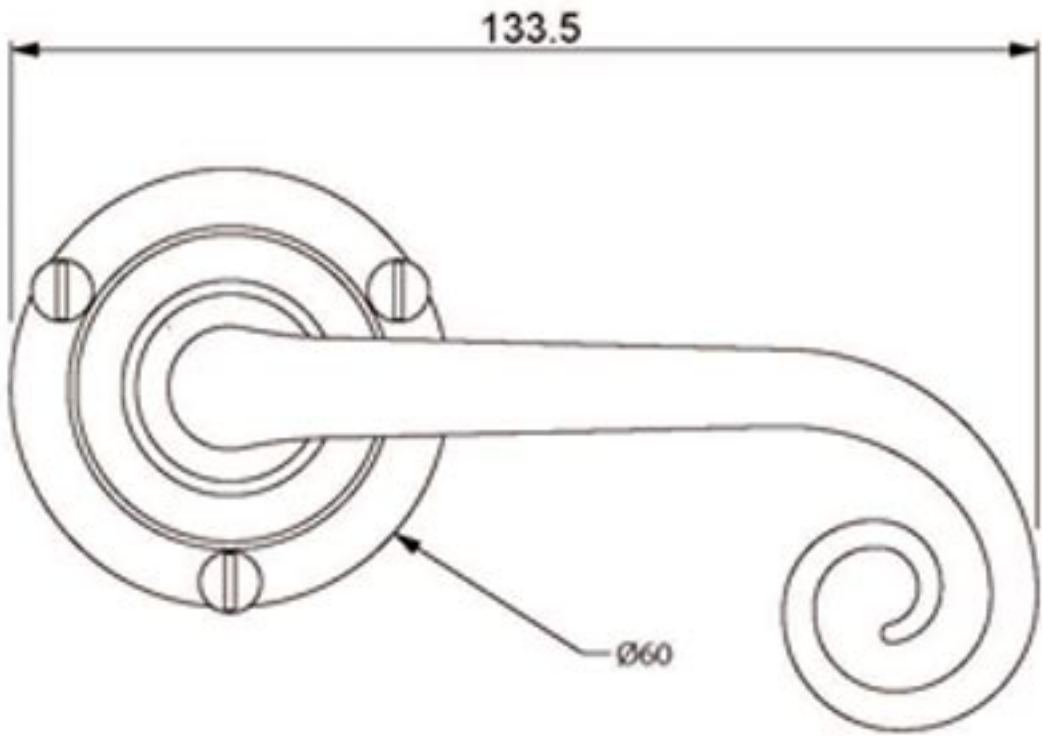

P/N. SS1055

ALL DIMENSIONS IN  
MM UNLESS STATED

THE CONTENTS OF THIS DRAWING ARE COPYRIGHT AND SHOULD NOT BE  
REPRODUCED WITHOUT THE PERMISSION OF D.D. EDWARDS

					QTY
			<b>DESCRIPTION</b>	<b>DRG.</b>	D. Urwin
			FB1068 Curl Door Lever on Round Rose Backplate.	<b>DATE</b>	28/01/19
1	28/01/19		<b>LT REF.</b>	<b>SCALE</b>	N/A
<b>ISSUE</b>	<b>DATE</b>	<b>REVISION</b>	<b>MATL.</b>	<b>CODE</b>	SS1055
			HT-Finesse & Stonebridge Handle Hardware/Stonebridge-CAD/Dim-Dwgs/SS1055.pdf		
			Forged Steel (satin steel finish)		