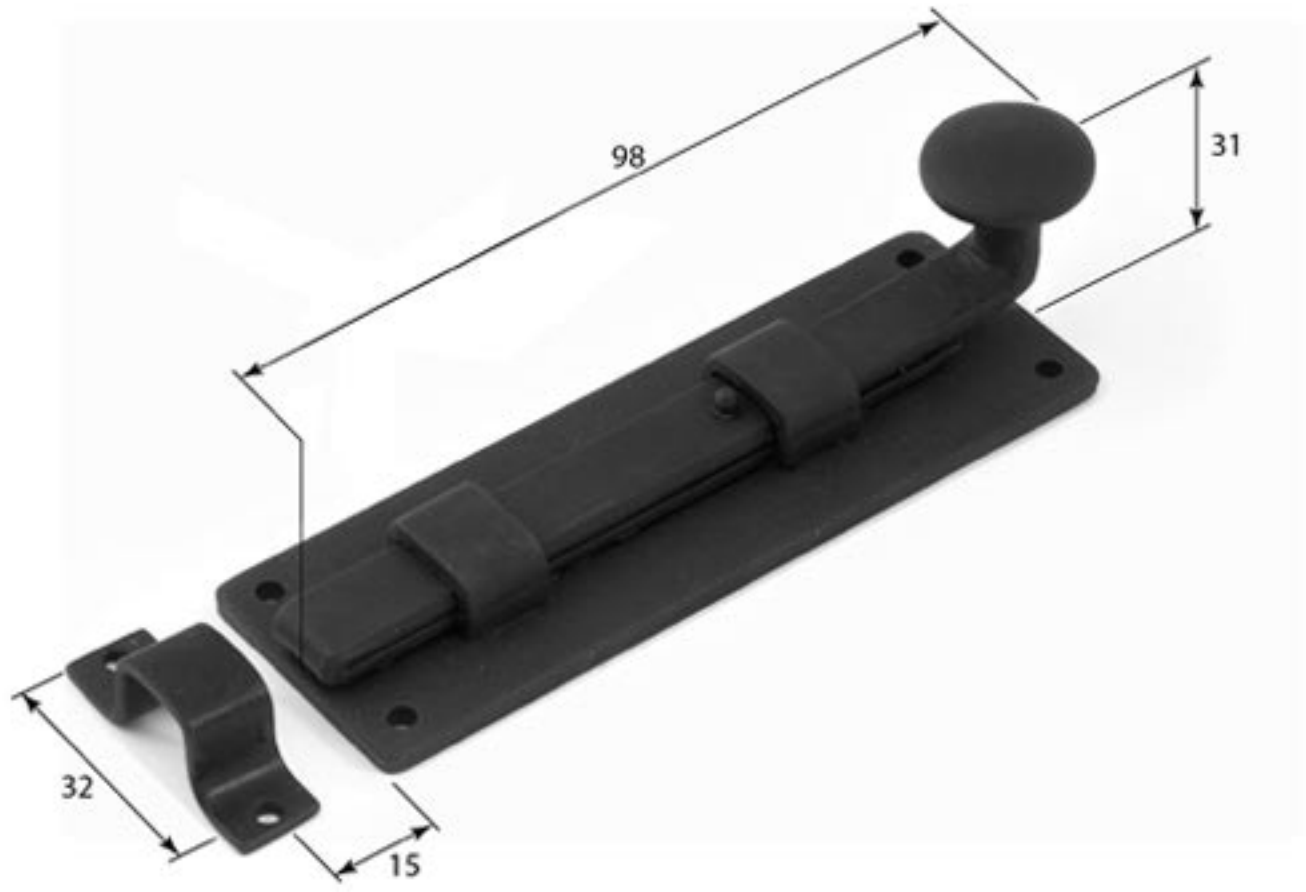

Stonebridge 4" Straight Bolt
ALL DIMENSIONS IN MM UNLESS STATED
 THE CONTENTS OF THIS DRAWING ARE COPYRIGHT AND SHOULD NOT BE REPRODUCED WITHOUT THE PERMISSION OF DJH GROUP LTD.

				QTY	
		FOR ACTUAL COLOUR REFER TO MAIN WEB PAGE FOR THIS ITEM.	DESCRIPTION	DRG.	D. Urwin
			Stonebridge Knob Bolt 4" Straight.	DATE	05/11/18
1	05/11/18	COLOUR HERE FOR DIMENSION PURPOSES ONLY.	LT REF.	SCALE	N/A
ISSUE	DATE		MATL.	CODE	4" Bolt Straight
			Hi/Finesse & Stonebridge Handle Hardware/Stonebridge-CAD/Dim Dwg/ pdf		
			Forged Steel (flat black & satin steel)		