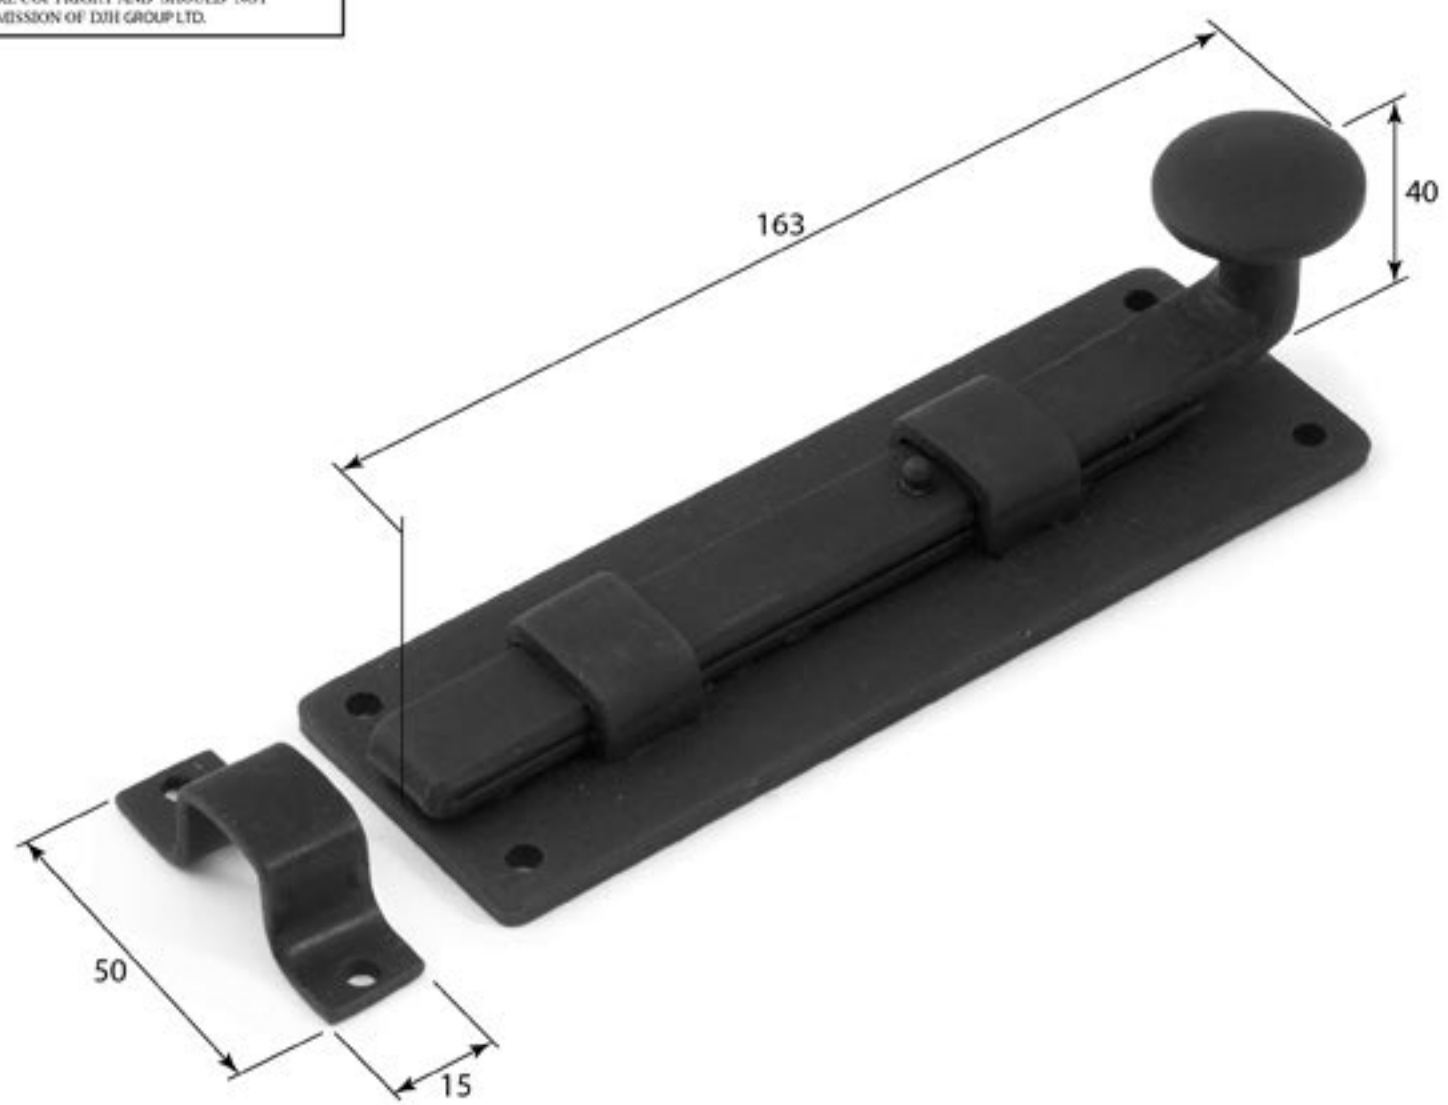

Stonebridge Knob Bolt
6" Straight

ALL DIMENSIONS IN MM UNLESS STATED

THE CONTENTS OF THIS DRAWING ARE COPYRIGHT AND SHOULD NOT BE REPRODUCED WITHOUT THE PERMISSION OF DHI GROUP LTD.

				QTY	
		FOR ACTUAL COLOUR REFER TO MAIN WEB PAGE FOR THIS ITEM.	DESCRIPTION		DRG.
			Stonebridge 6"Knob Bolt - Straight.		D. Urwin
1	28/01/19	COLOUR HERE FOR DIMENSION PURPOSES ONLY.	LT REF.	H\Fines & Stonebridge Handle Hardware/Stonebridge-CAD/Dim Dwgs/pdf	DATE
ISSUE	DATE		MATL.	Forged Steel (flat black & satin steel)	28/01/19
					SCALE
					N/A
					CODE
					6" Knob Bolt Straight