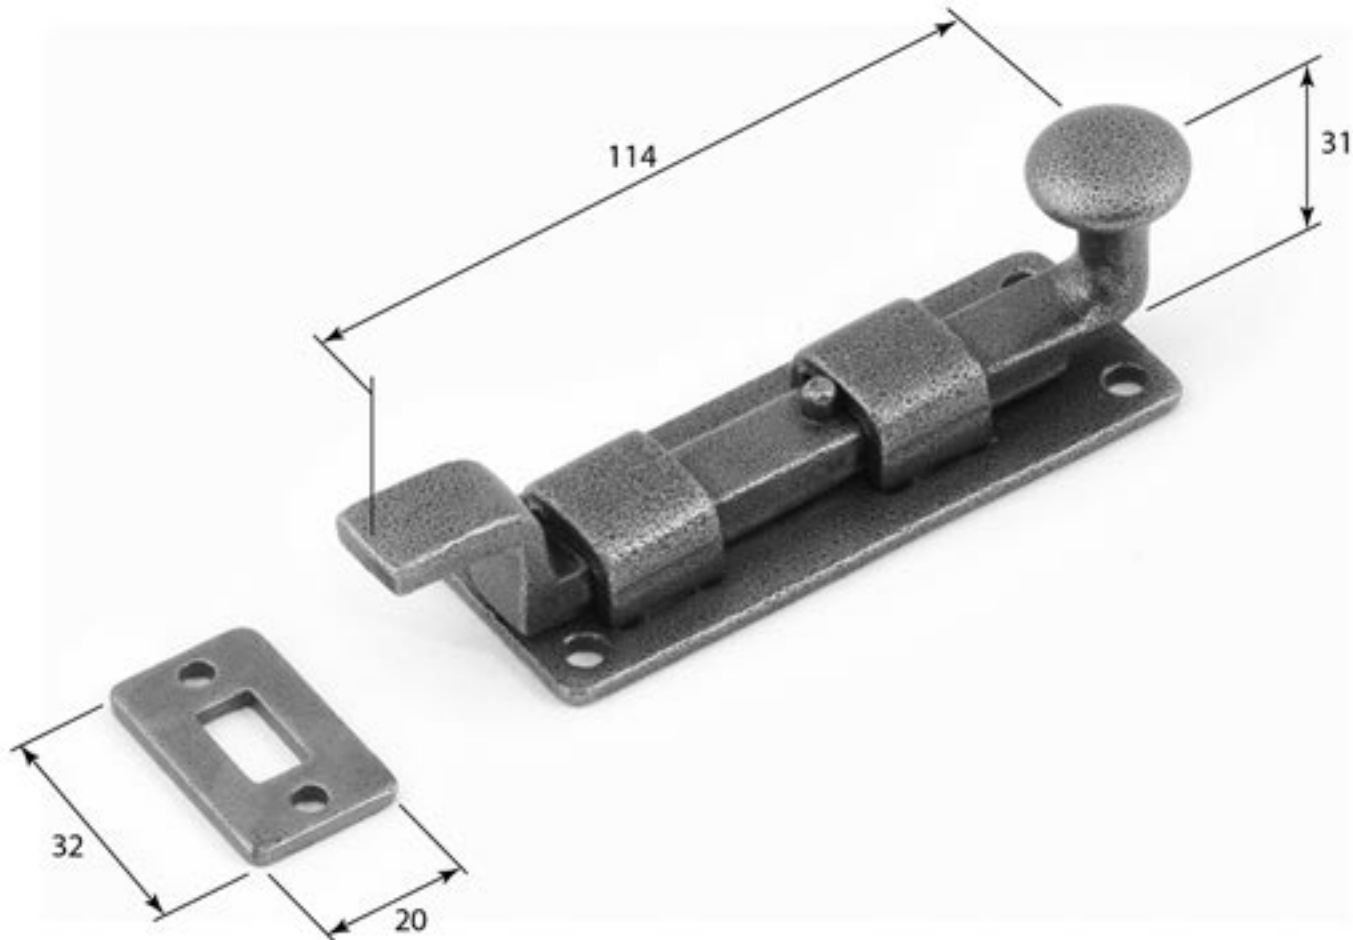

Stonebridge 4" Cranked
Knob Bolt

**ALL DIMENSIONS IN
MM UNLESS STATED**

THE CONTENTS OF THIS DRAWING ARE COPYRIGHT AND SHOULD NOT
BE REPRODUCED WITHOUT THE PERMISSION OF DHI GROUP LTD.

					QTY
				DRG.	D. Urwin
				DATE	05/11/18
1	05/11/18			SCALE	N/A
ISSUE	DATE			CODE	4" Cranked Knob Bolt.

		FOR ACTUAL COLOUR REFER TO MAIN WEB PAGE FOR THIS ITEM.	DESCRIPTION	
			Stonebridge Knob Bolt 4" Cranked.	
		COLOUR HERE FOR DIMENSION PURPOSES ONLY.	LT REF.	H:\Finest & Stonebridge Handle Hardware\Stonebridge-CAD\ Dim Dwgs\pdf
			MATL.	Forged Steel (flat black & satin steel)