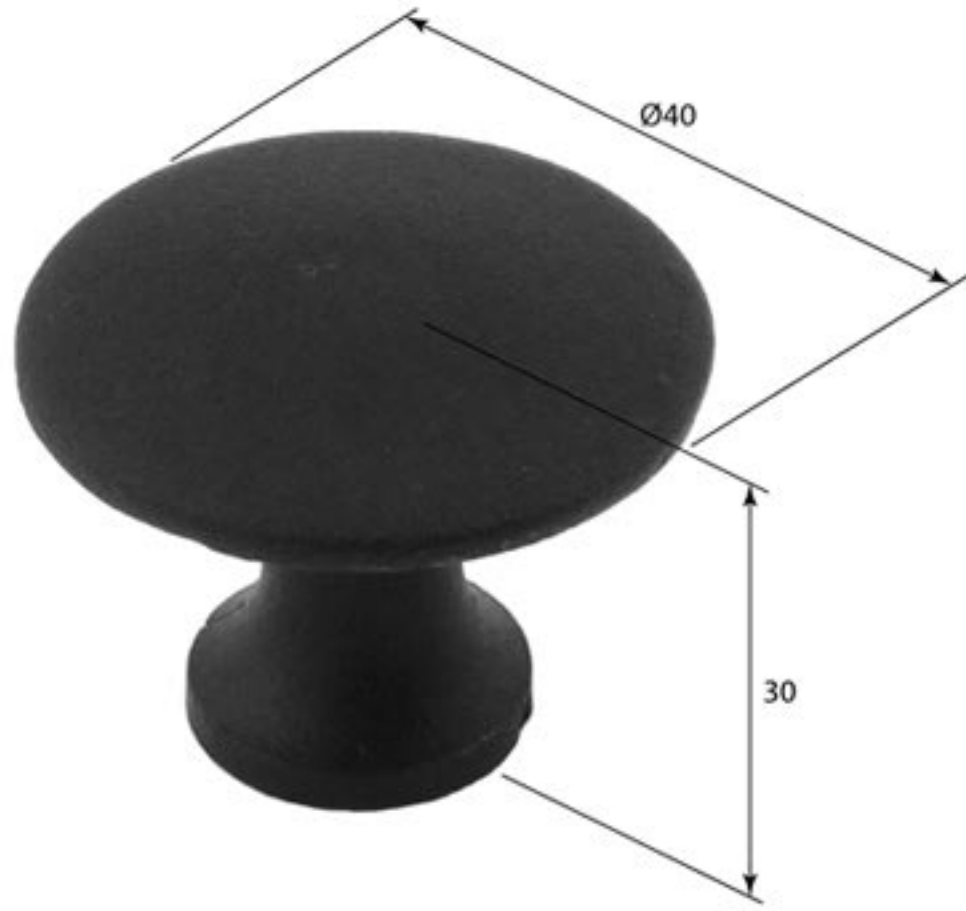

Stonebridge Knob

ALL DIMENSIONS IN
MM UNLESS STATED

THE CONTENTS OF THIS DRAWING ARE COPYRIGHT AND SHOULD NOT
BE REPRODUCED WITHOUT THE PERMISSION OF DHI GROUP LTD

					QTY
		FOR ACTUAL COLOUR REFER TO MAIN WEB PAGE FOR THIS ITEM.	DESCRIPTION		DRG.
			Stonebridge Cabinet Knob (Ashton).		DATE
1	15/10/18	COLOUR HERE FOR DIMENSION	LT REF.	H:\Finest & Stonebridge Handle Hardware\Stonebridge-CAD\Dim Dwgs\5.pdf	SCALE
ISSUE	DATE	PURPOSES ONLY.	MATL.	Forged Steel (flat black)	CODE
					Cabinet Knob