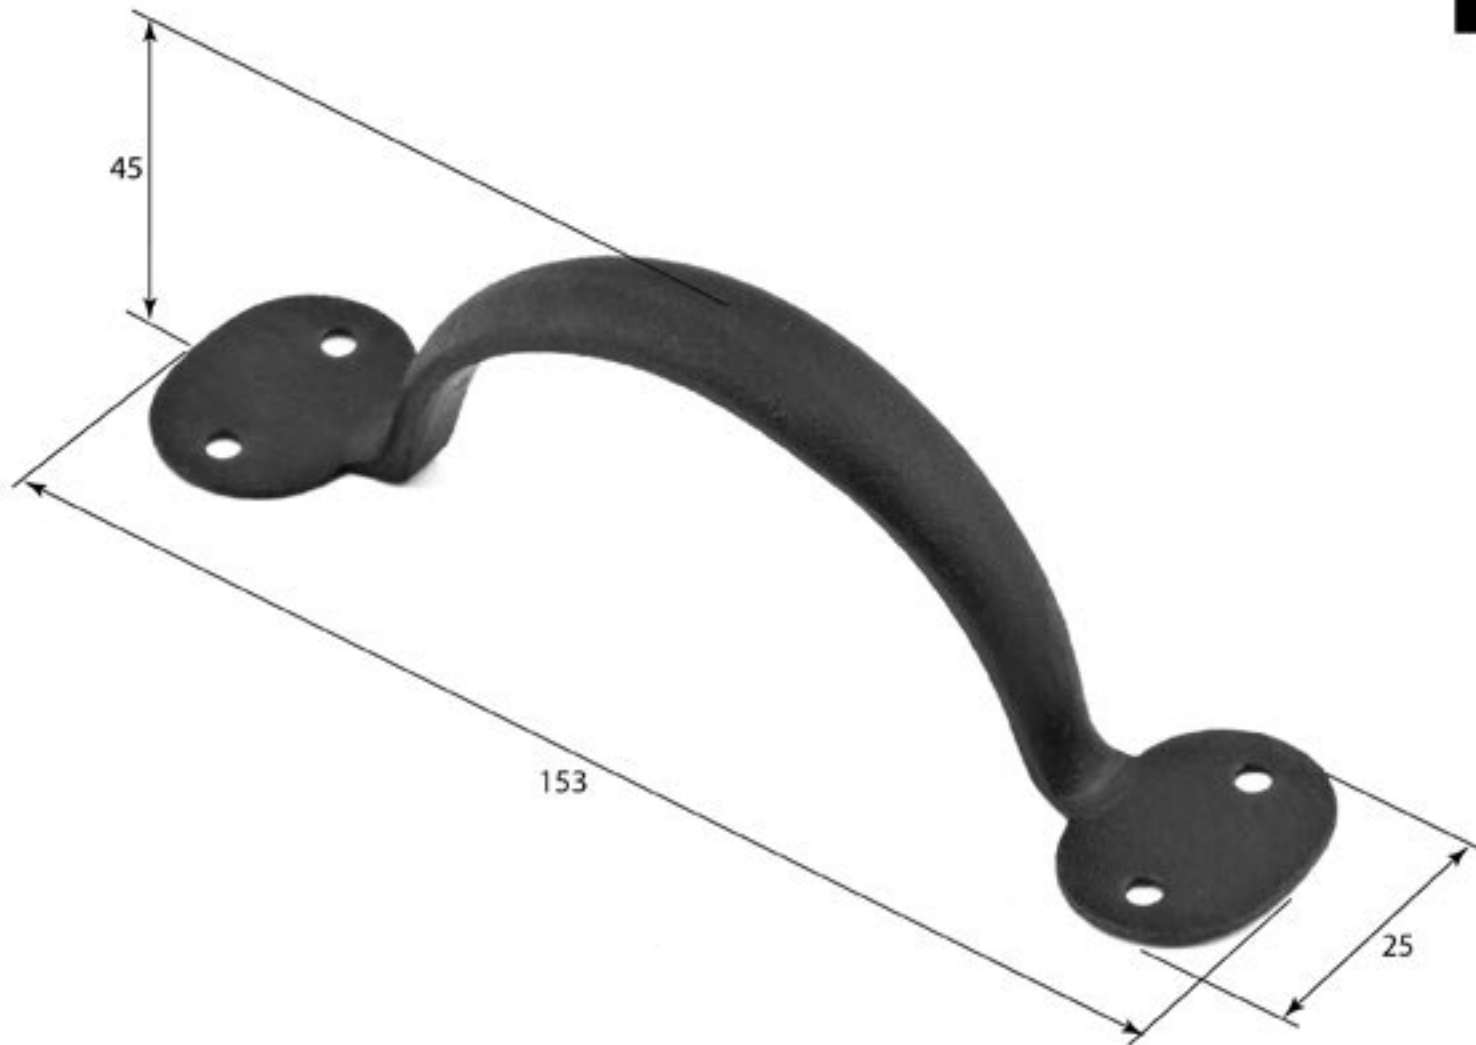

Stonebridge Pull Handle

**ALL DIMENSIONS IN
MM UNLESS STATED**

THE CONTENTS OF THIS DRAWING ARE COPYRIGHT AND SHOULD NOT
BE REPRODUCED WITHOUT THE PERMISSION OF DBI GROUP LTD

QTY

		FOR ACTUAL COLOUR REFER TO MAIN WEB PAGE FOR THIS ITEM.	DESCRIPTION Stonebridge Pull Handle (Penny End).	DRG.	D. Urwin
		COLOUR HERE FOR DIMENSION PURPOSES ONLY.	LT REF.	DATE	15/10/18
1	15/10/18		H:\Finiss & Stonebridge Handle Hardware\Stonebridge-CAD\Dim Dwg1.pdf	SCALE	N/A
ISSUE	DATE		MATL.	CODE	Pull Handle