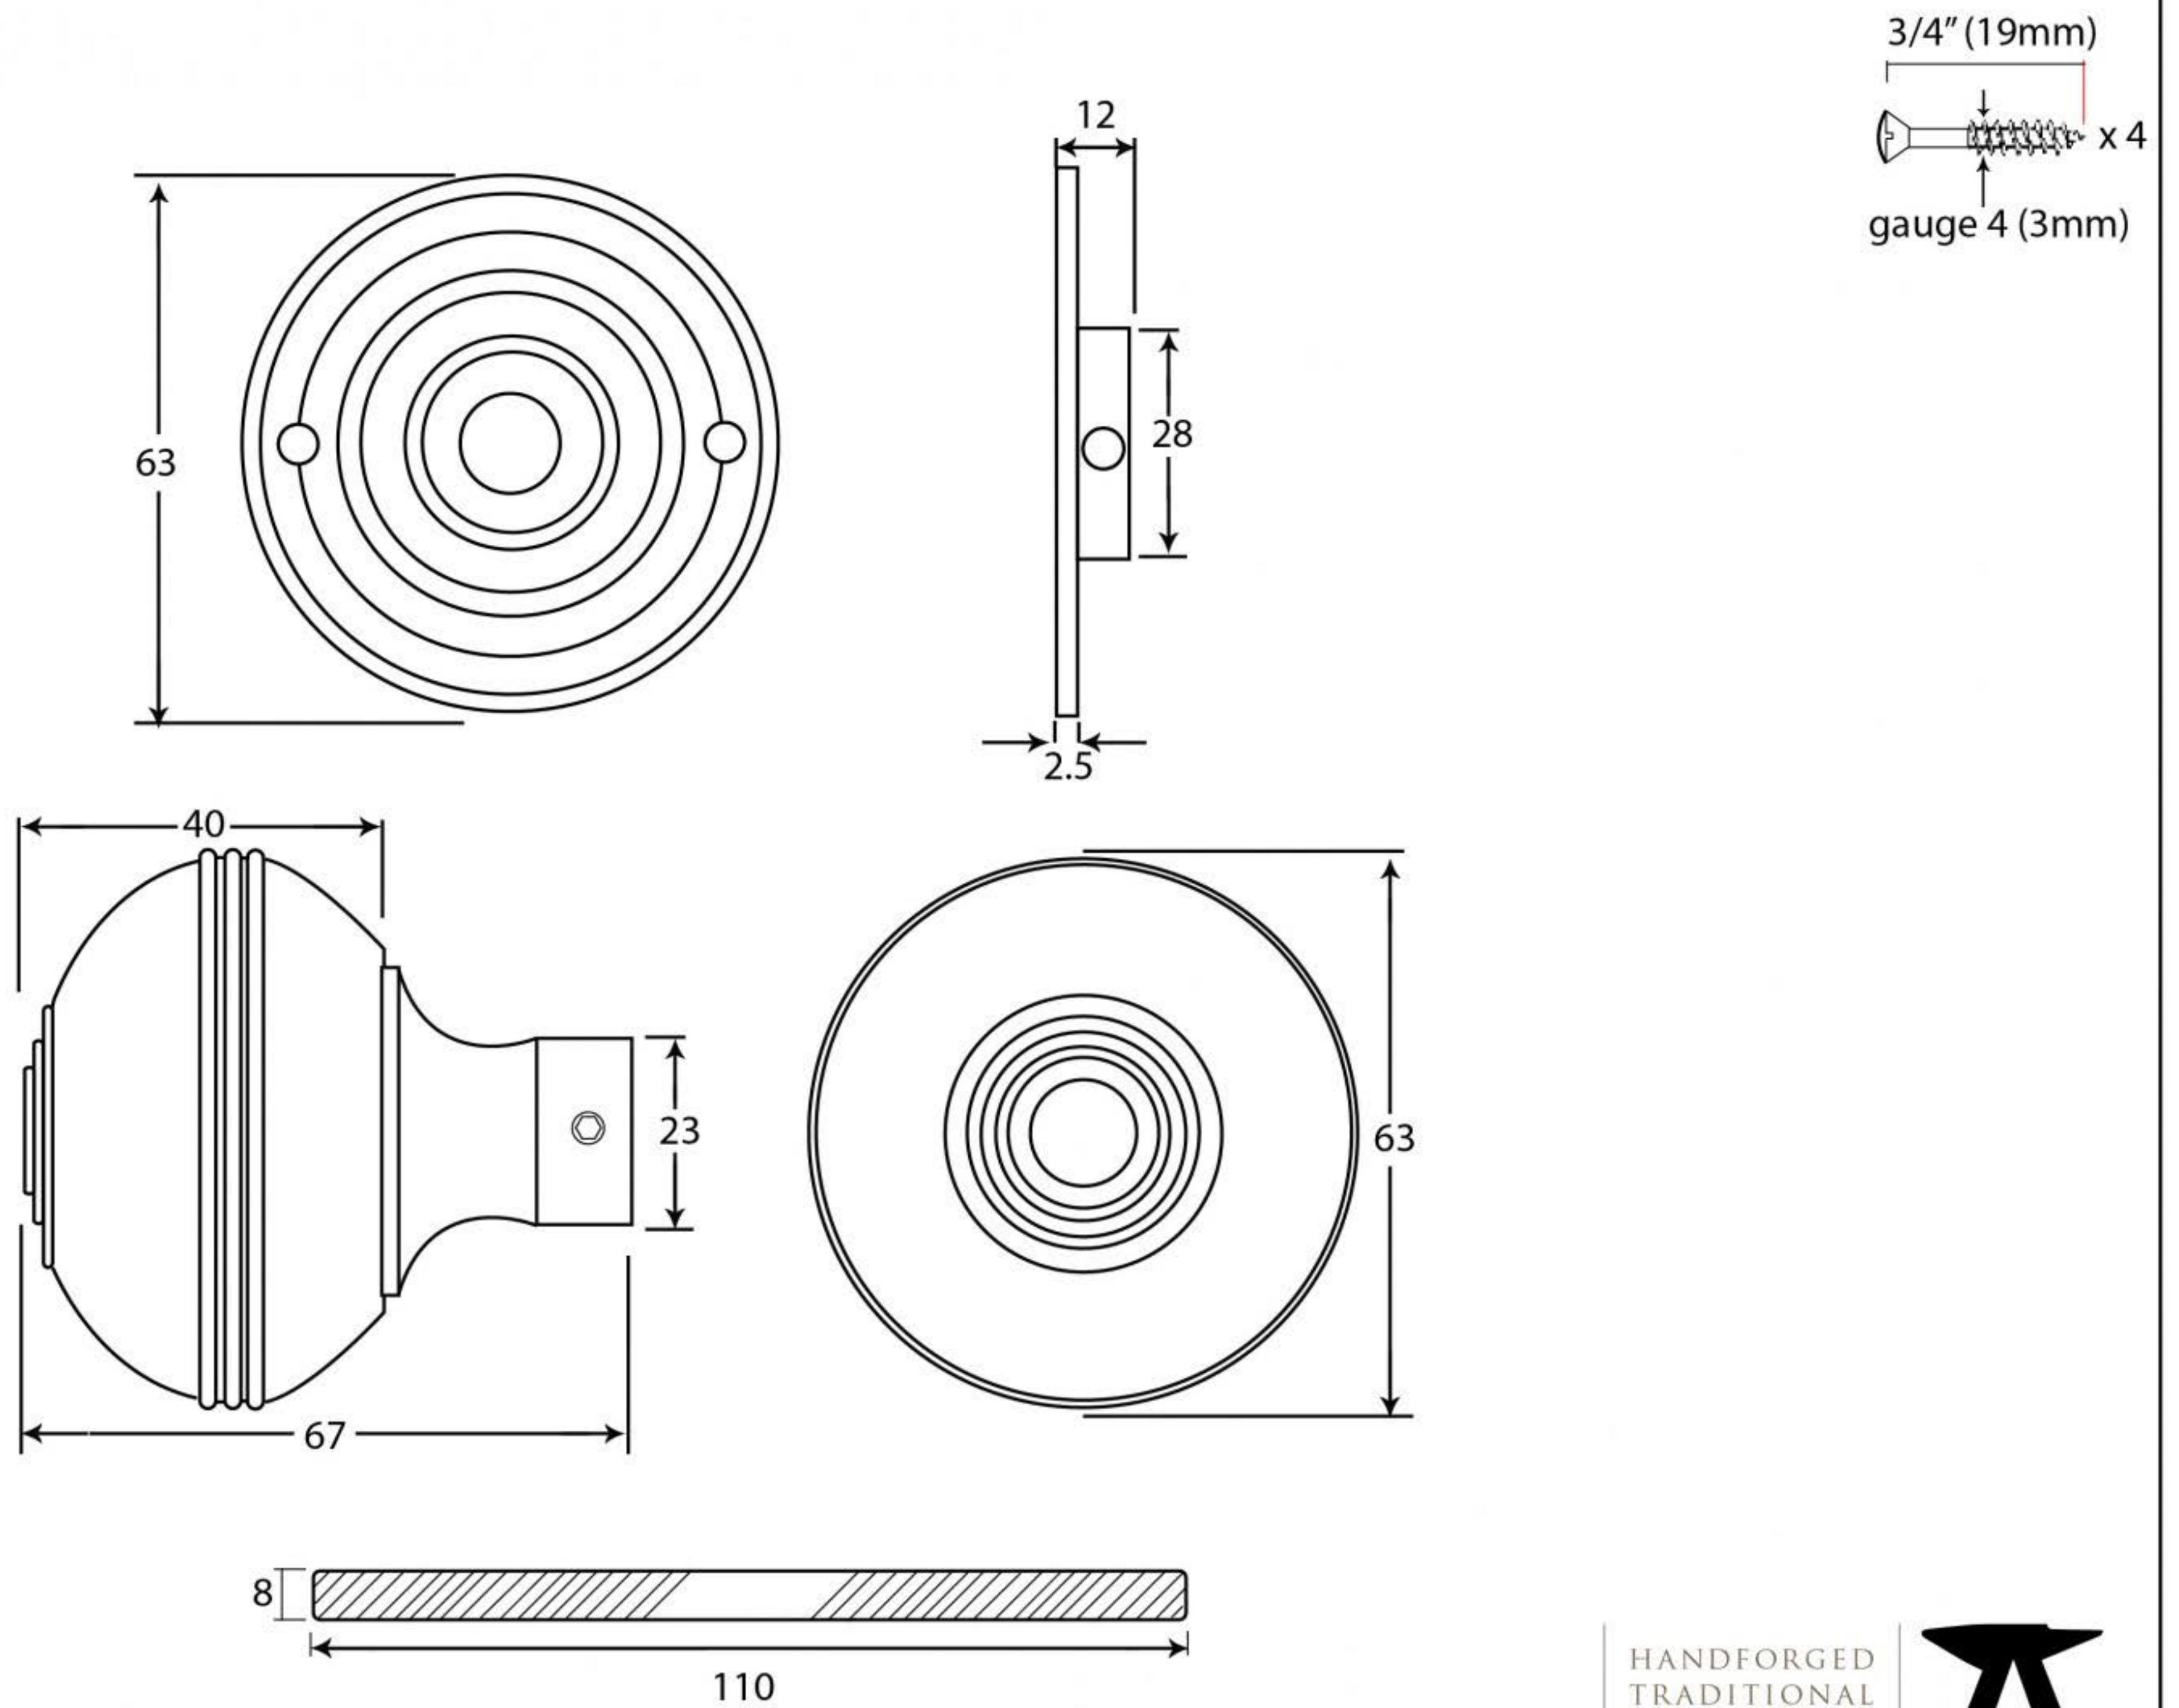

PRODUCT CODE : 83856

HANDFORGED  
TRADITIONAL  
IRONMONGERY

Due to the hand crafted nature of our products all measurements are approximate and should be used as a guide only