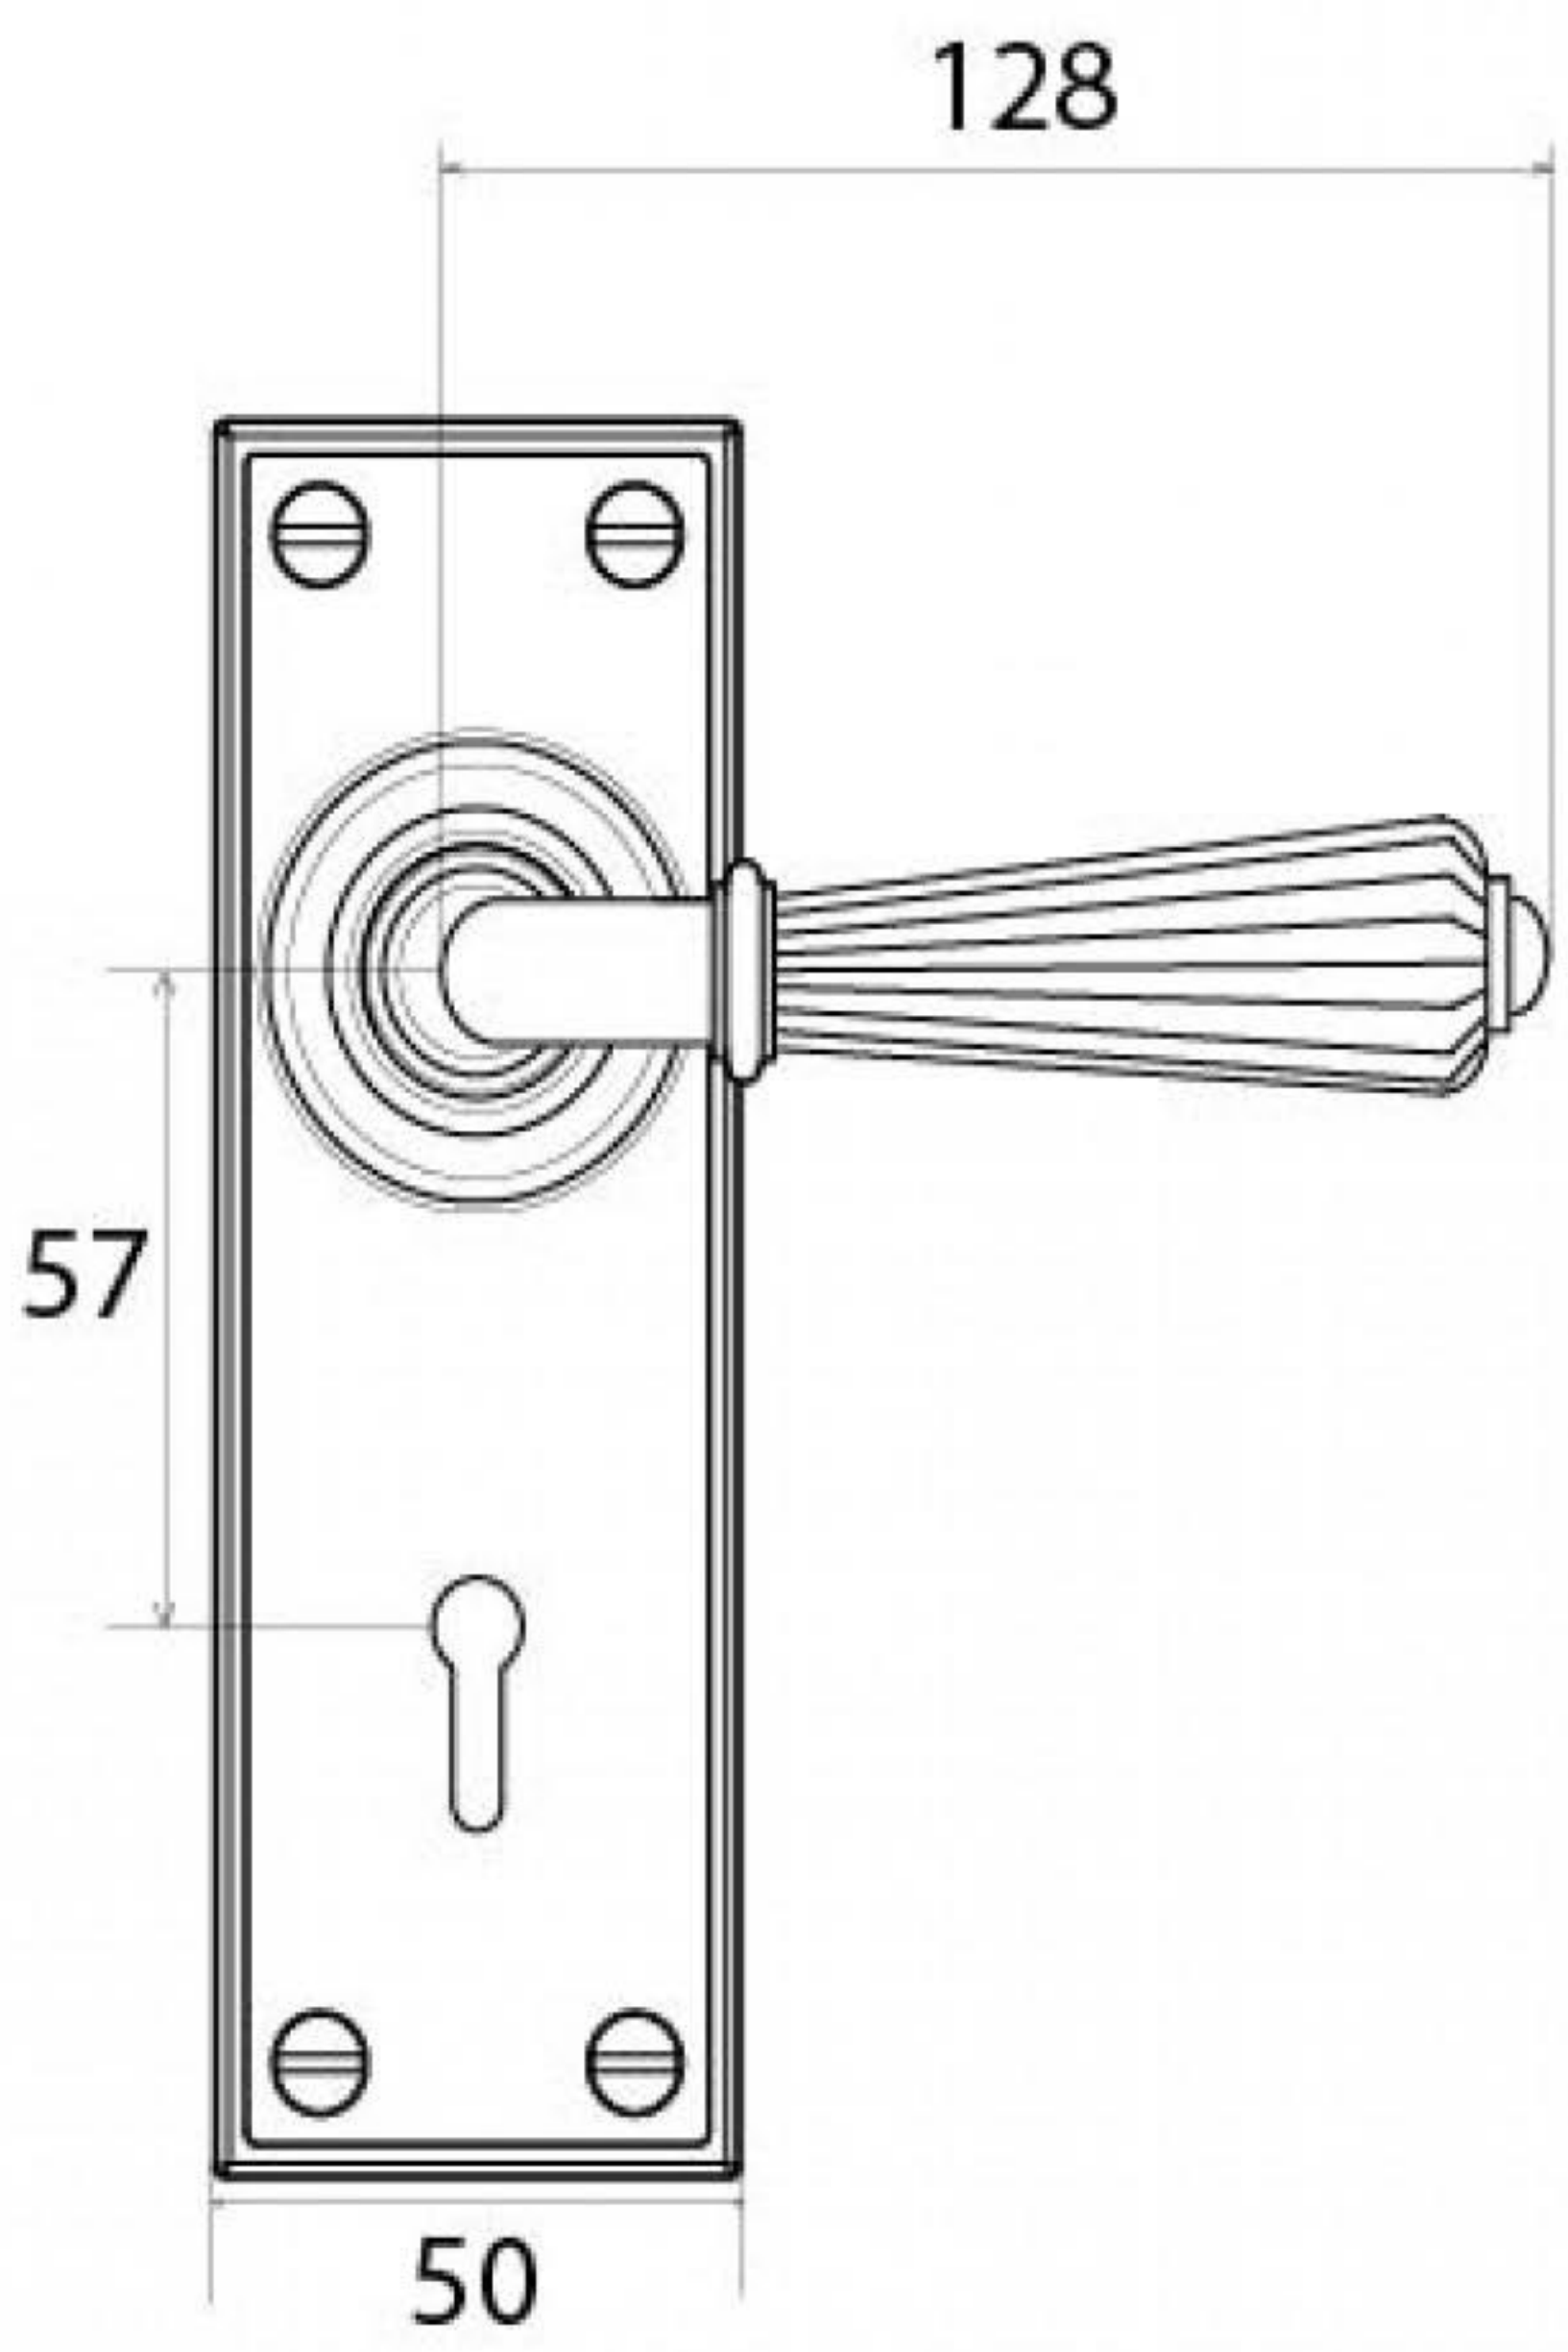

PRODUCT CODE 45310

HANDFORGED
TRADITIONAL
IRONMONGERY

Due to the hand crafted nature of our products all measurements are approximate and should be used as a guide only