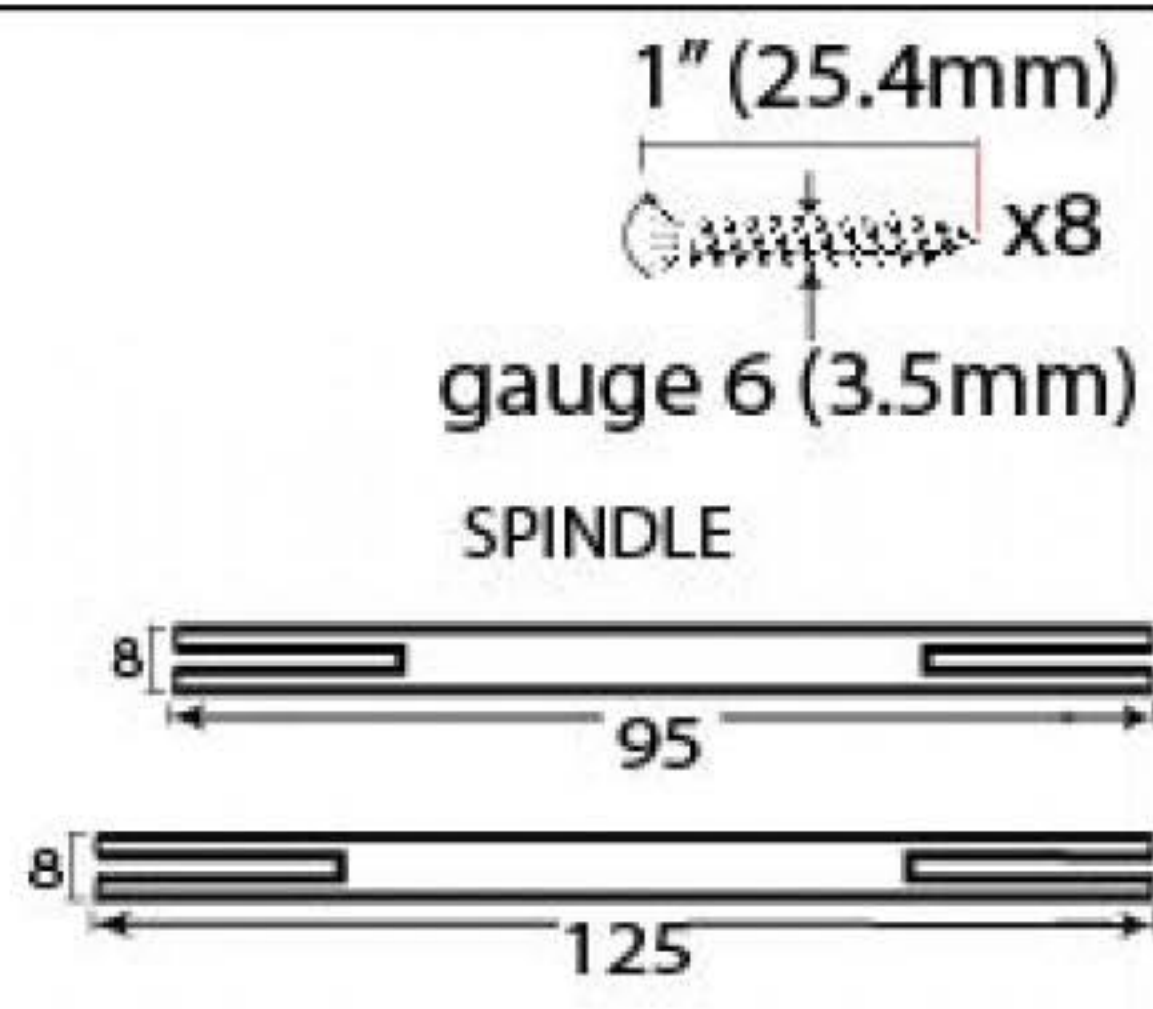

PRODUCT CODE 45310

HANDFORGED
TRADITIONAL
IRONMONGERY

Due to the hand crafted nature of our products all measurements are approximate and should be used as a guide only