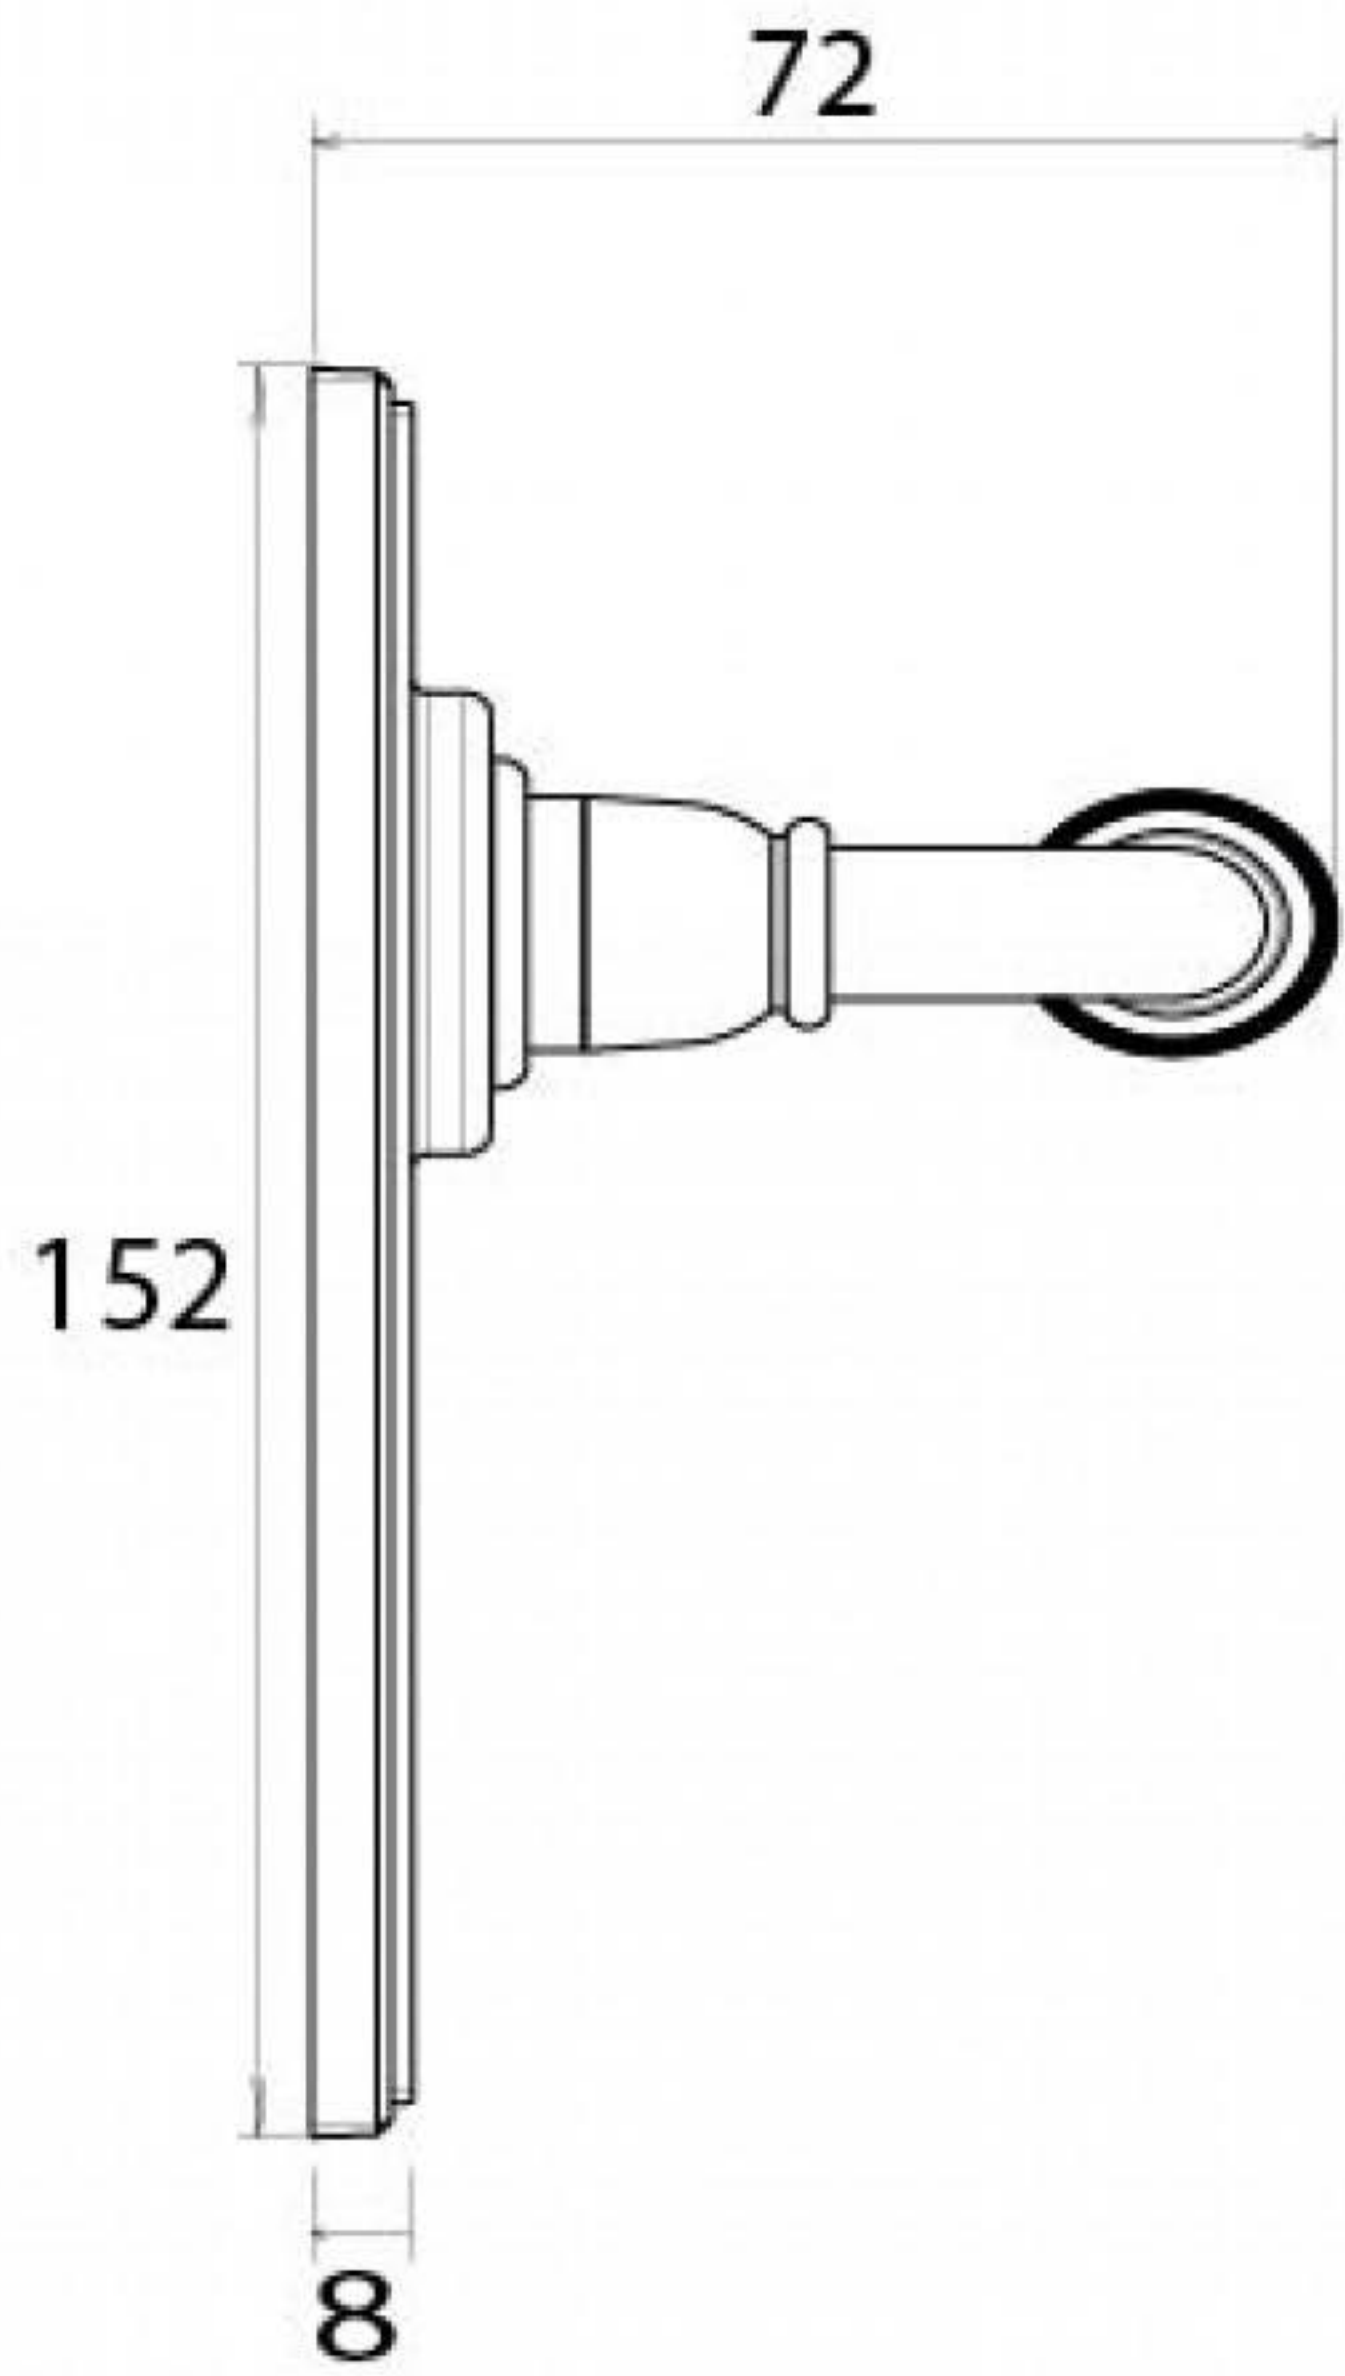

PRODUCT CODE 45310

HANDFORGED
TRADITIONAL
IRONMONGERY

Due to the hand crafted nature of our products all measurements are approximate and should be used as a guide only