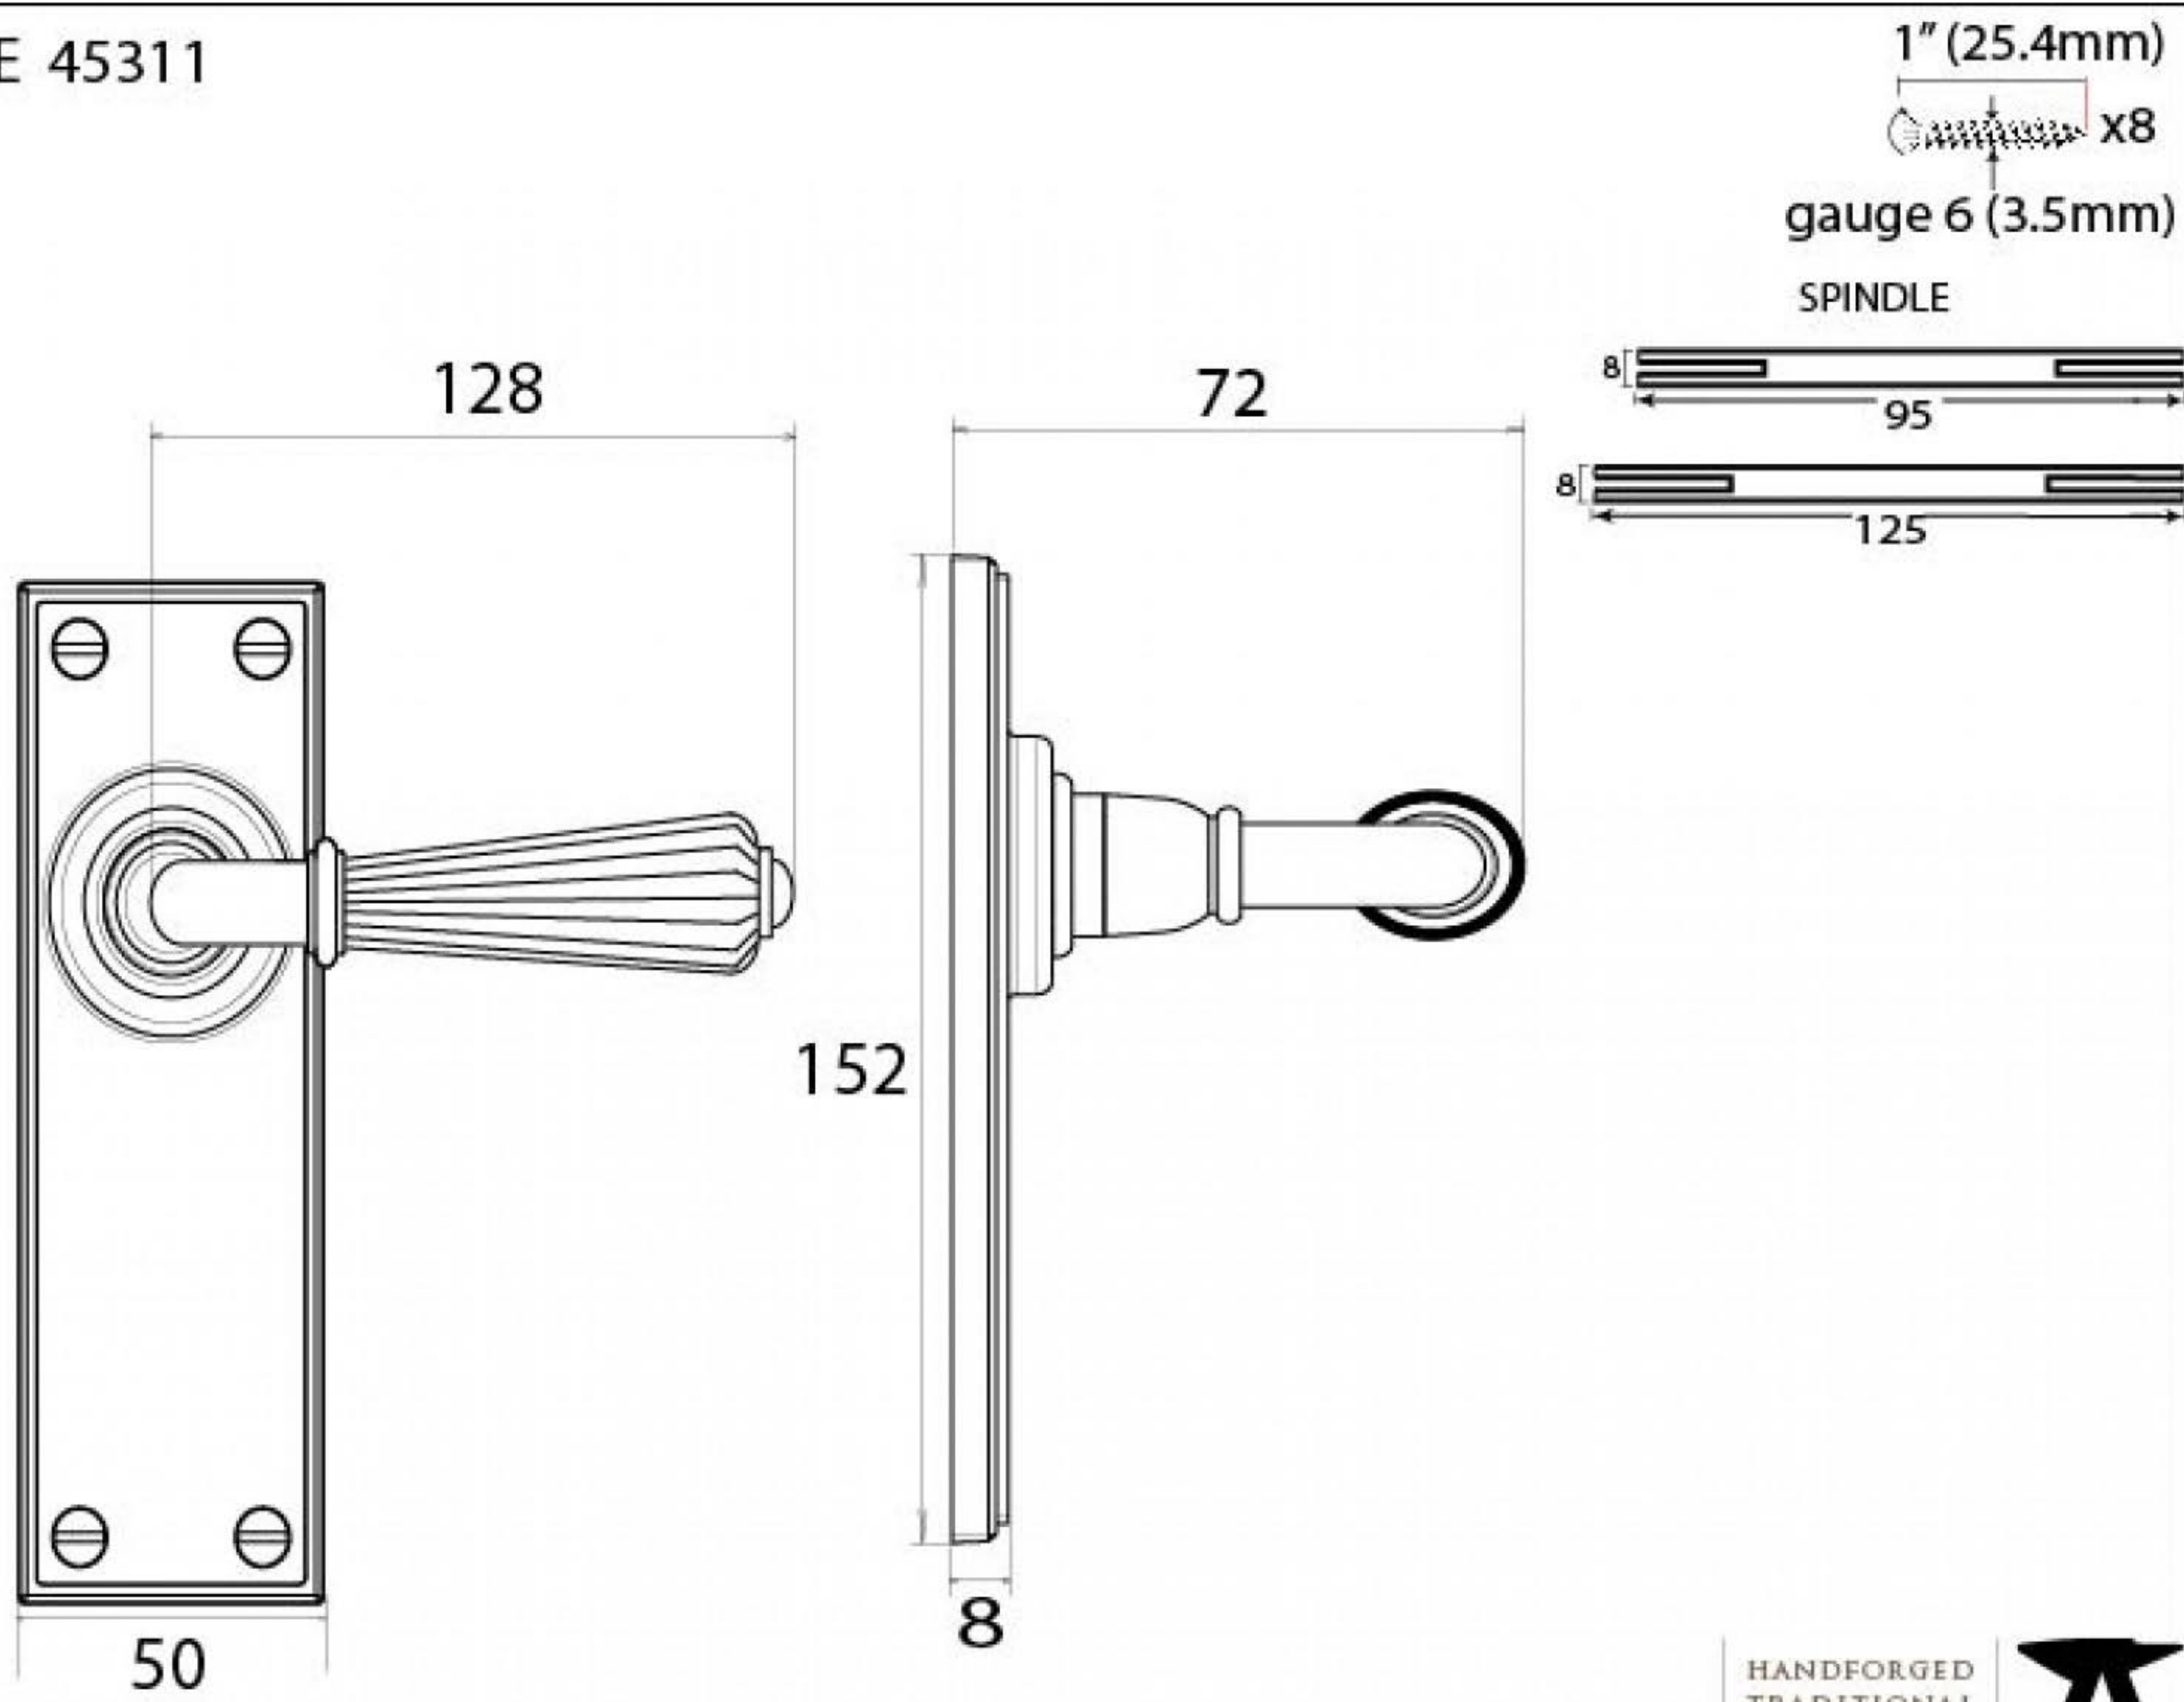

PRODUCT CODE 45311

HANDFORGED
TRADITIONAL
IRONMONGERY

Due to the hand crafted nature of our products all measurements are approximate and should be used as a guide only