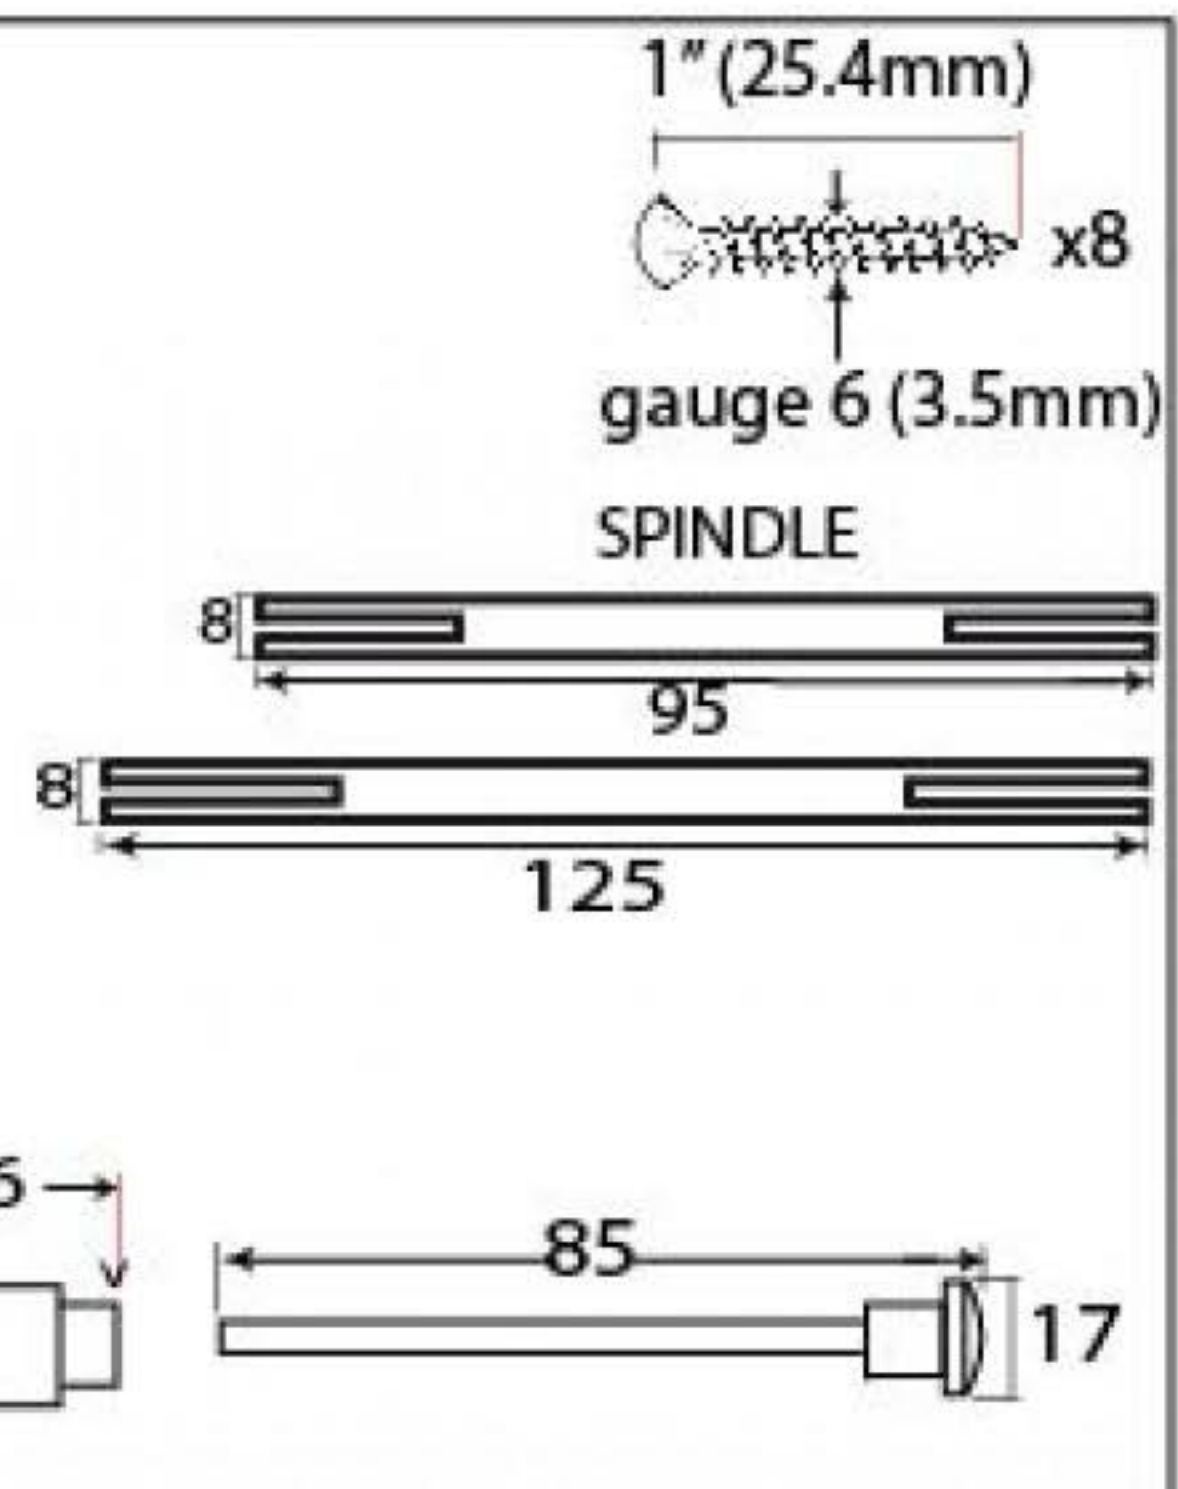

PRODUCT CODE 45312

HANDFORGED
TRADITIONAL
IRONMONGERY

Due to the hand crafted nature of our products all measurements are approximate and should be used as a guide only