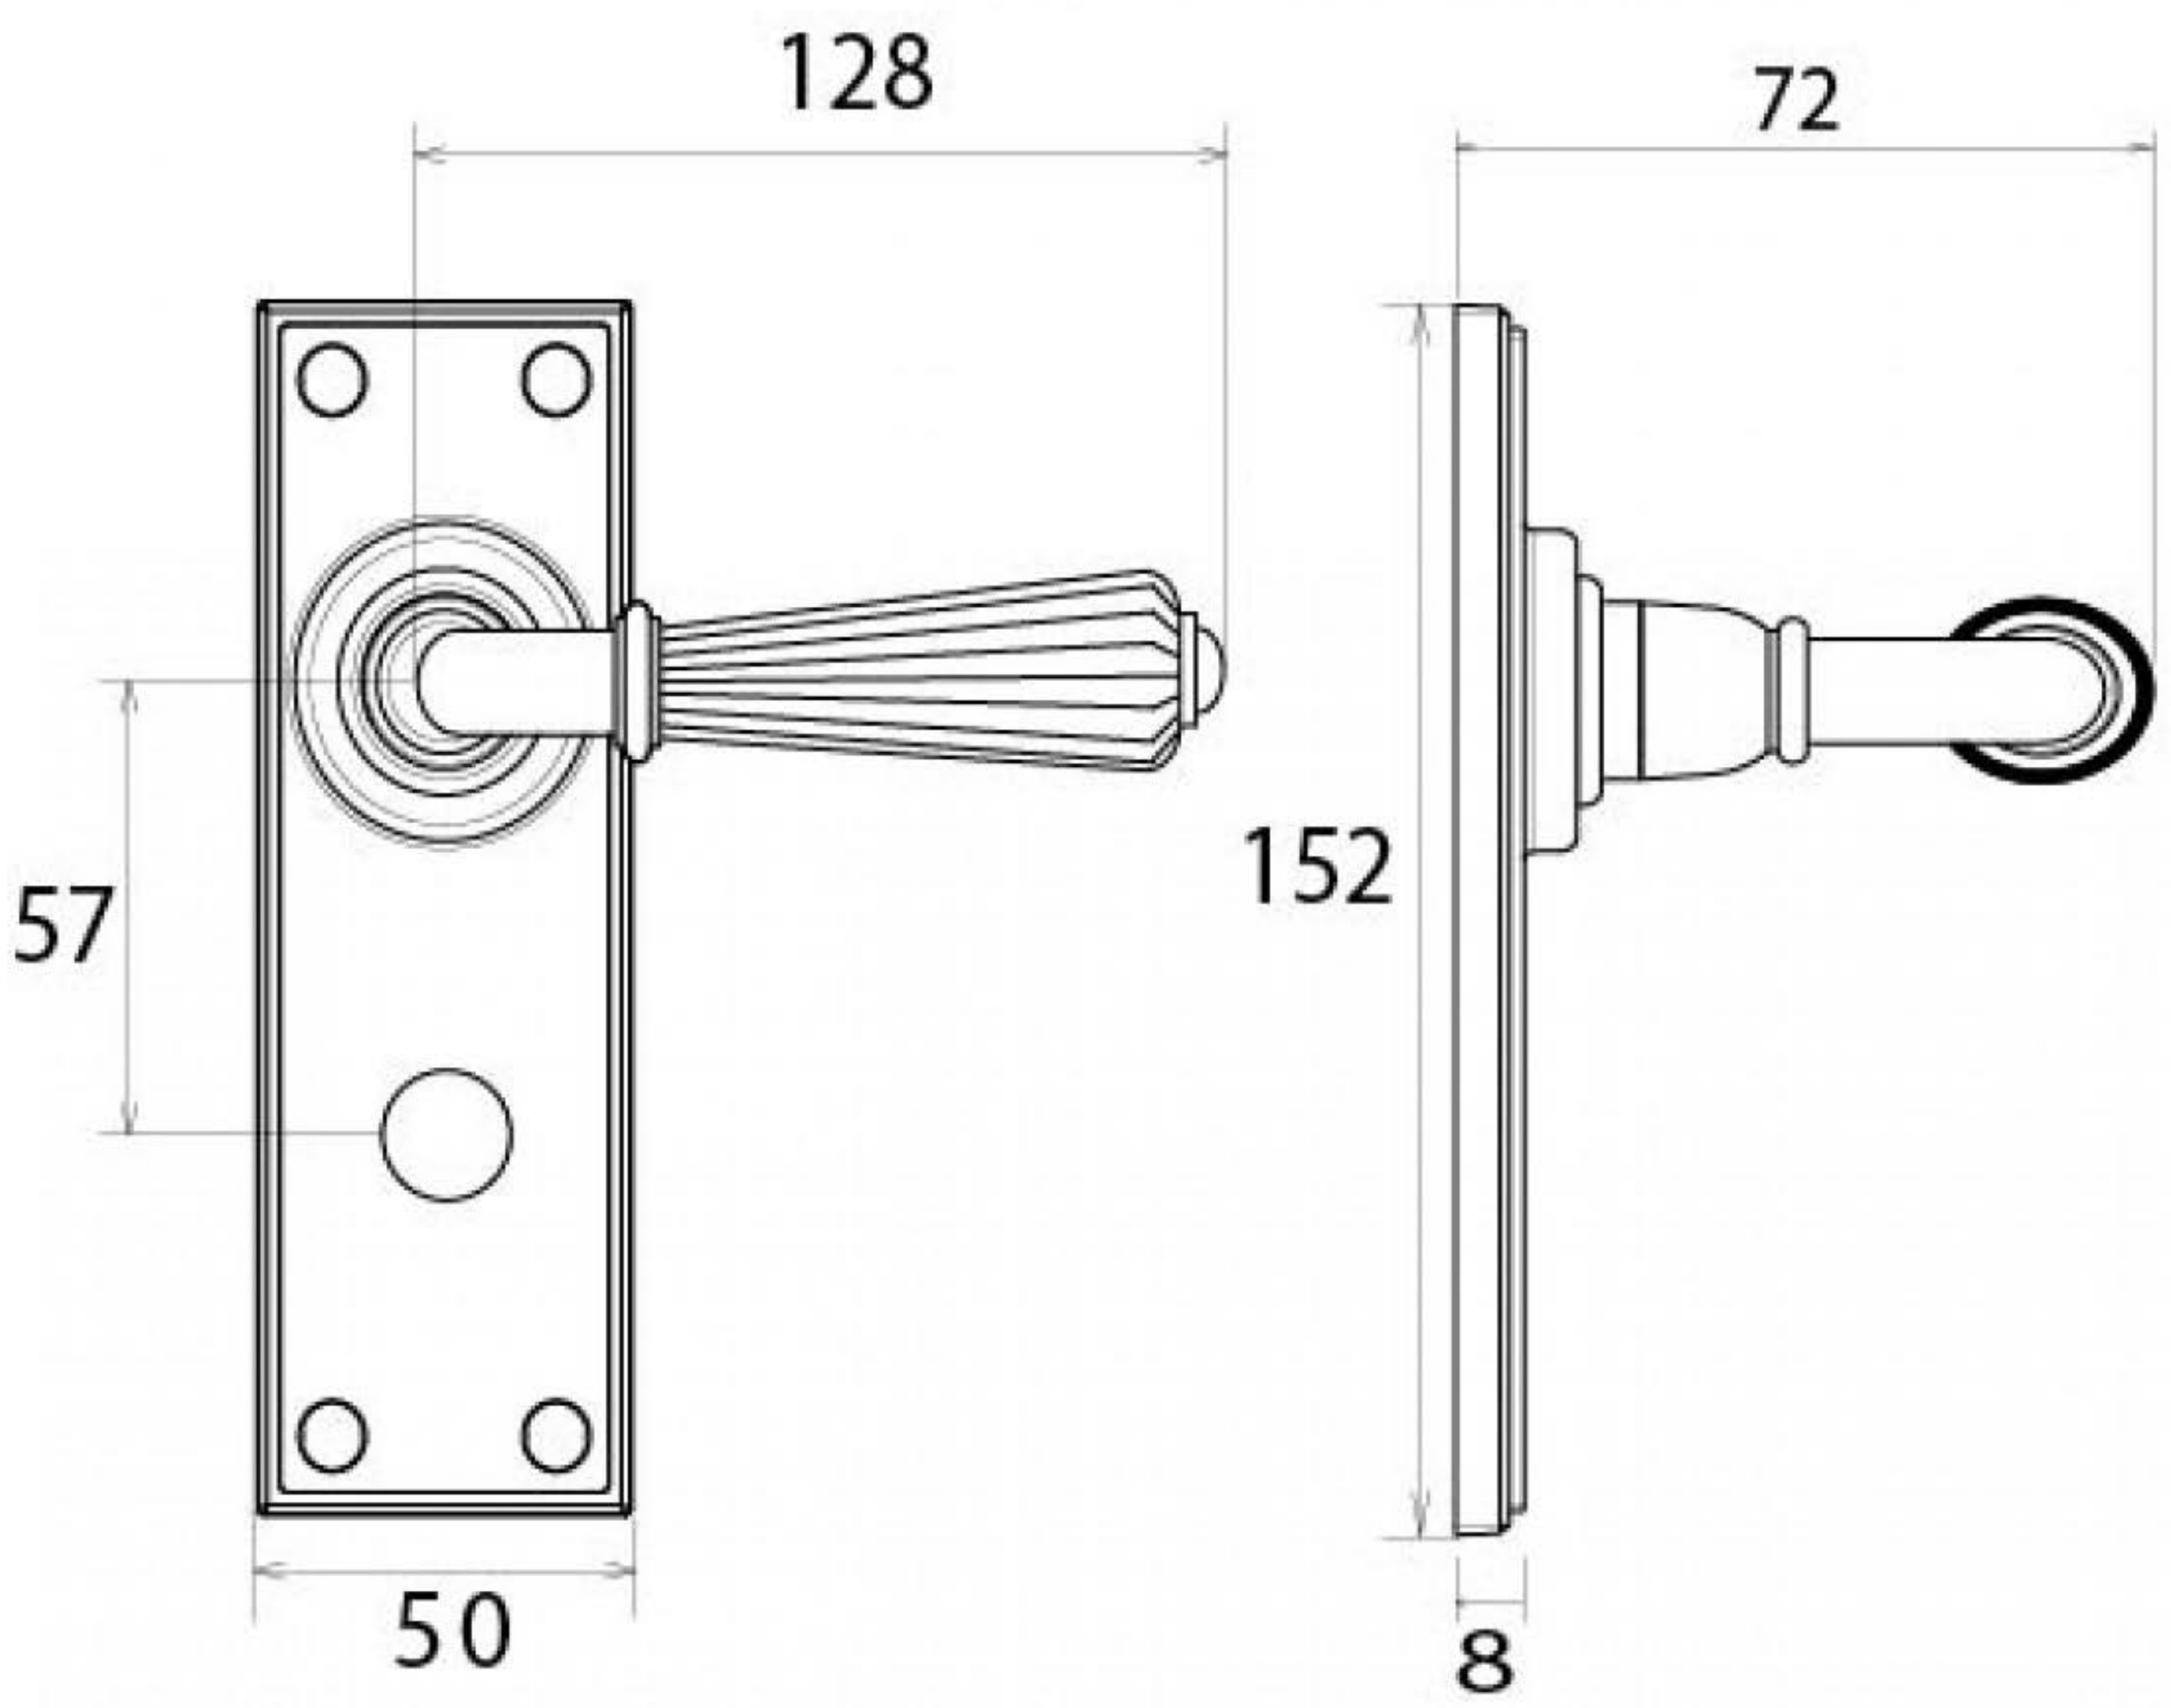

PRODUCT CODE 45312

HANDFORGED
TRADITIONAL
IRONMONGERY

Due to the hand crafted nature of our products all measurements are approximate and should be used as a guide only