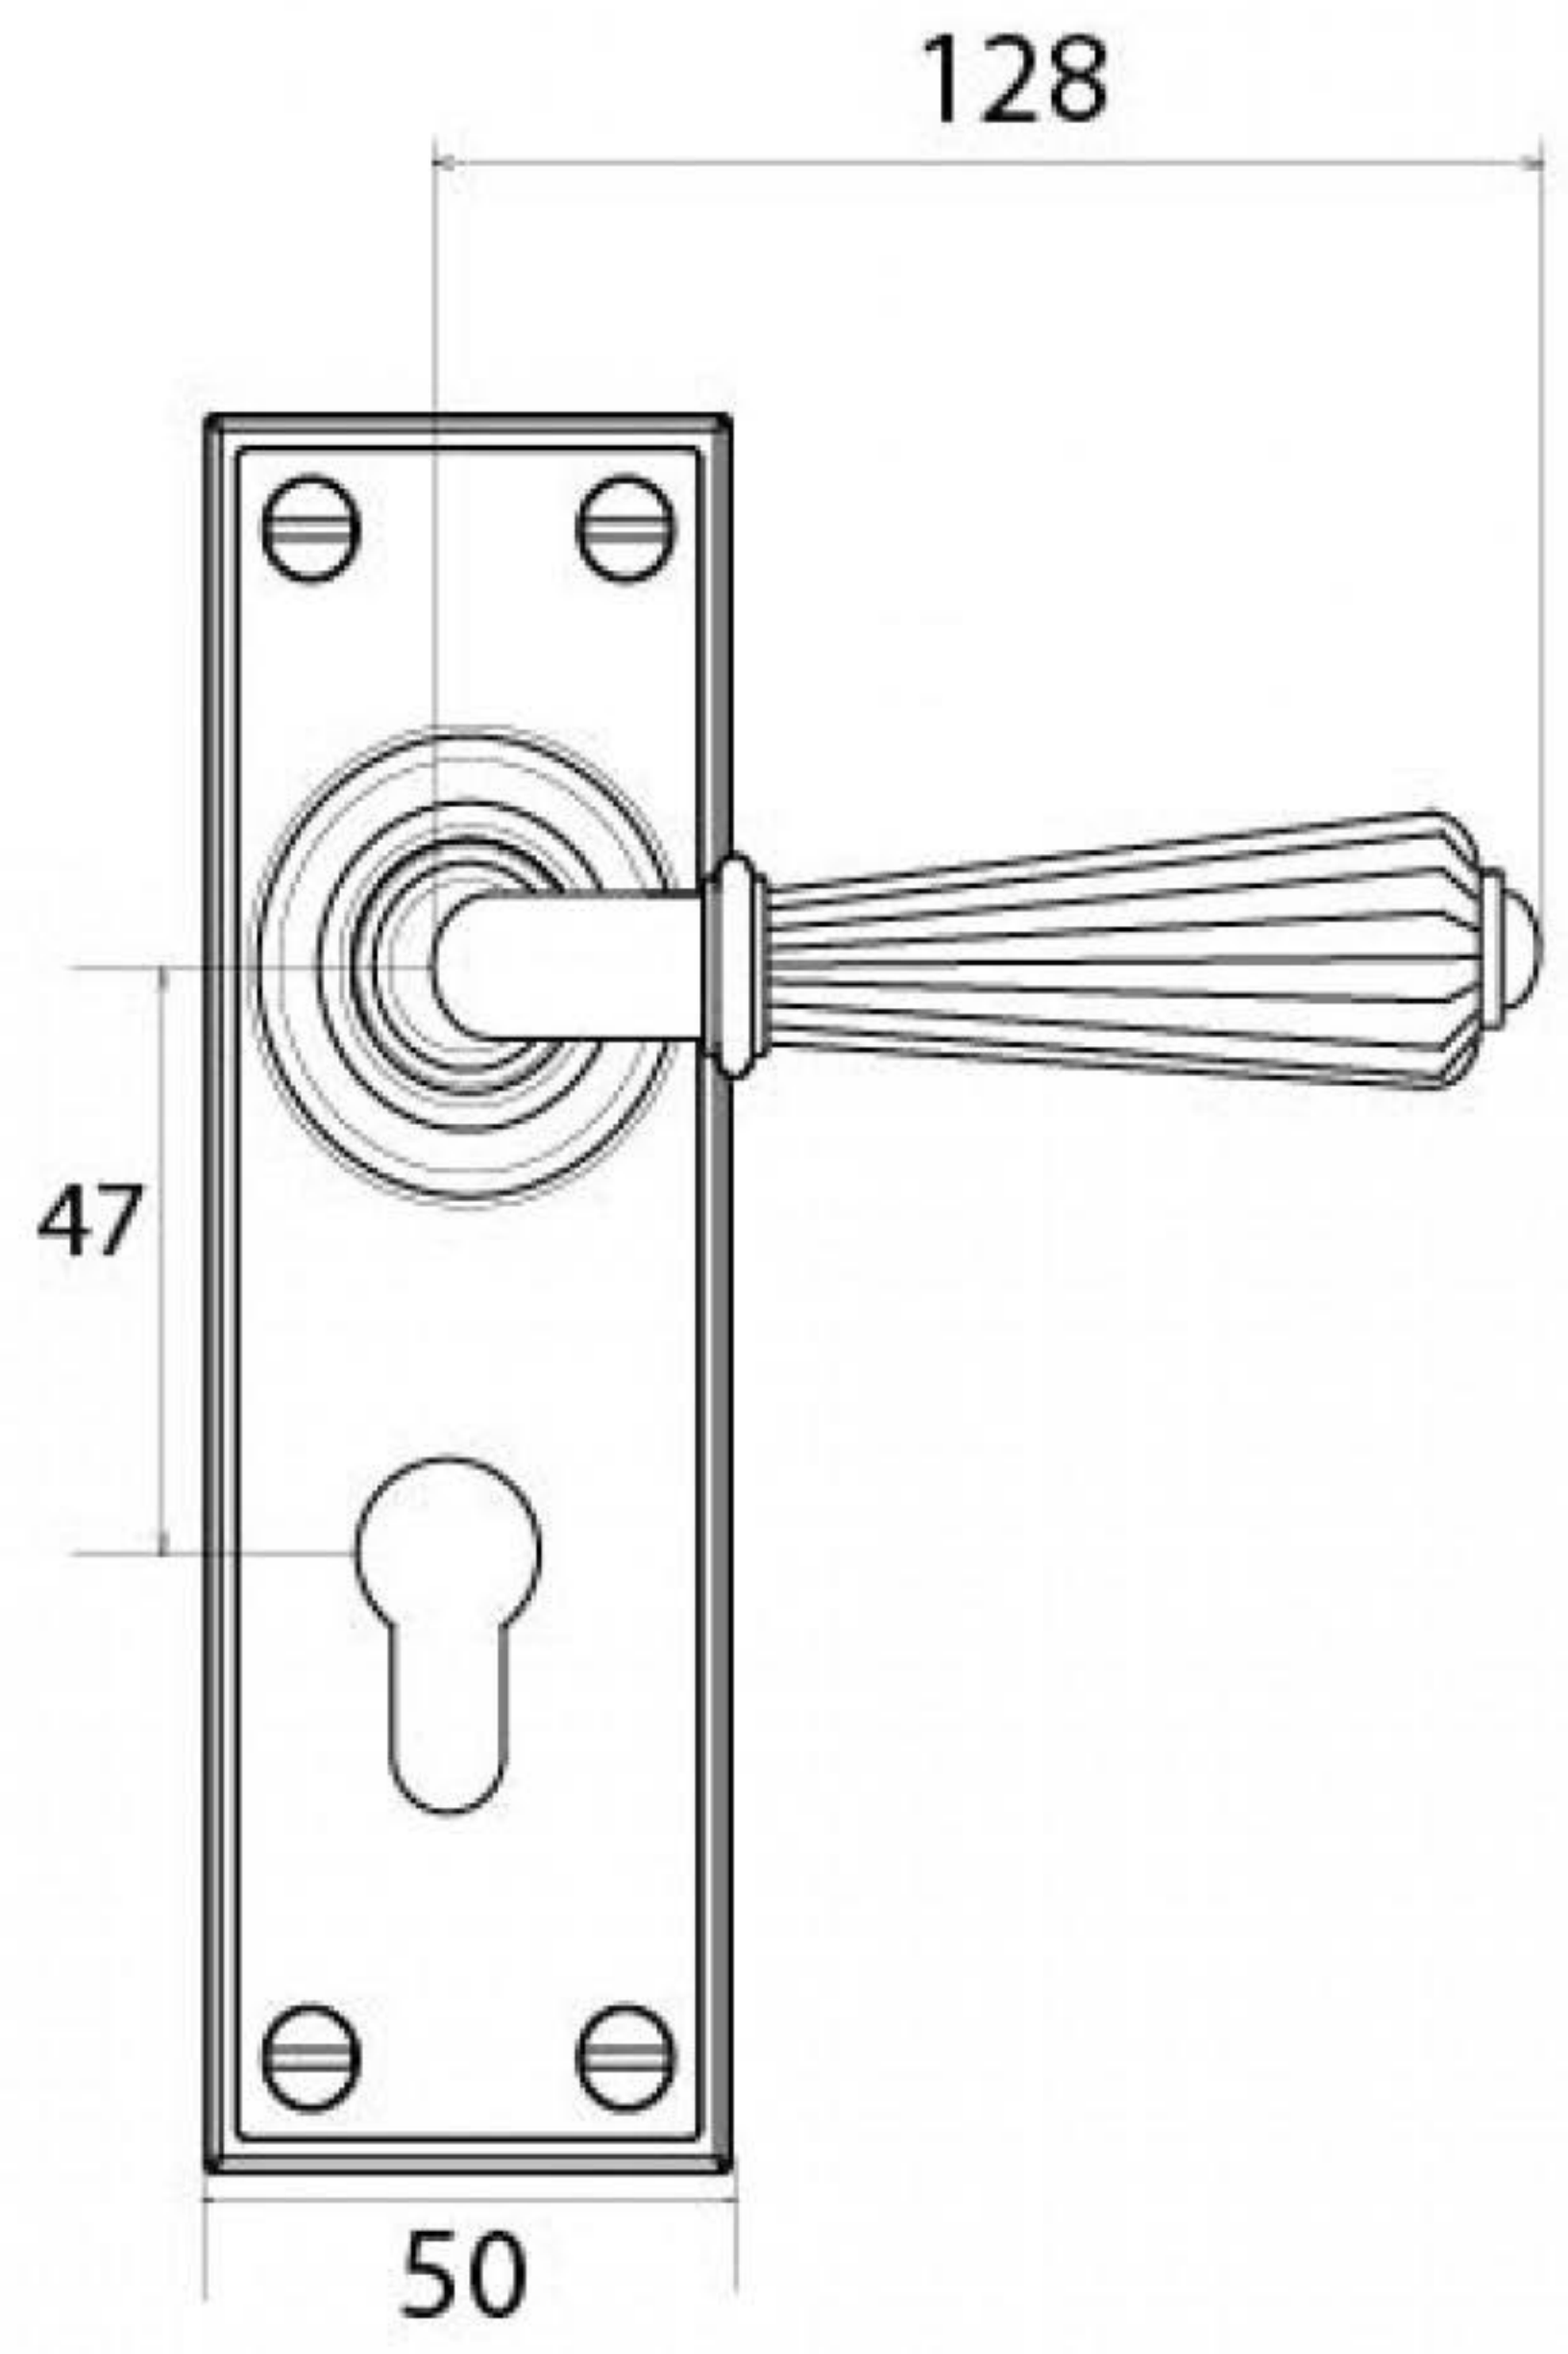

PRODUCT CODE 45313

1" (25.4mm)
X8
gauge 6 (3.5mm)
SPINDLE

HANDFORGED
TRADITIONAL
IRONMONGERY

Due to the hand crafted nature of our products all measurements are approximate and should be used as a guide only