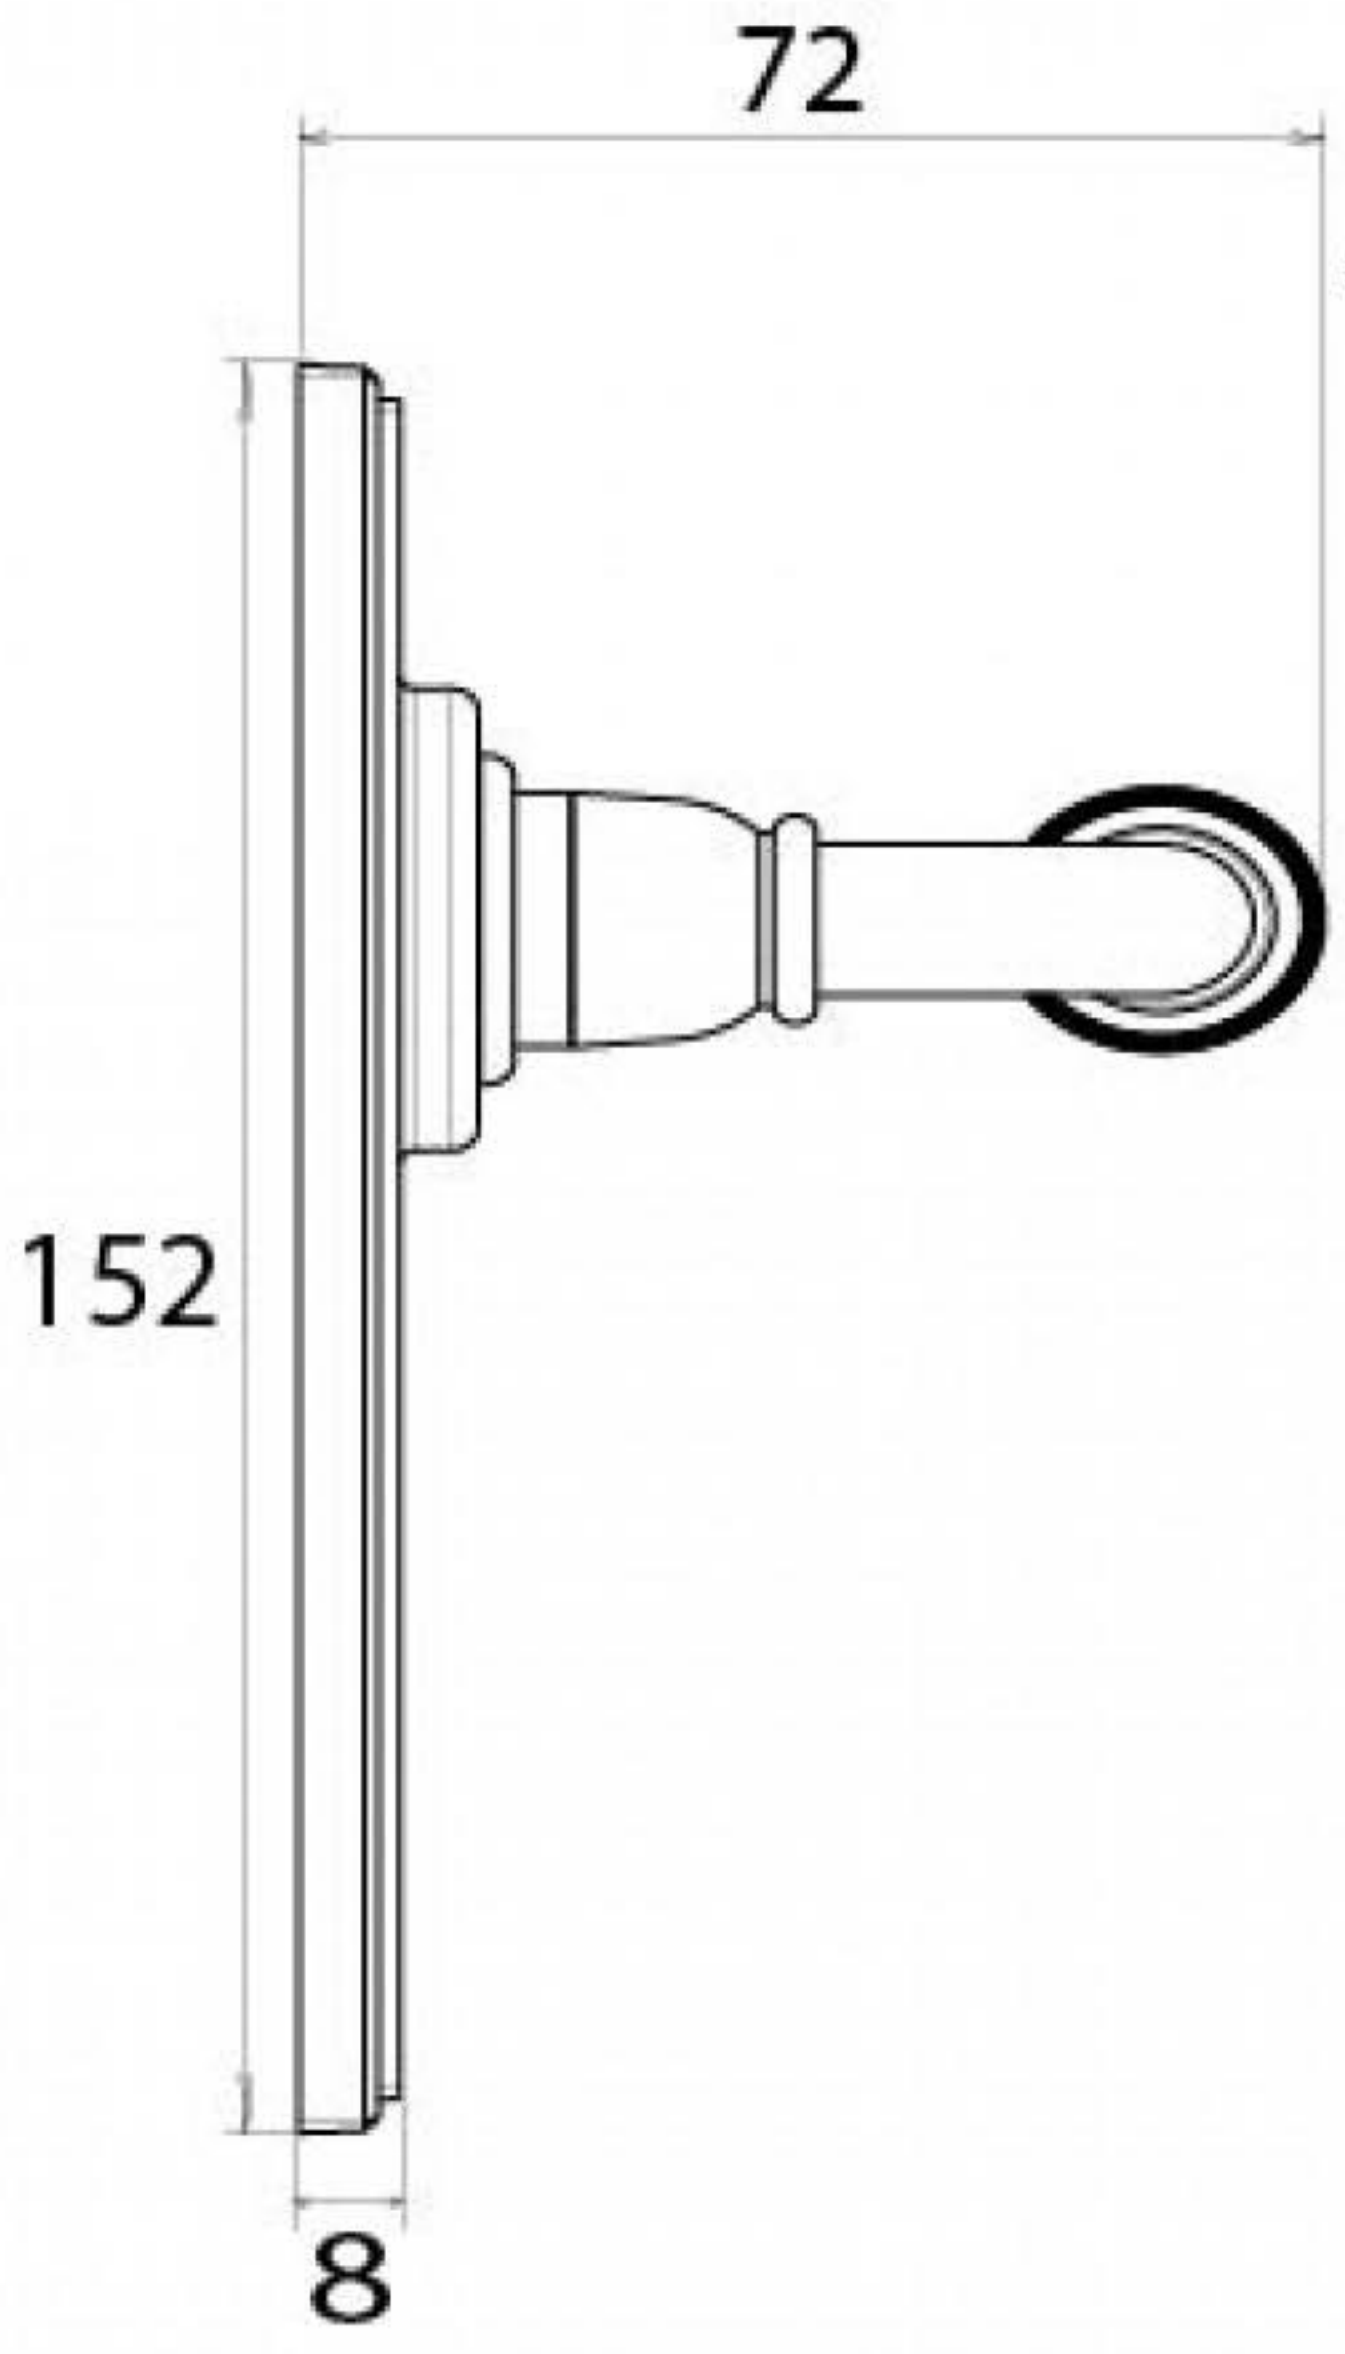

PRODUCT CODE 45313

1" (25.4mm)
X8
gauge 6 (3.5mm)
SPINDLE

HANDFORGED
TRADITIONAL
IRONMONGERY

Due to the hand crafted nature of our products all measurements are approximate and should be used as a guide only