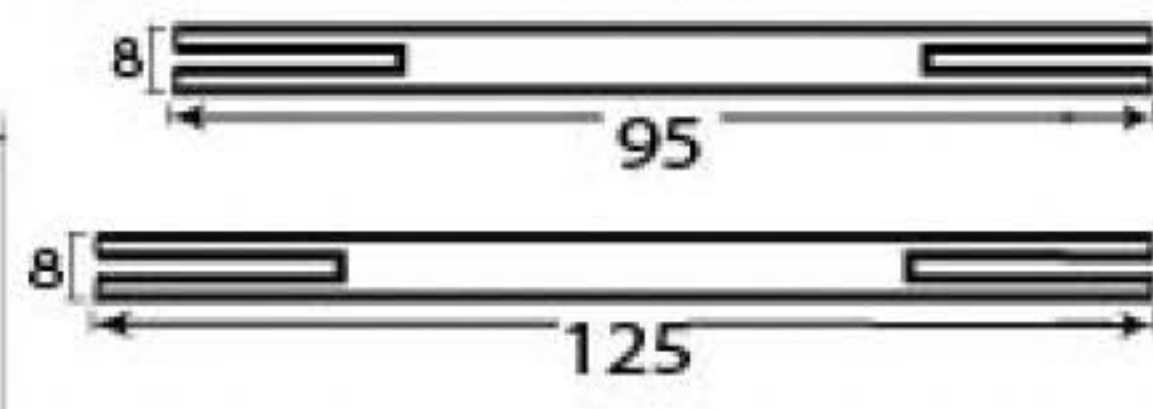

PRODUCT CODE 45313

1" (25.4mm)
X8
gauge 6 (3.5mm)
SPINDLE

HANDFORGED
TRADITIONAL
IRONMONGERY

Due to the hand crafted nature of our products all measurements are approximate and should be used as a guide only