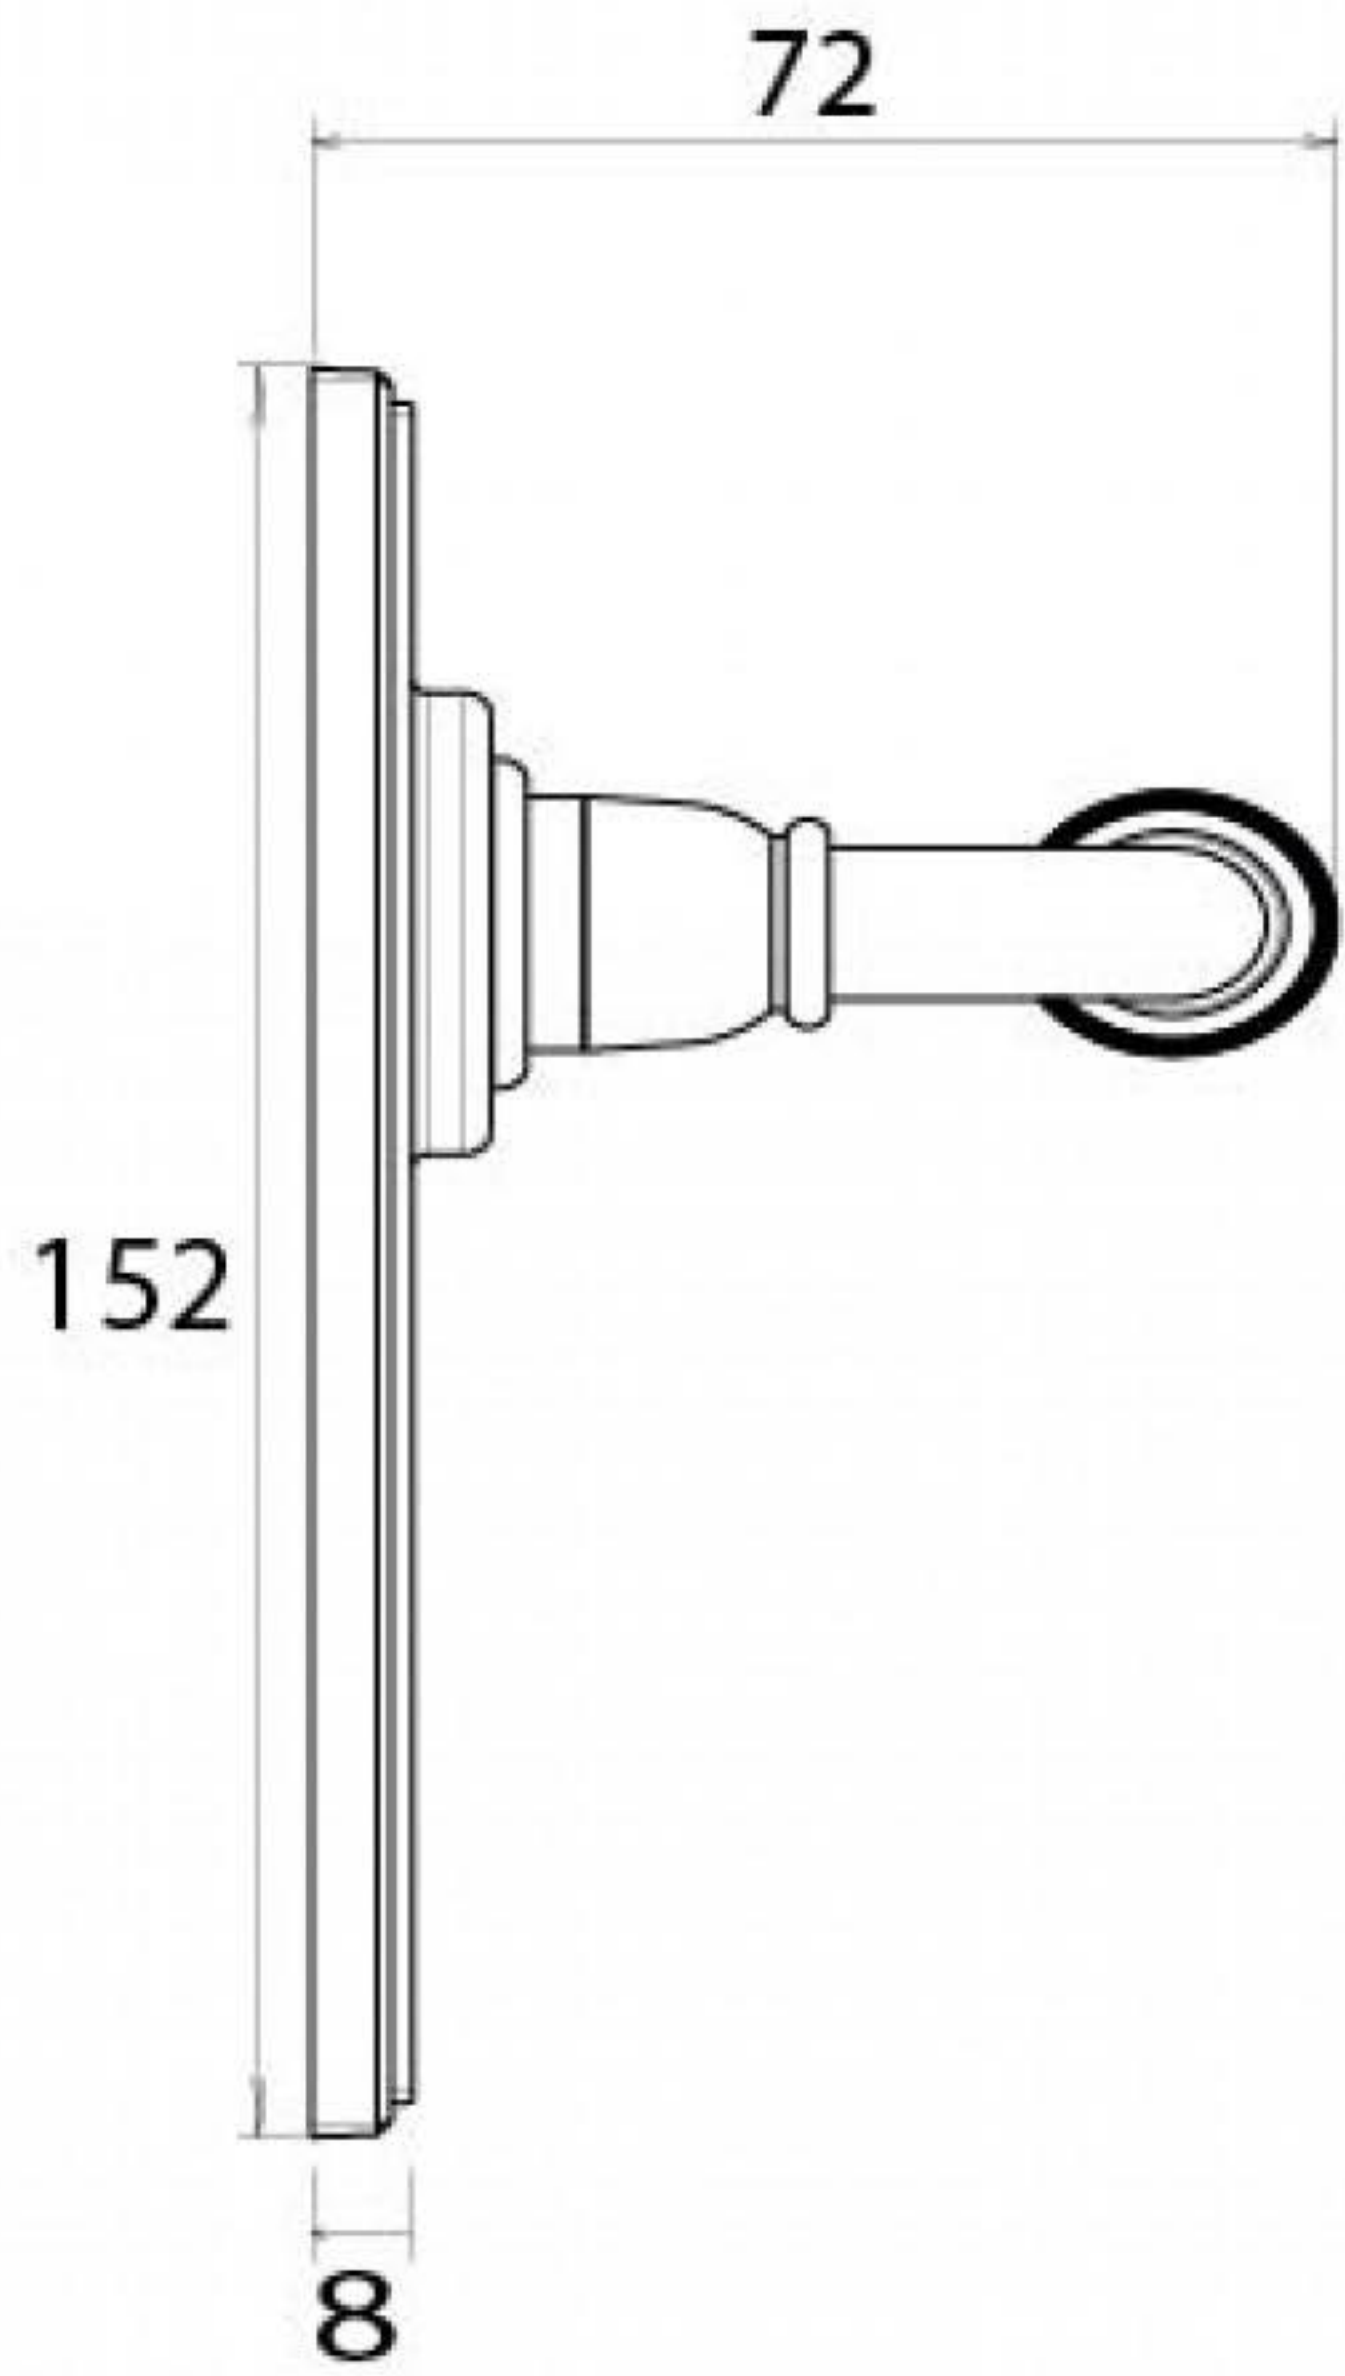

PRODUCT CODE 45316

HANDFORGED  
TRADITIONAL  
IRONMONGERY

Due to the hand crafted nature of our products all measurements are approximate and should be used as a guide only