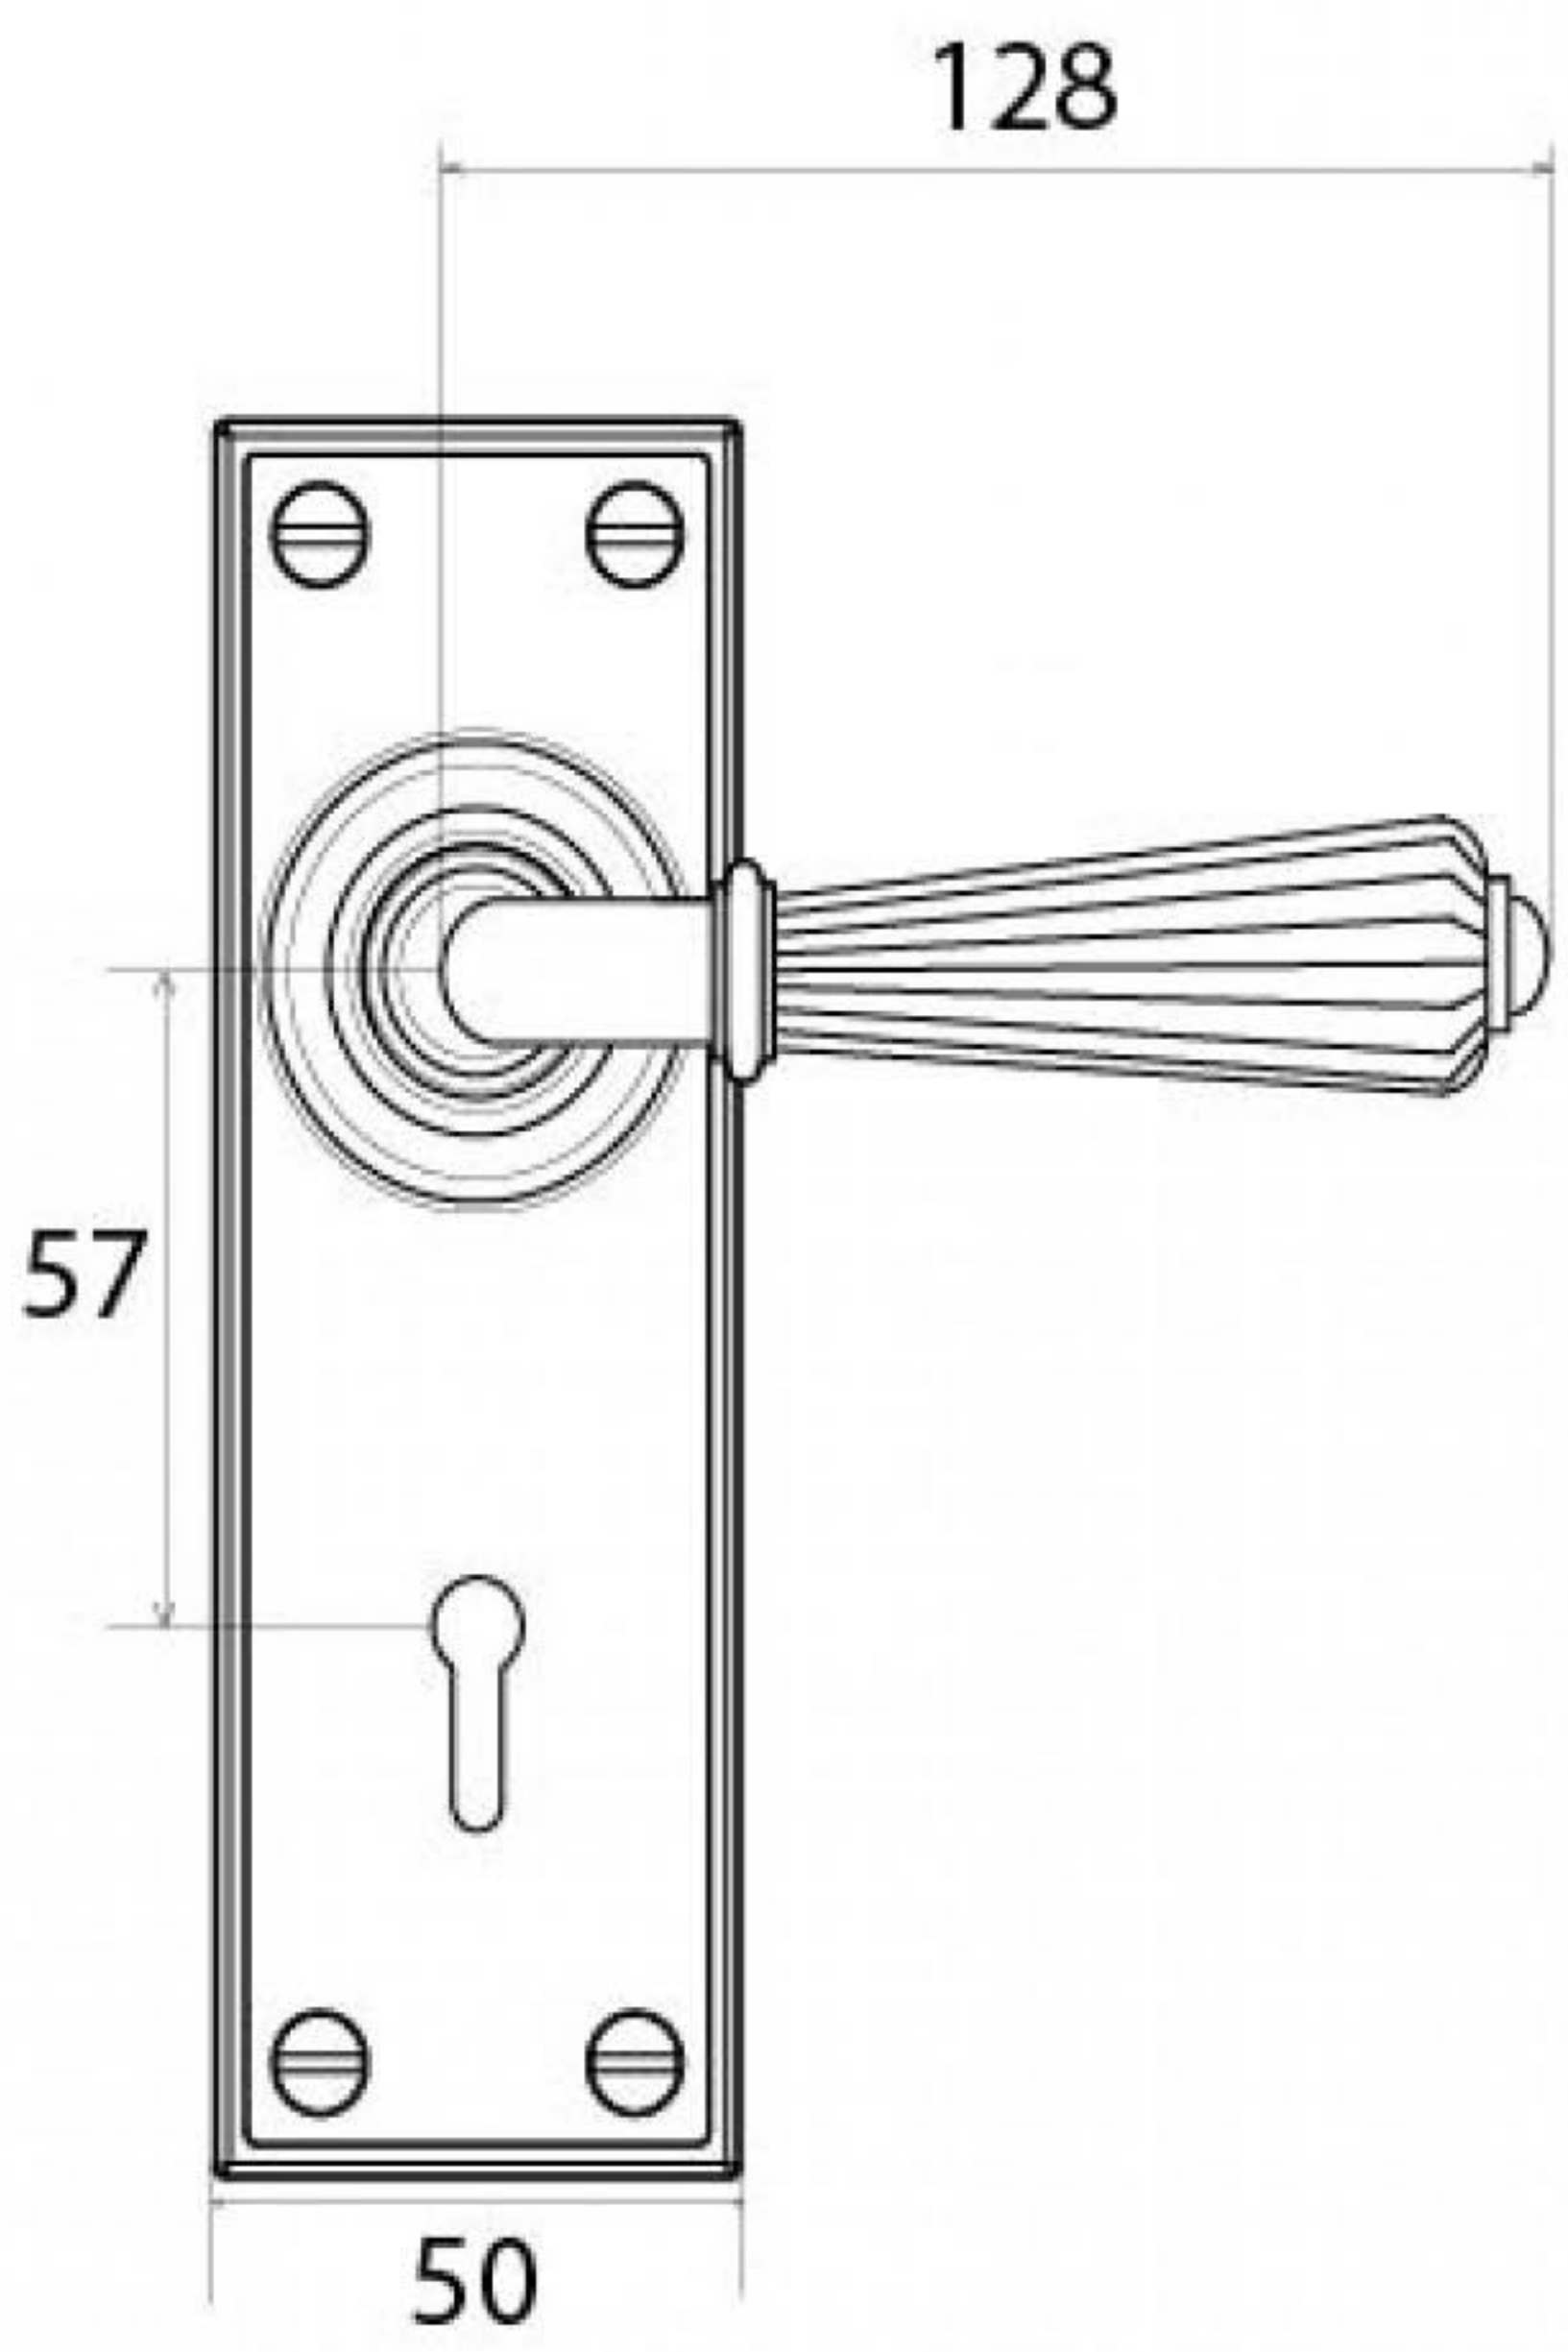

PRODUCT CODE 45316

HANDFORGED  
TRADITIONAL  
IRONMONGERY

Due to the hand crafted nature of our products all measurements are approximate and should be used as a guide only