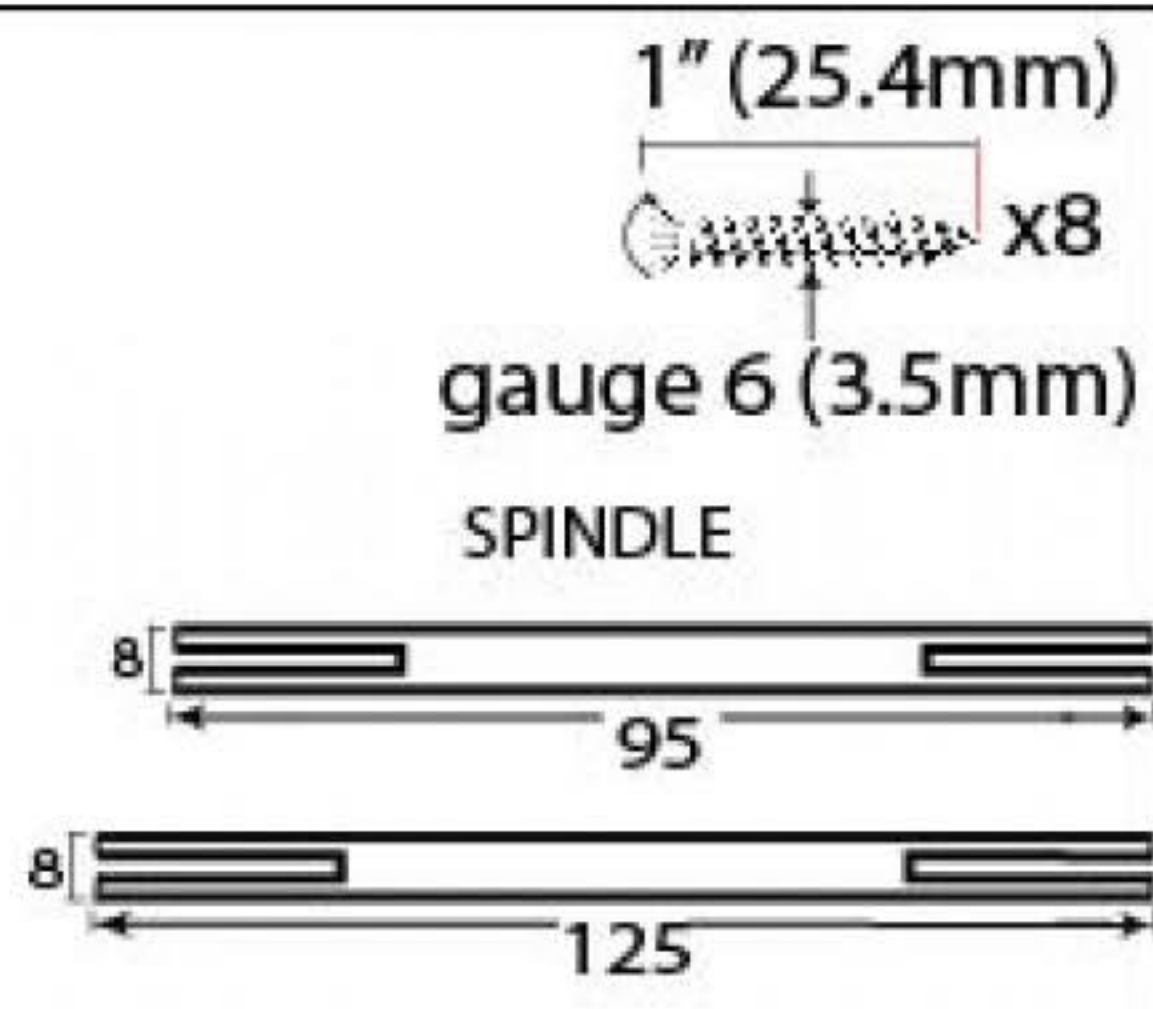

PRODUCT CODE 45316

HANDFORGED  
TRADITIONAL  
IRONMONGERY

Due to the hand crafted nature of our products all measurements are approximate and should be used as a guide only