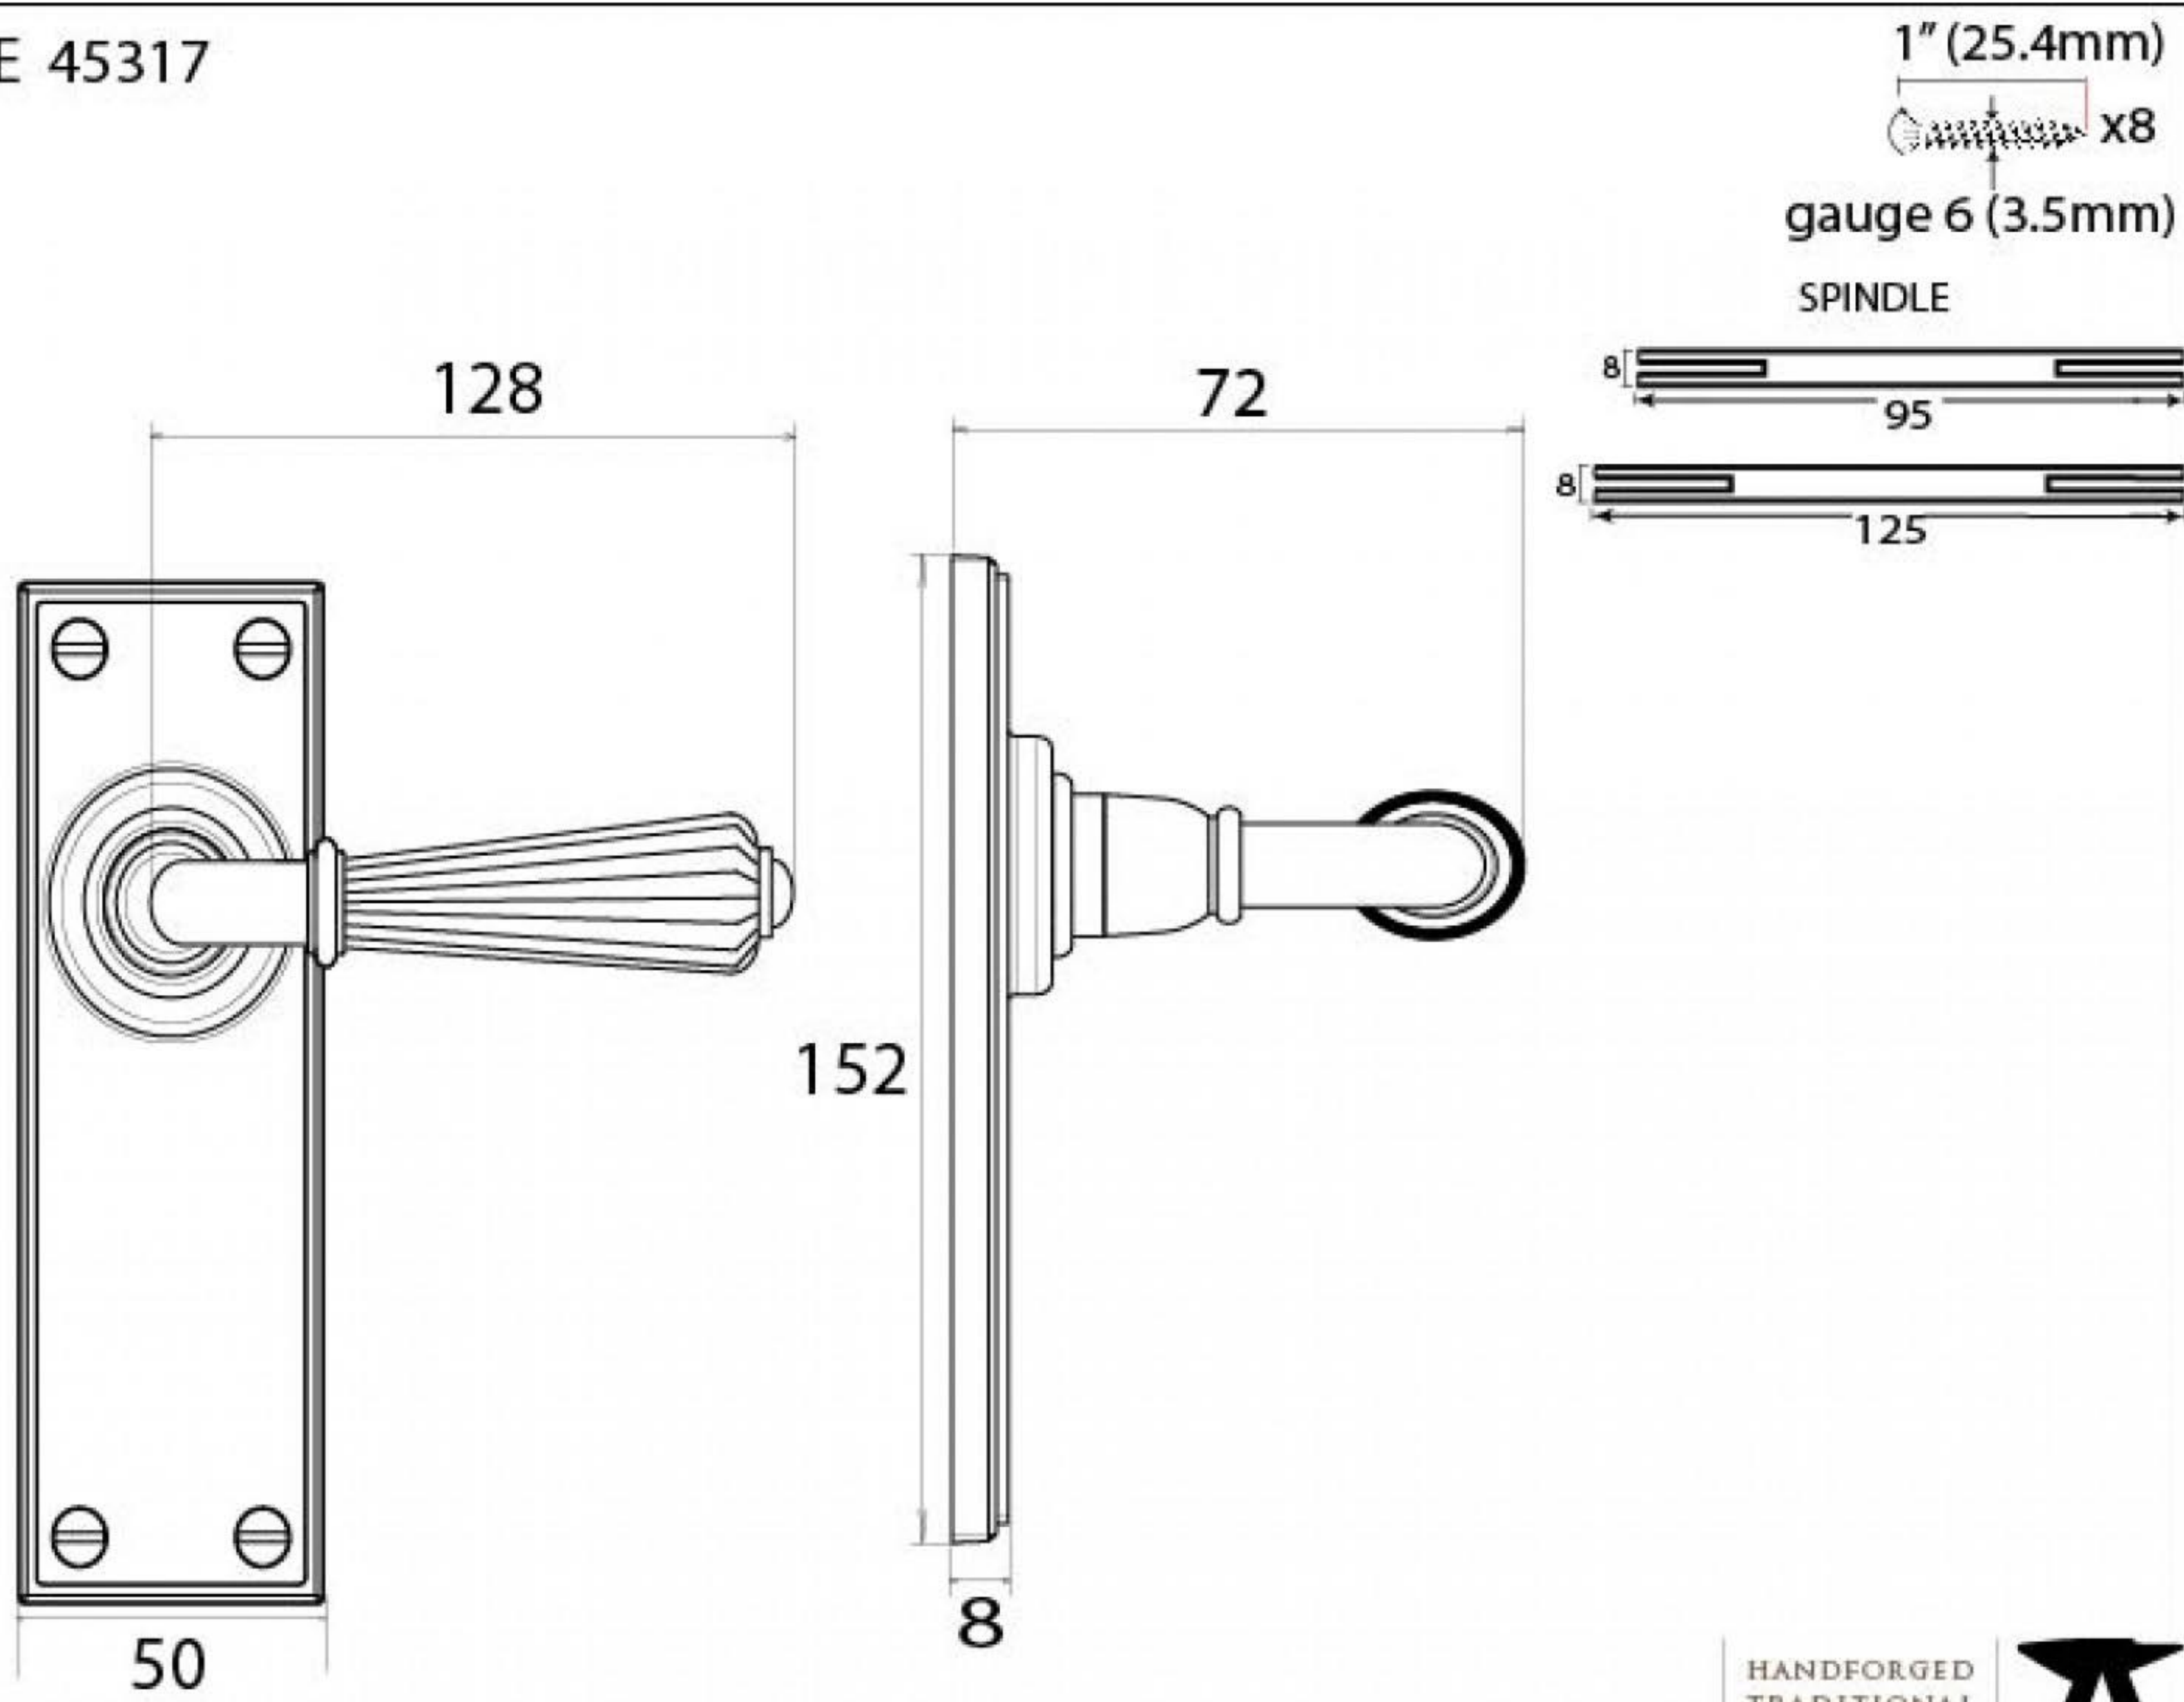

PRODUCT CODE 45317

HANDFORGED
TRADITIONAL
IRONMONGERY

Due to the hand crafted nature of our products all measurements are approximate and should be used as a guide only