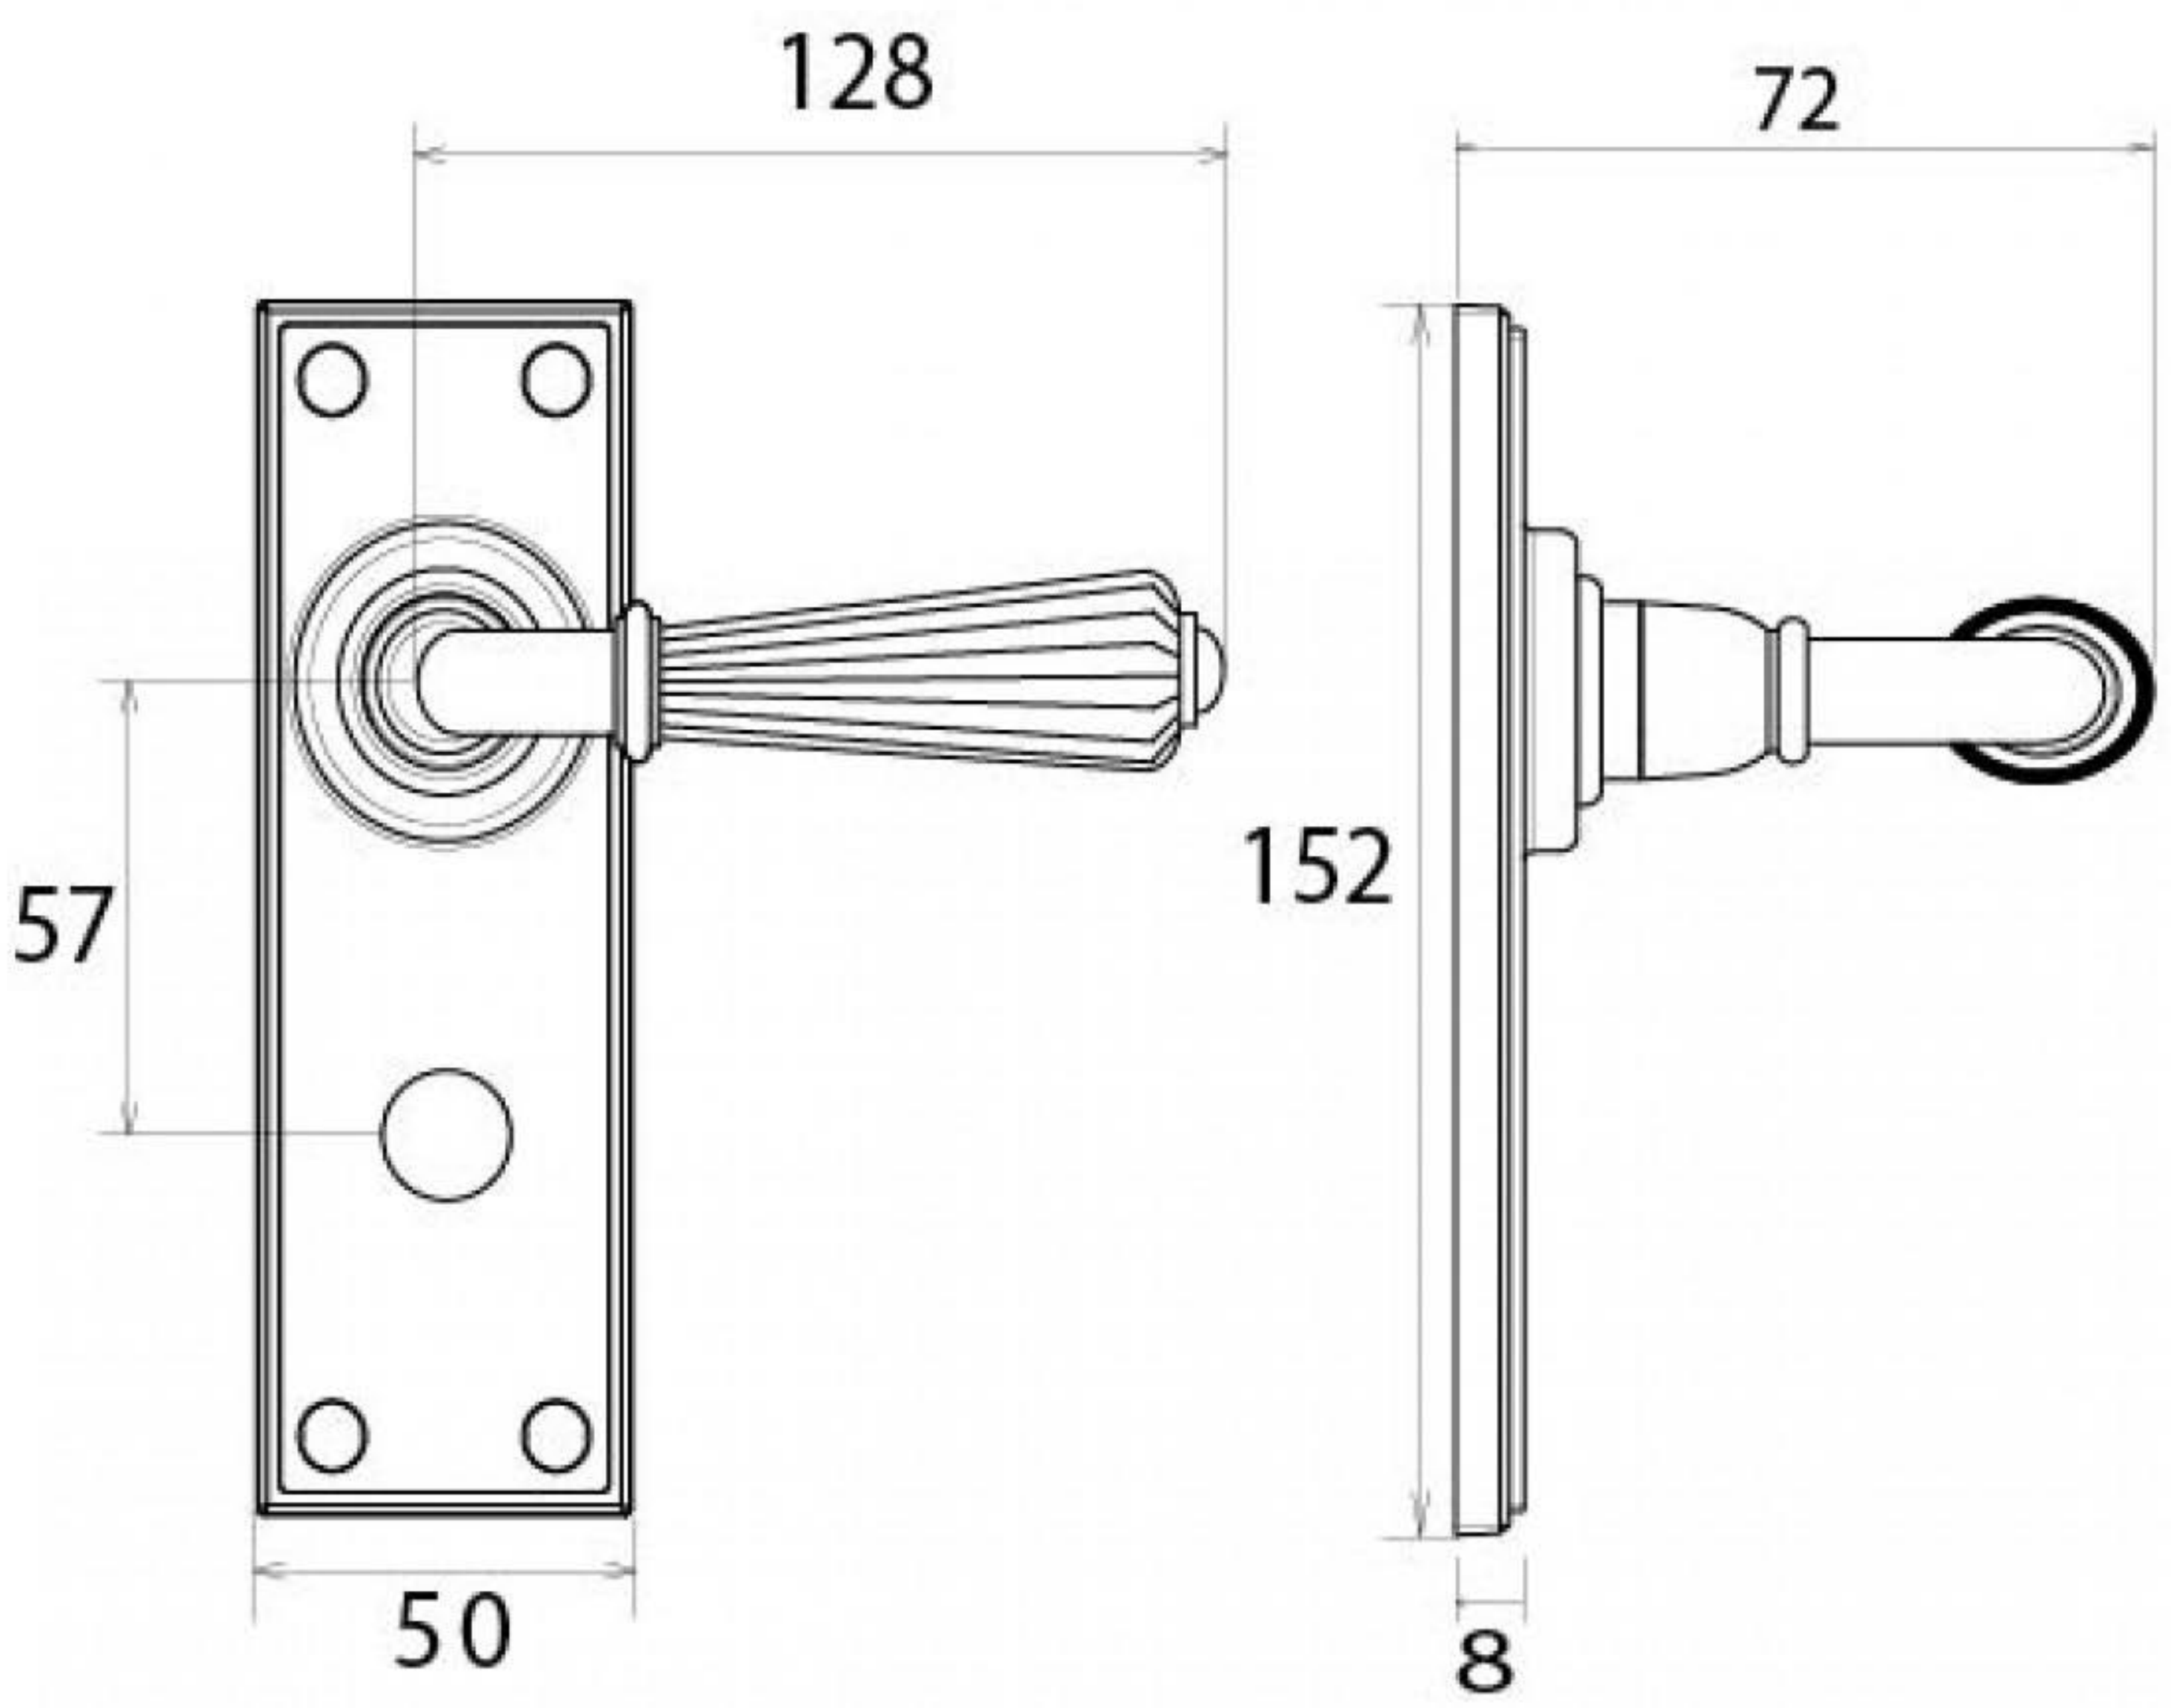

PRODUCT CODE 45318

HANDFORGED
TRADITIONAL
IRONMONGERY

Due to the hand crafted nature of our products all measurements are approximate and should be used as a guide only