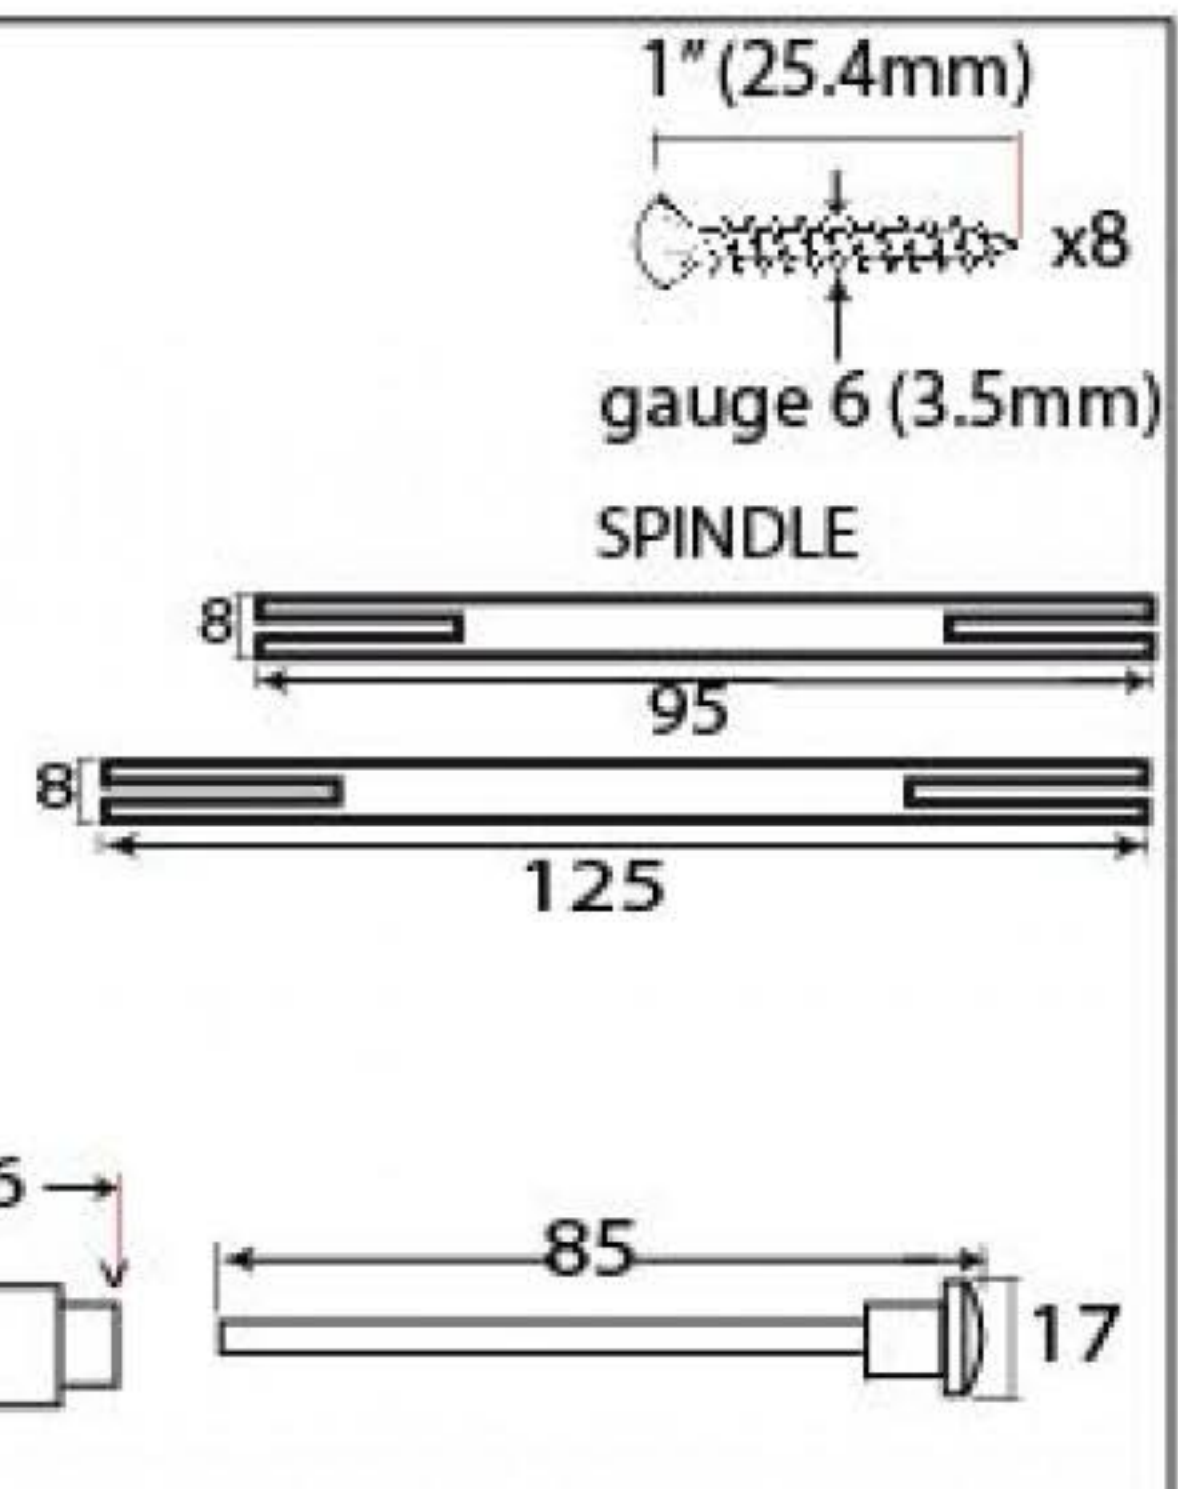

PRODUCT CODE 45318

HANDFORGED
TRADITIONAL
IRONMONGERY

Due to the hand crafted nature of our products all measurements are approximate and should be used as a guide only