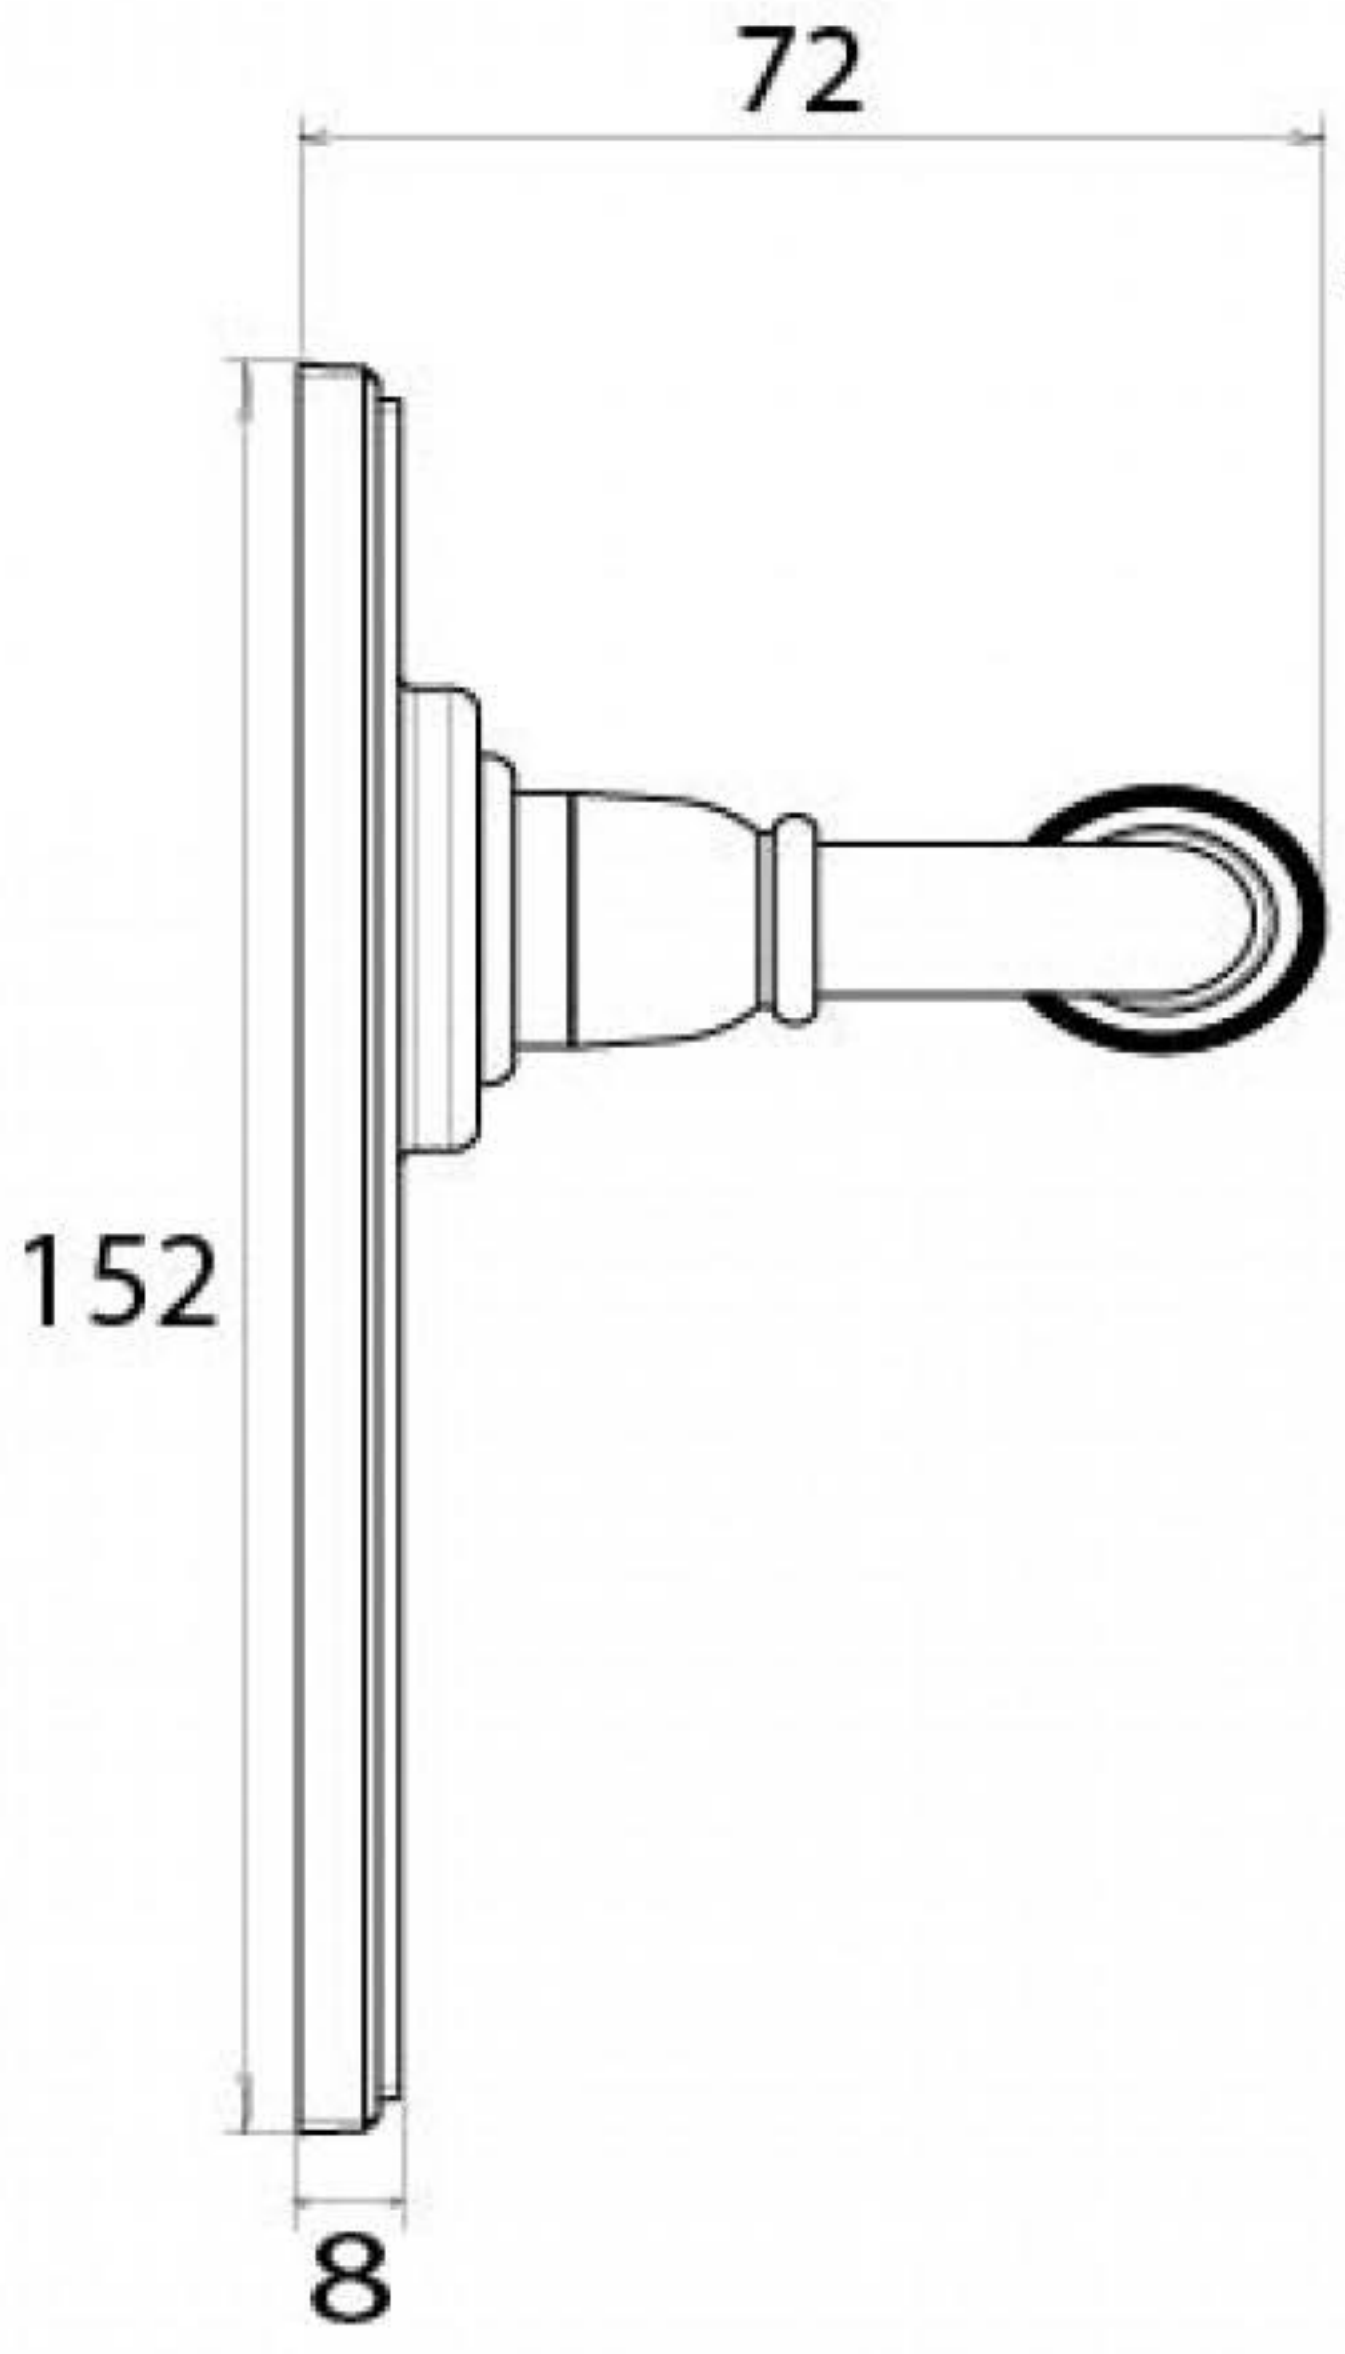

PRODUCT CODE 45319

1" (25.4mm)  
X8  
gauge 6 (3.5mm)  
SPINDLE

HANDFORGED  
TRADITIONAL  
IRONMONGERY

Due to the hand crafted nature of our products all measurements are approximate and should be used as a guide only