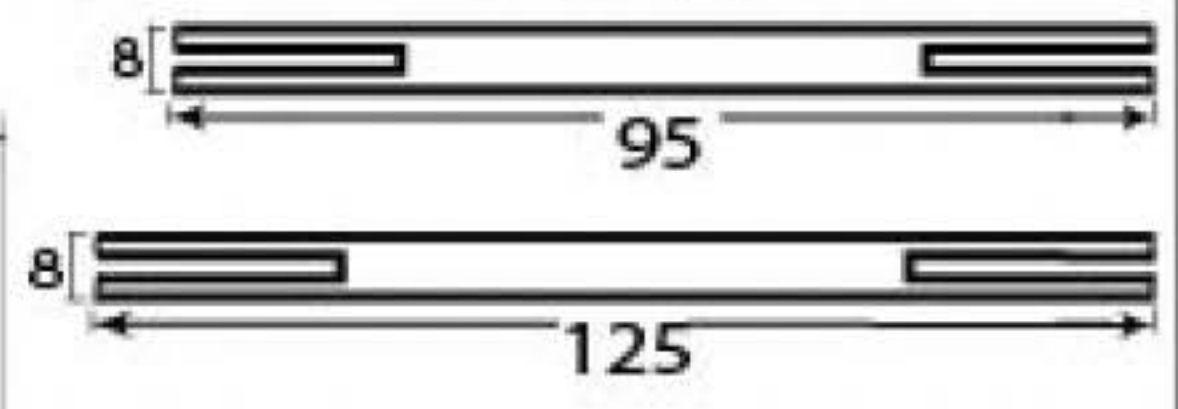

PRODUCT CODE 45319

1" (25.4mm)  
X8  
gauge 6 (3.5mm)  
SPINDLE

HANDFORGED  
TRADITIONAL  
IRONMONGERY

Due to the hand crafted nature of our products all measurements are approximate and should be used as a guide only