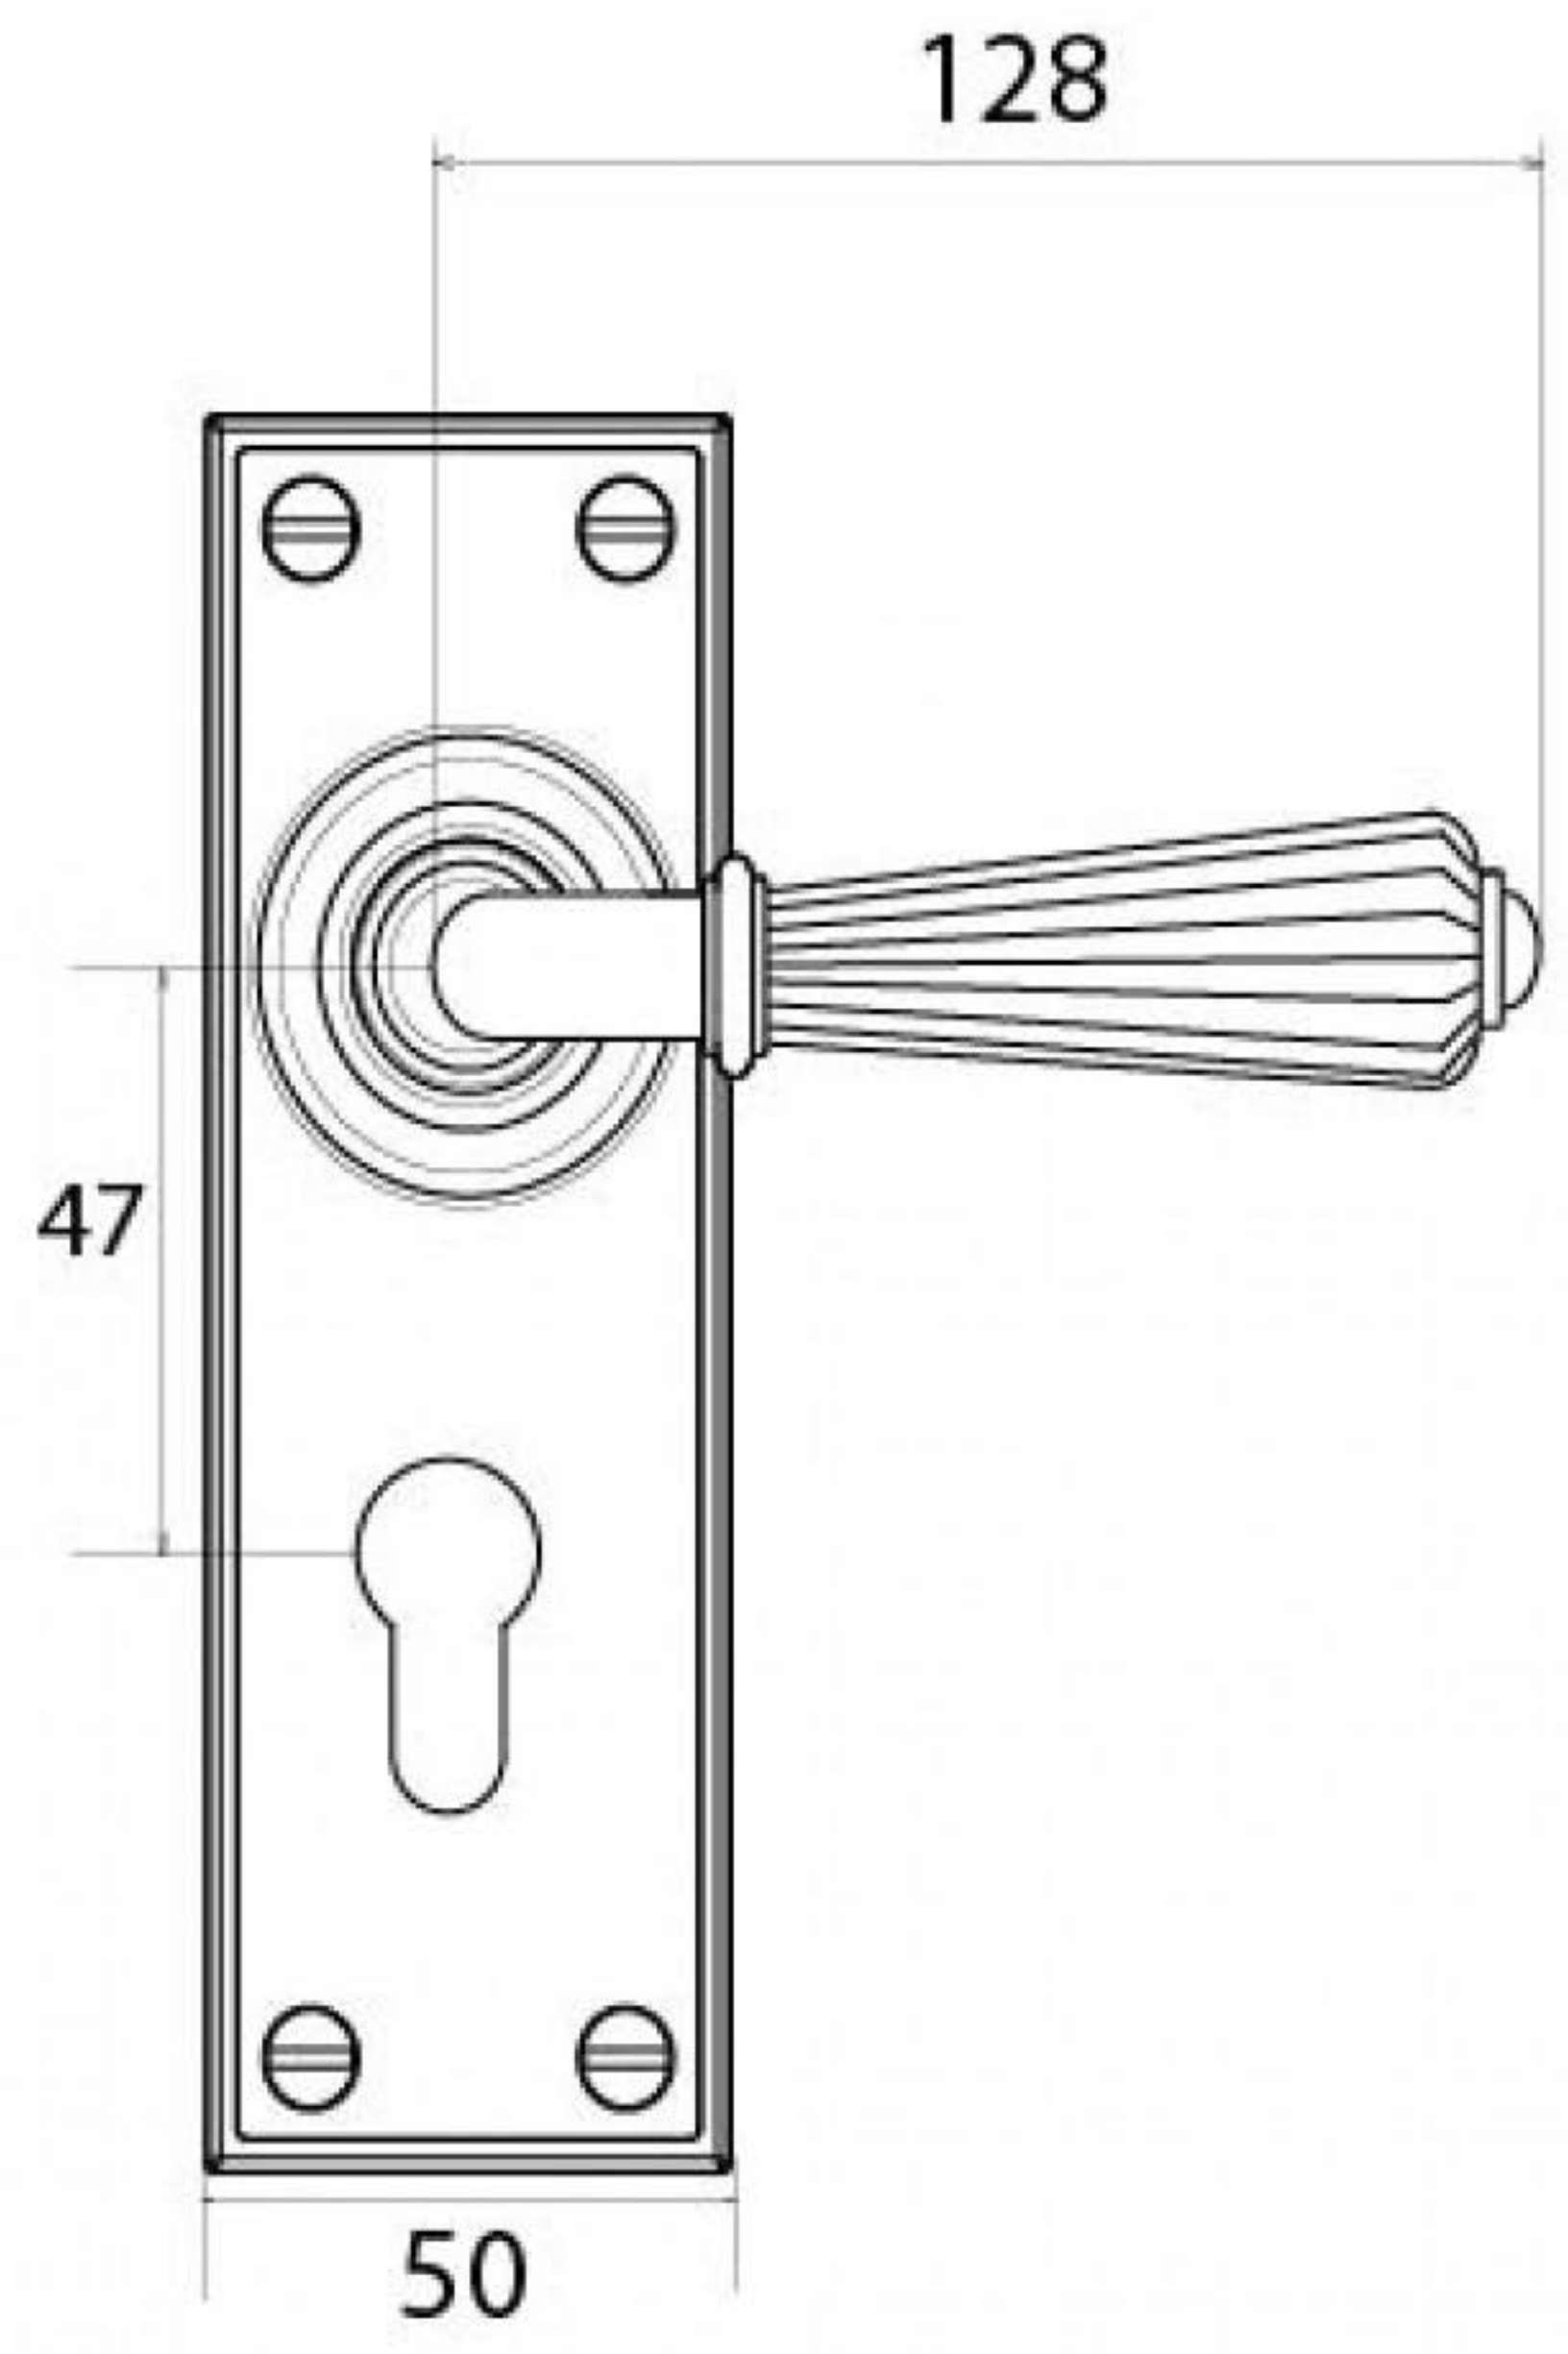

PRODUCT CODE 45319

1" (25.4mm)  
X8  
gauge 6 (3.5mm)  
SPINDLE

HANDFORGED  
TRADITIONAL  
IRONMONGERY

Due to the hand crafted nature of our products all measurements are approximate and should be used as a guide only