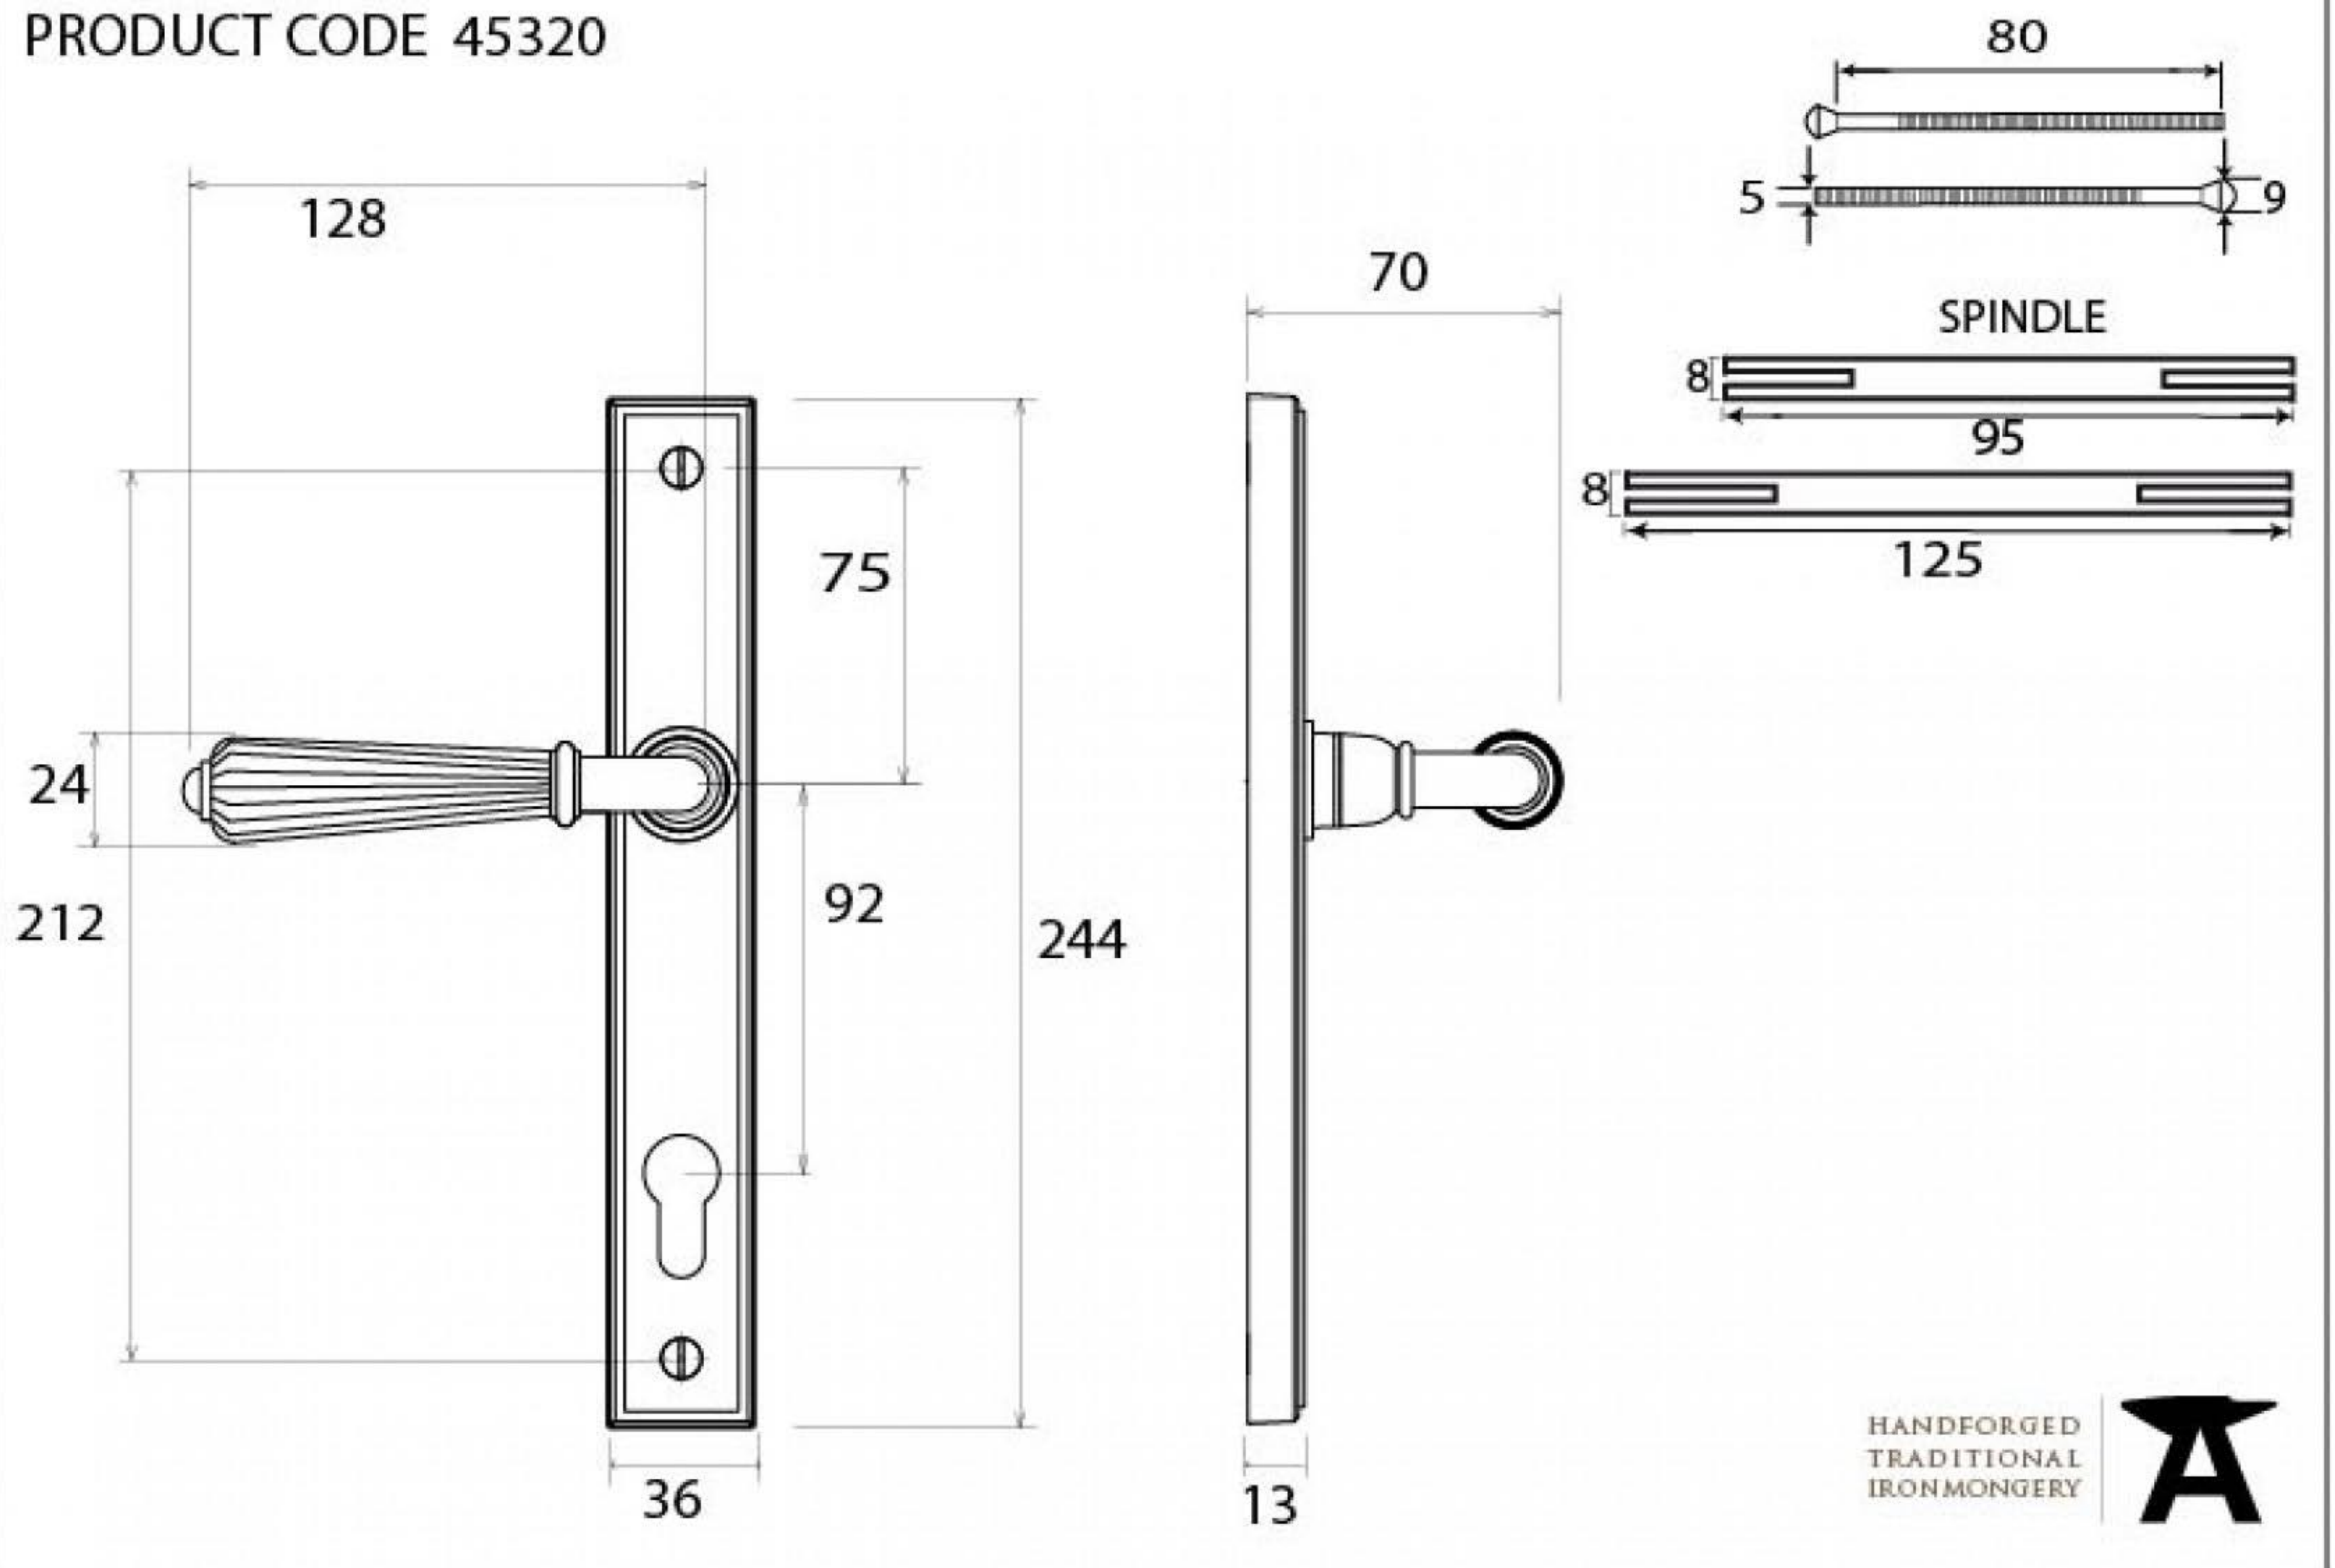

PRODUCT CODE 45320

Due to the hand crafted nature of our products all measurements are approximate and should be used as a guide only

HANDFORGED
TRADITIONAL
IRONMONGERY