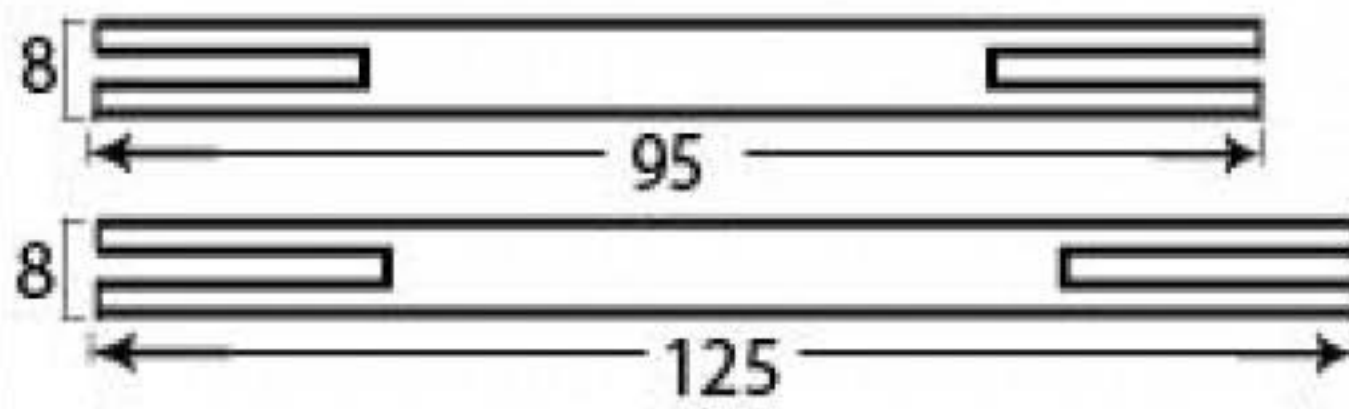

PRODUCT CODE 45321

SPINDLE

3/4" (19mm)
x8
gauge 6 (3.5mm)

x4
Male & Female Screws

HANDFORGED
TRADITIONAL
IRONMONGERY

Due to the hand crafted nature of our products all measurements are approximate and should be used as a guide only