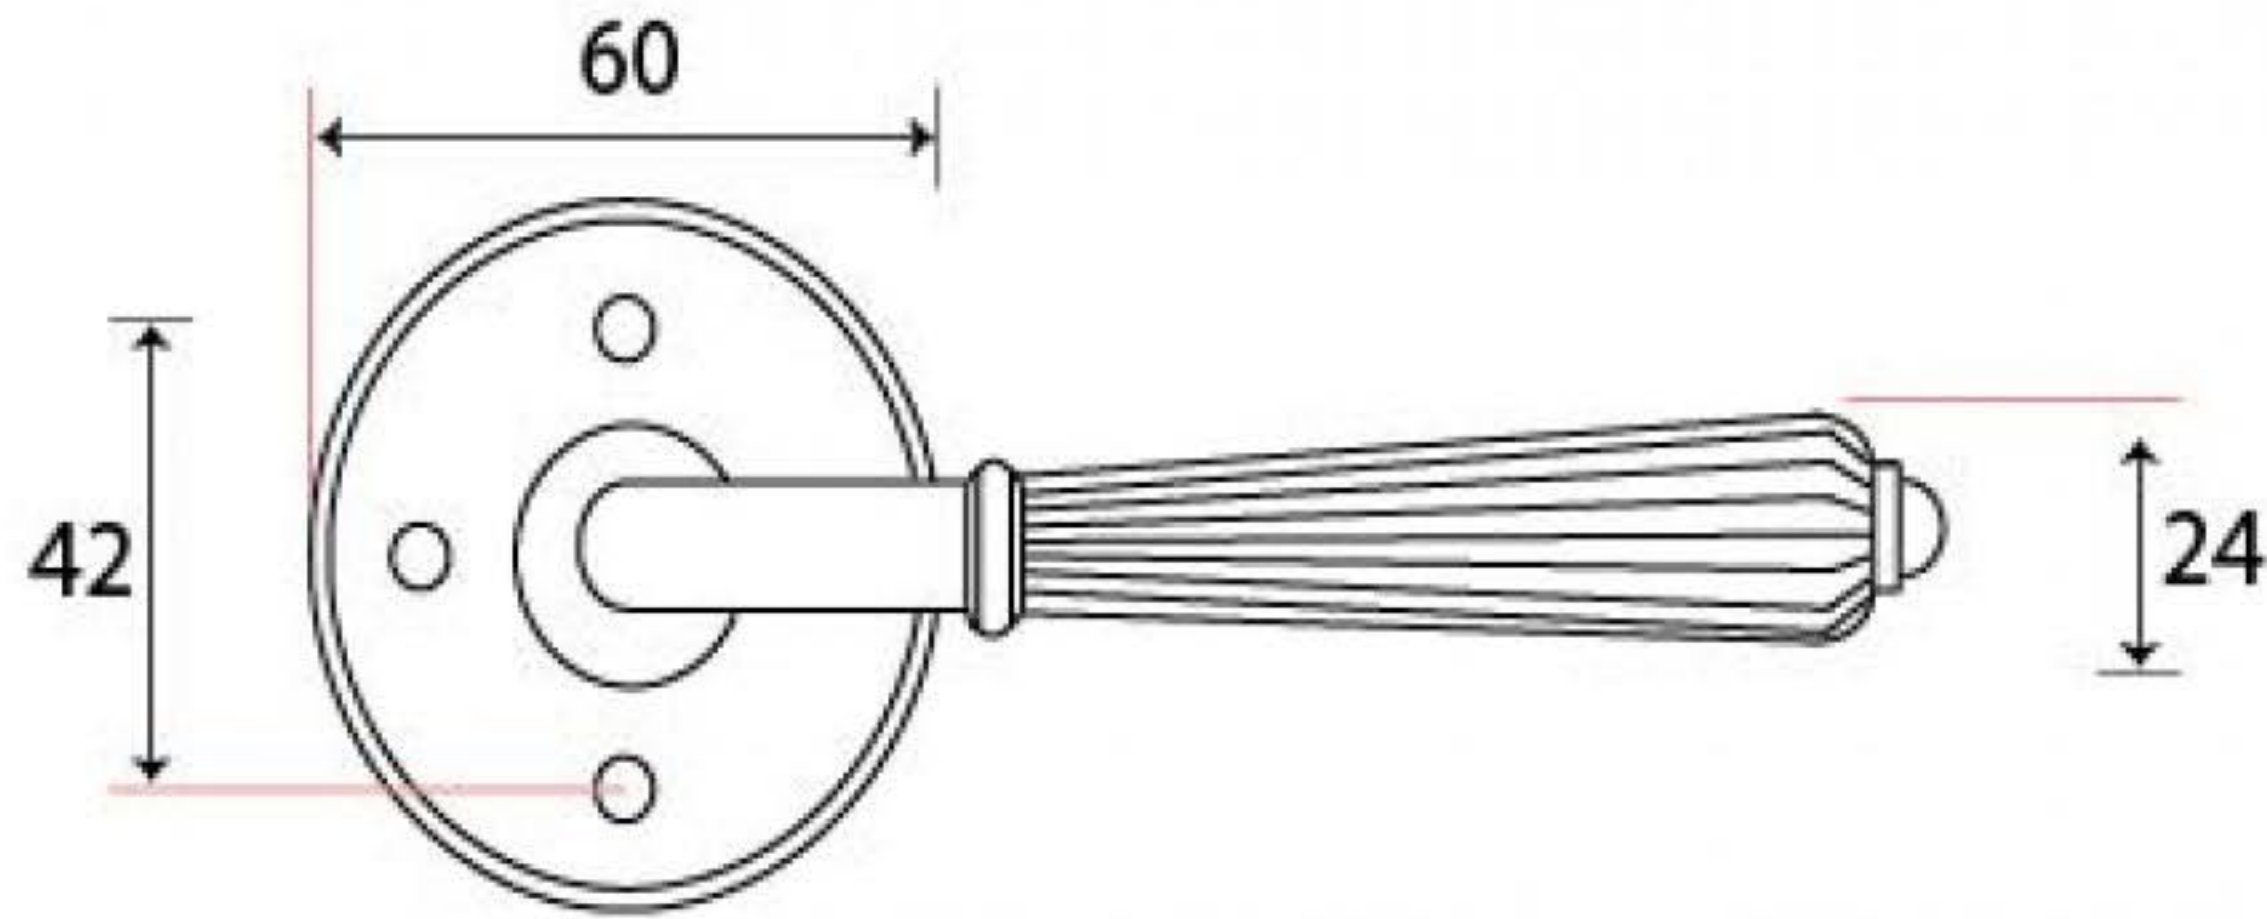

PRODUCT CODE 45321

SPINDLE

3/4" (19mm)
x8
gauge 6 (3.5mm)

x4
Male & Female Screws

HANDFORGED
TRADITIONAL
IRONMONGERY

Due to the hand crafted nature of our products all measurements are approximate and should be used as a guide only