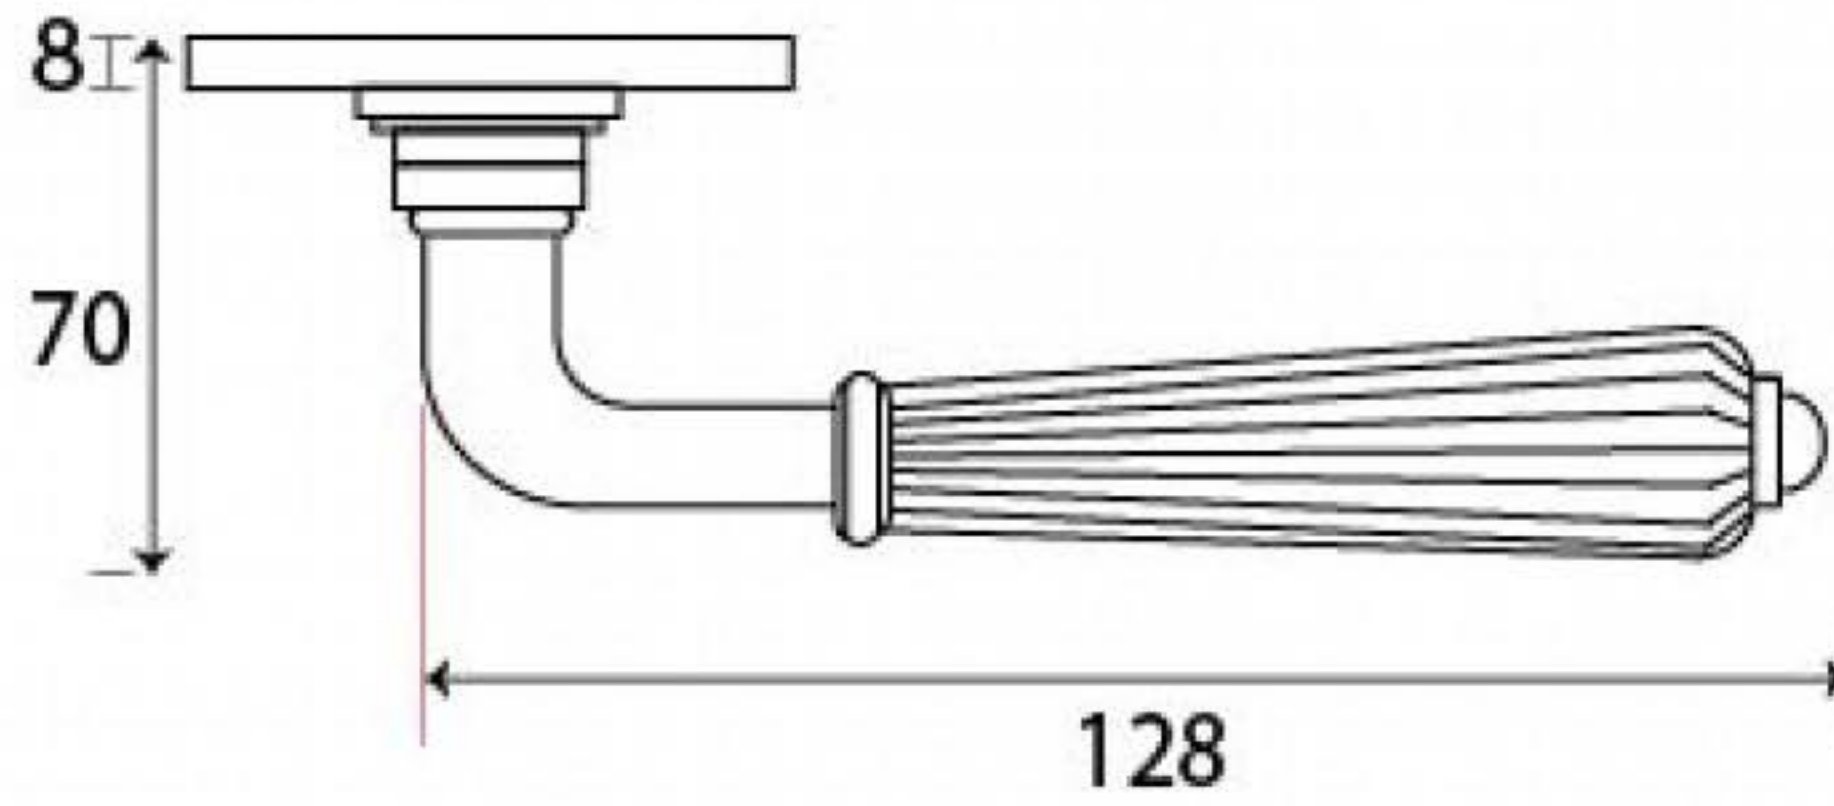

PRODUCT CODE 45321

SPINDLE

3/4" (19mm)
x8
gauge 6 (3.5mm)

x4
Male & Female Screws

HANDFORGED
TRADITIONAL
IRONMONGERY

Due to the hand crafted nature of our products all measurements are approximate and should be used as a guide only