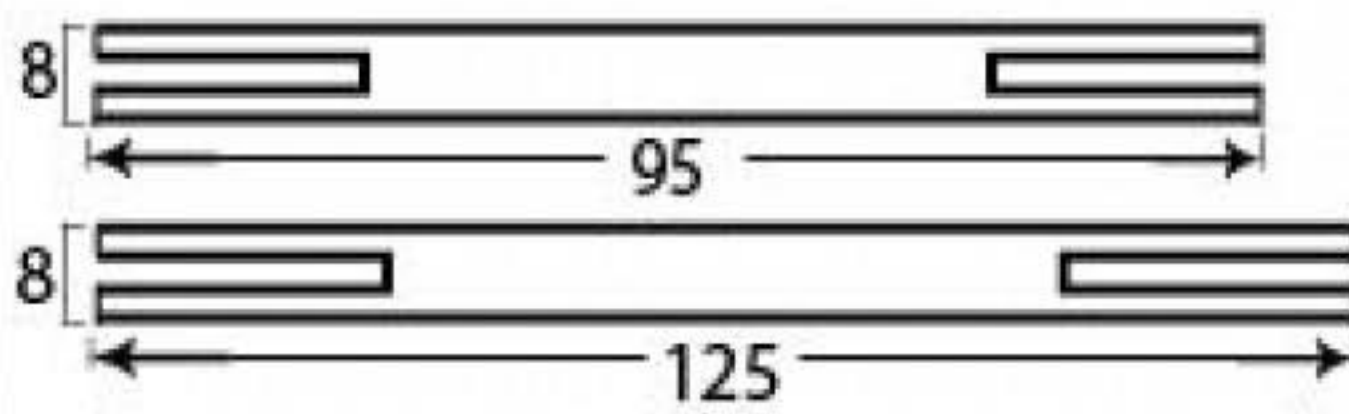

PRODUCT CODE 45327

SPINDLE

3/4" (19mm)
x8
gauge 6 (3.5mm)

x4
Male & Female Screws

HANDFORGED
TRADITIONAL
IRONMONGERY

Due to the hand crafted nature of our products all measurements are approximate and should be used as a guide only