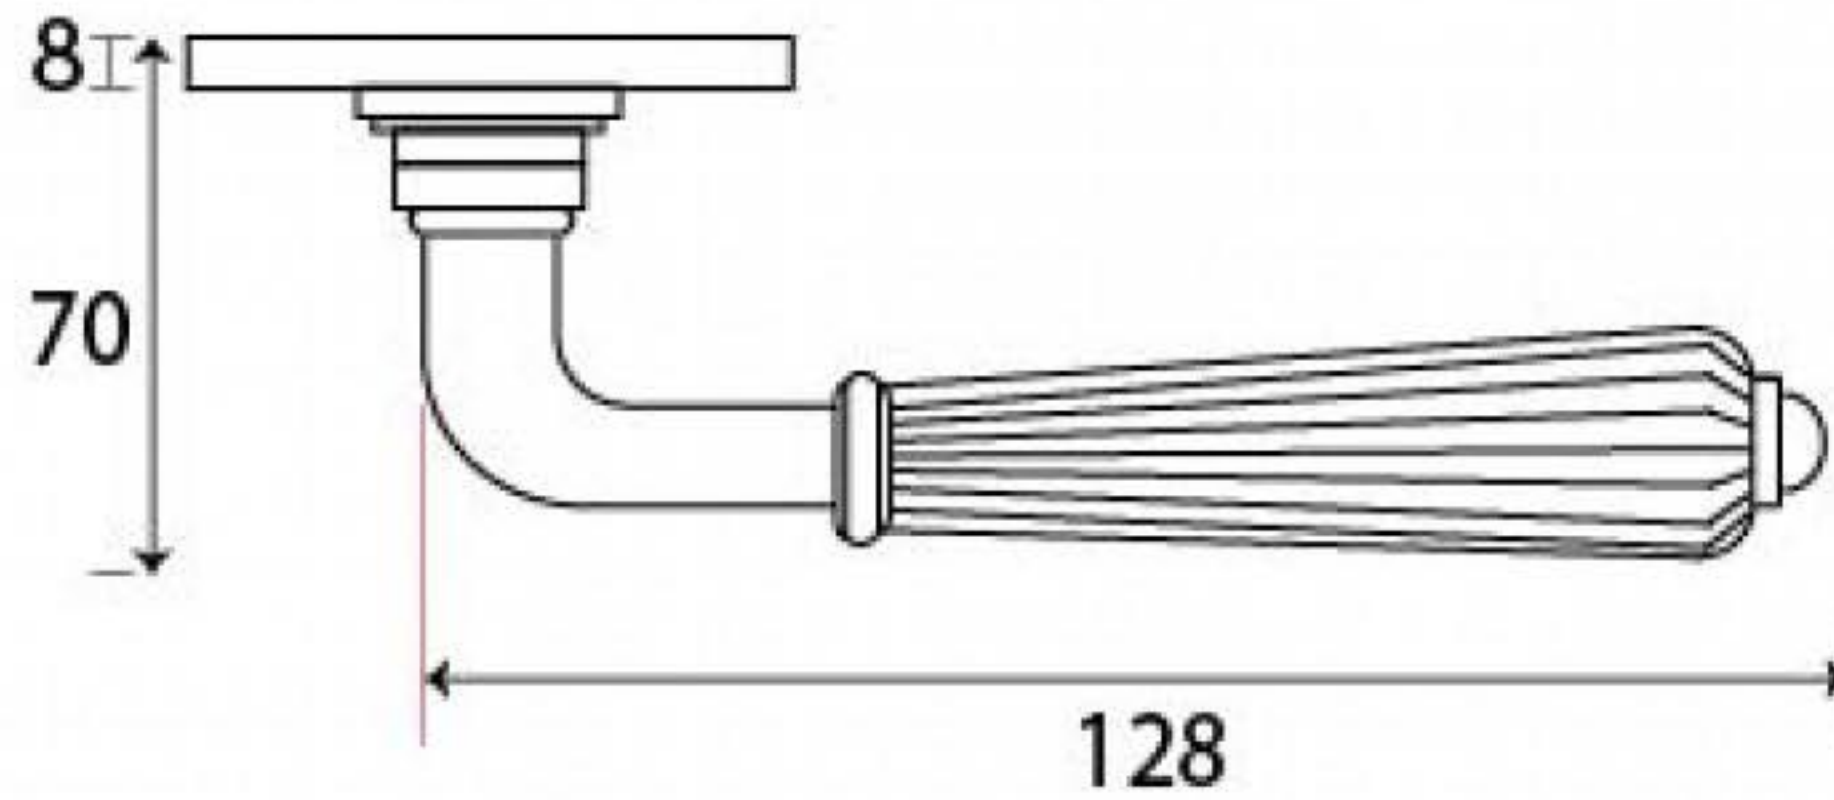

PRODUCT CODE 45327

SPINDLE

3/4" (19mm)
x8
gauge 6 (3.5mm)

x4
Male & Female Screws

HANDFORGED
TRADITIONAL
IRONMONGERY

Due to the hand crafted nature of our products all measurements are approximate and should be used as a guide only