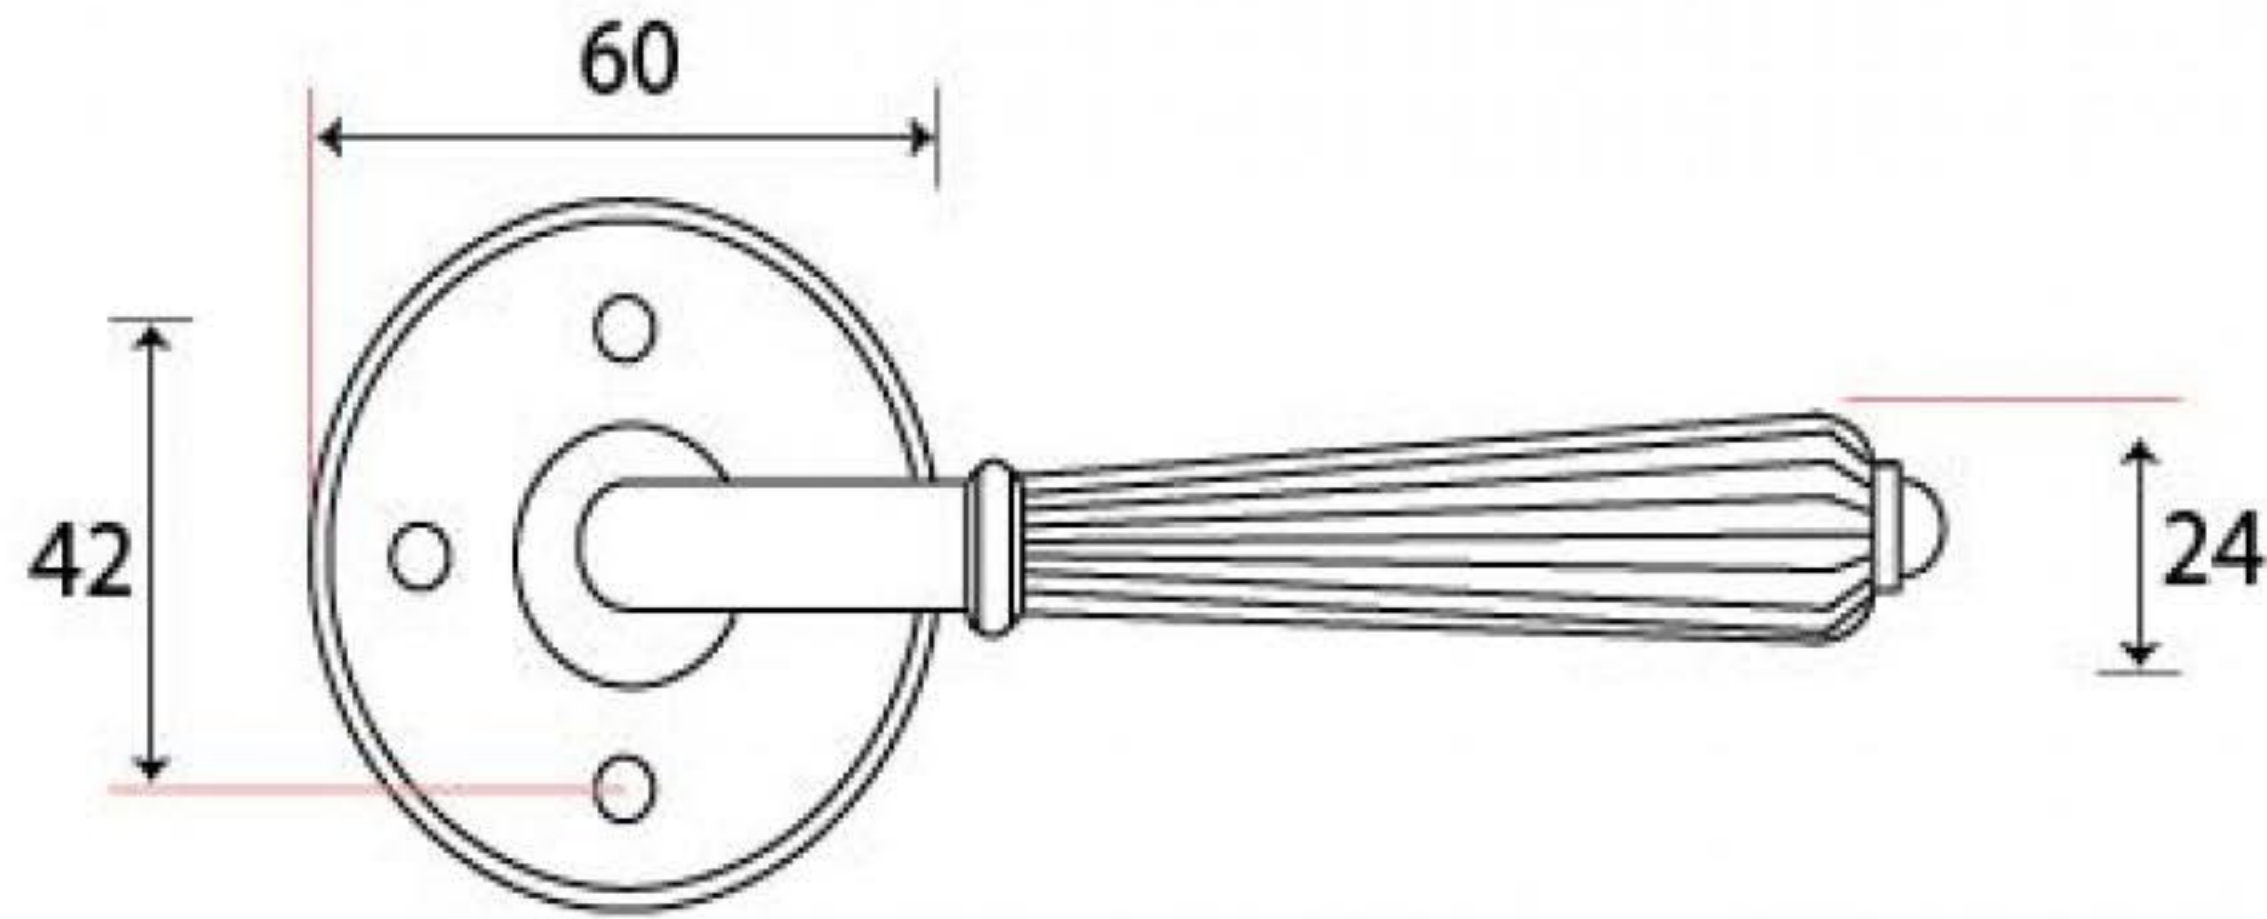

PRODUCT CODE 45327

SPINDLE

3/4" (19mm)
x8
gauge 6 (3.5mm)

x4
Male & Female Screws

HANDFORGED
TRADITIONAL
IRONMONGERY

Due to the hand crafted nature of our products all measurements are approximate and should be used as a guide only