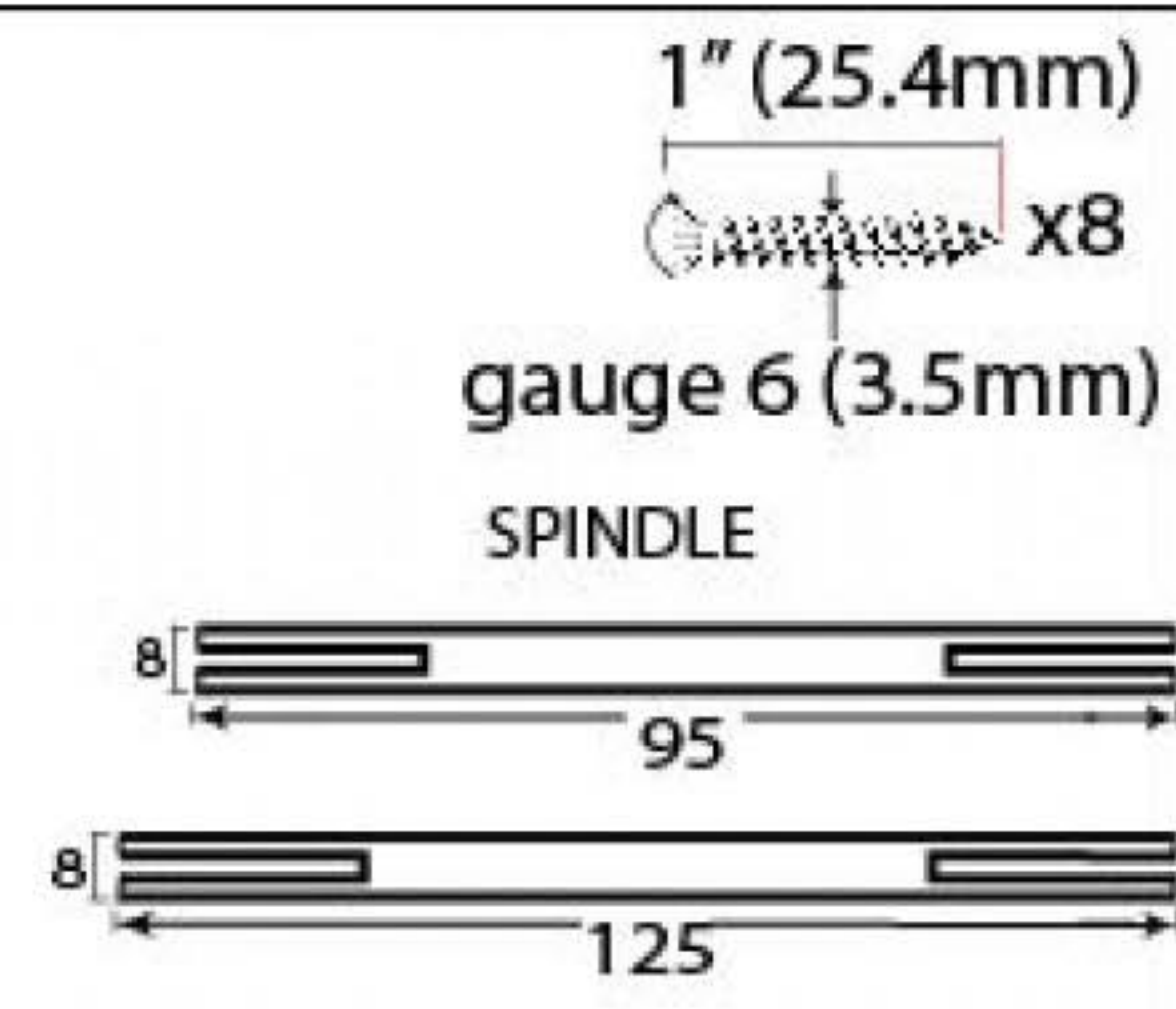

PRODUCT CODE 45328

HANDFORGED  
TRADITIONAL  
IRONMONGERY

Due to the hand crafted nature of our products all measurements are approximate and should be used as a guide only