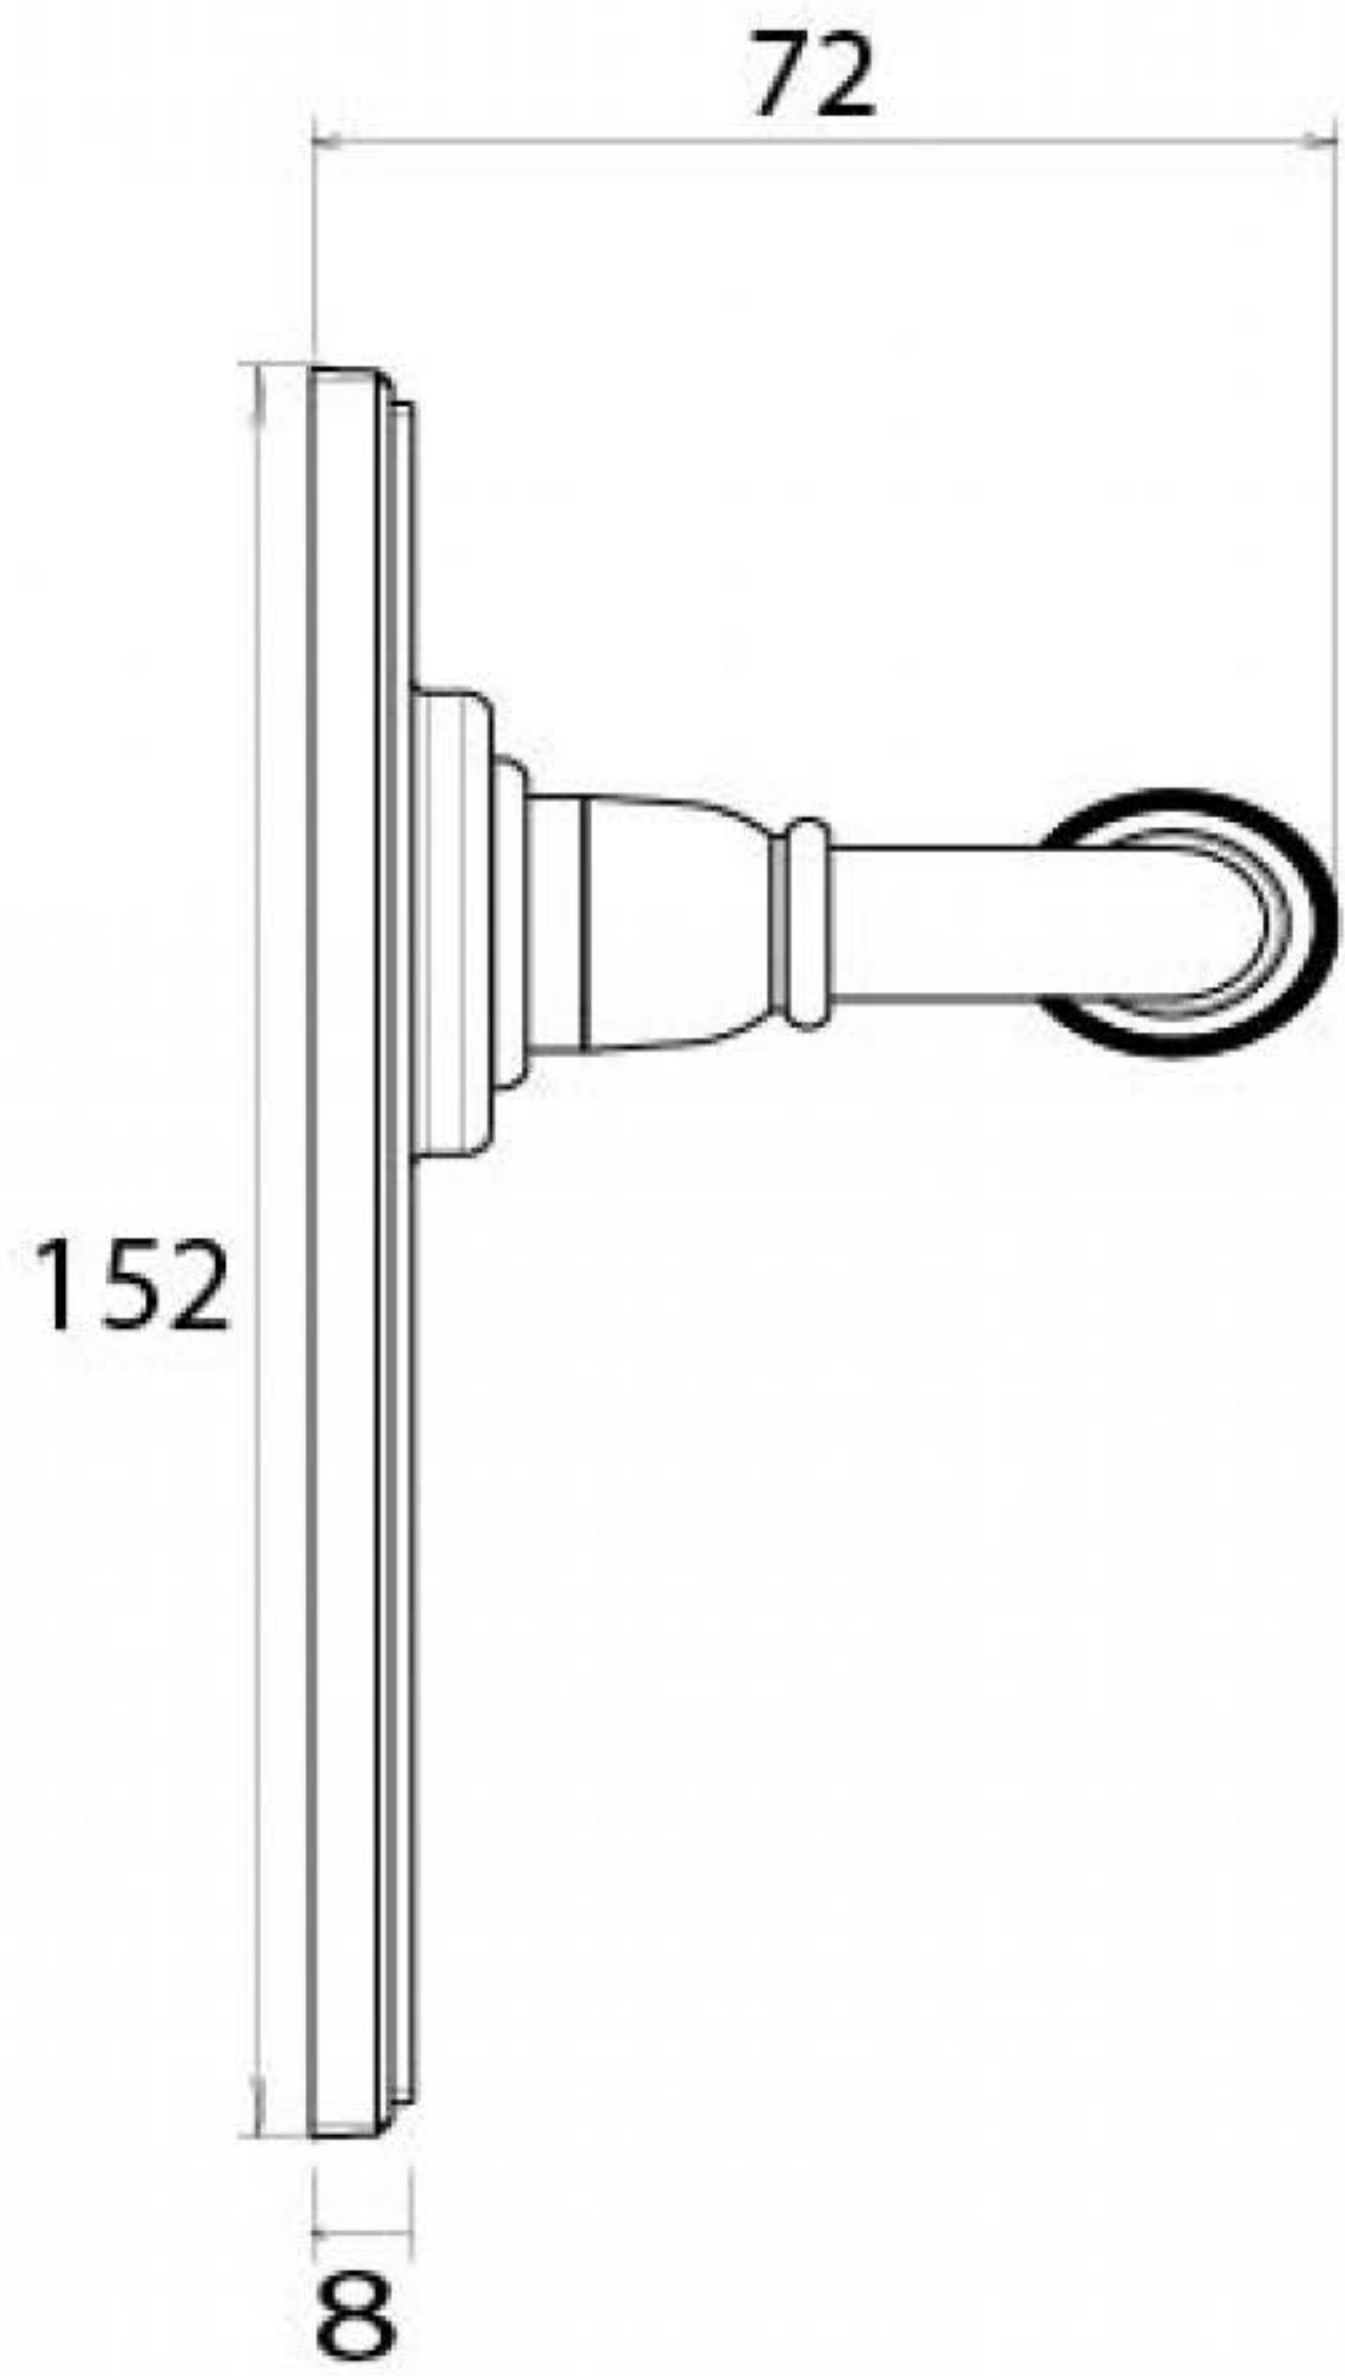

PRODUCT CODE 45328

HANDFORGED  
TRADITIONAL  
IRONMONGERY

Due to the hand crafted nature of our products all measurements are approximate and should be used as a guide only