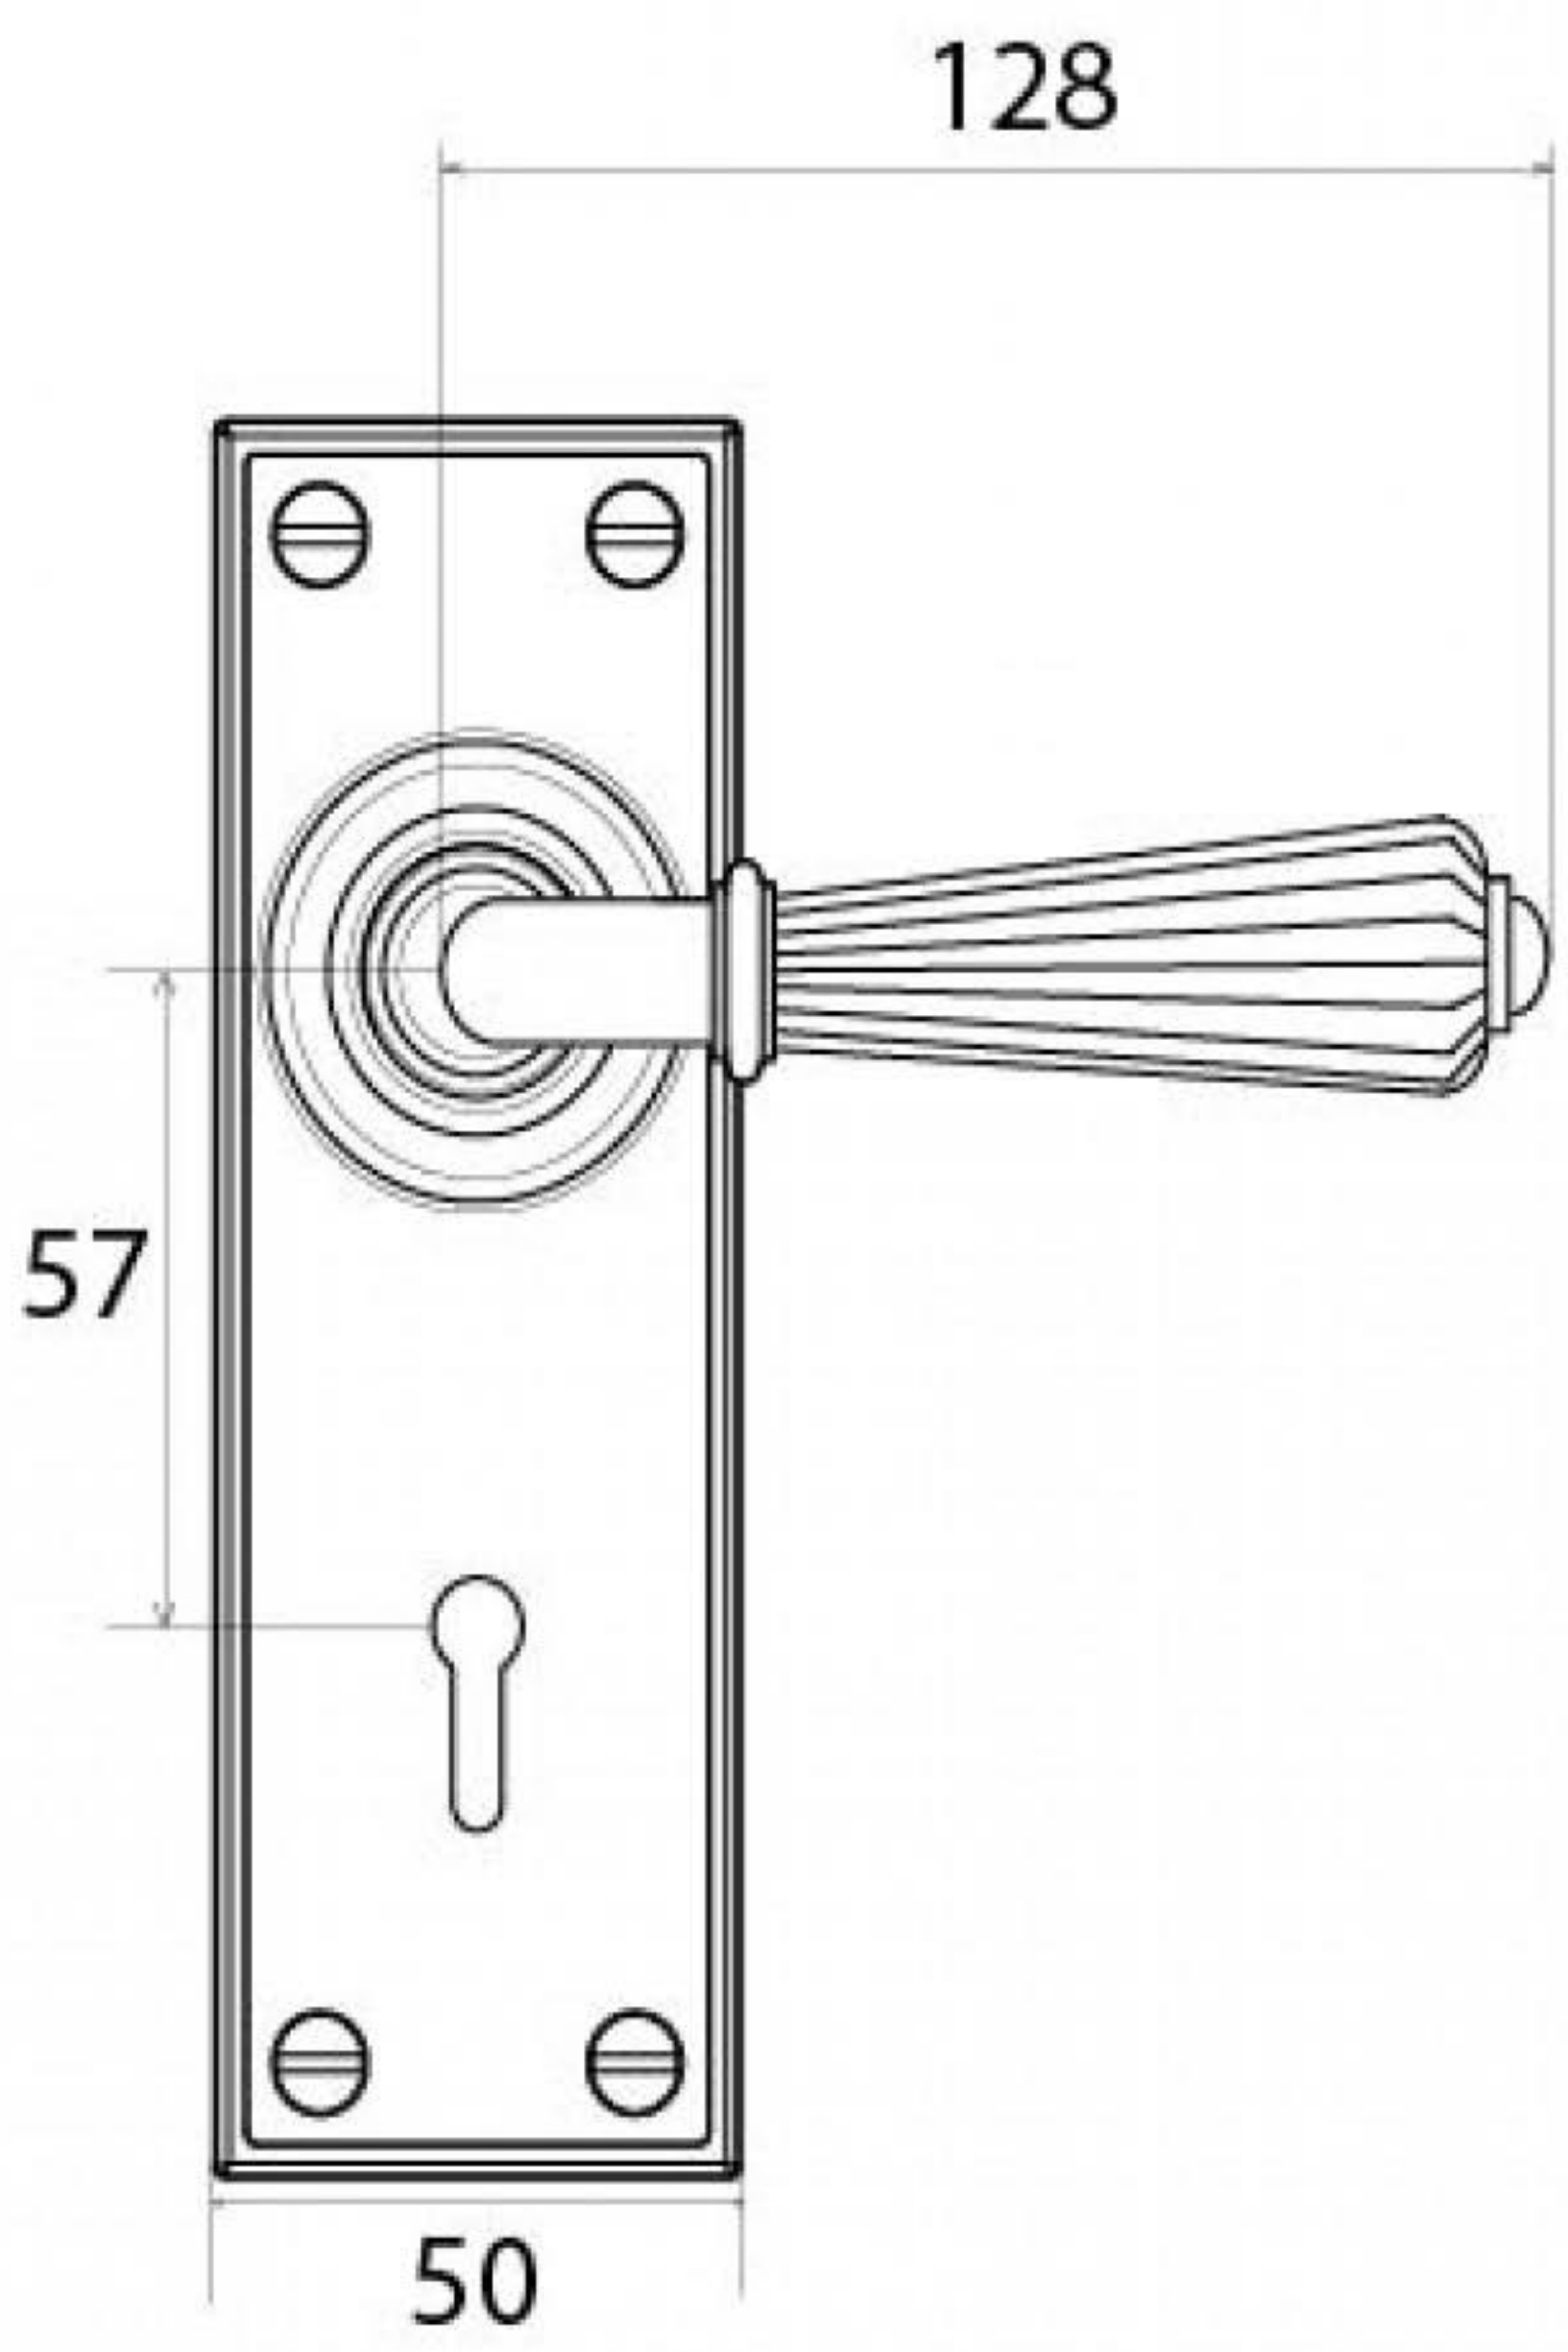

PRODUCT CODE 45328

HANDFORGED  
TRADITIONAL  
IRONMONGERY

Due to the hand crafted nature of our products all measurements are approximate and should be used as a guide only