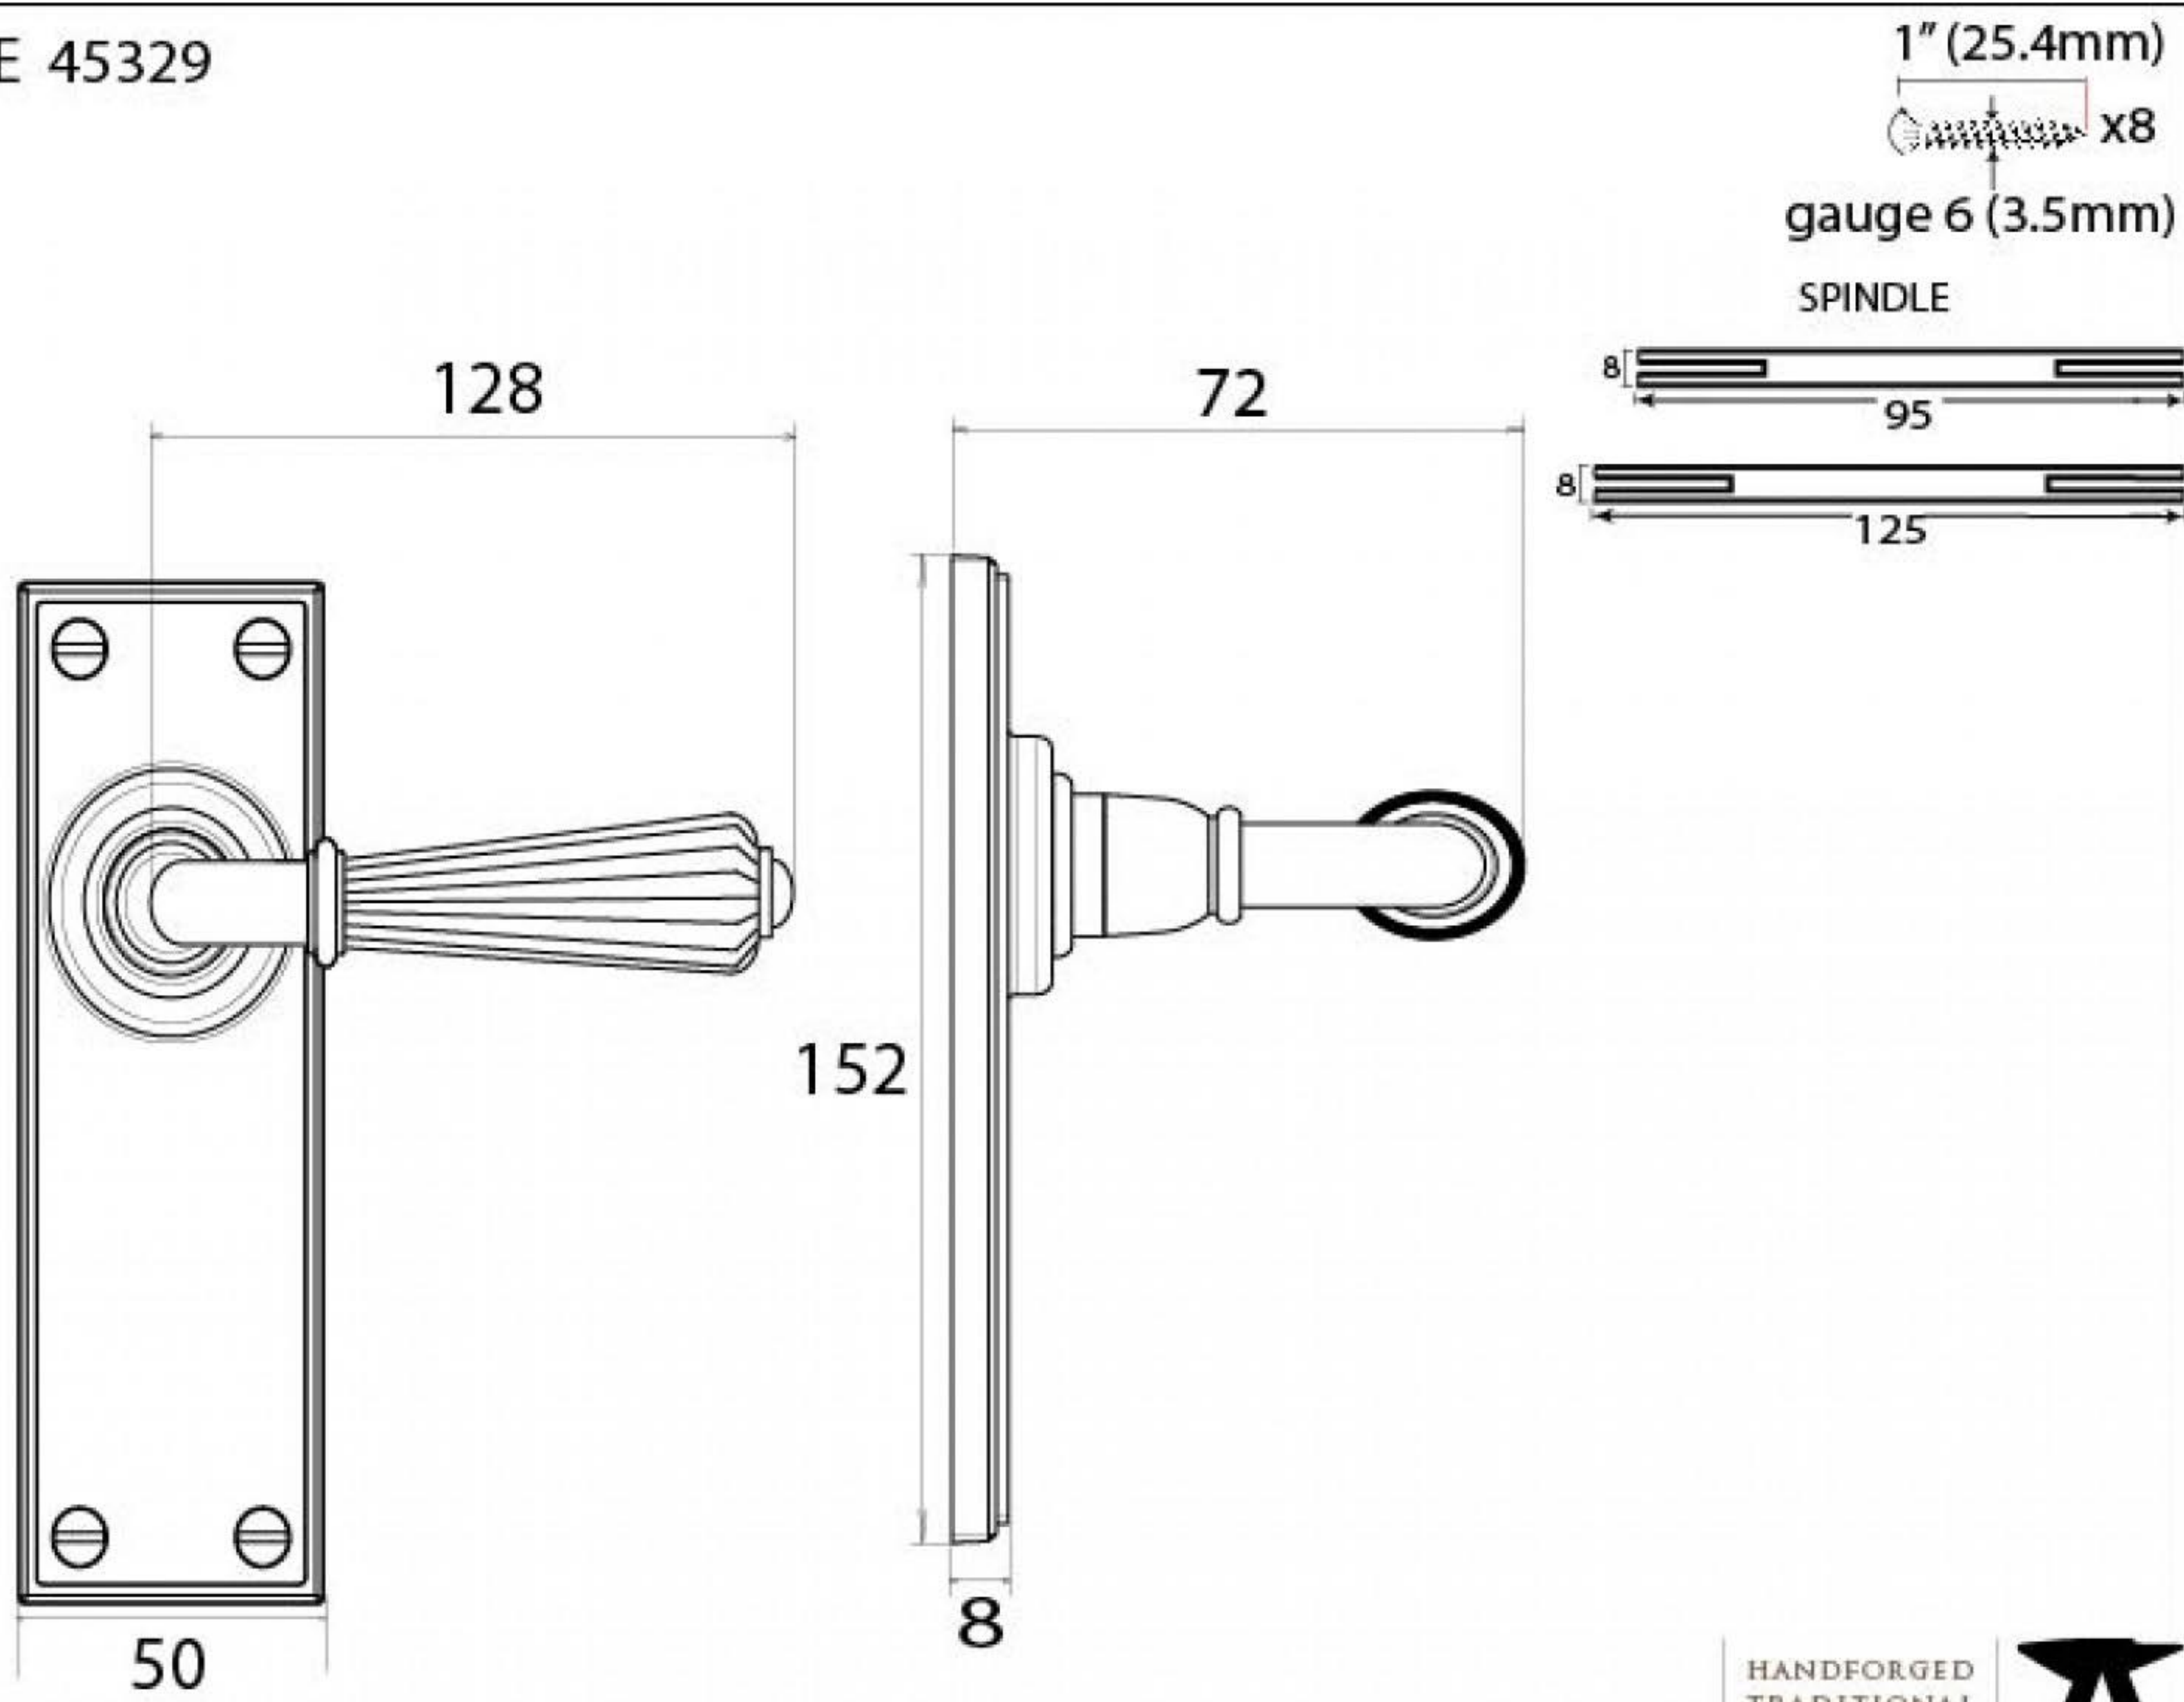

PRODUCT CODE 45329

HANDFORGED  
TRADITIONAL  
IRONMONGERY

Due to the hand crafted nature of our products all measurements are approximate and should be used as a guide only