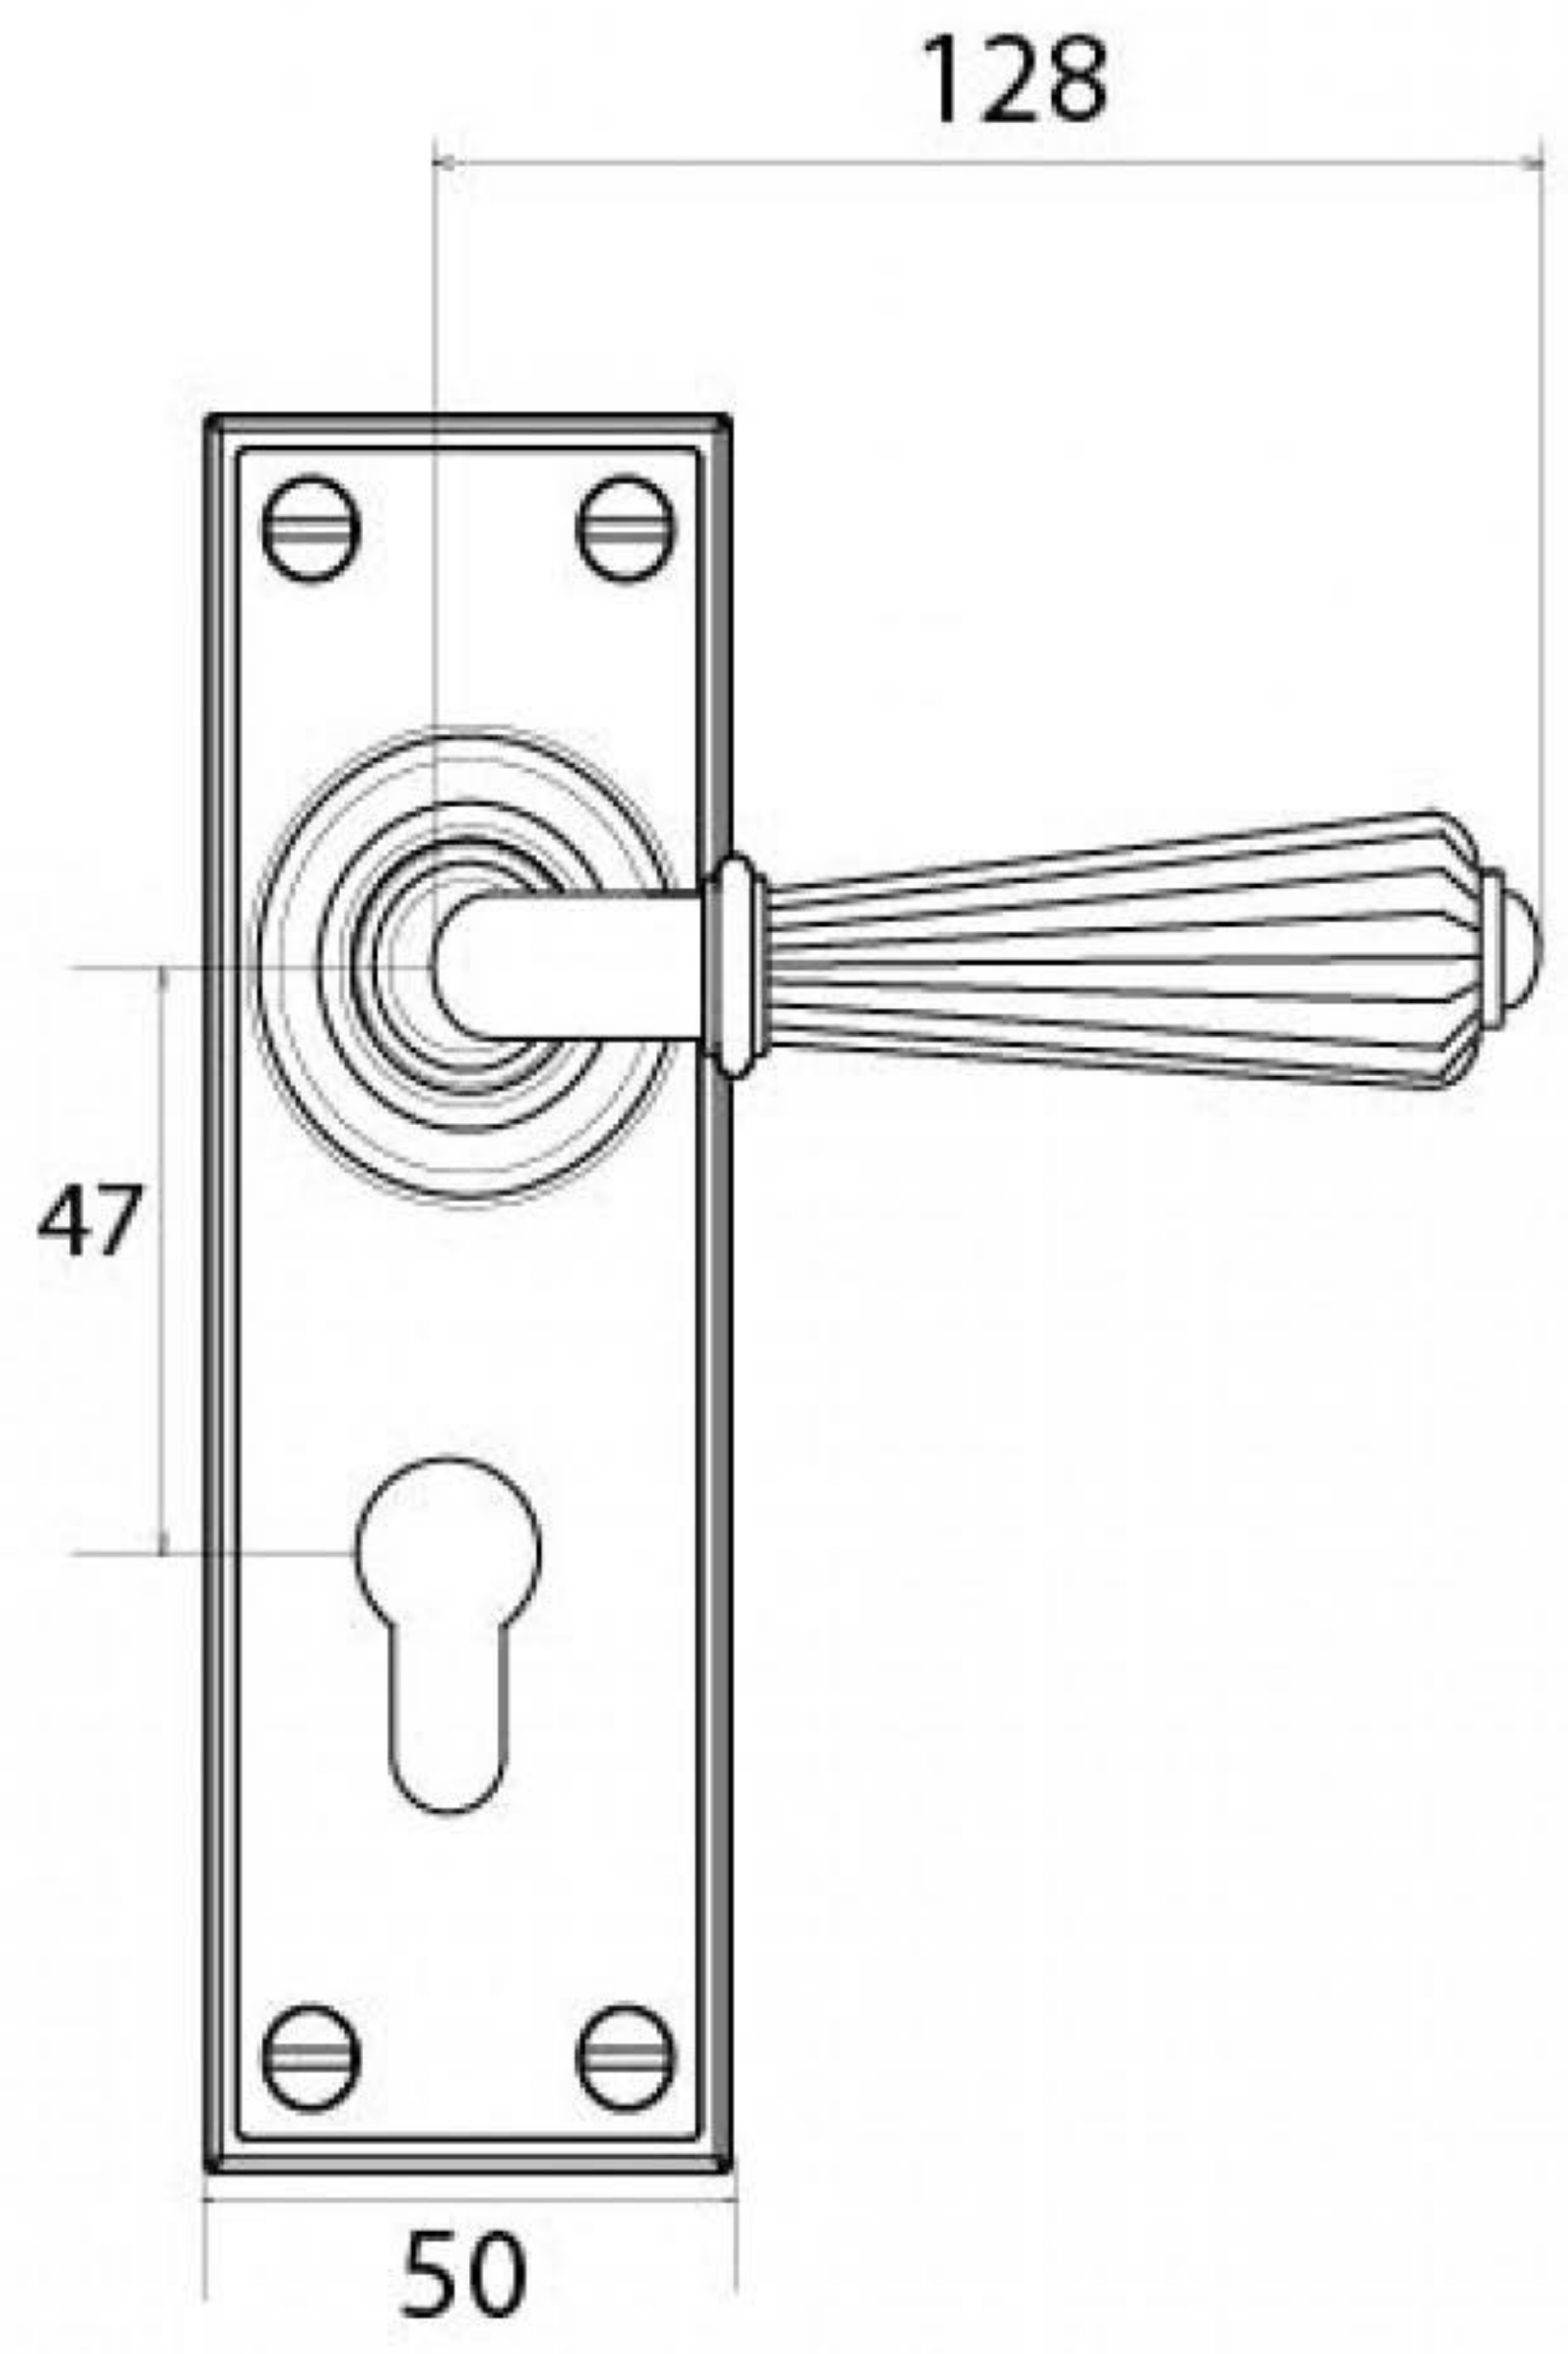

PRODUCT CODE 45331

1" (25.4mm)
X8
gauge 6 (3.5mm)

SPINDLE

HANDFORGED
TRADITIONAL
IRONMONGERY

Due to the hand crafted nature of our products all measurements are approximate and should be used as a guide only