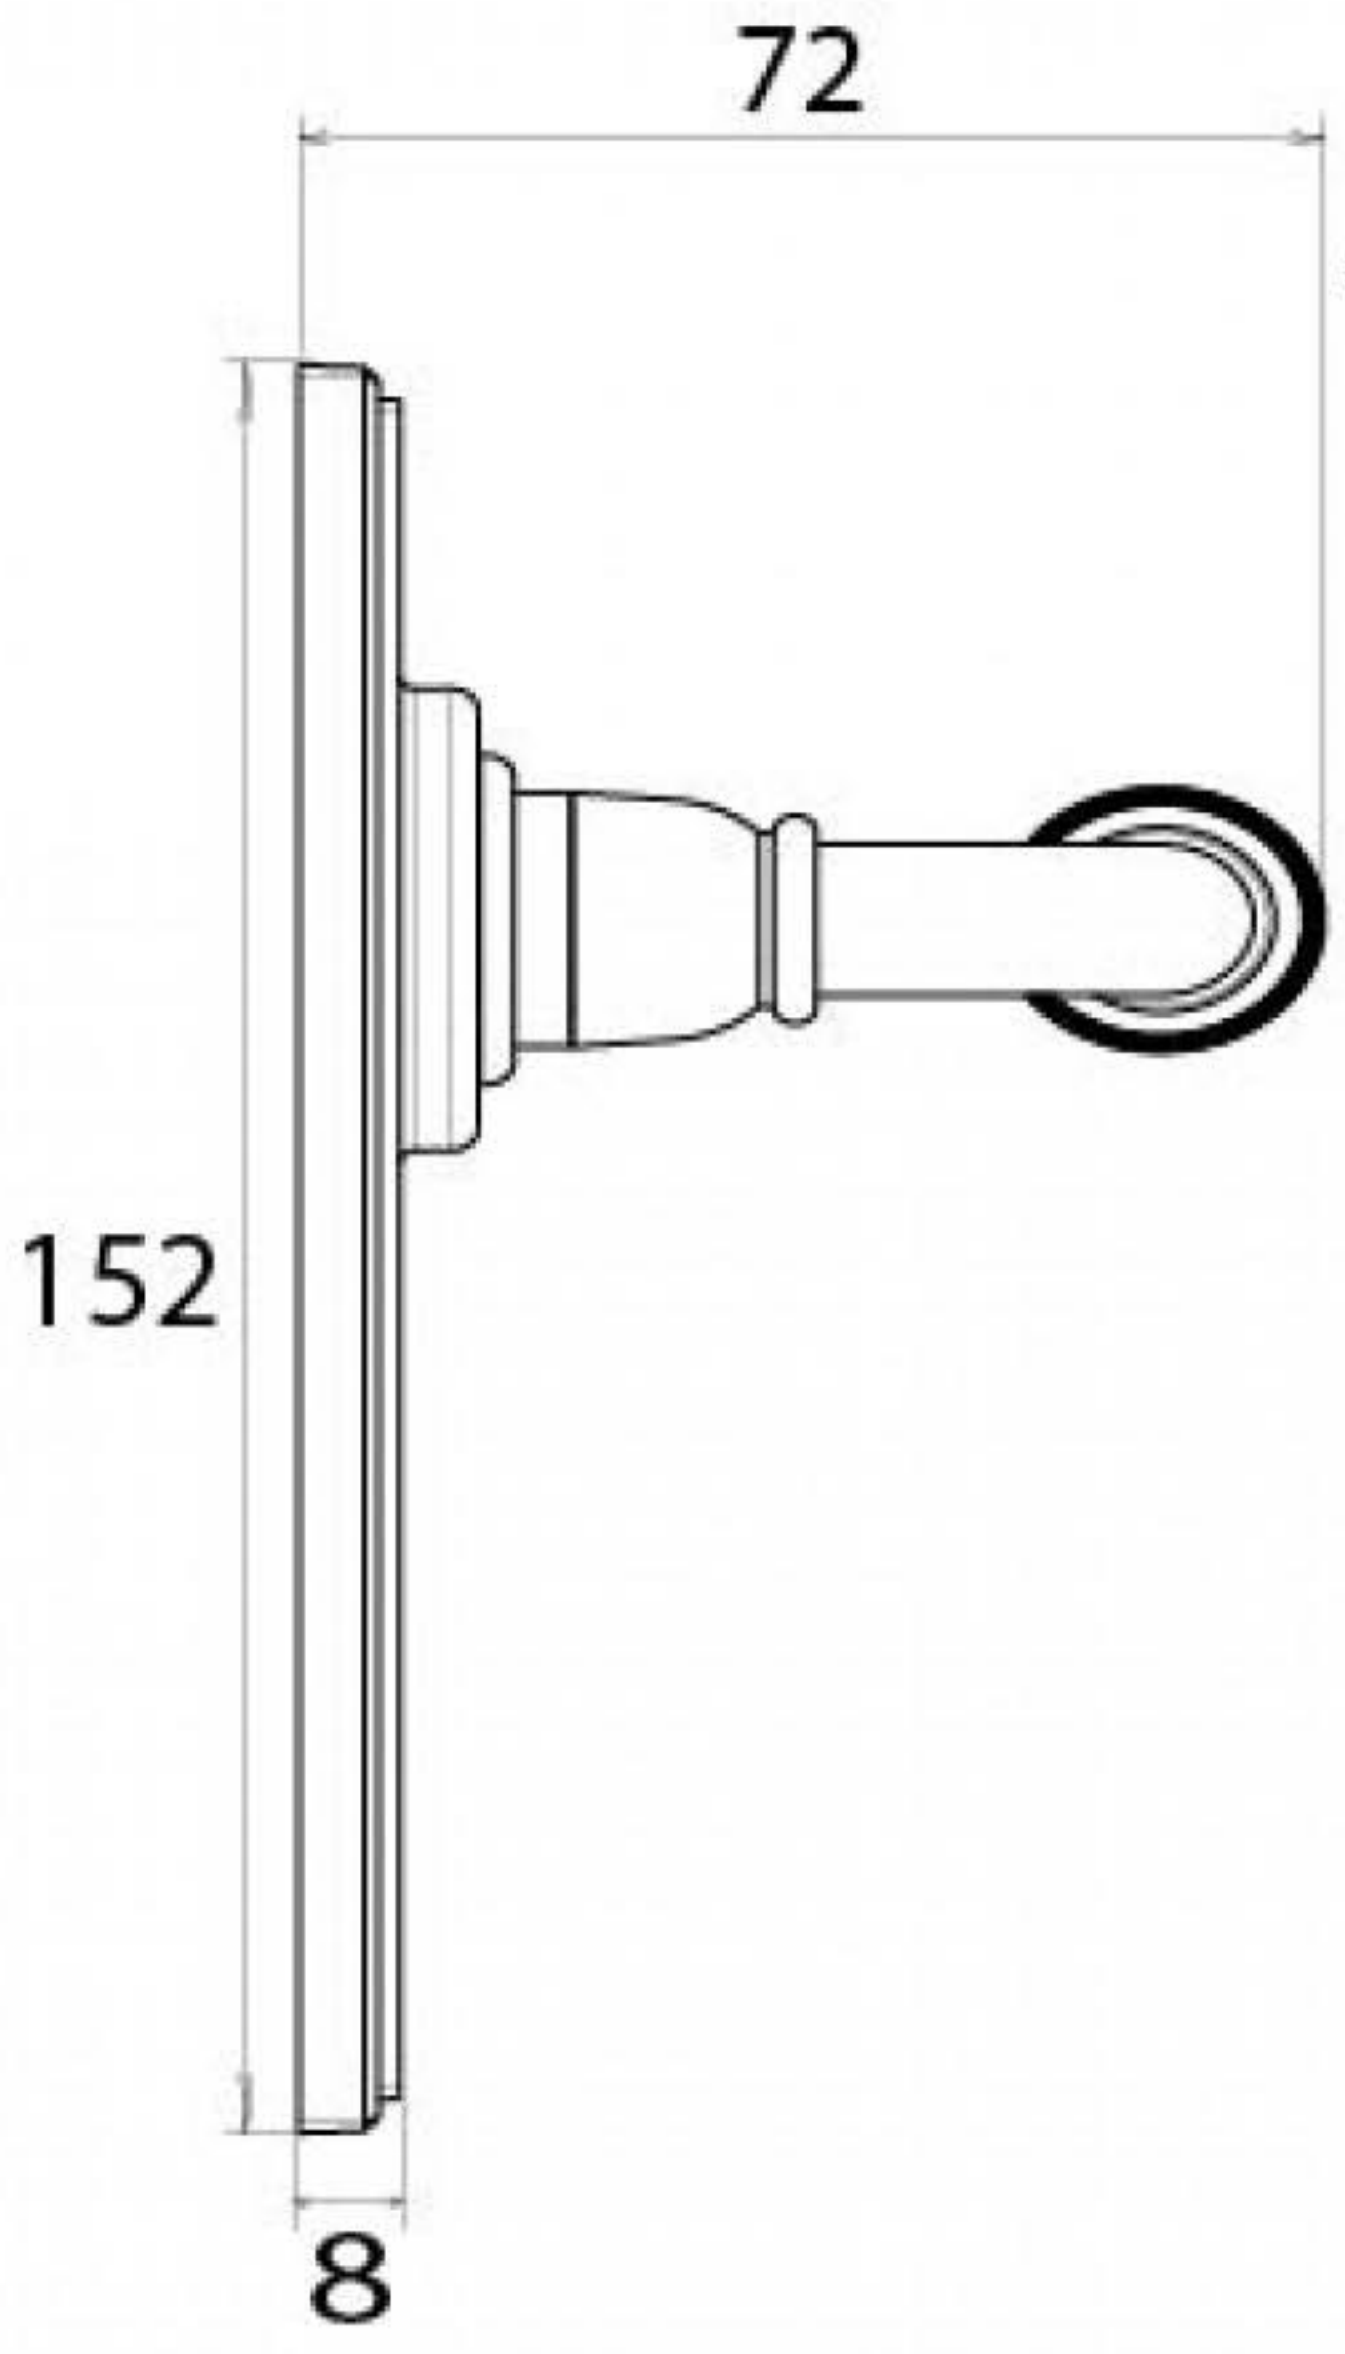

PRODUCT CODE 45331

1" (25.4mm)
X8
gauge 6 (3.5mm)

SPINDLE

HANDFORGED
TRADITIONAL
IRONMONGERY

Due to the hand crafted nature of our products all measurements are approximate and should be used as a guide only