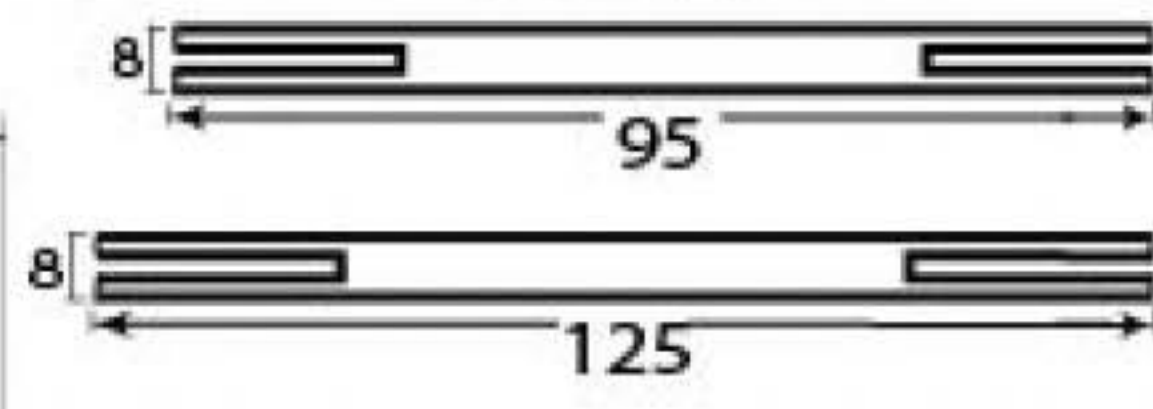

PRODUCT CODE 45331

1" (25.4mm)
X8
gauge 6 (3.5mm)

SPINDLE

HANDFORGED
TRADITIONAL
IRONMONGERY

Due to the hand crafted nature of our products all measurements are approximate and should be used as a guide only