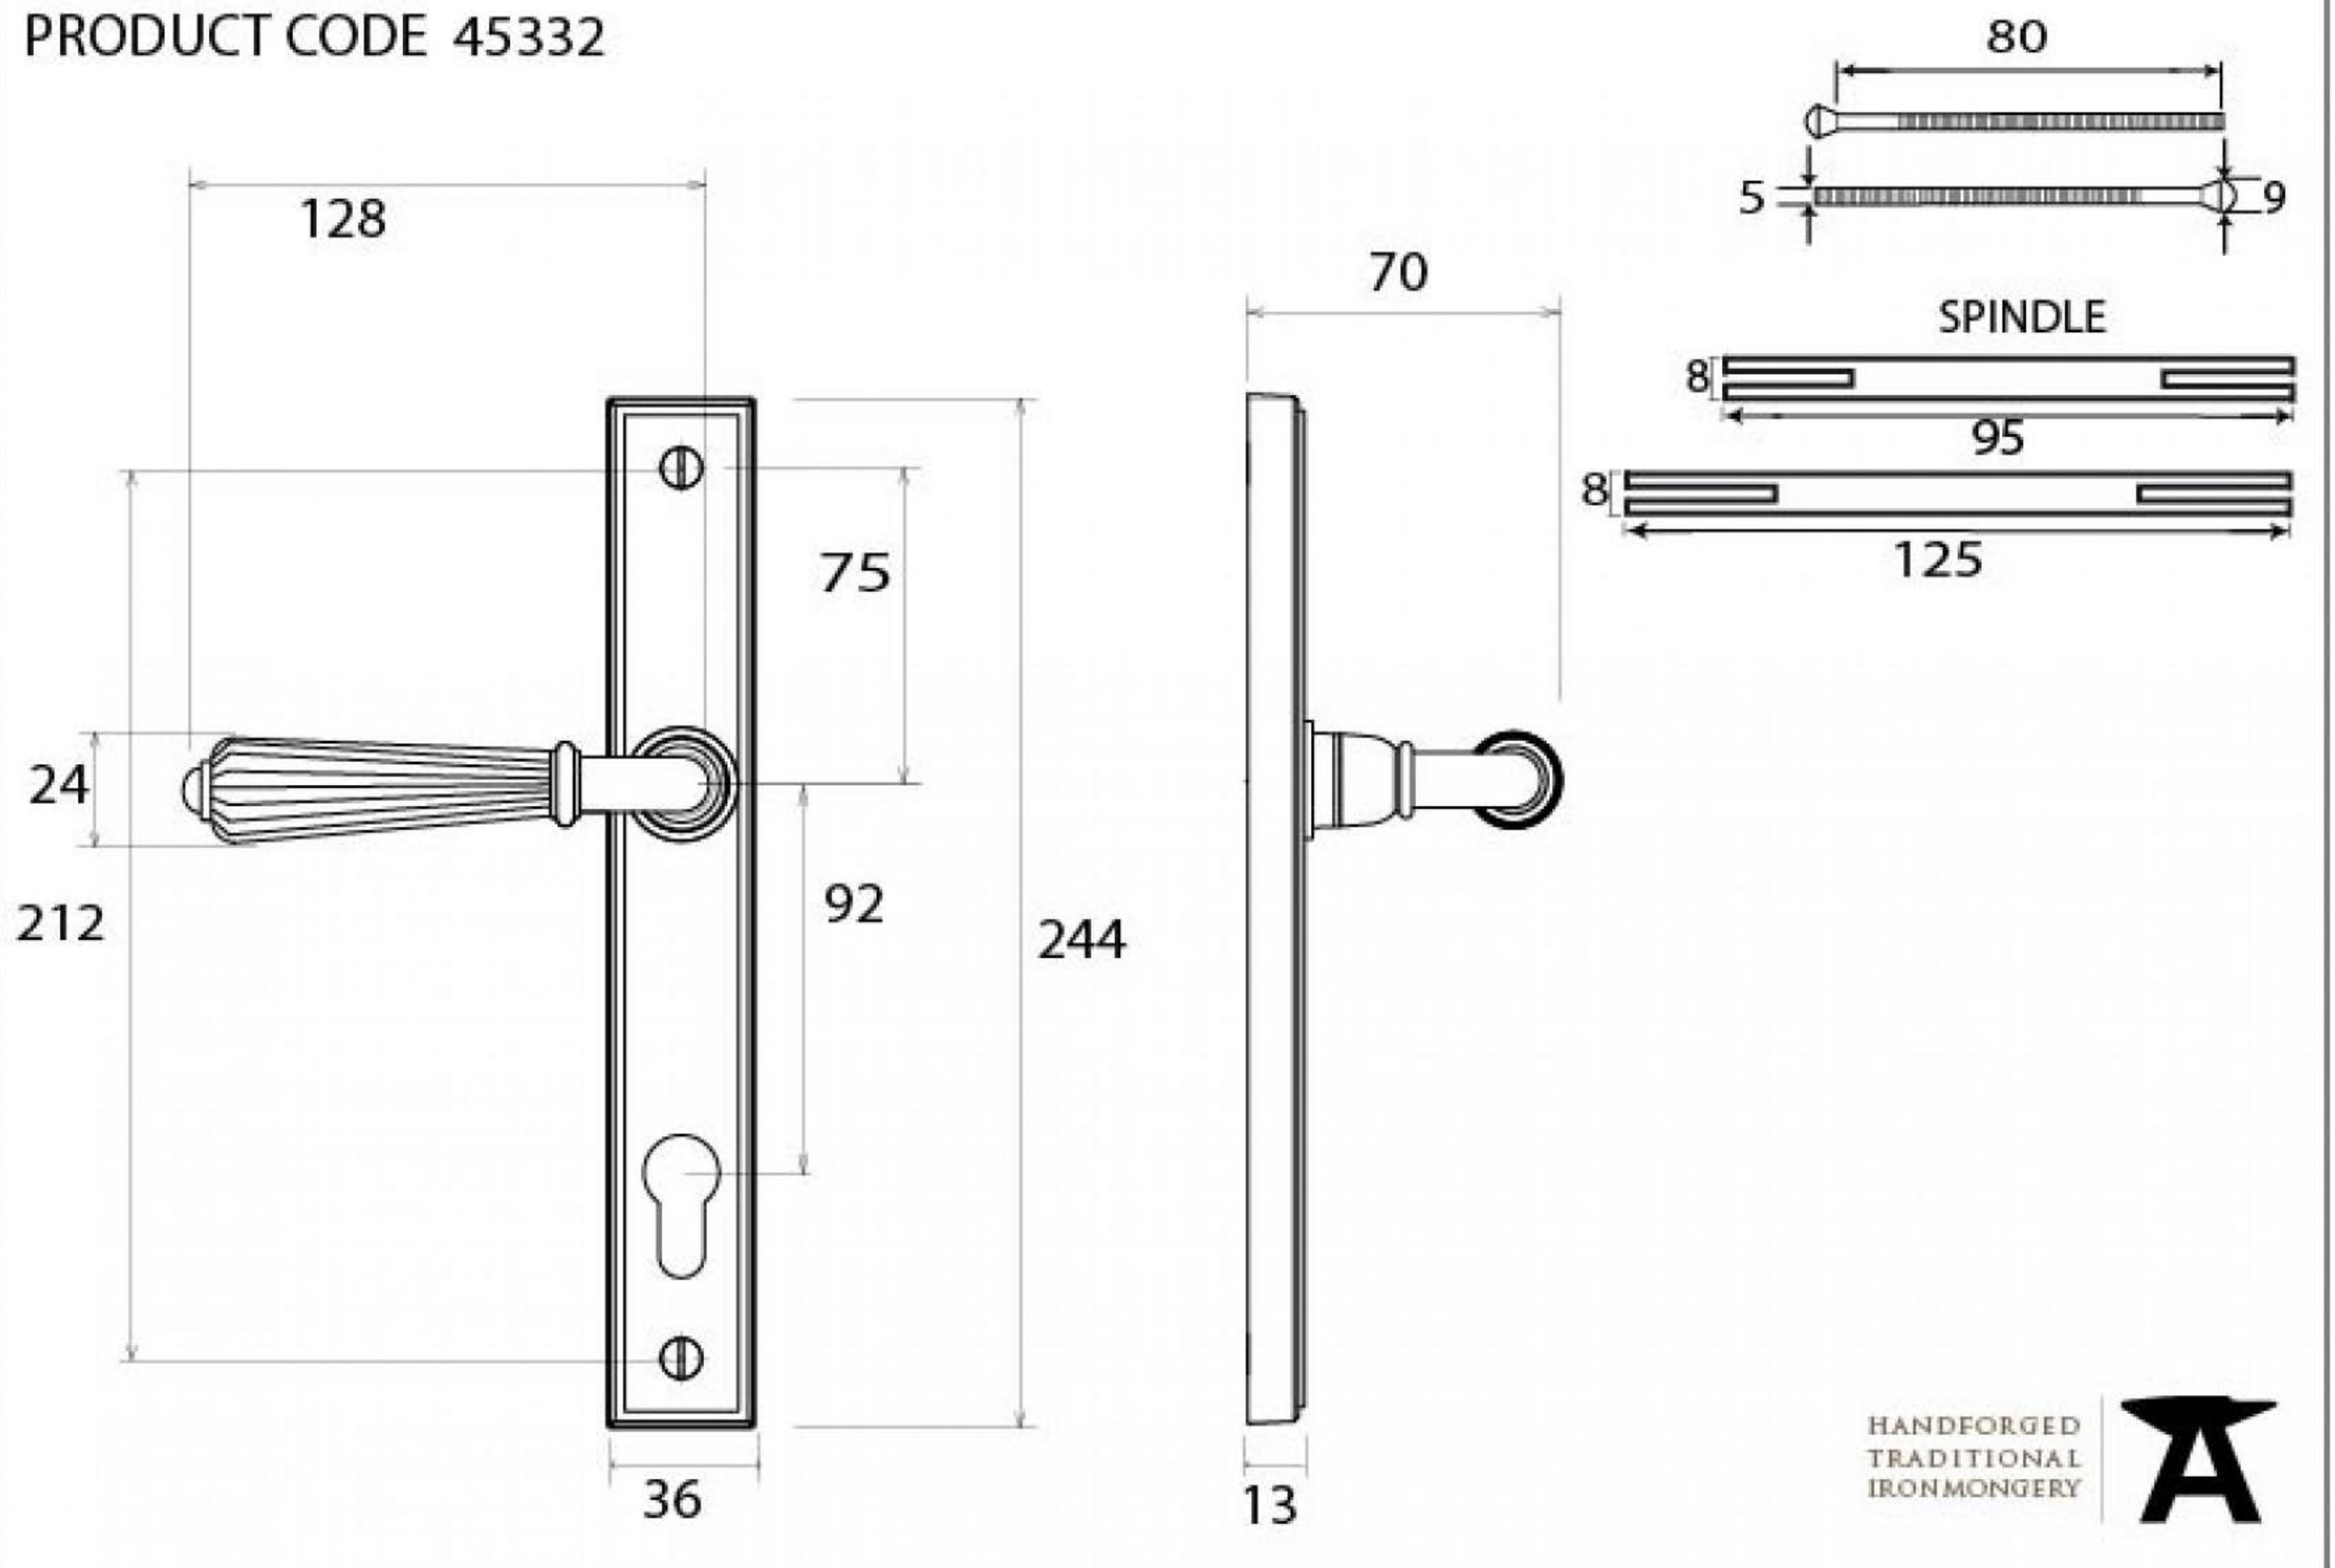

PRODUCT CODE 45332

Due to the hand crafted nature of our products all measurements are approximate and should be used as a guide only

HANDFORGED
TRADITIONAL
IRONMONGERY