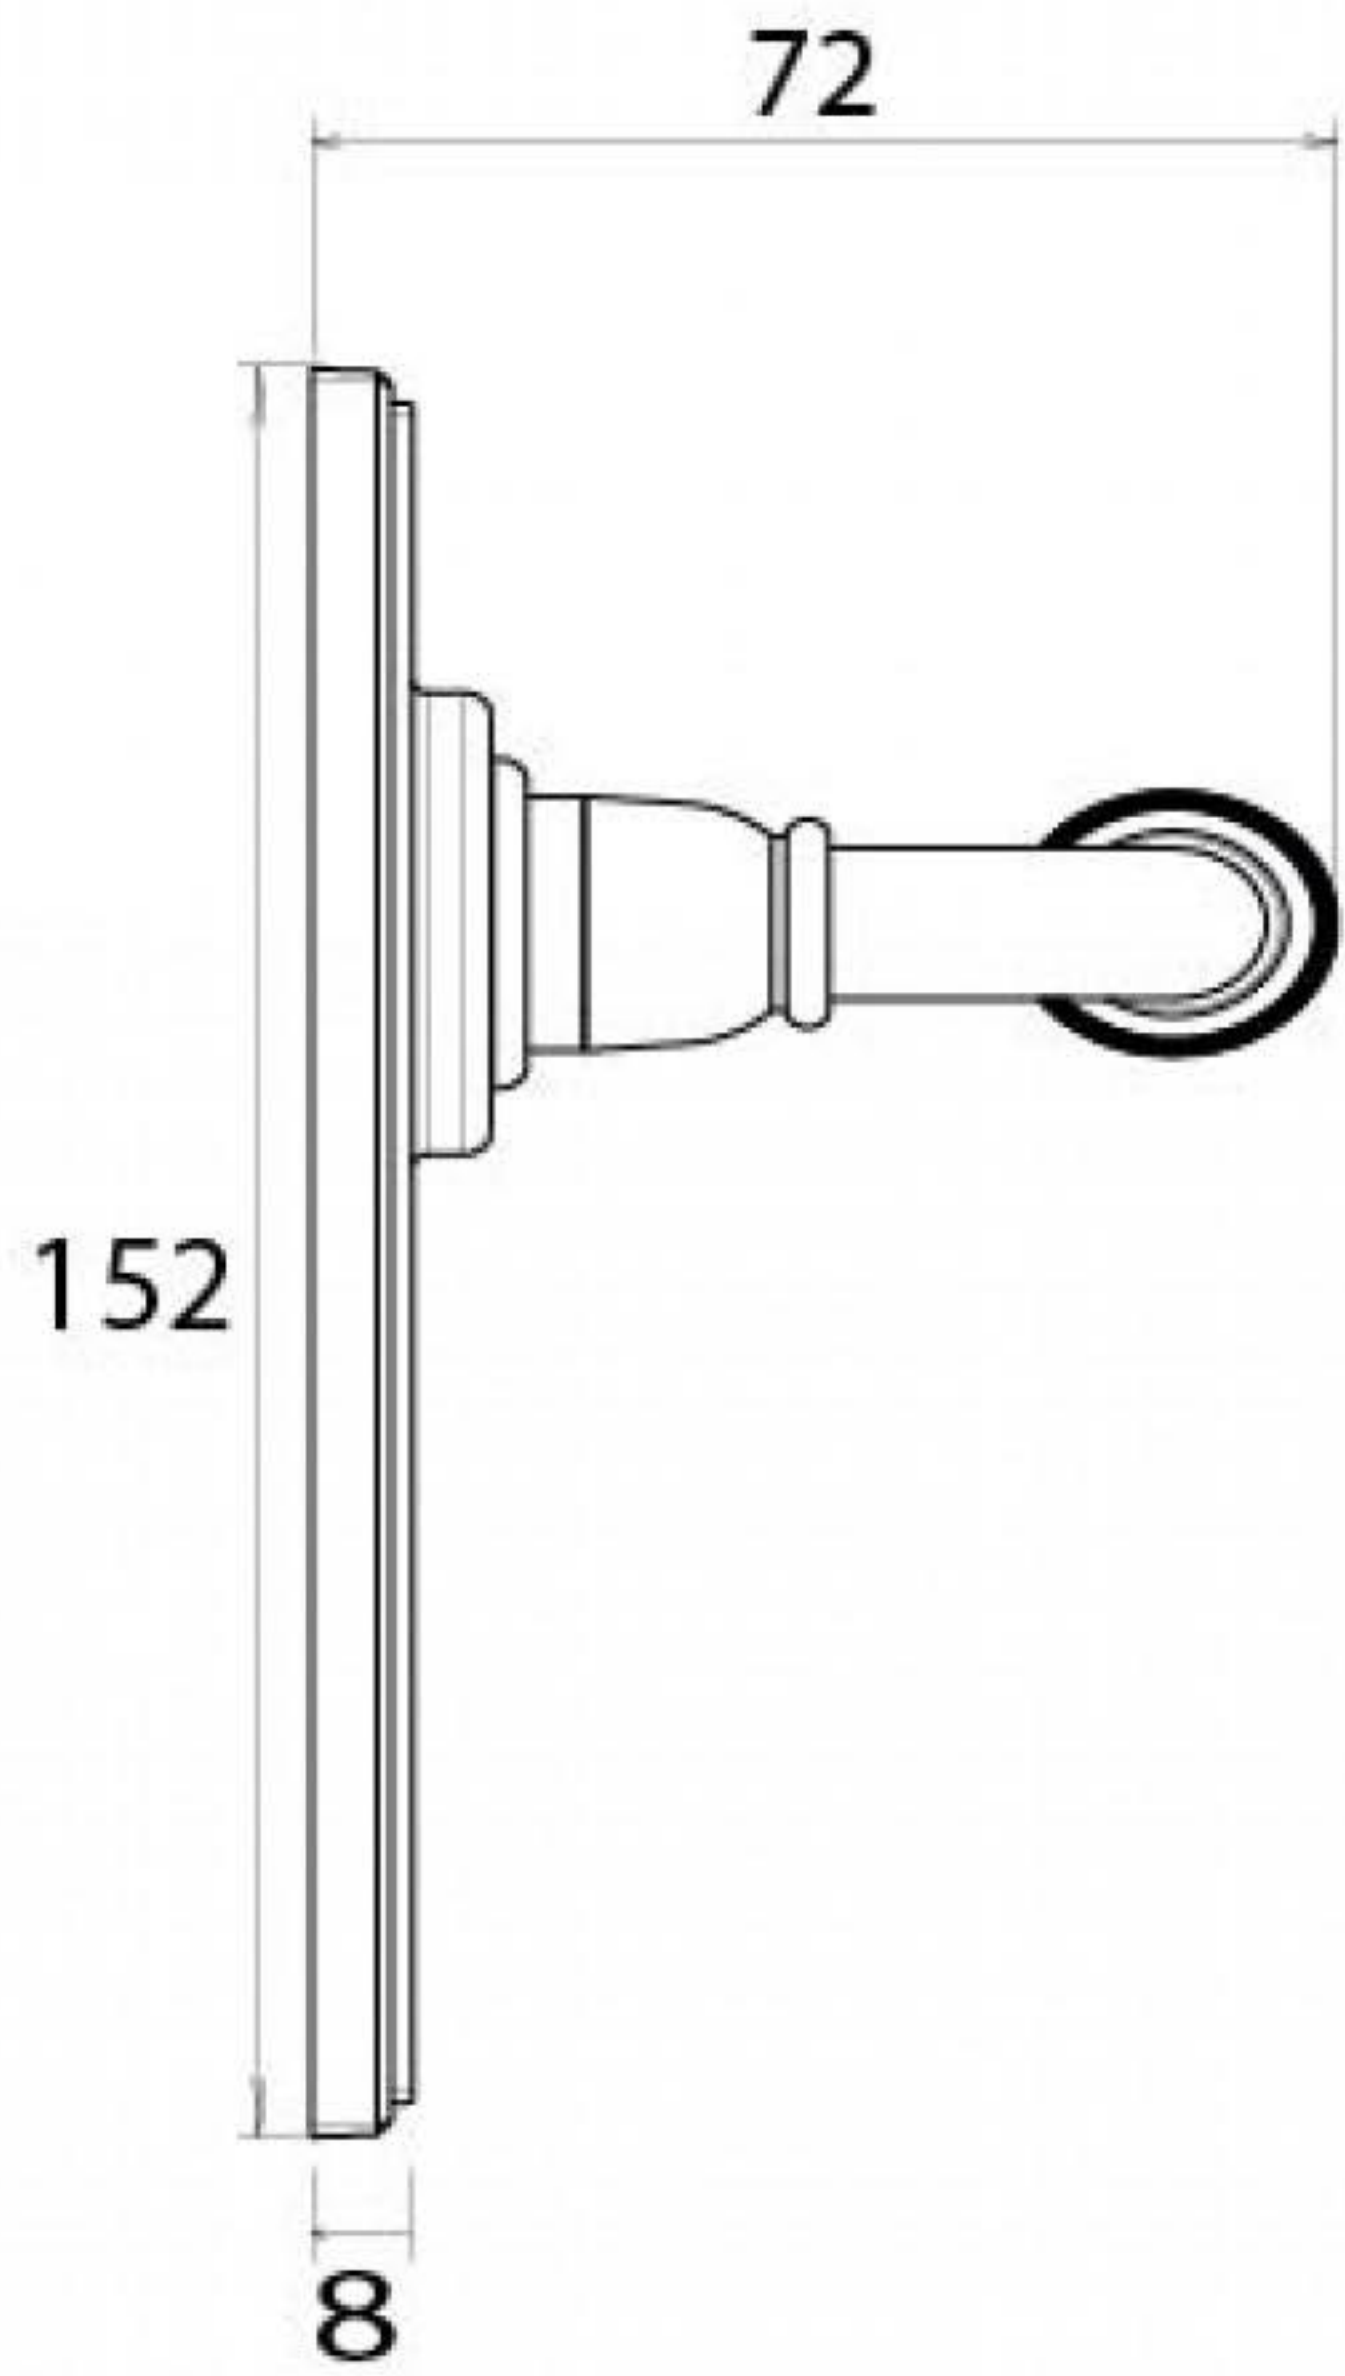

PRODUCT CODE 45334

HANDFORGED
TRADITIONAL
IRONMONGERY

Due to the hand crafted nature of our products all measurements are approximate and should be used as a guide only