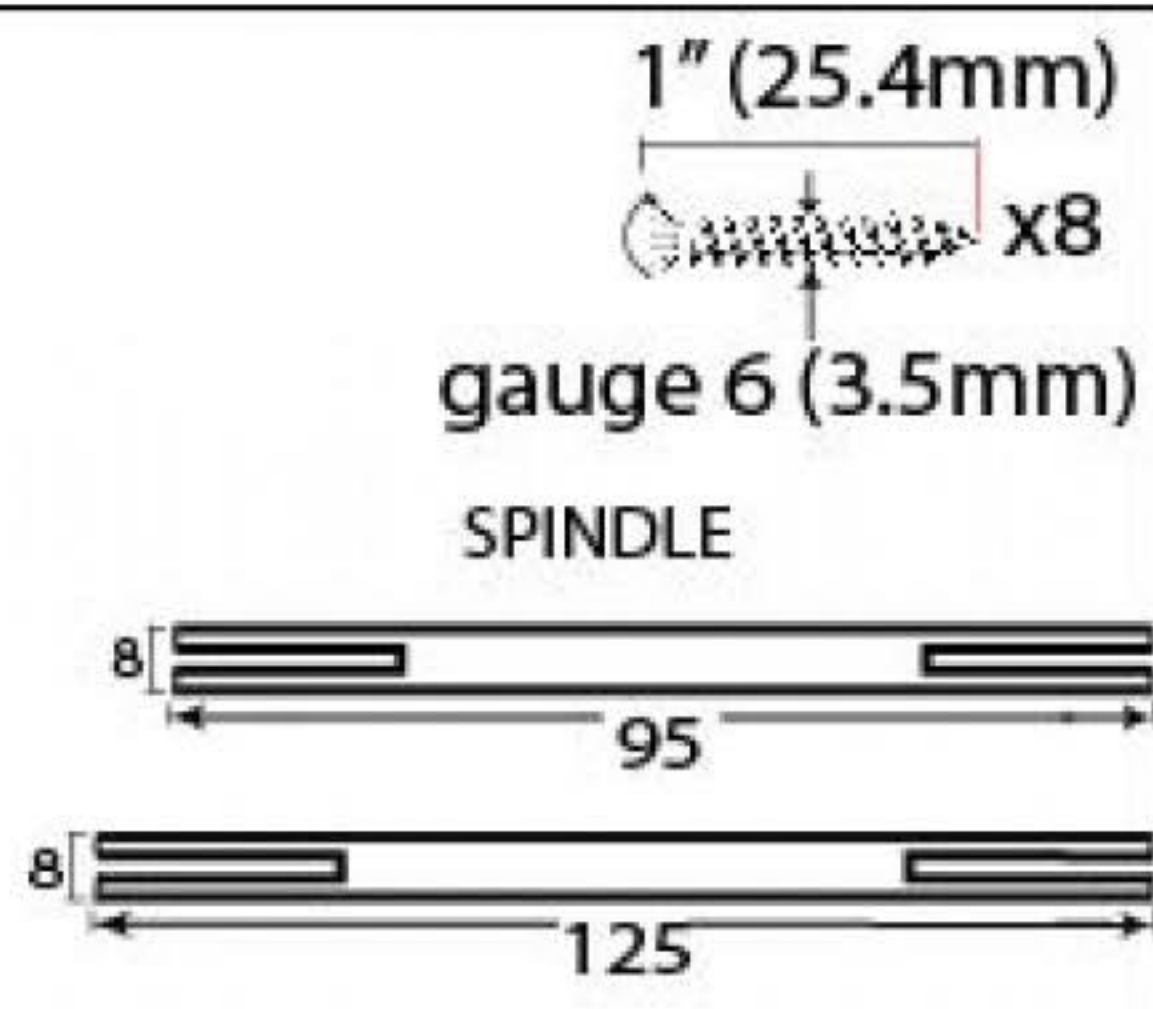

PRODUCT CODE 45334

HANDFORGED
TRADITIONAL
IRONMONGERY

Due to the hand crafted nature of our products all measurements are approximate and should be used as a guide only