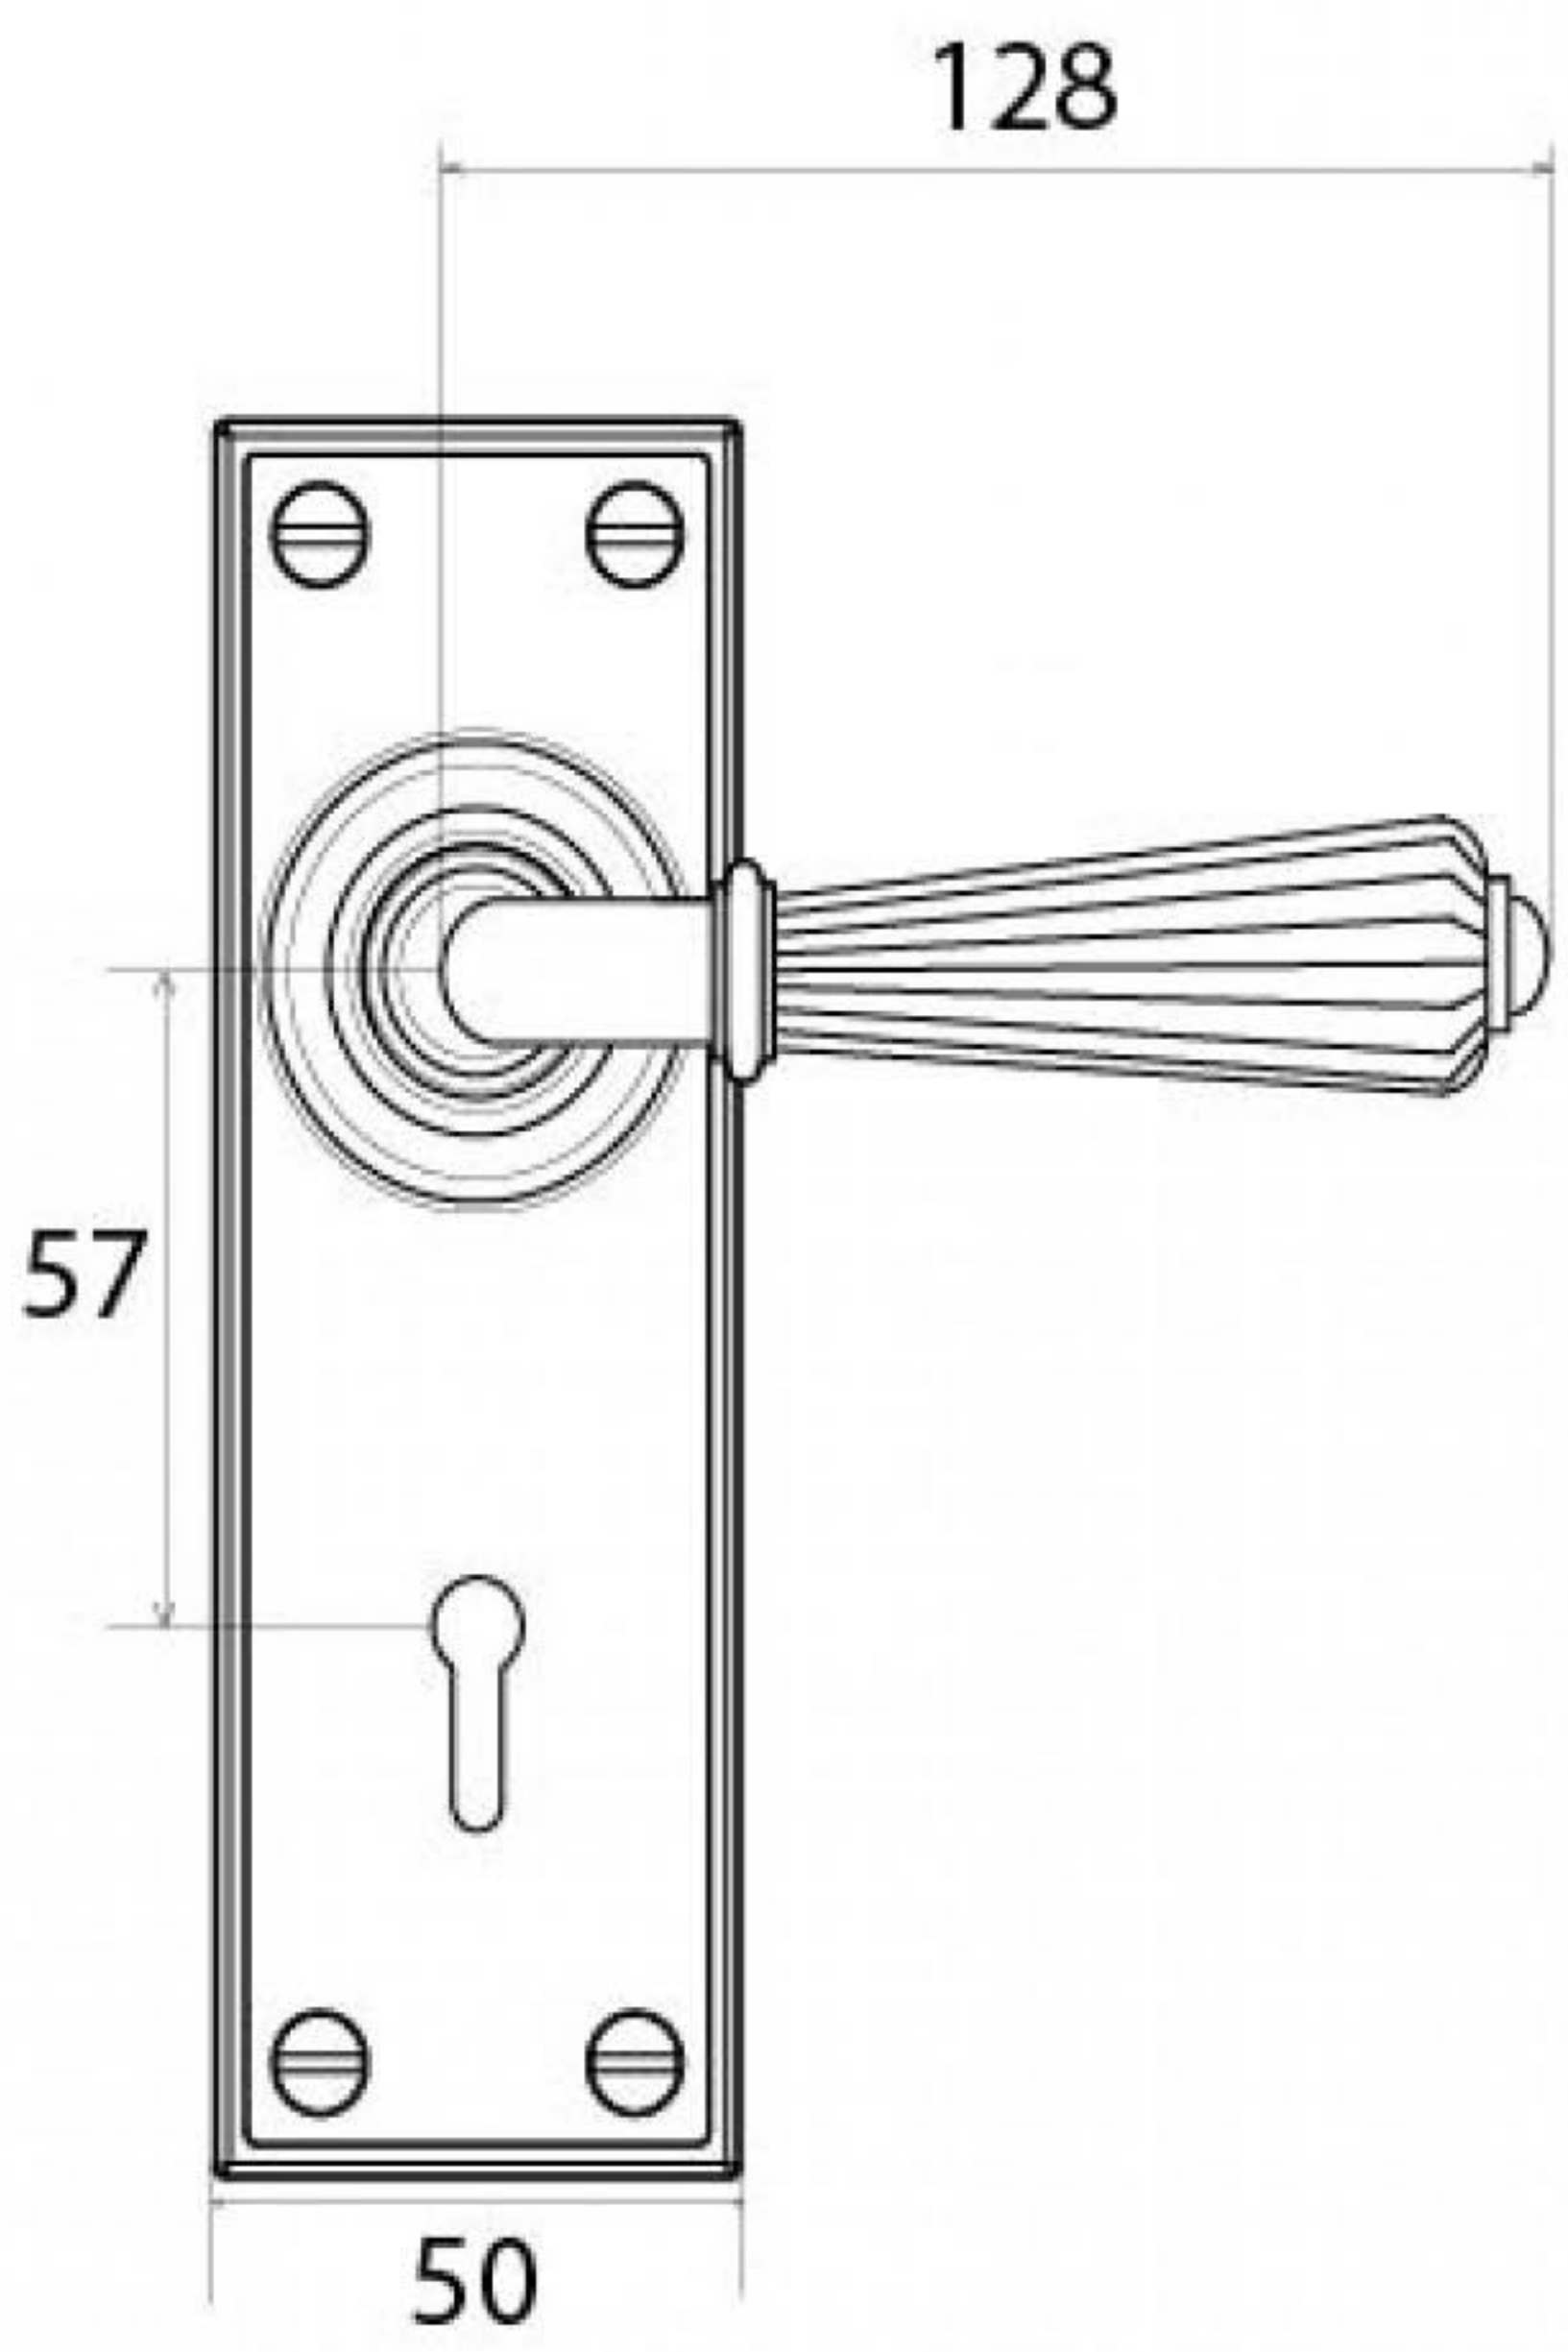

PRODUCT CODE 45334

HANDFORGED
TRADITIONAL
IRONMONGERY

Due to the hand crafted nature of our products all measurements are approximate and should be used as a guide only