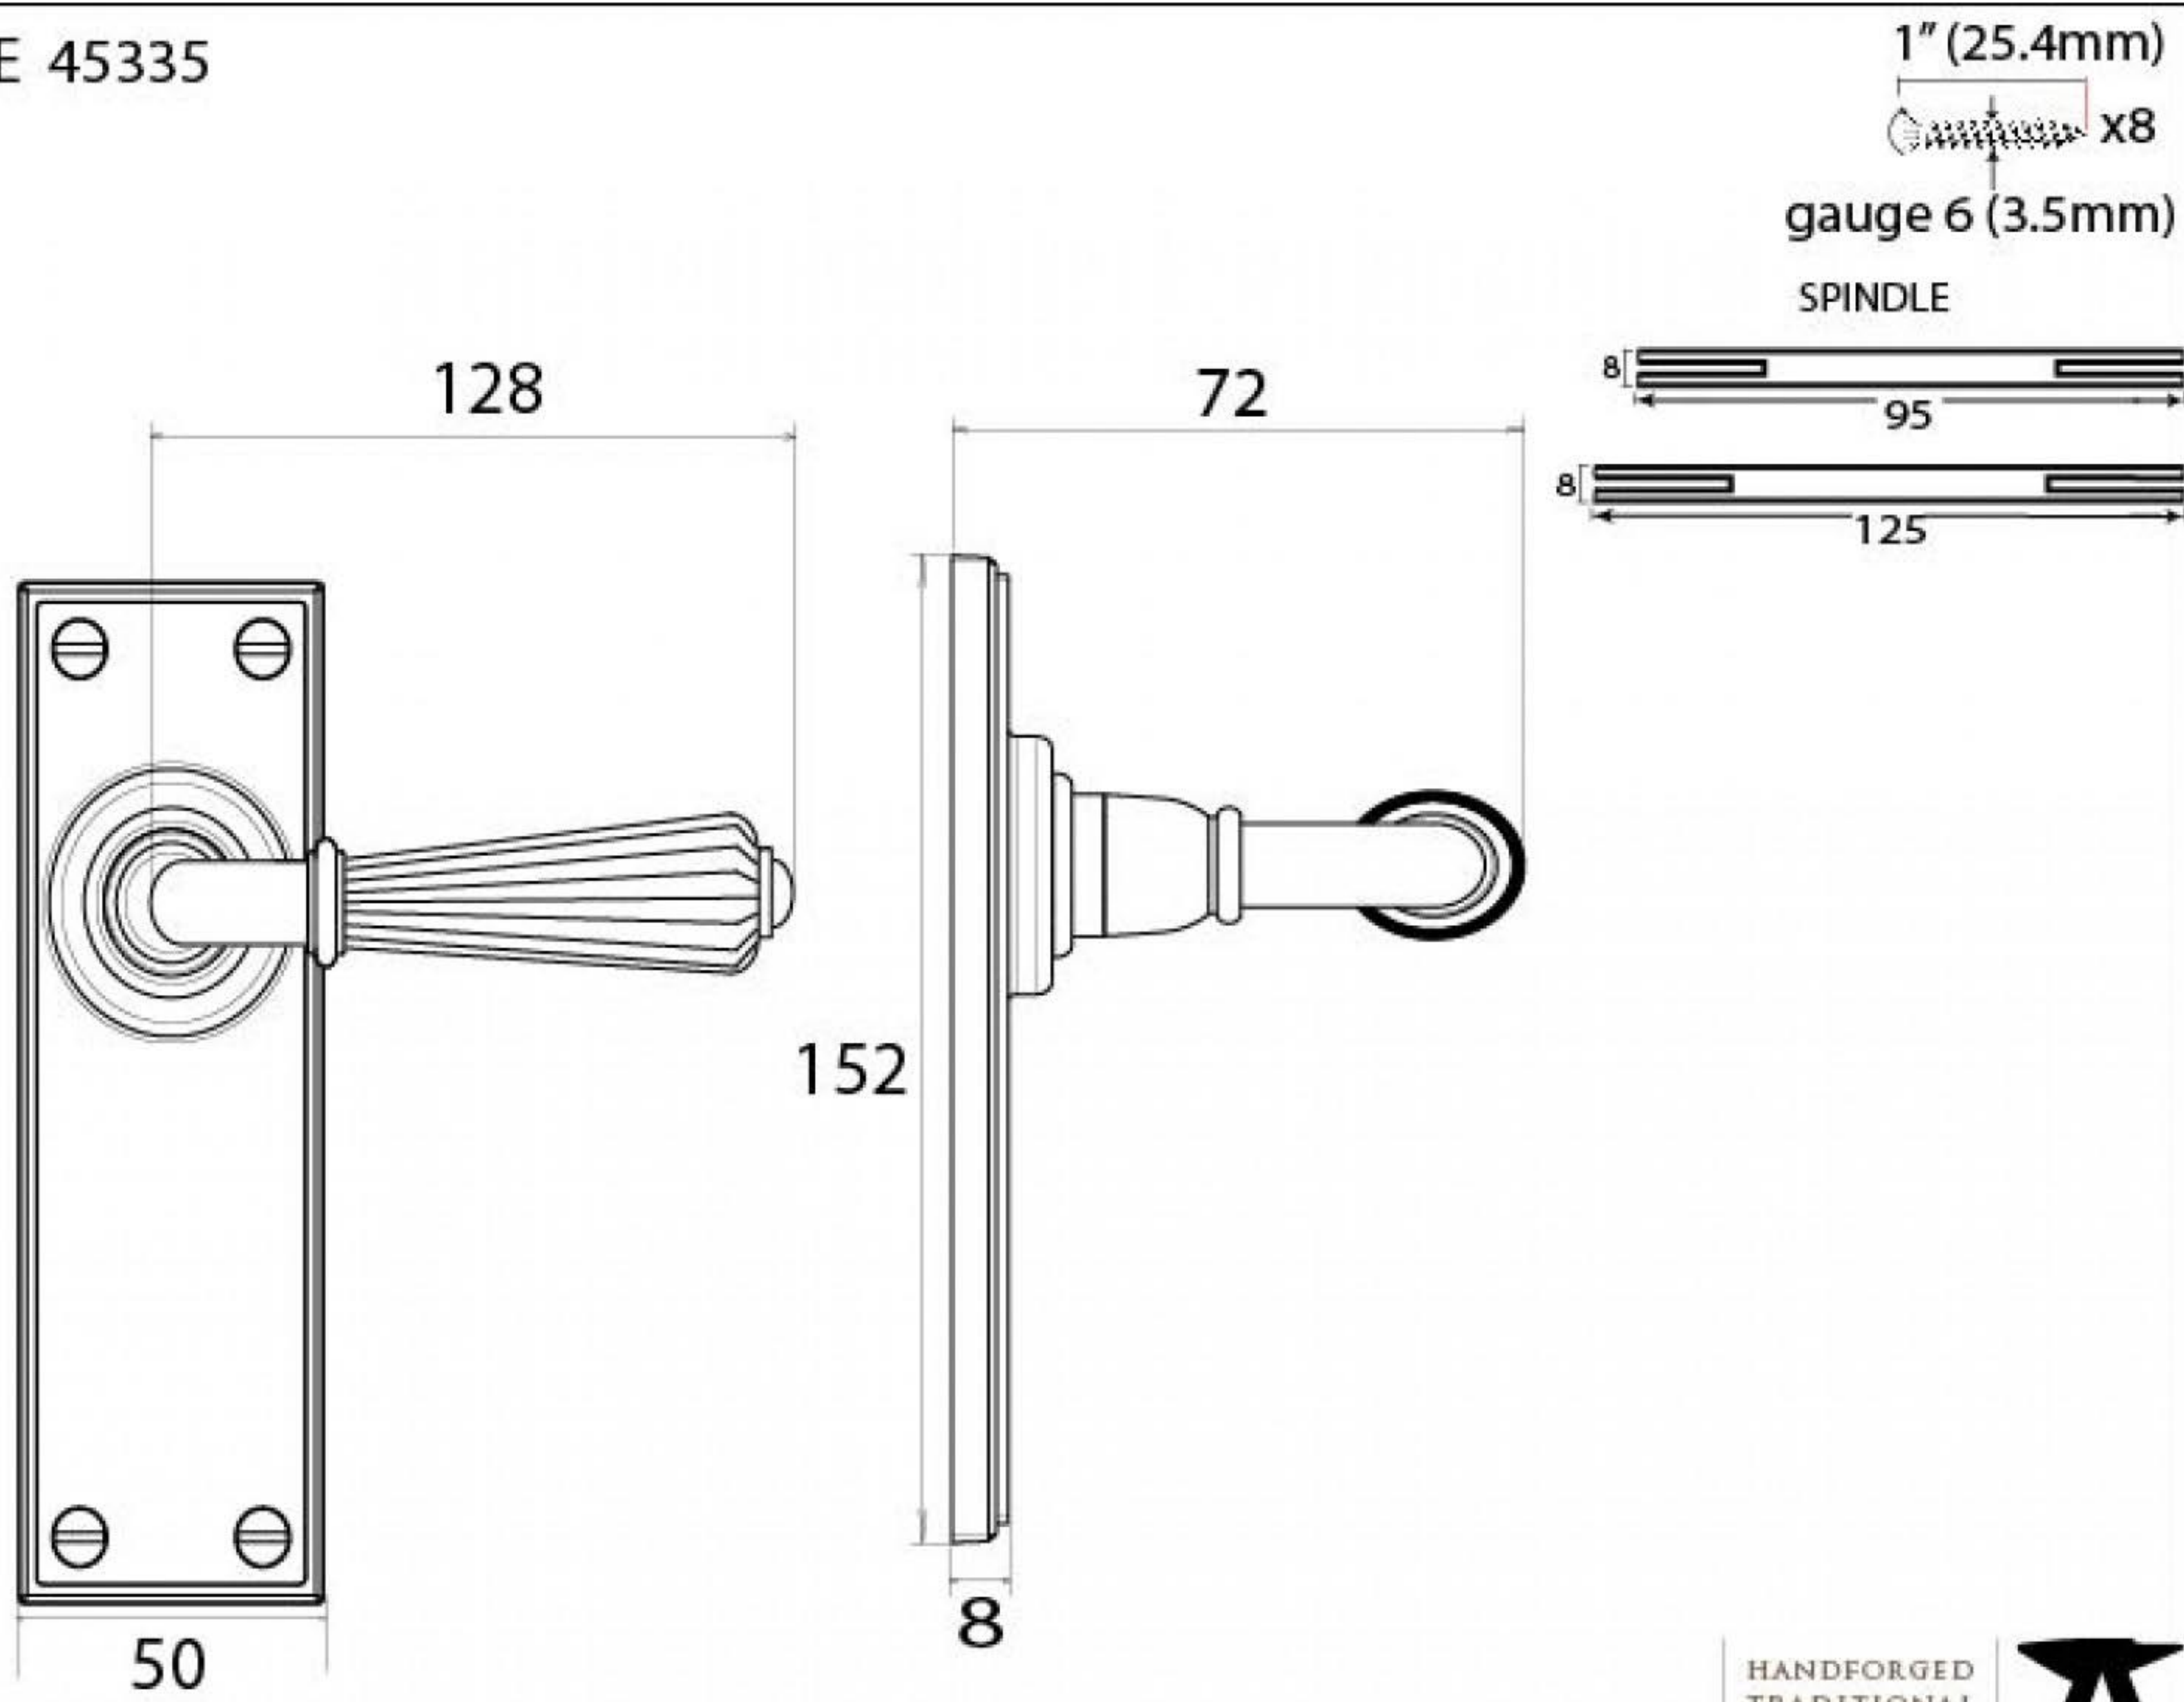

PRODUCT CODE 45335

HANDFORGED
TRADITIONAL
IRONMONGERY

Due to the hand crafted nature of our products all measurements are approximate and should be used as a guide only