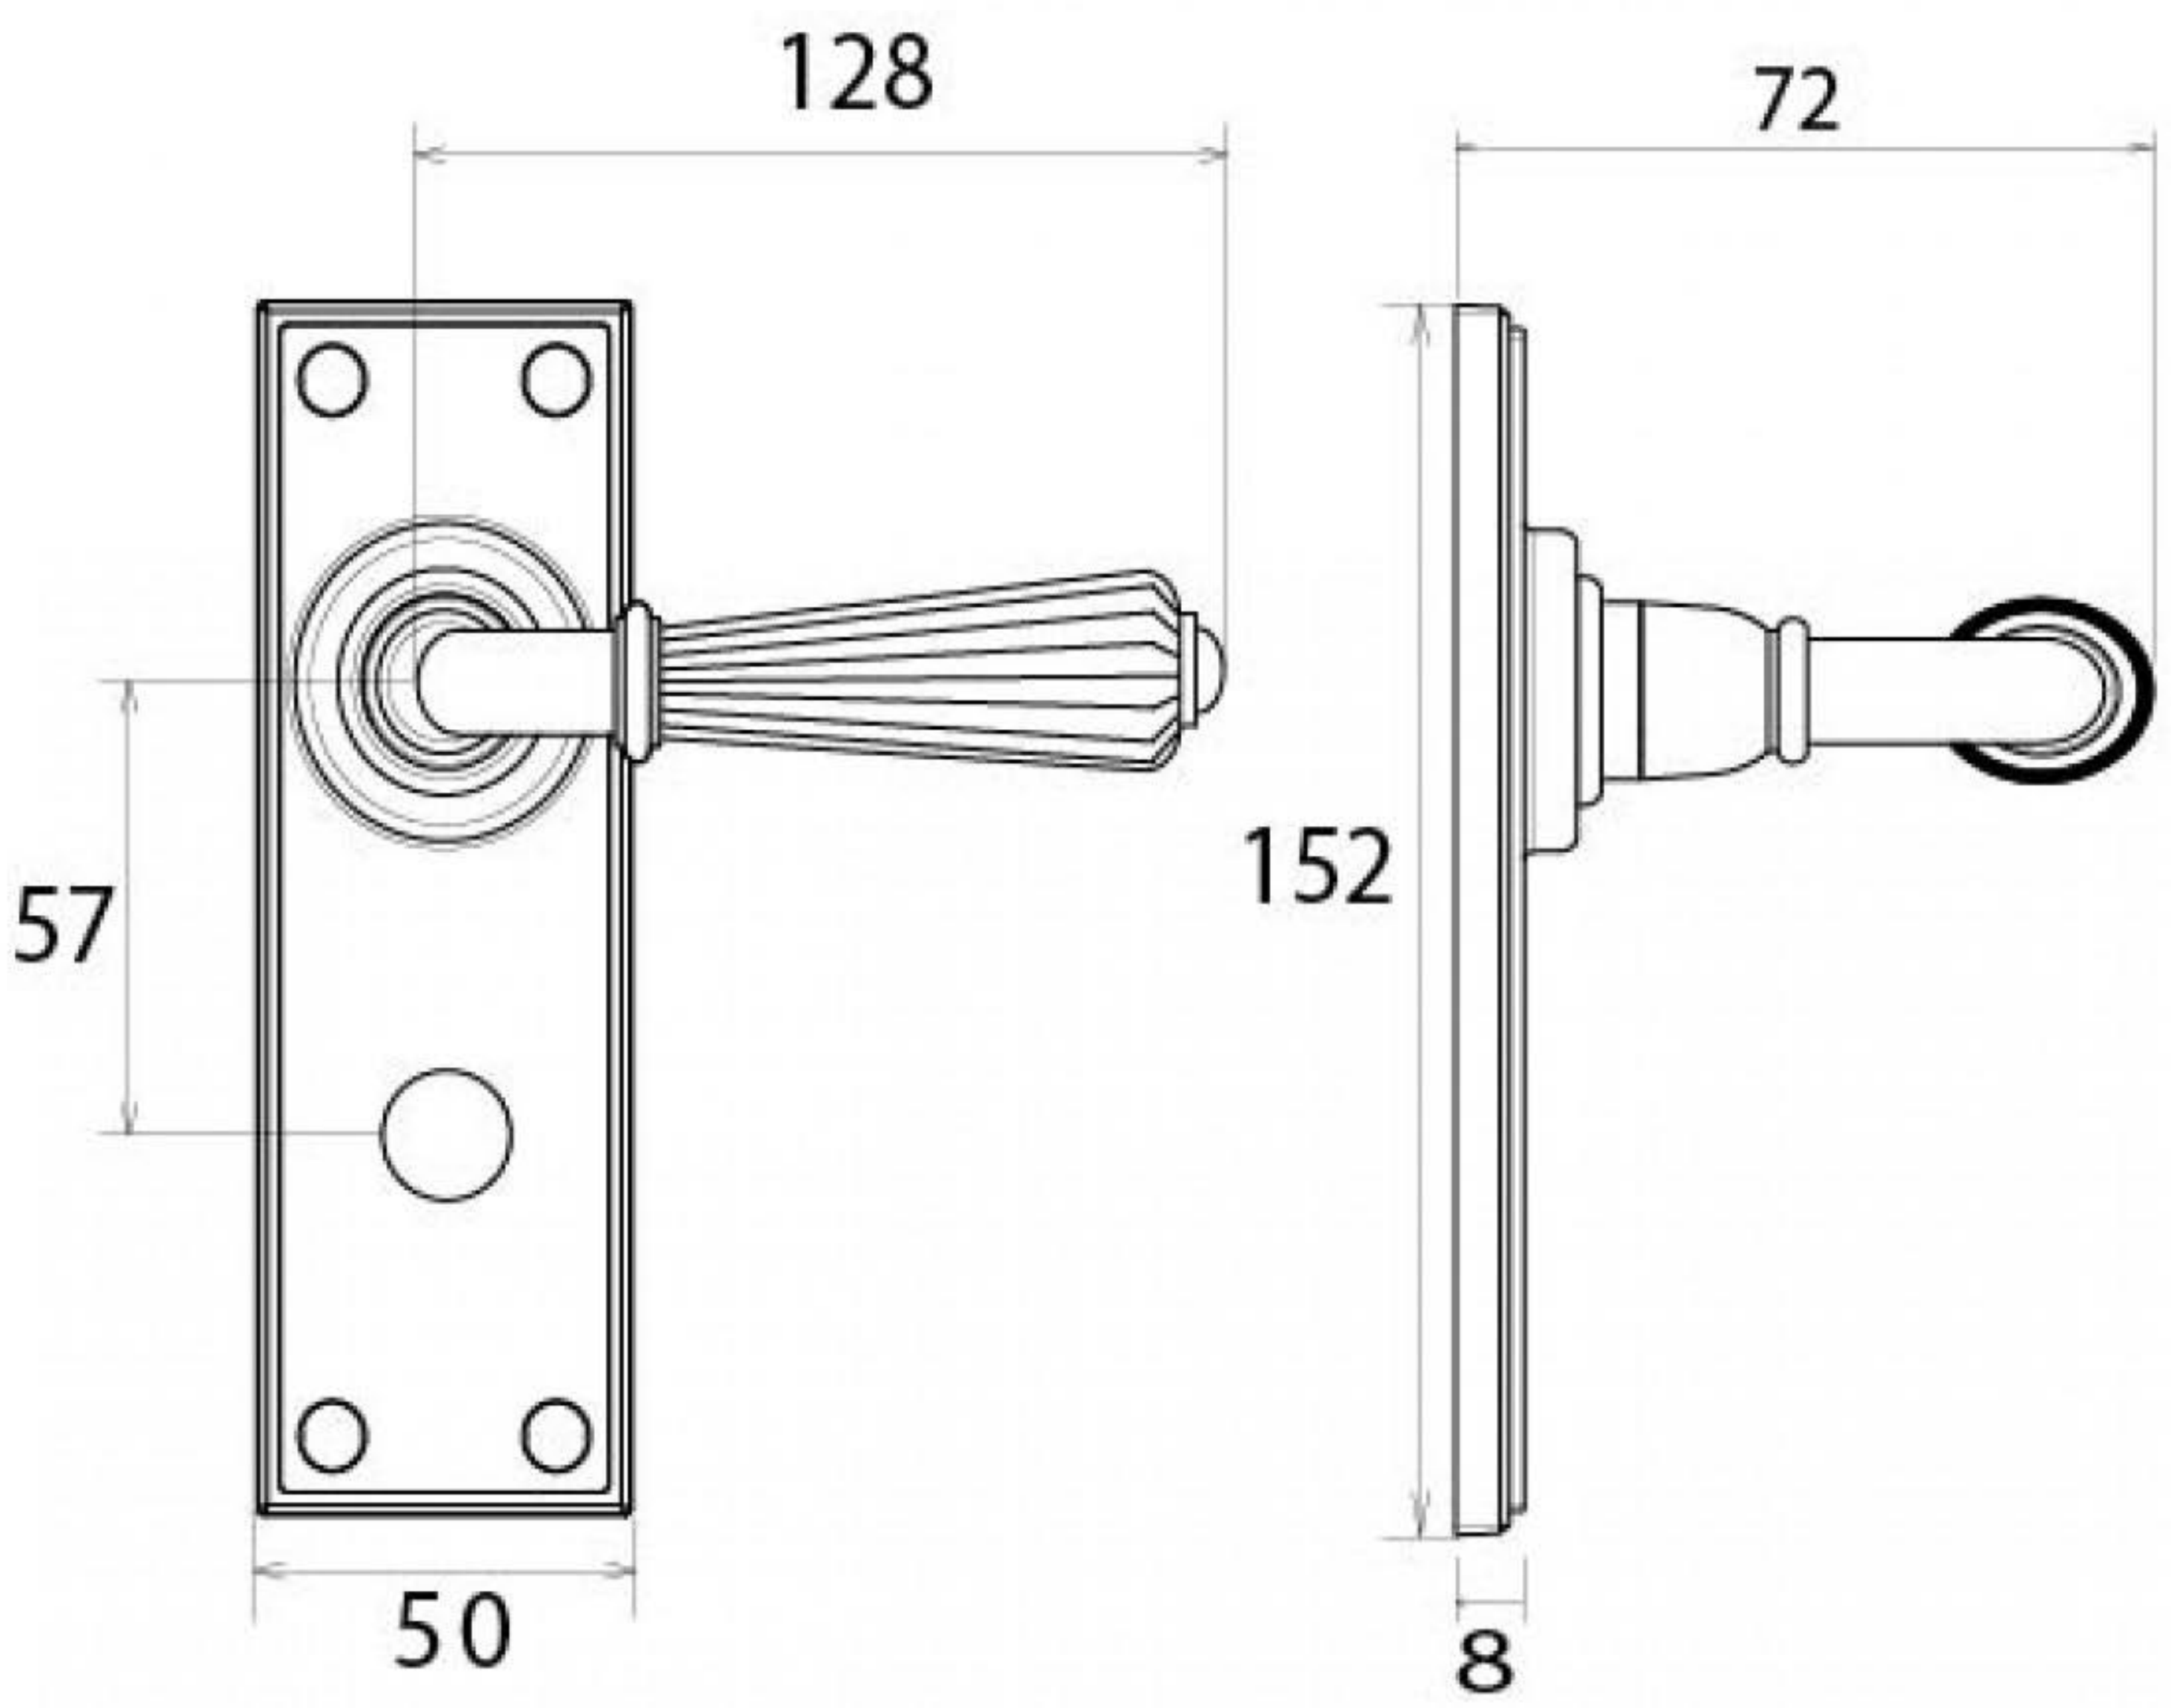

PRODUCT CODE 45336

HANDFORGED
TRADITIONAL
IRONMONGERY

Due to the hand crafted nature of our products all measurements are approximate and should be used as a guide only