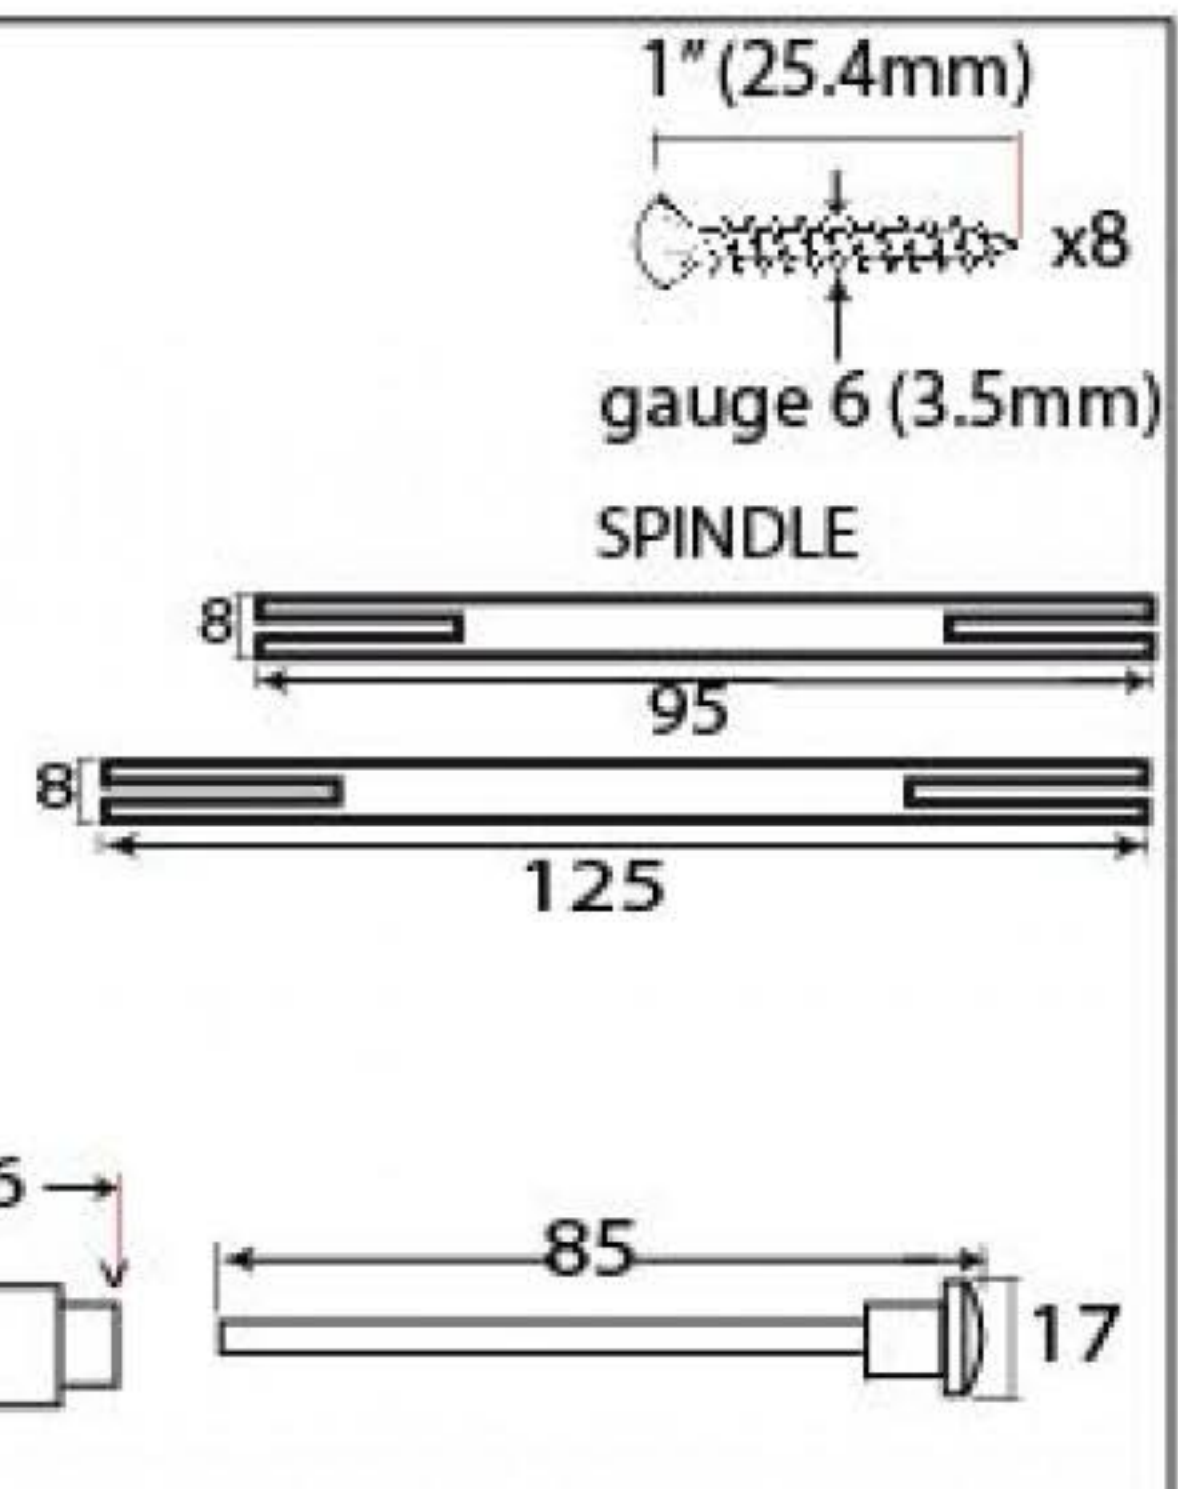

PRODUCT CODE 45336

HANDFORGED
TRADITIONAL
IRONMONGERY

Due to the hand crafted nature of our products all measurements are approximate and should be used as a guide only