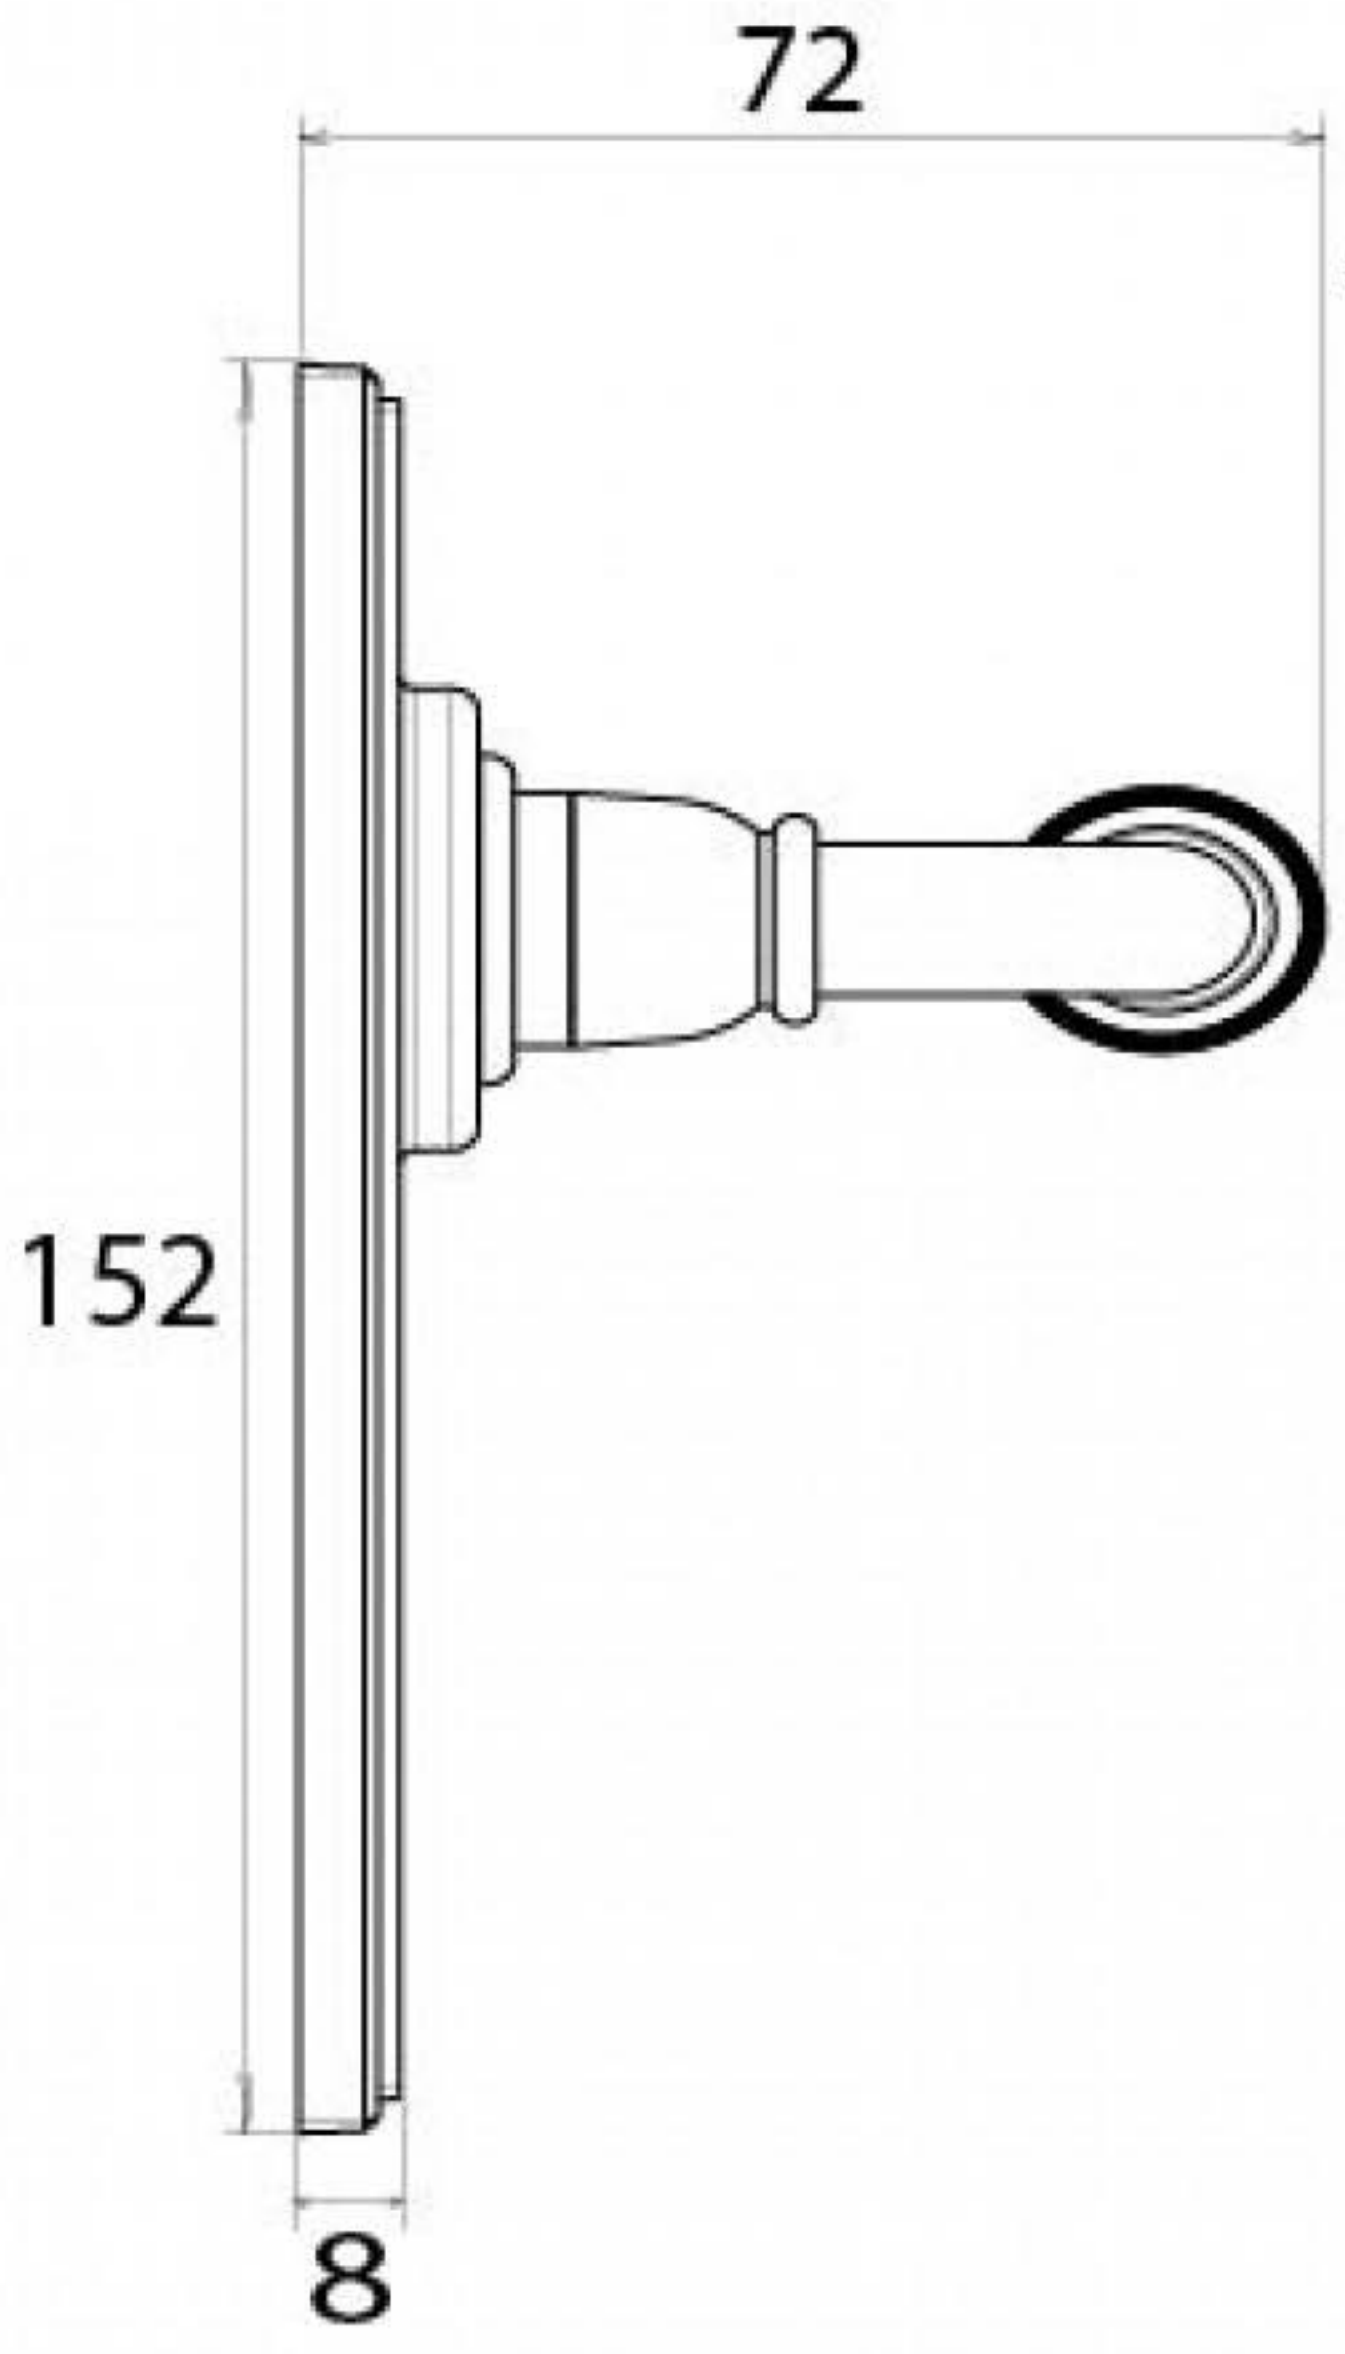

PRODUCT CODE 45337

1" (25.4mm)
X8
gauge 6 (3.5mm)
SPINDLE

HANDFORGED
TRADITIONAL
IRONMONGERY

Due to the hand crafted nature of our products all measurements are approximate and should be used as a guide only