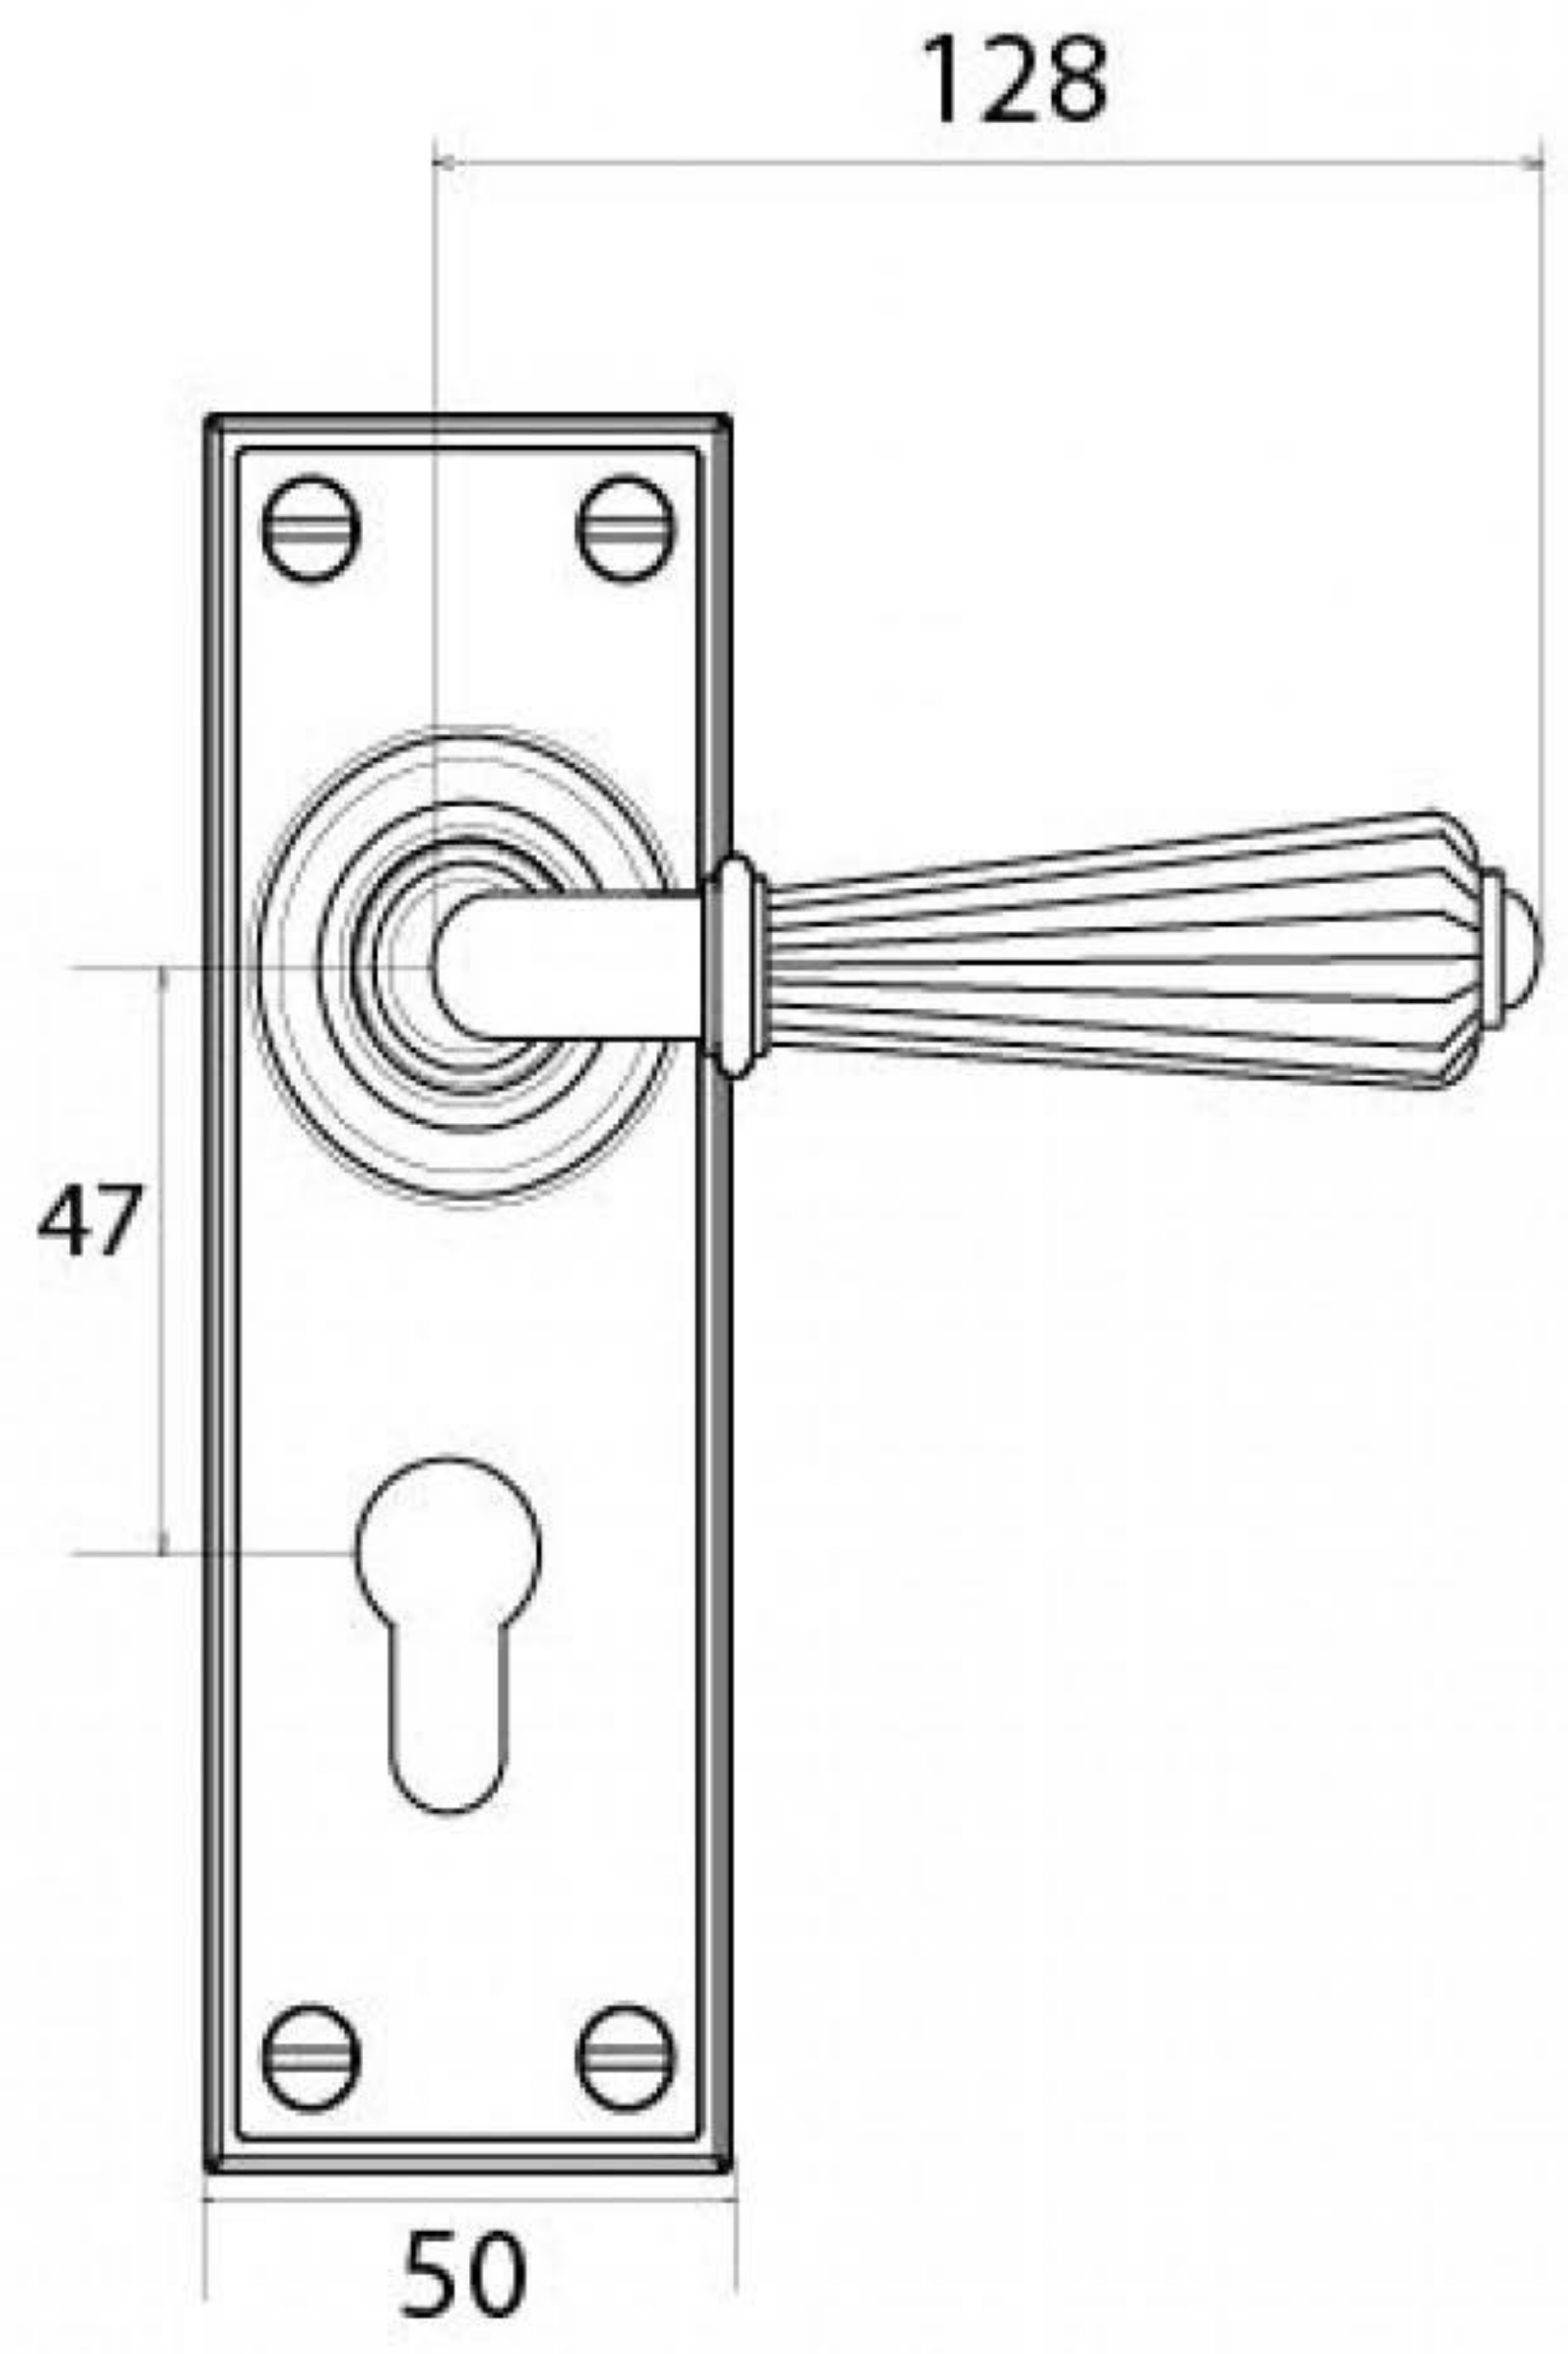

PRODUCT CODE 45337

1" (25.4mm)
X8
gauge 6 (3.5mm)
SPINDLE

HANDFORGED
TRADITIONAL
IRONMONGERY

Due to the hand crafted nature of our products all measurements are approximate and should be used as a guide only