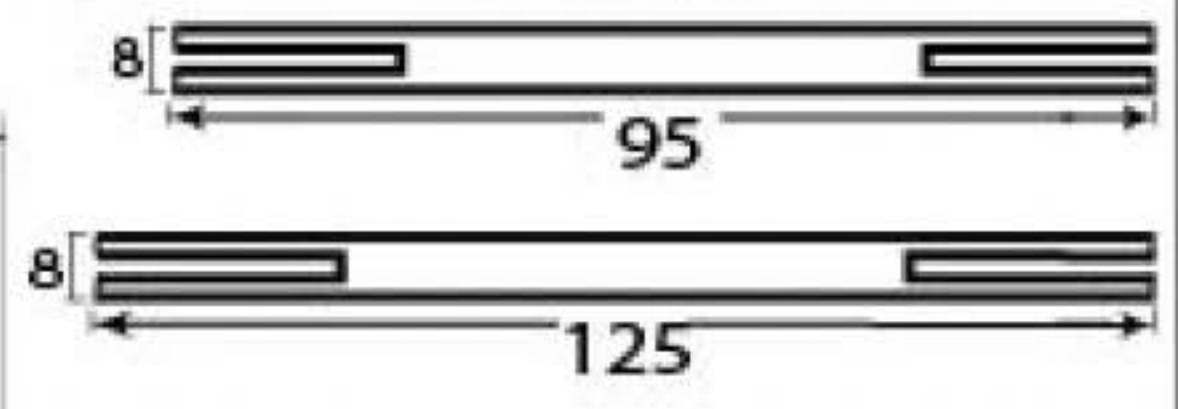

PRODUCT CODE 45337

1" (25.4mm)
X8
gauge 6 (3.5mm)
SPINDLE

HANDFORGED
TRADITIONAL
IRONMONGERY

Due to the hand crafted nature of our products all measurements are approximate and should be used as a guide only