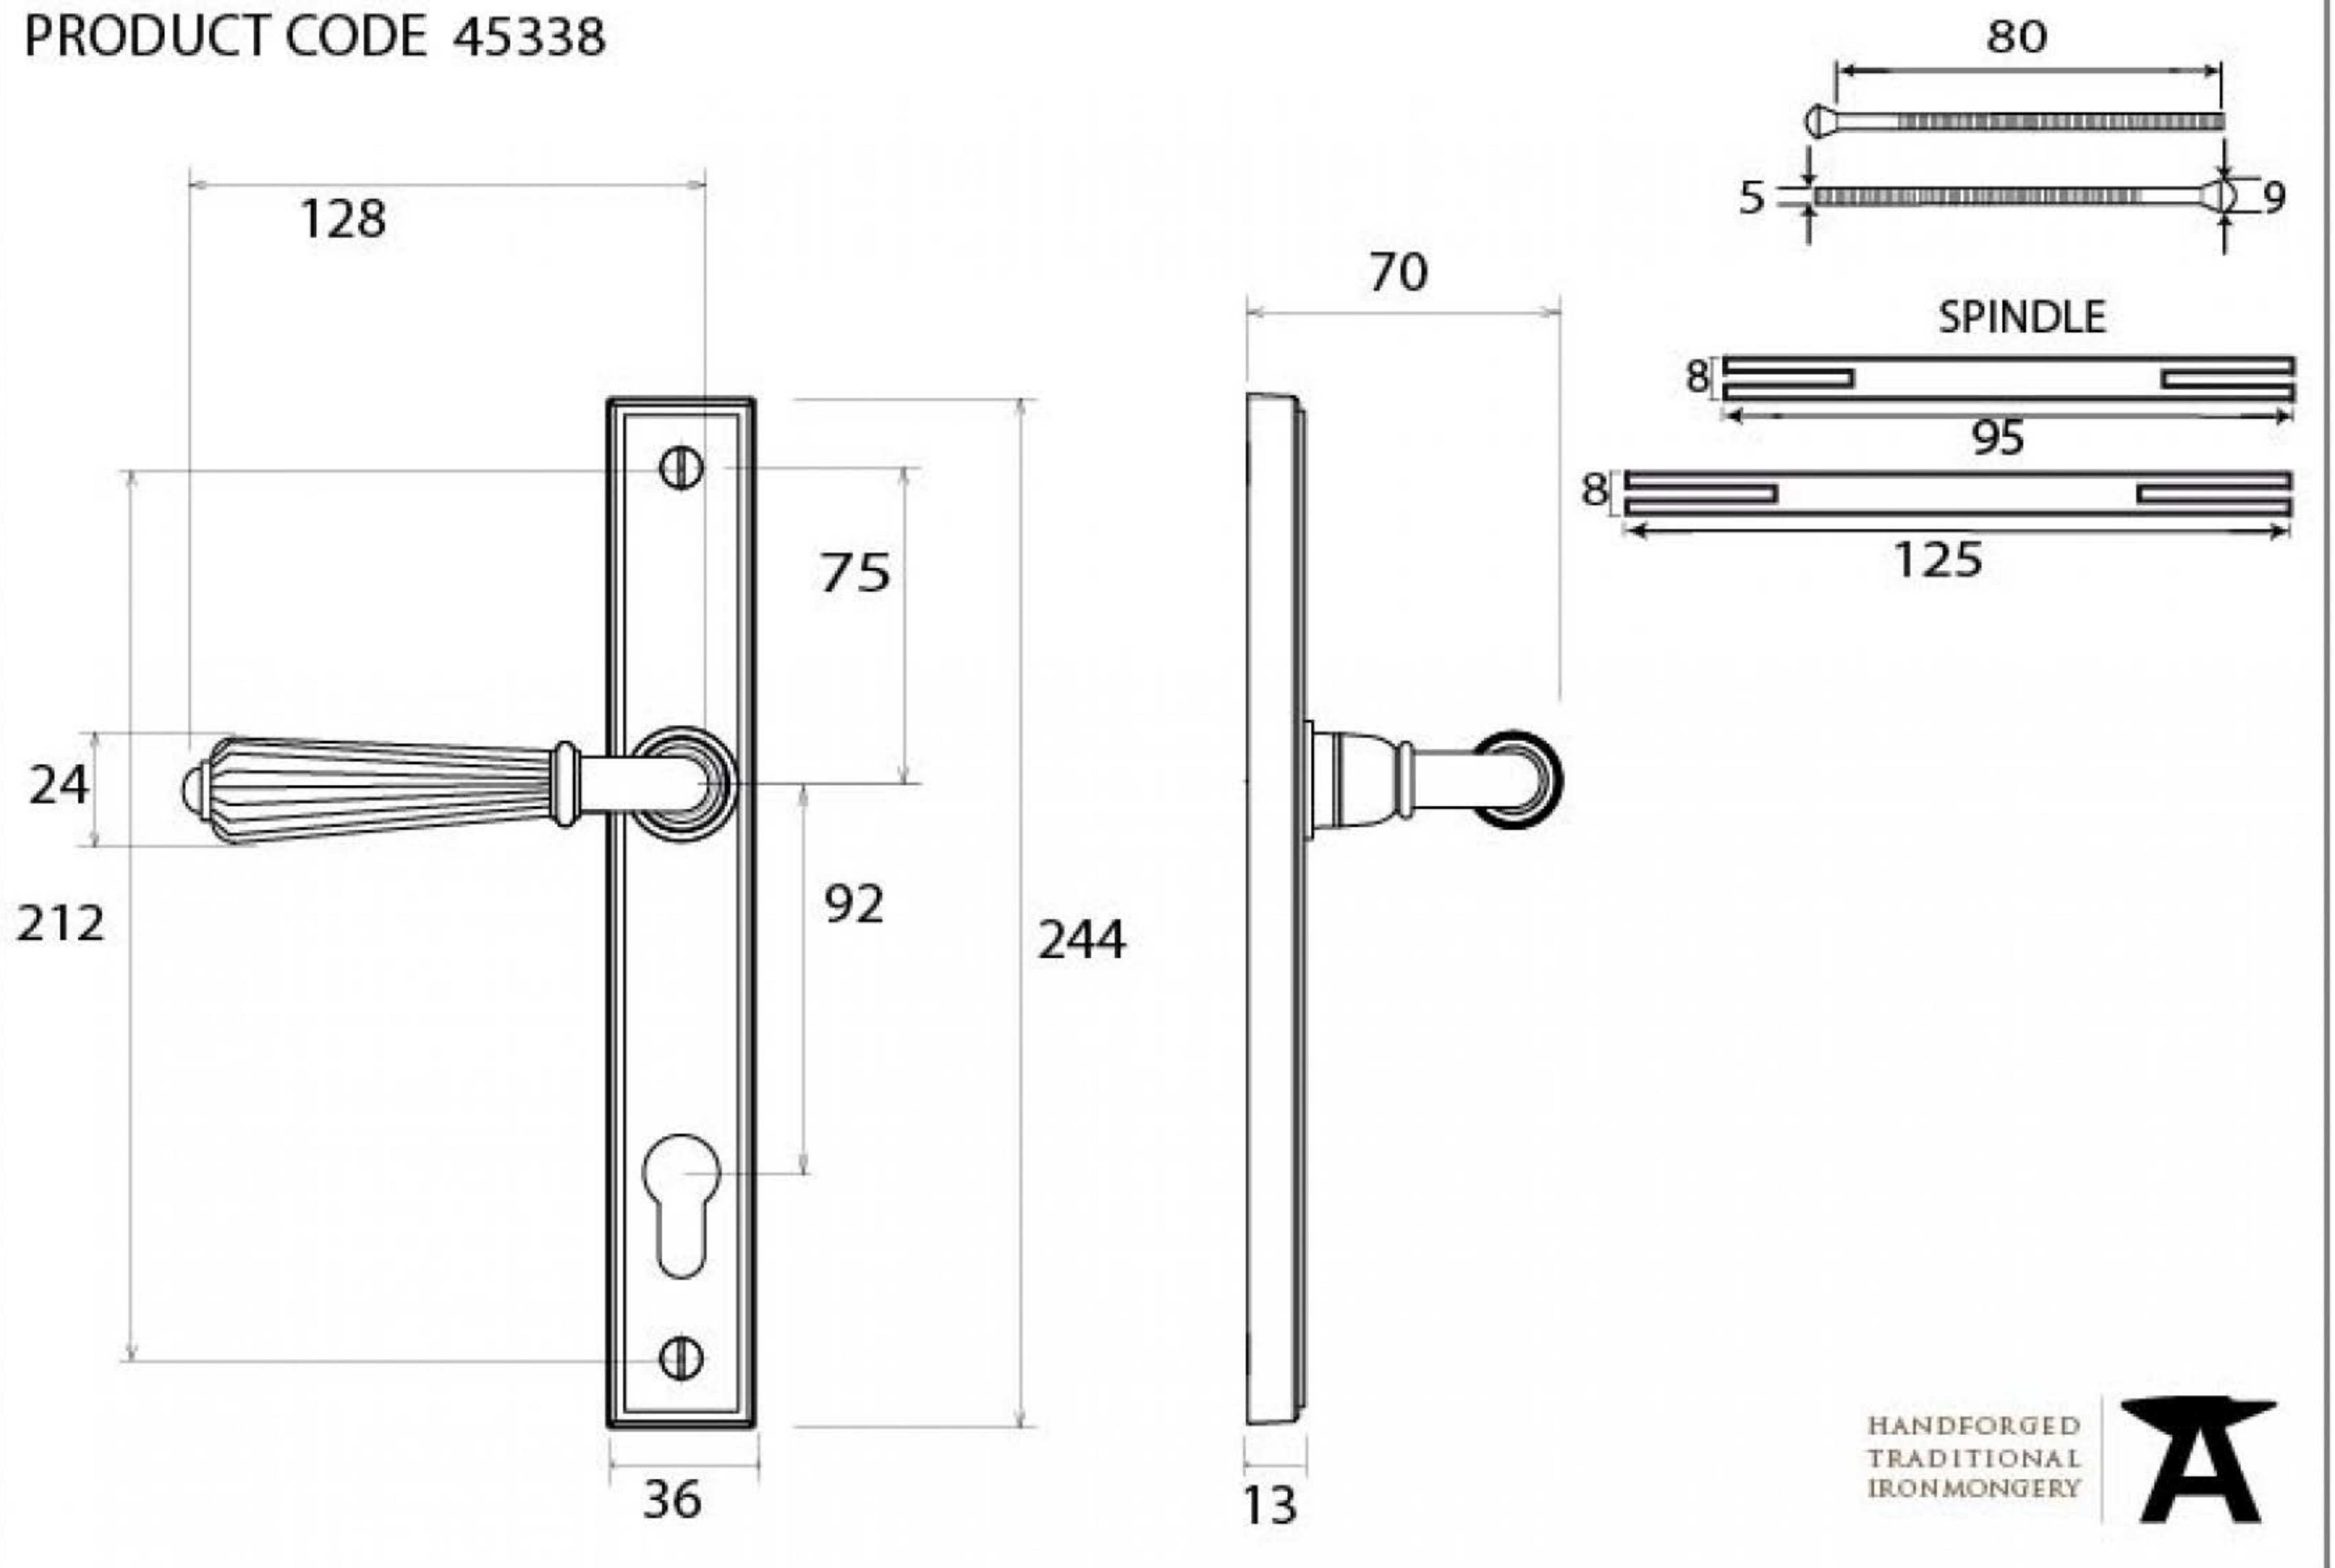

PRODUCT CODE 45338

Due to the hand crafted nature of our products all measurements are approximate and should be used as a guide only

HANDFORGED  
TRADITIONAL  
IRONMONGERY