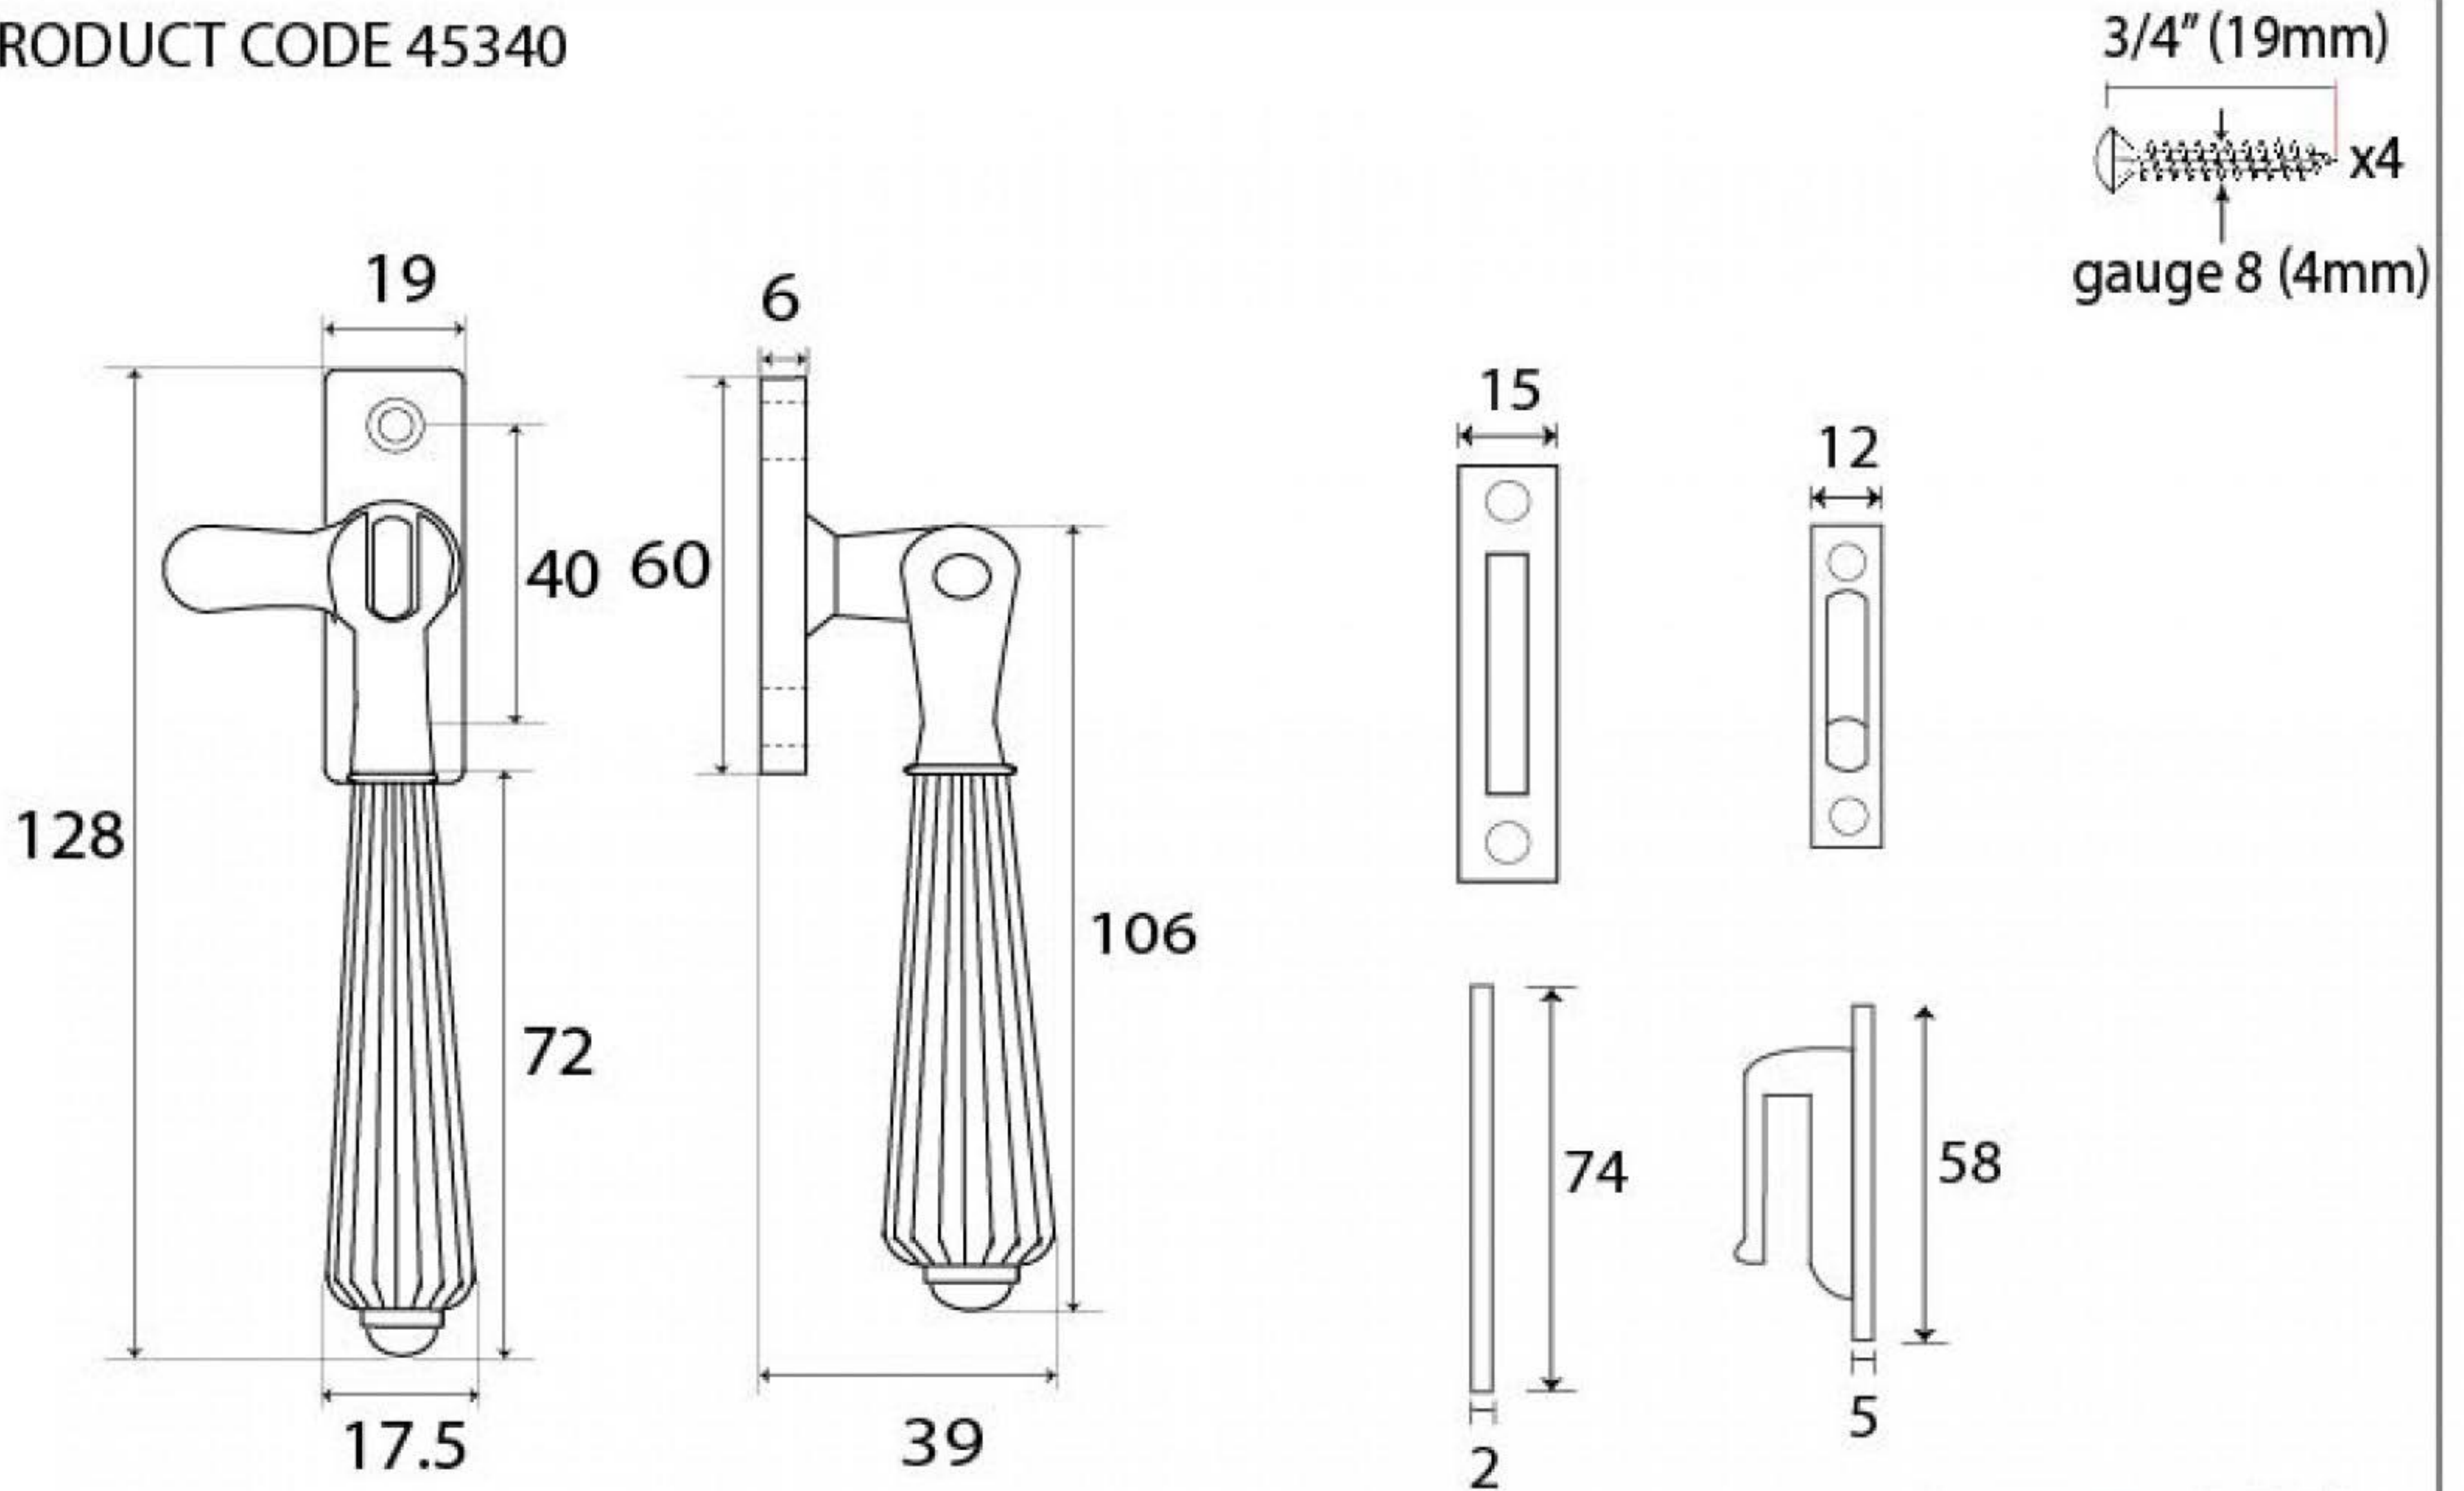

PRODUCT CODE 45340

HANDFORGED
TRADITIONAL
IRONMONGERY

Due to the hand crafted nature of our products all measurements are approximate and should be used as a guide only