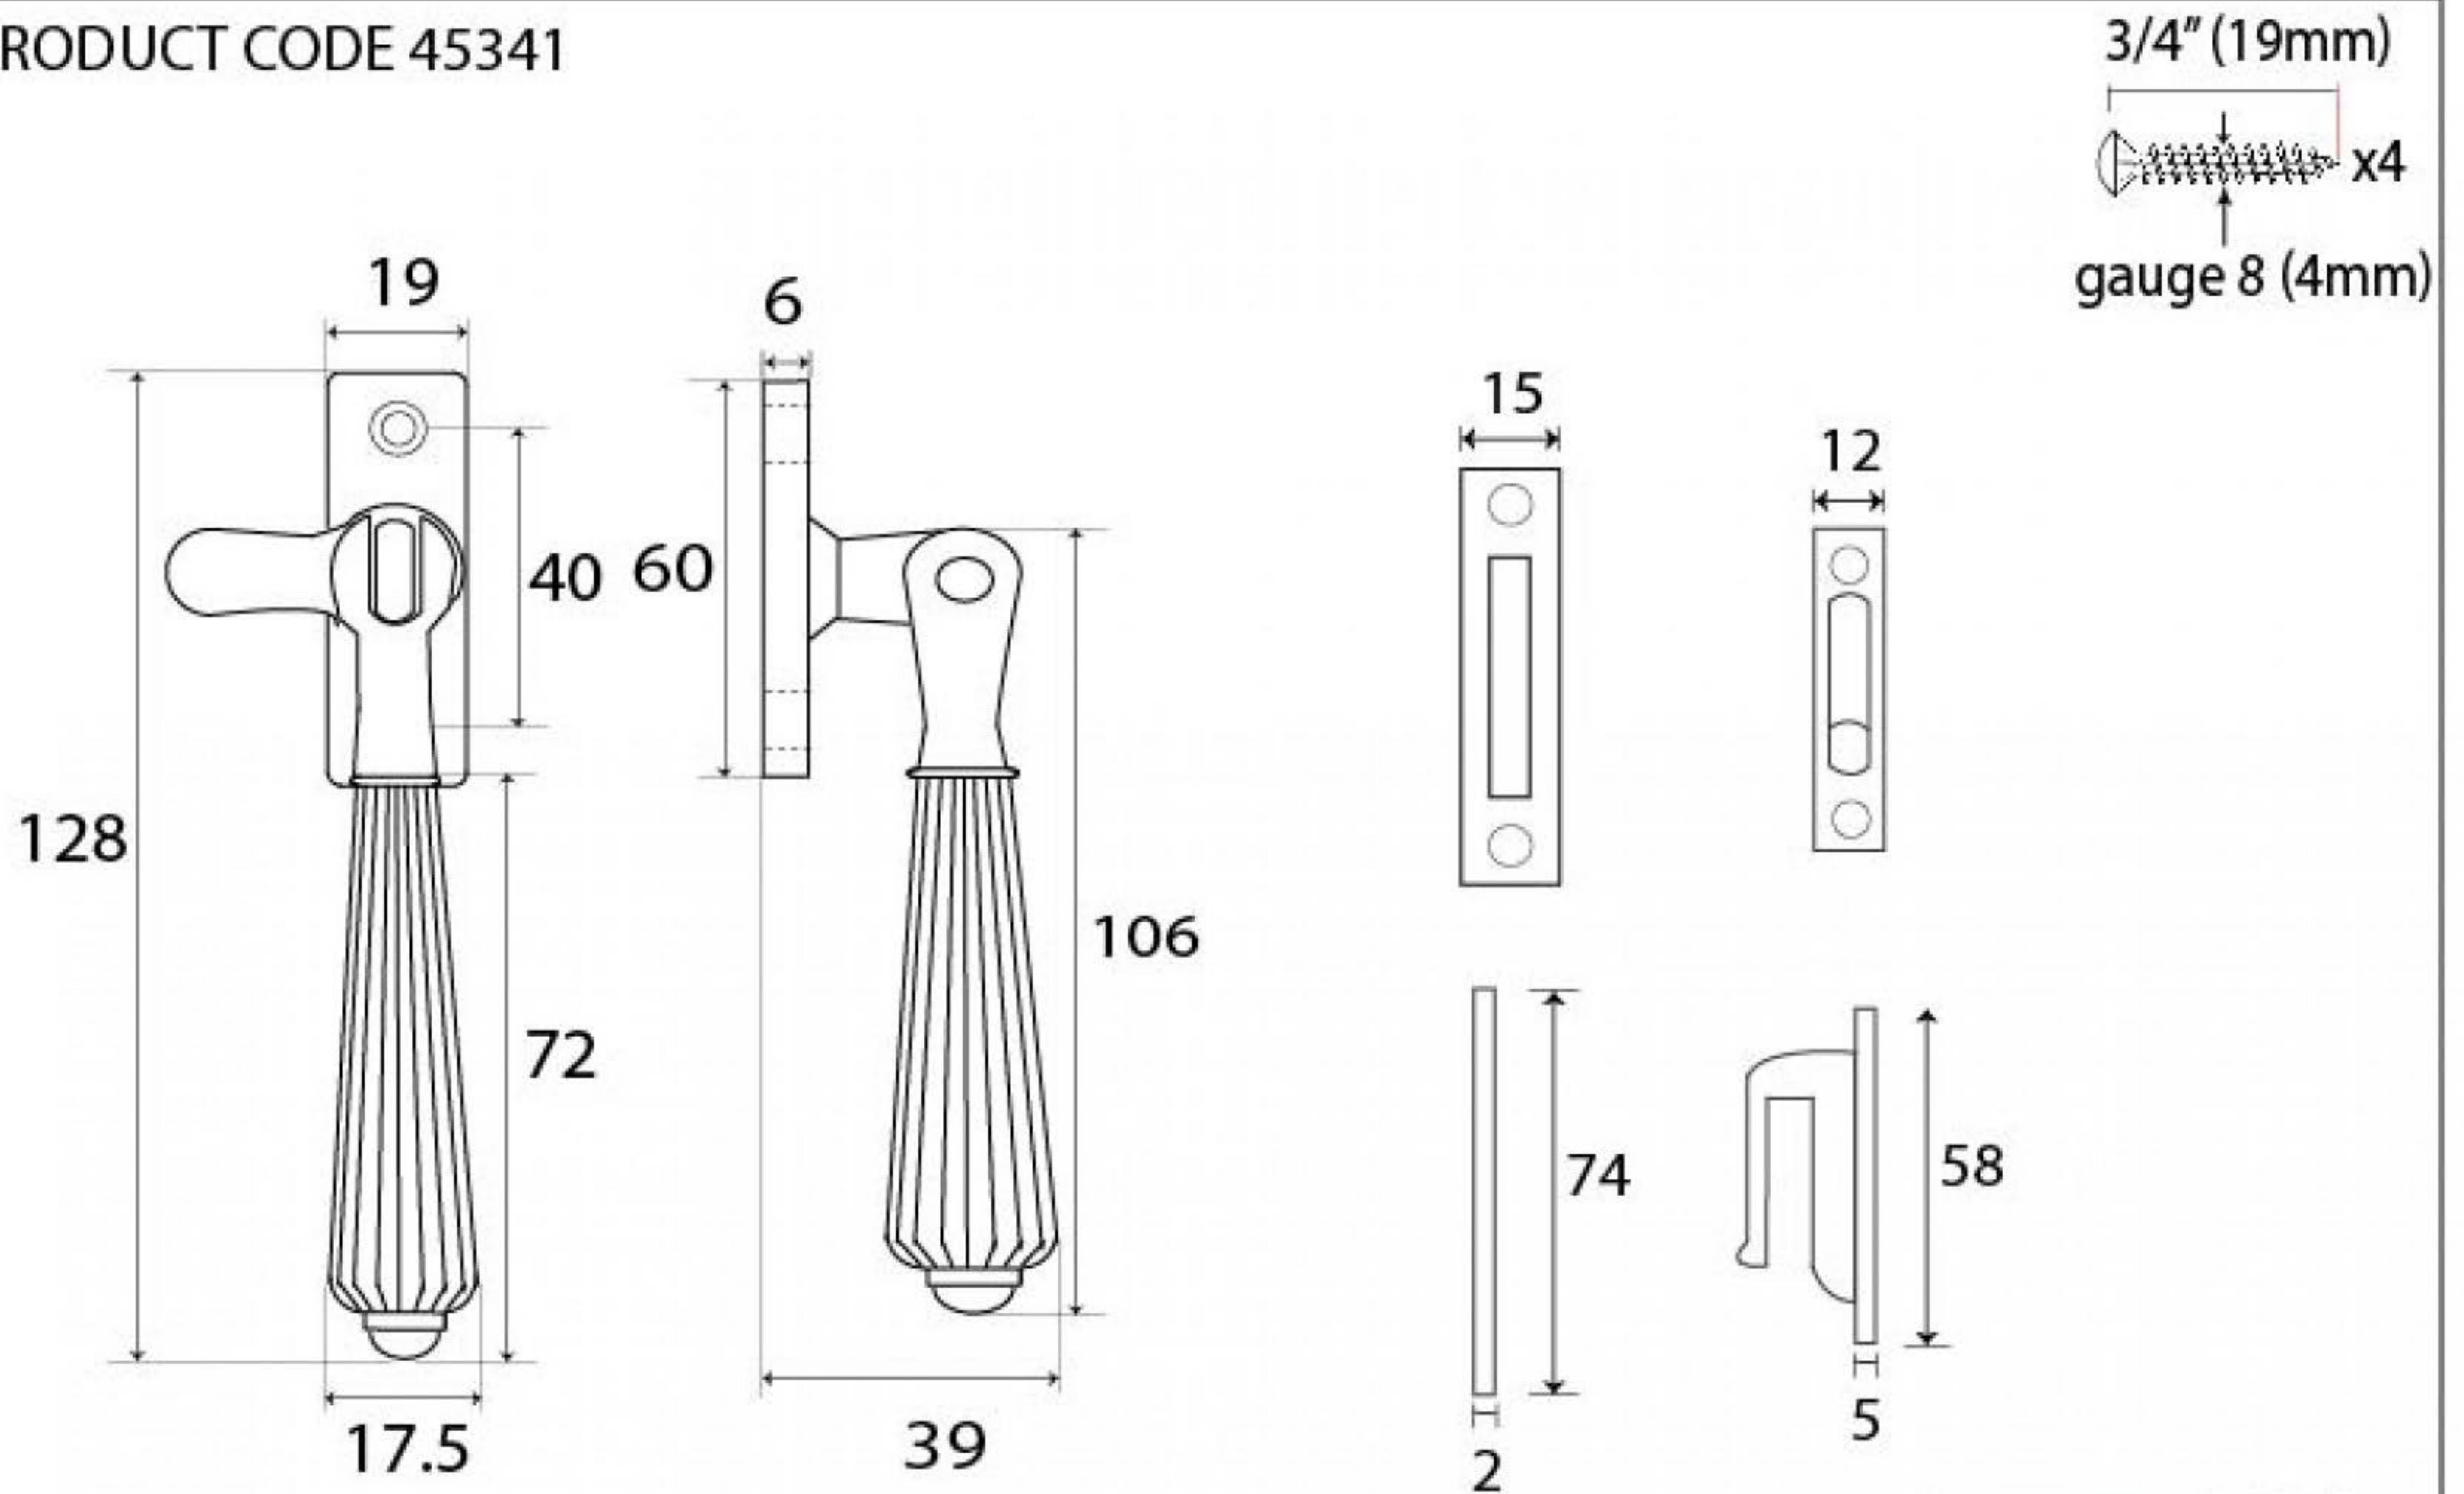

PRODUCT CODE 45341

HANDFORGED
TRADITIONAL
IRONMONGERY

Due to the hand crafted nature of our products all measurements are approximate and should be used as a guide only