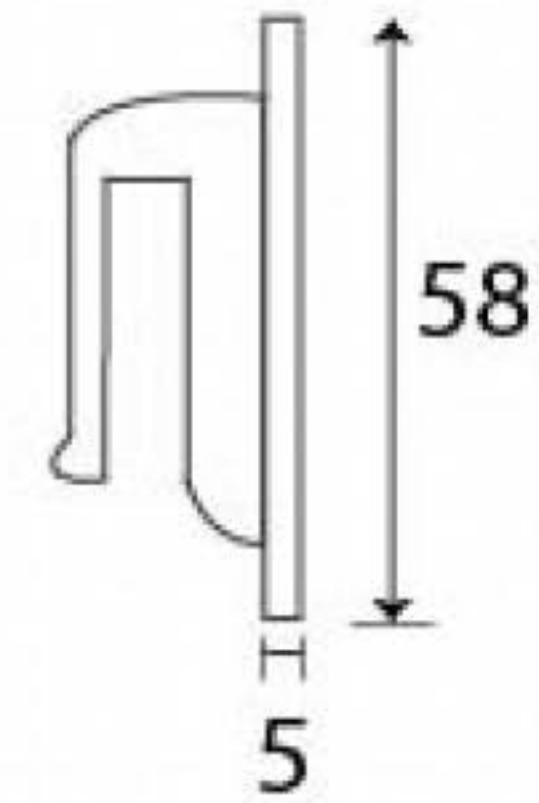

PRODUCT CODE 45342

3/4" (19mm)
x4
gauge 8 (4mm)

HANDFORGED
TRADITIONAL
IRONMONGERY

Due to the hand crafted nature of our products all measurements are approximate and should be used as a guide only