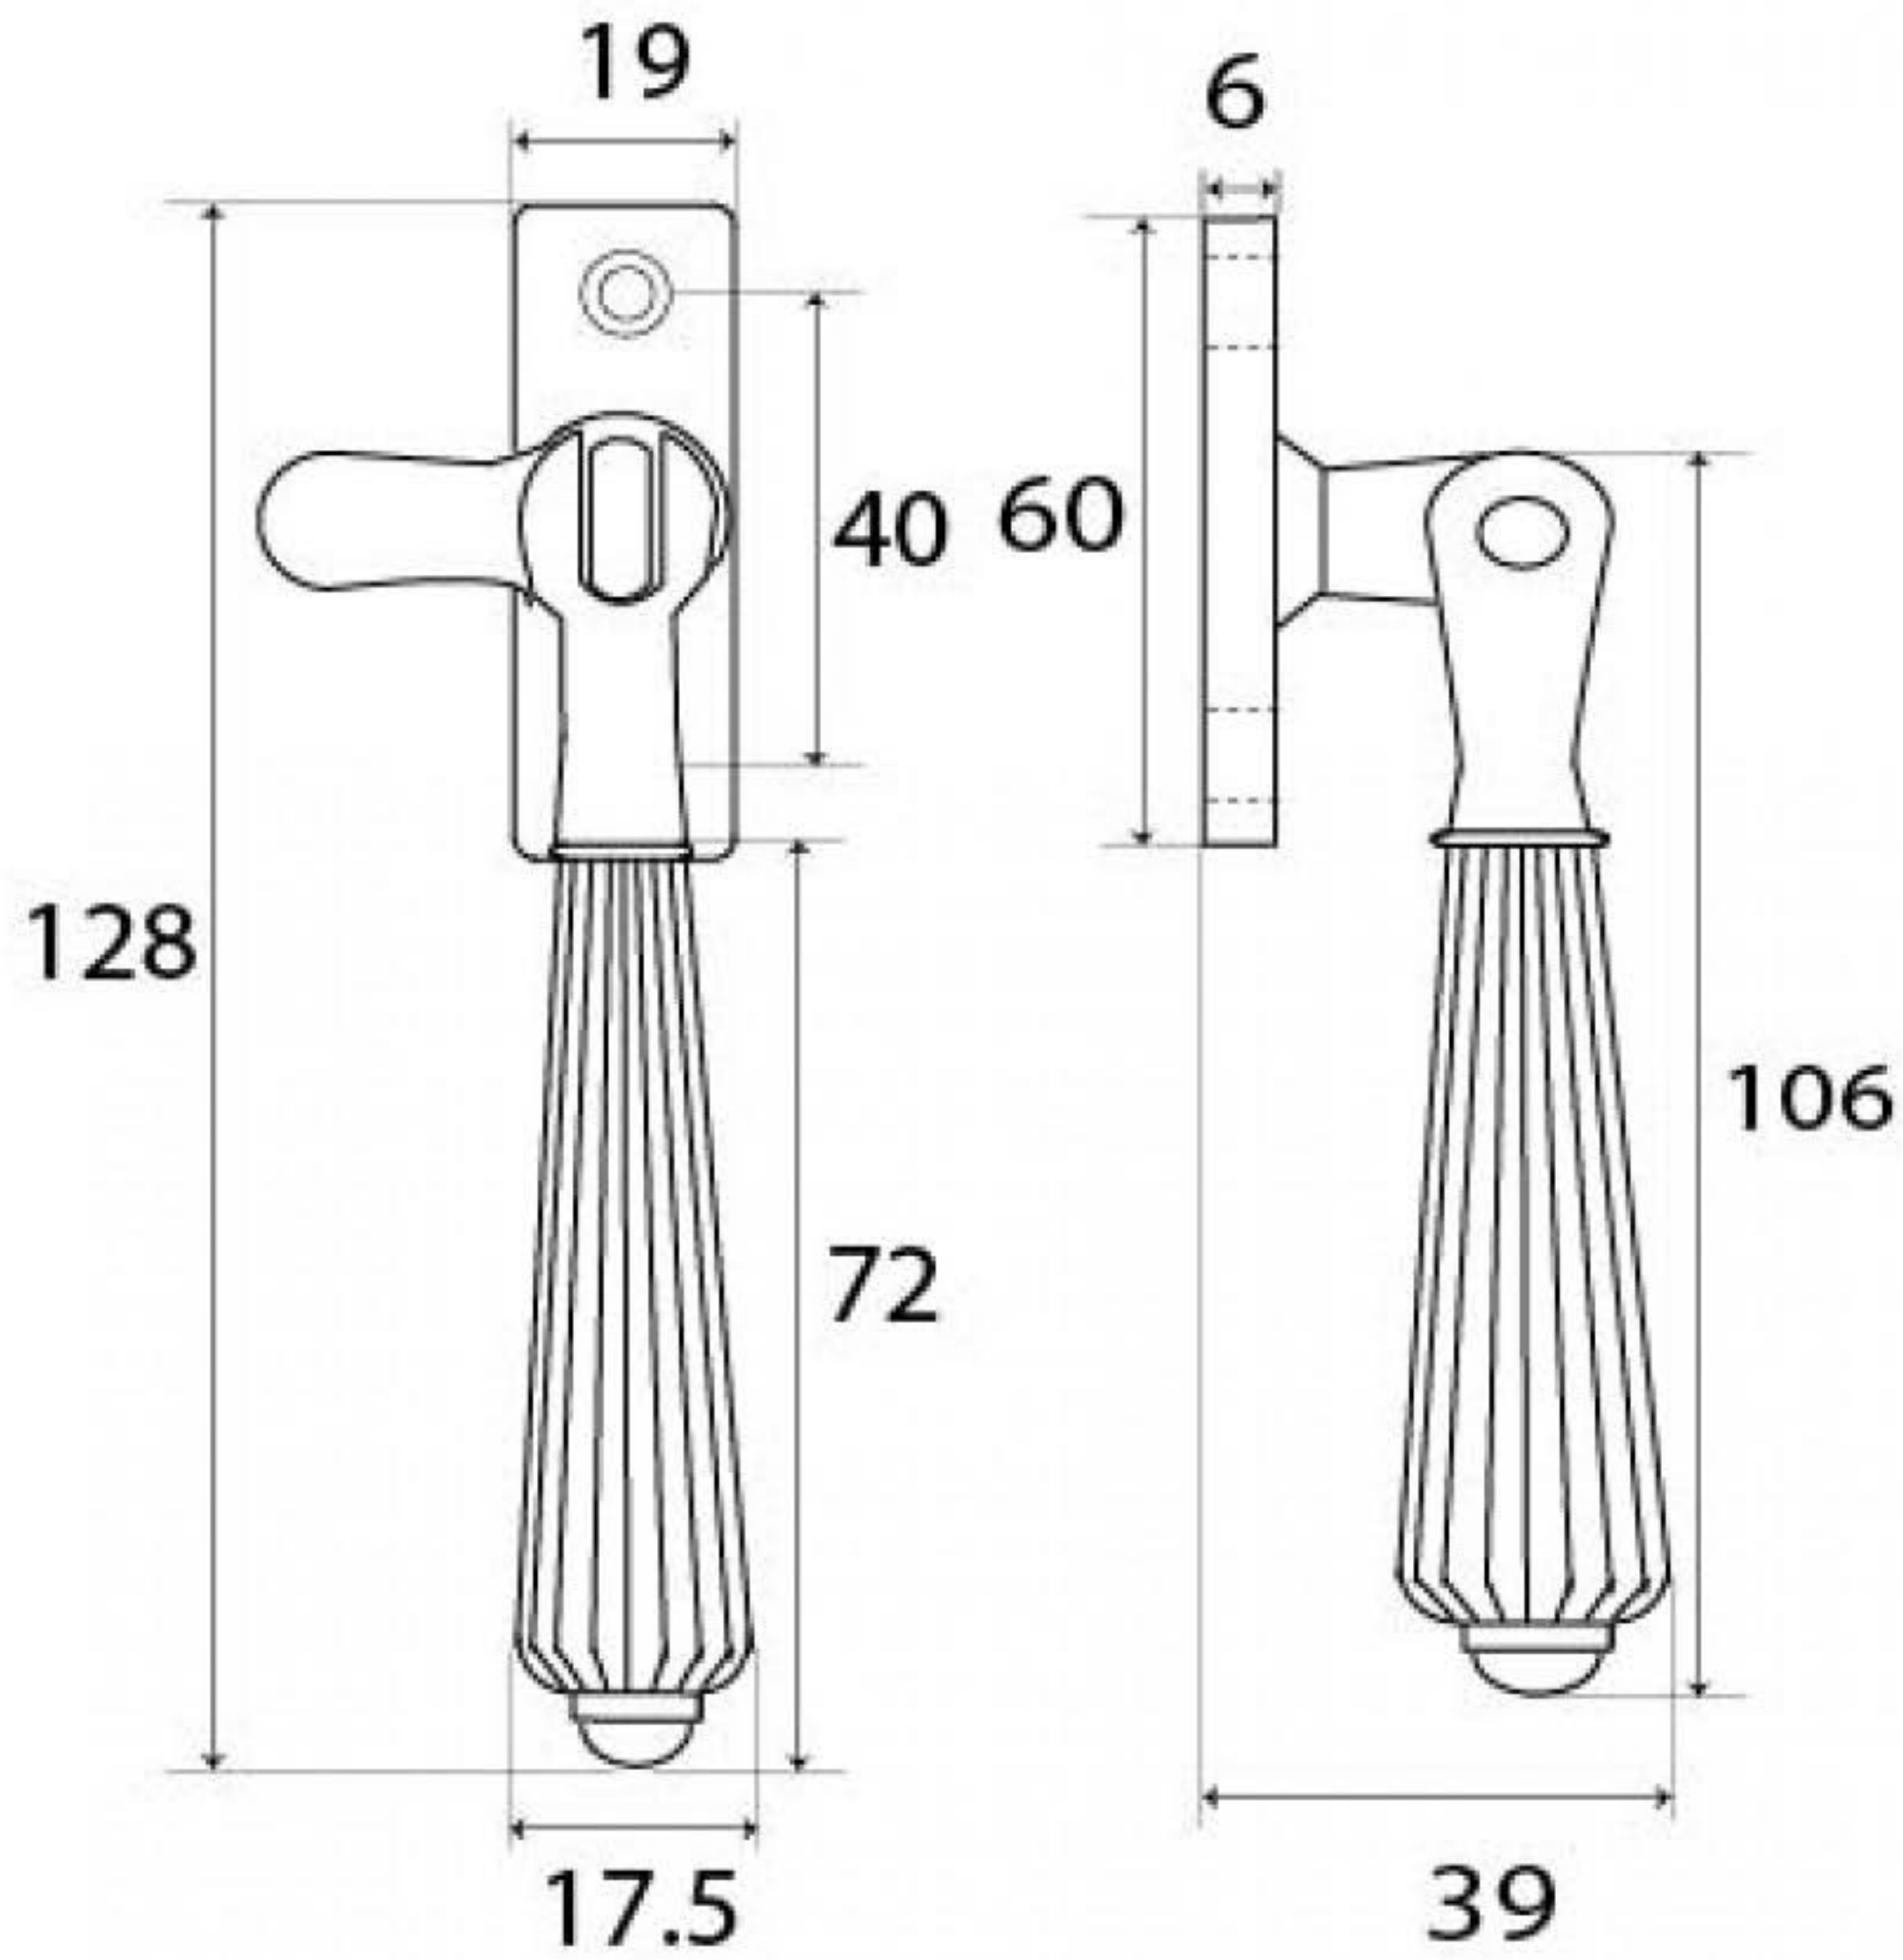

PRODUCT CODE 45342

3/4" (19mm)
x4
gauge 8 (4mm)

HANDFORGED
TRADITIONAL
IRONMONGERY

Due to the hand crafted nature of our products all measurements are approximate and should be used as a guide only