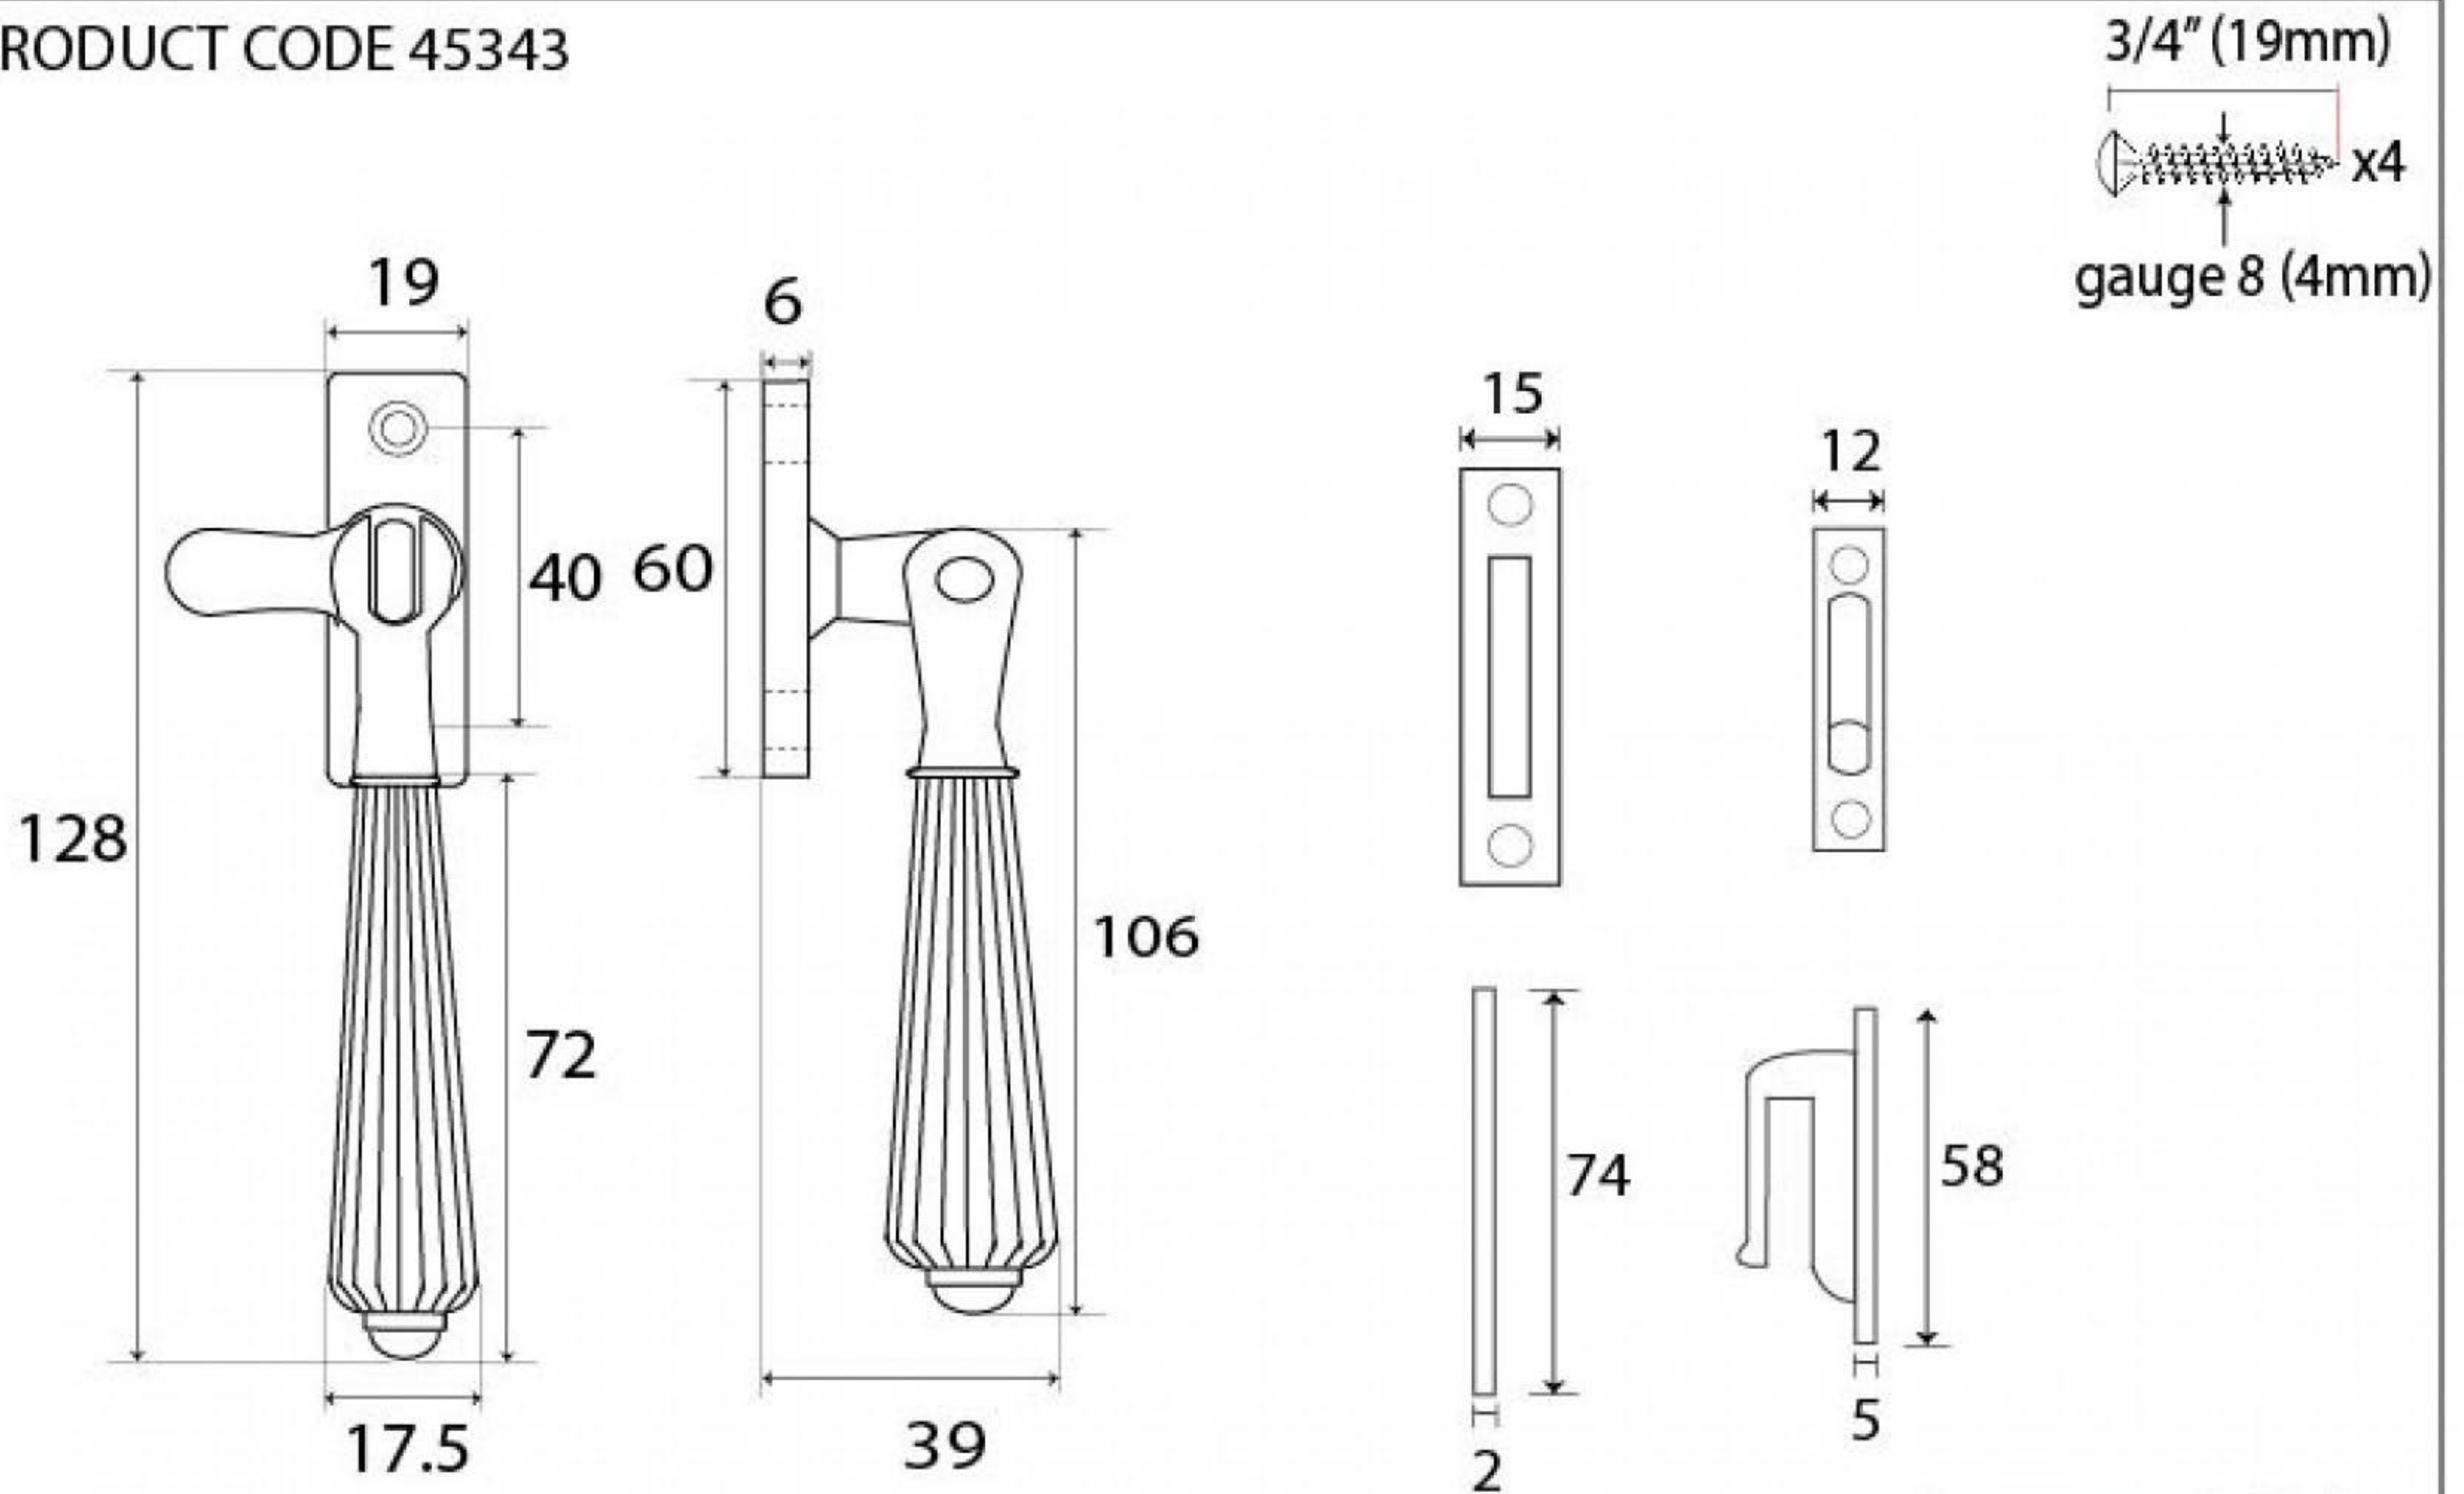

PRODUCT CODE 45343

HANDFORGED  
TRADITIONAL  
IRONMONGERY

Due to the hand crafted nature of our products all measurements are approximate and should be used as a guide only