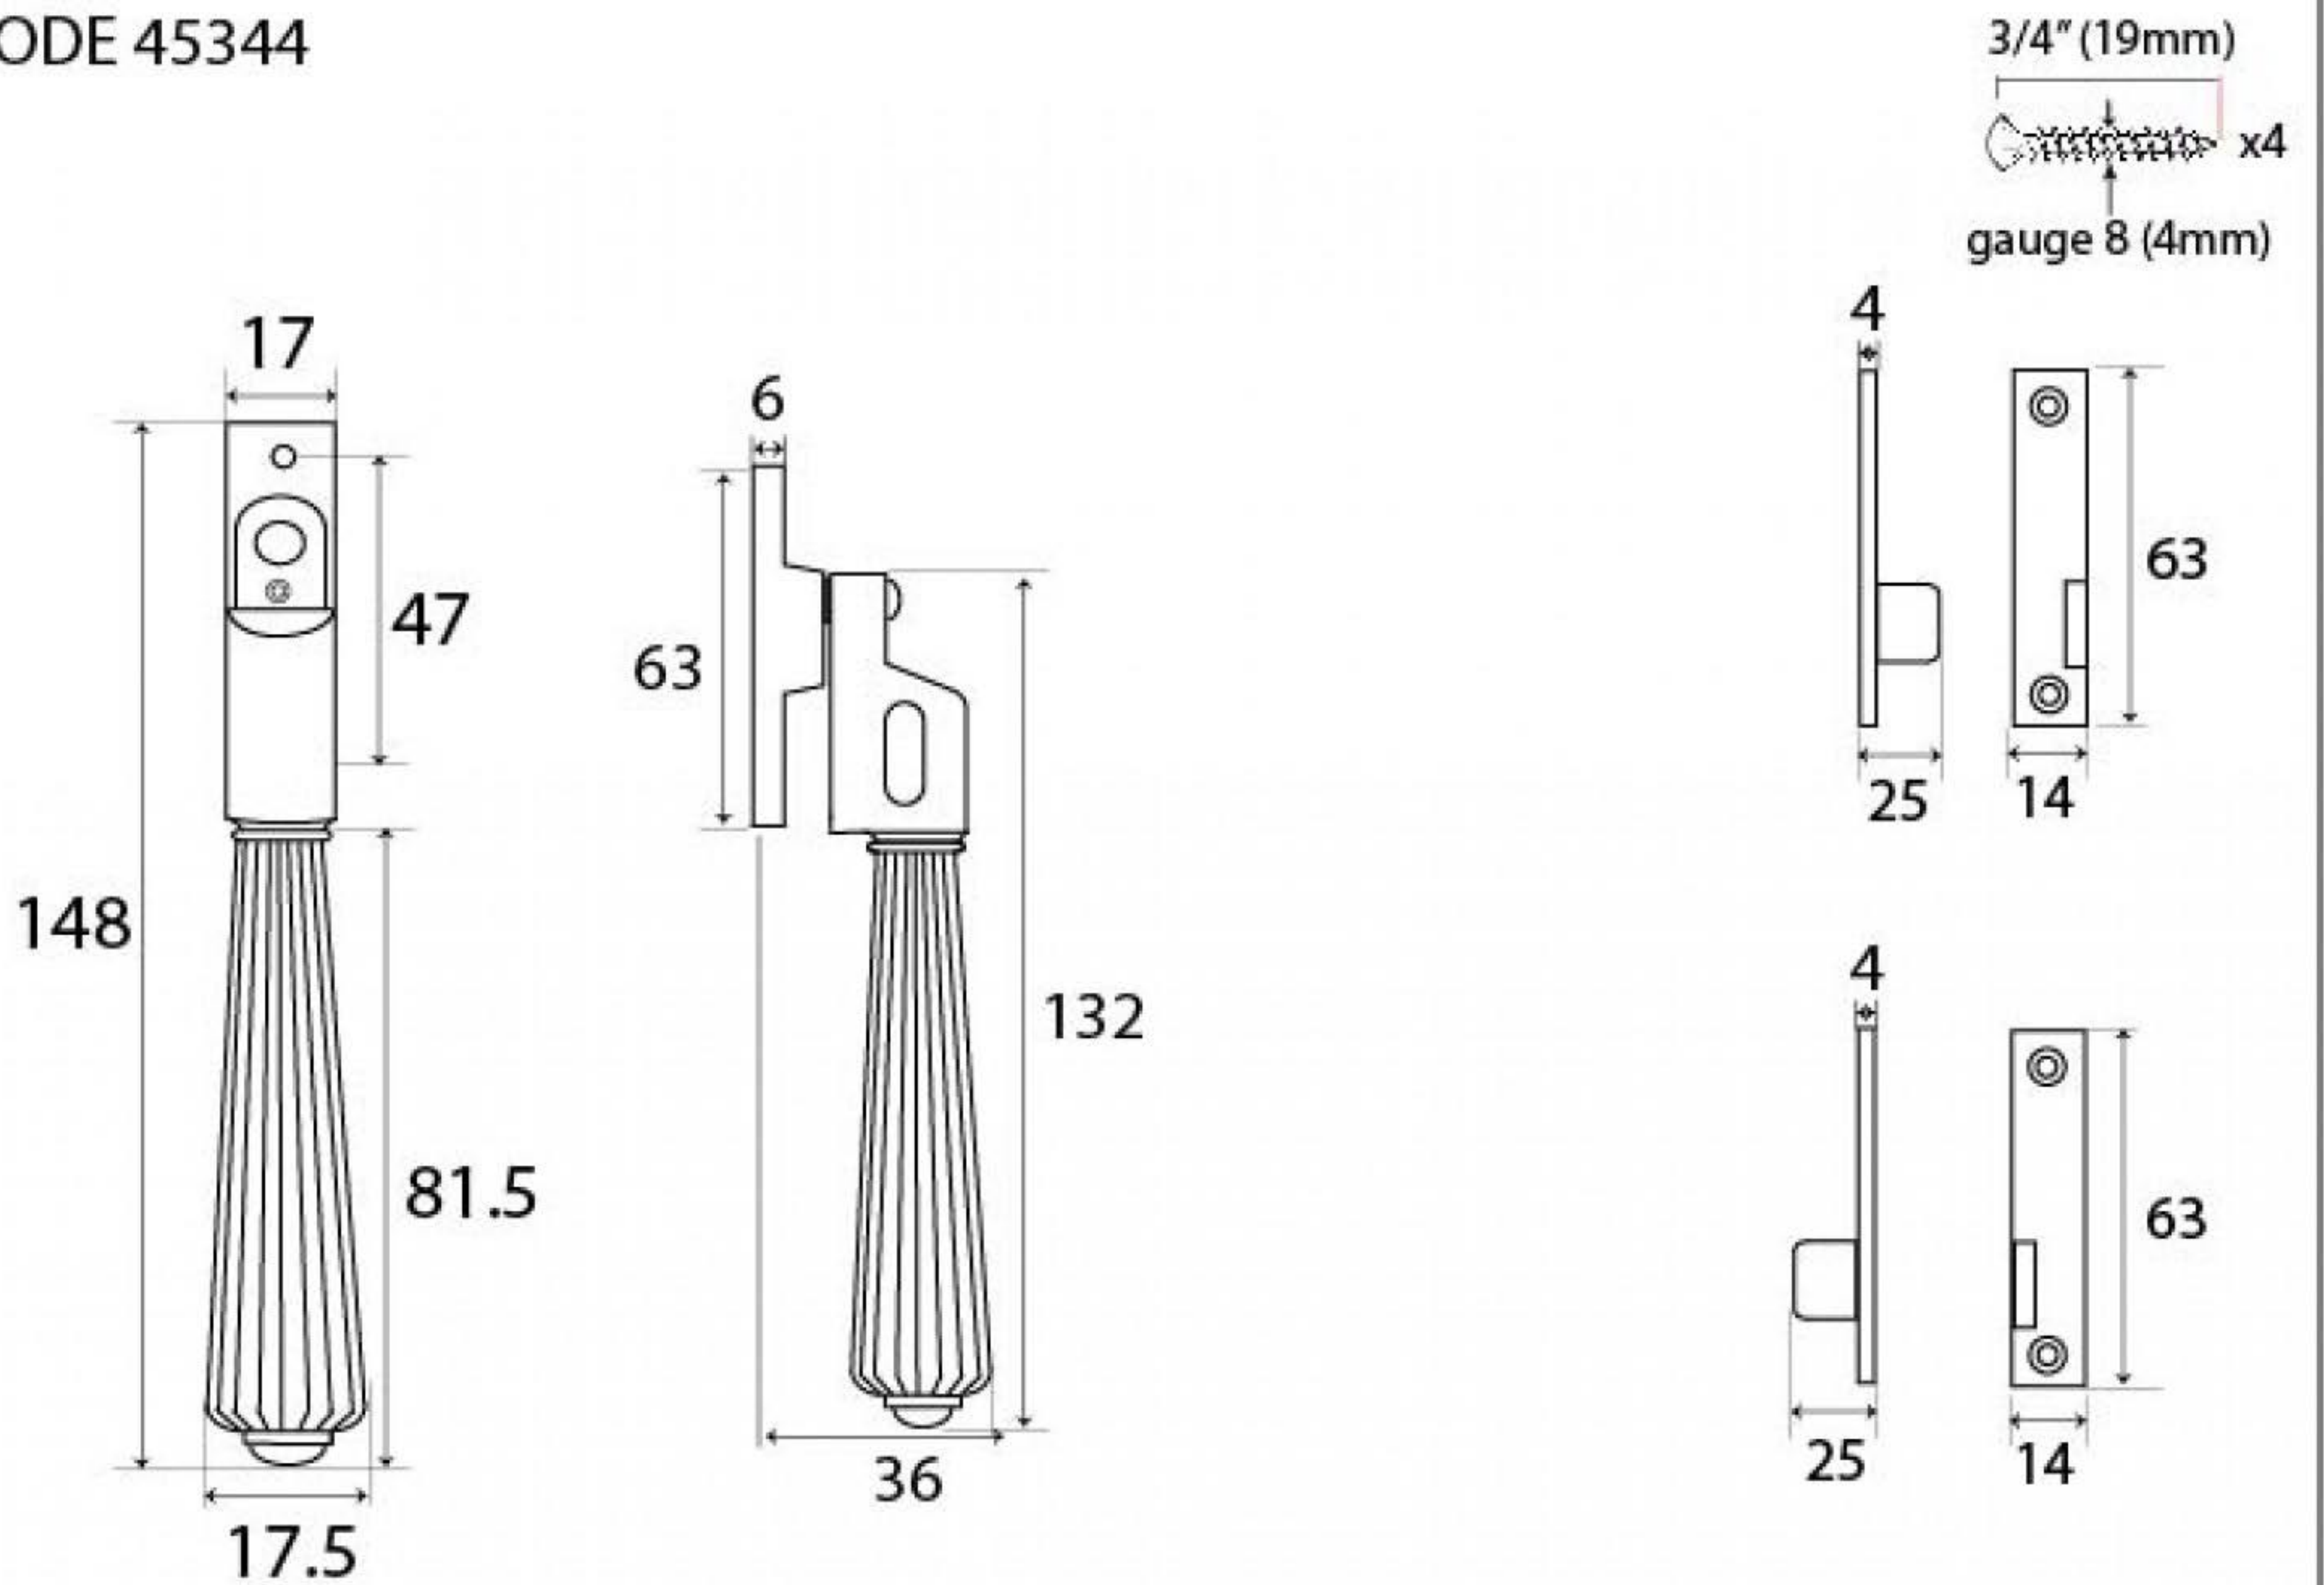

PRODUCT CODE 45344

HANDFORGED
TRADITIONAL
IRONMONGERY

Due to the hand crafted nature of our products all measurements are approximate and should be used as a guide only