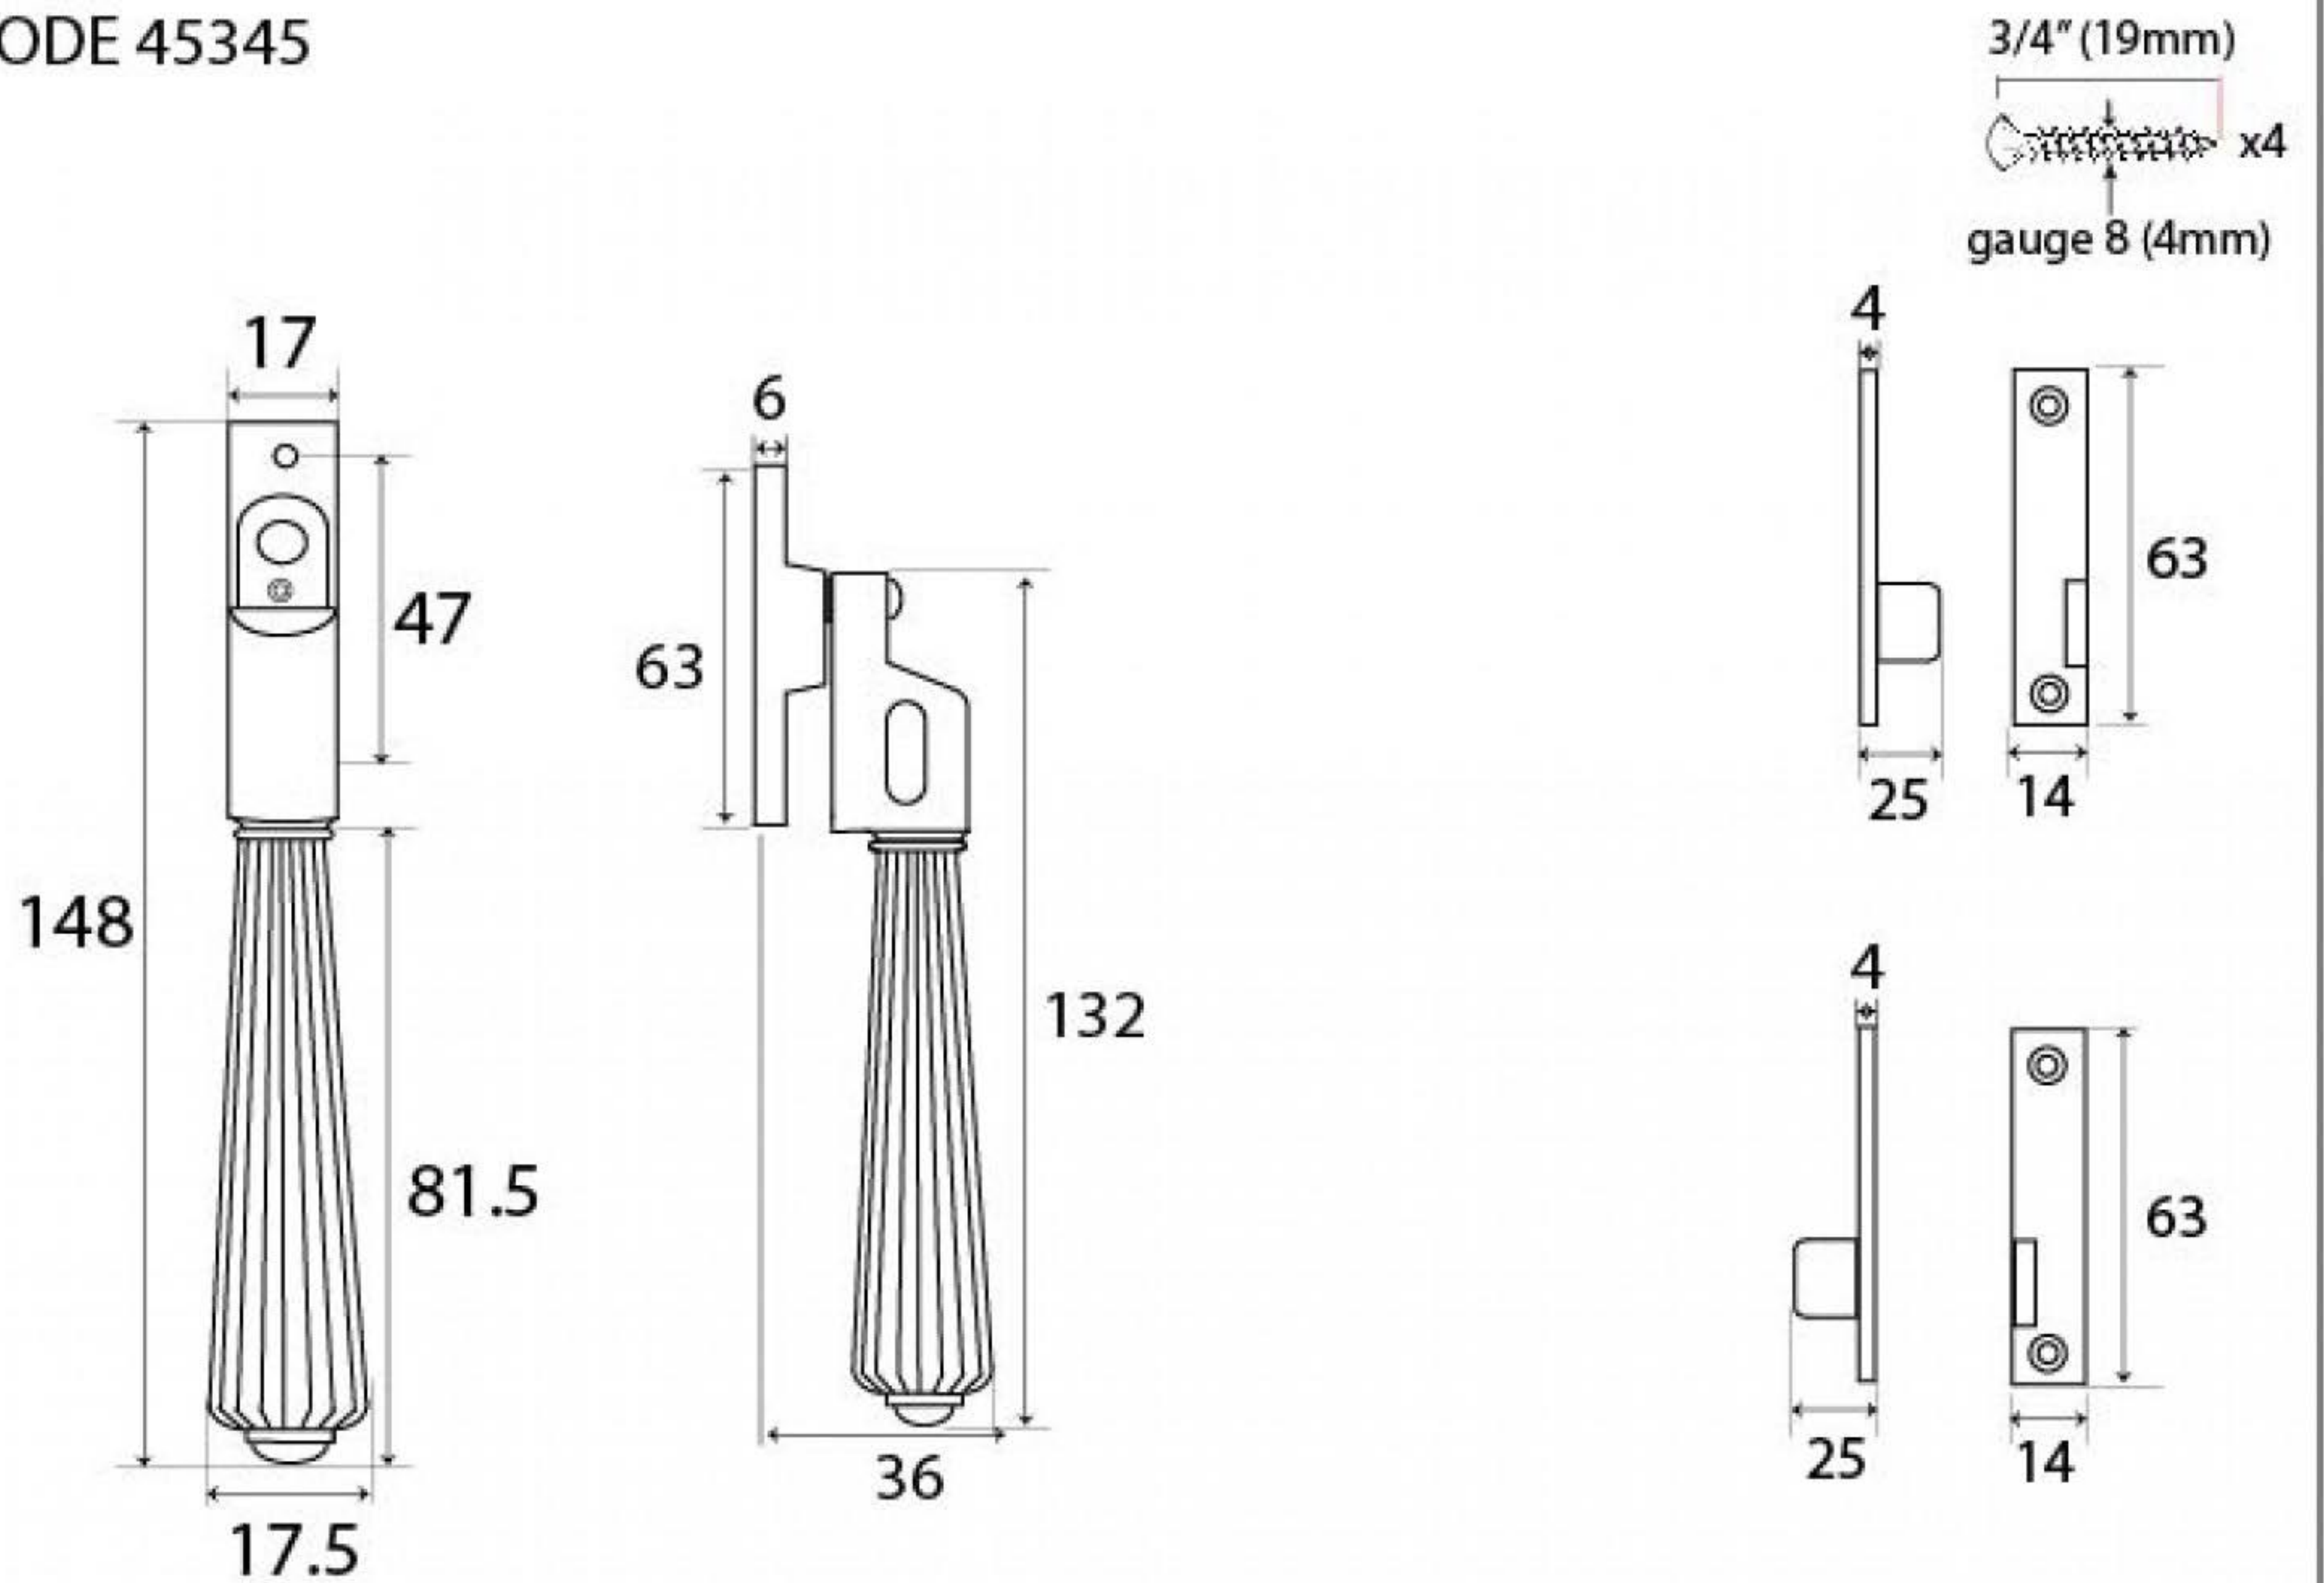

PRODUCT CODE 45345

HANDFORGED
TRADITIONAL
IRONMONGERY

Due to the hand crafted nature of our products all measurements are approximate and should be used as a guide only