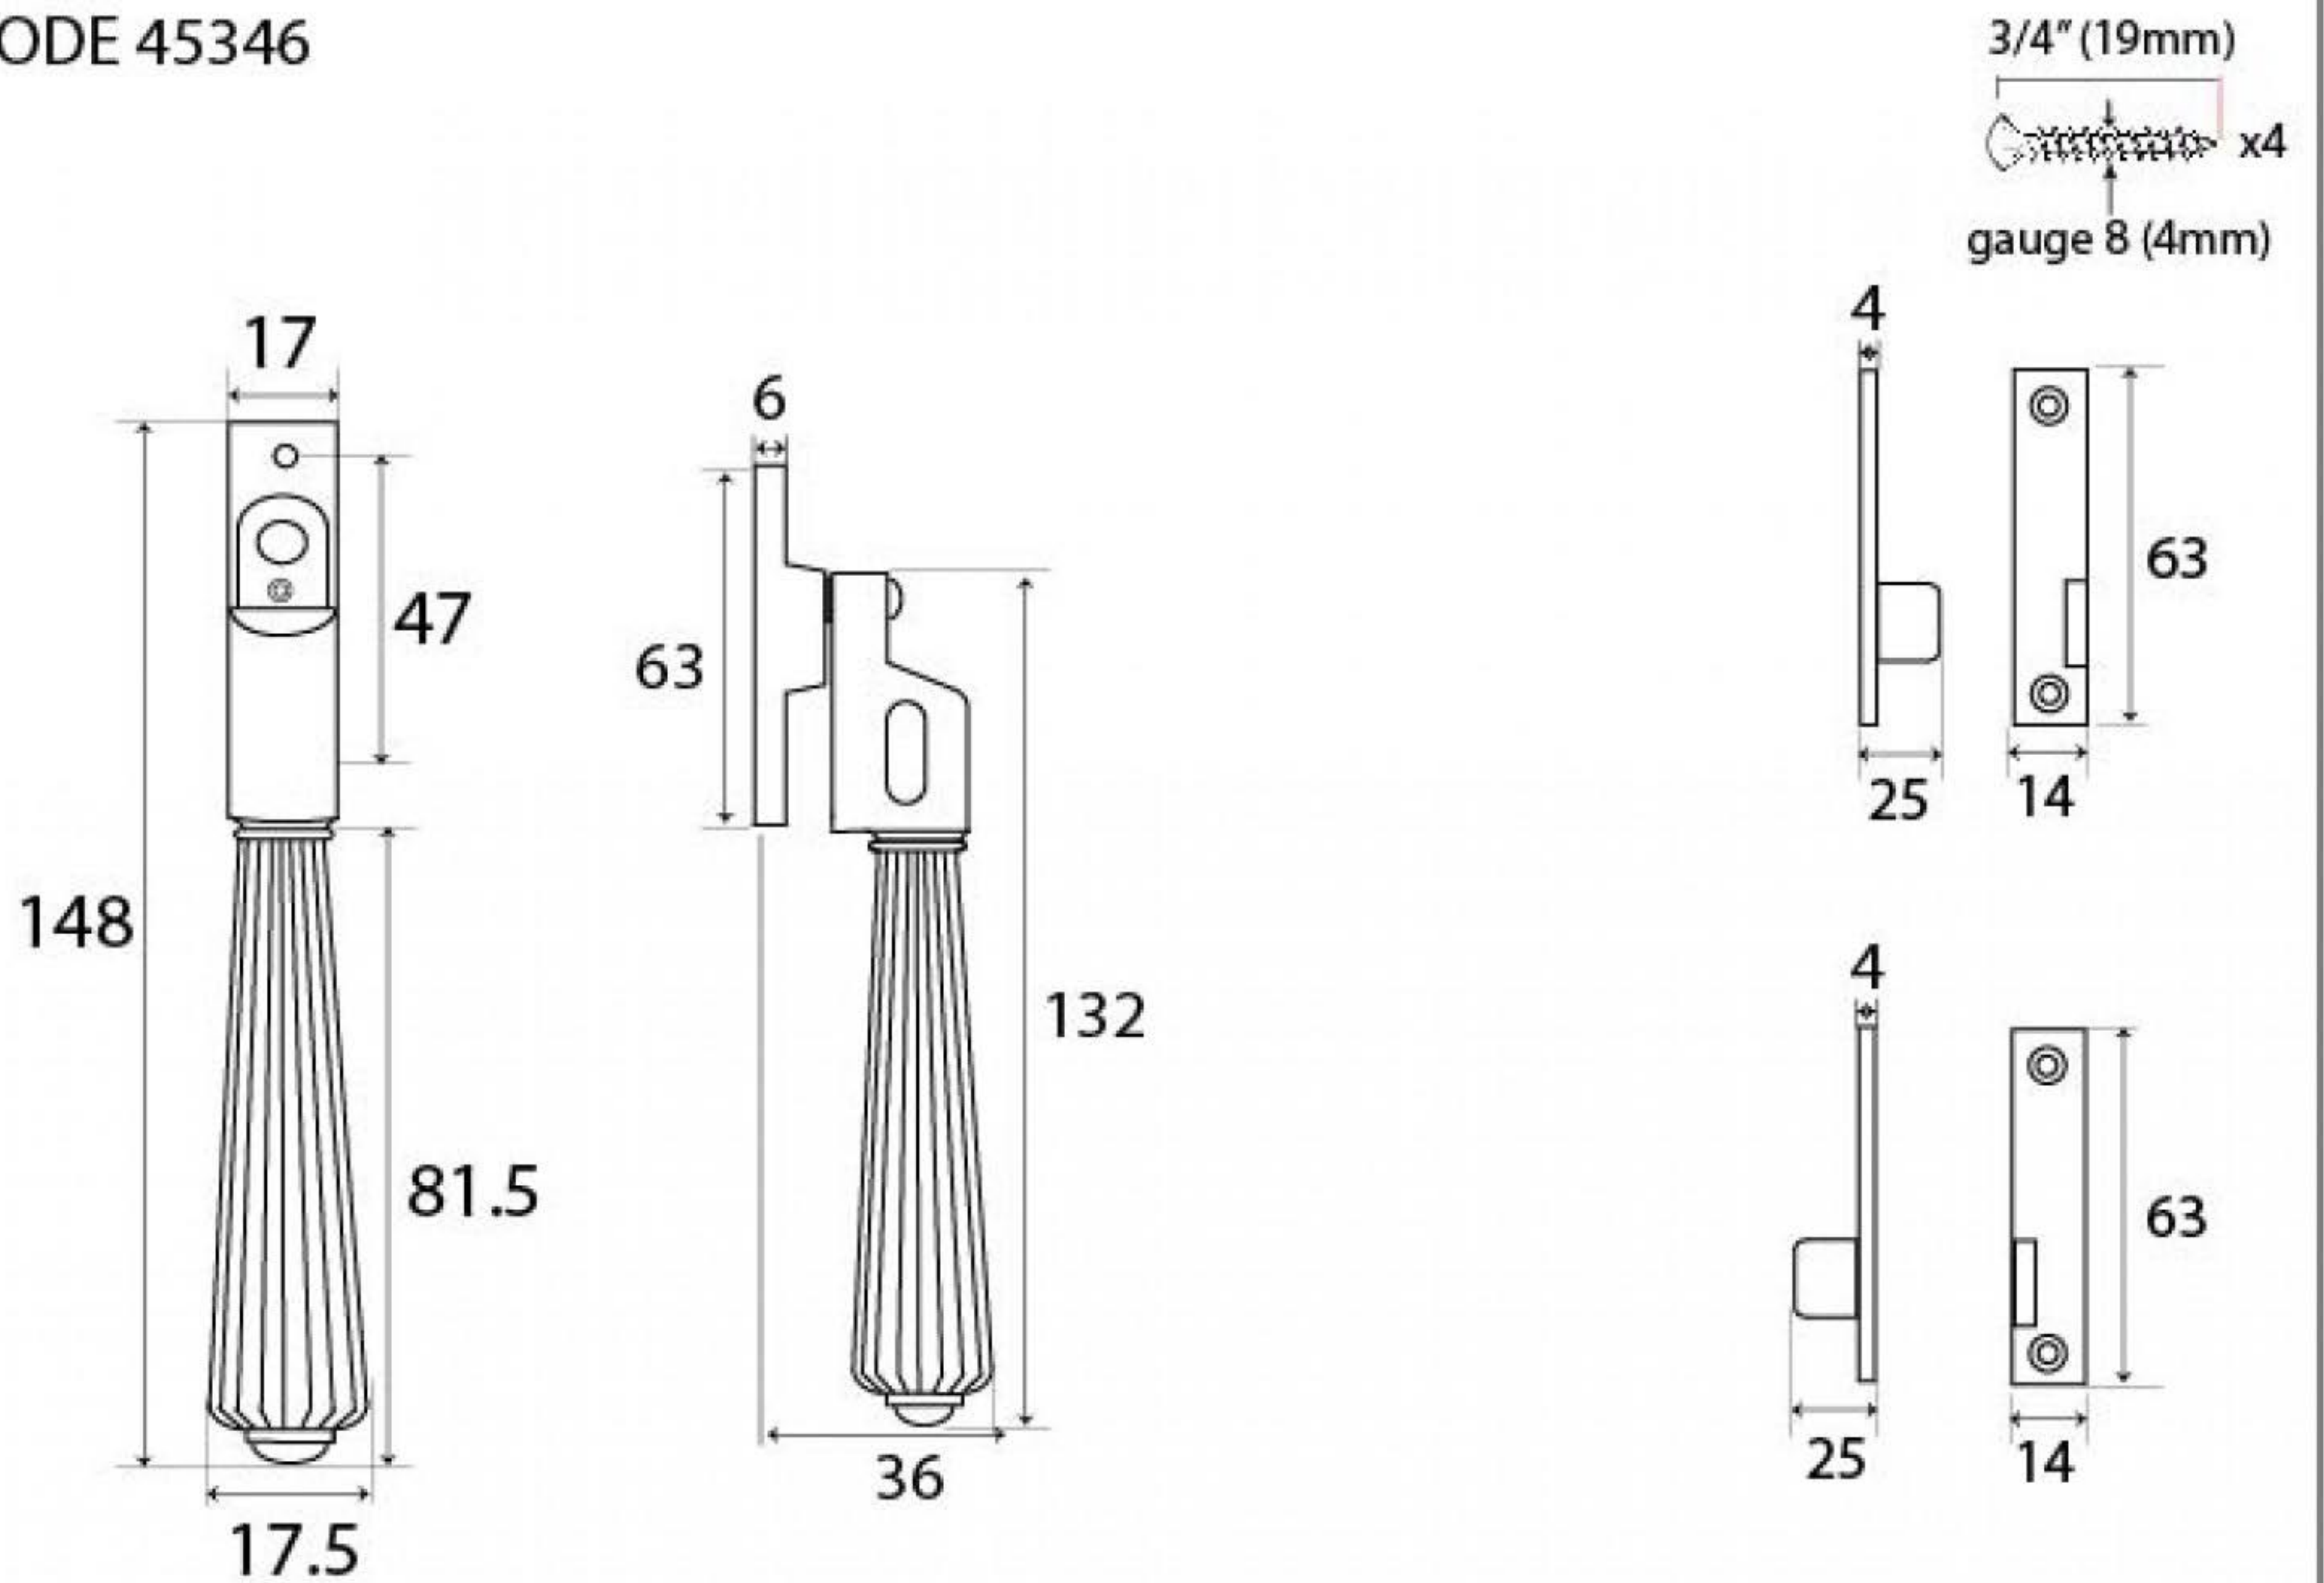

PRODUCT CODE 45346

HANDFORGED
TRADITIONAL
IRONMONGERY

Due to the hand crafted nature of our products all measurements are approximate and should be used as a guide only