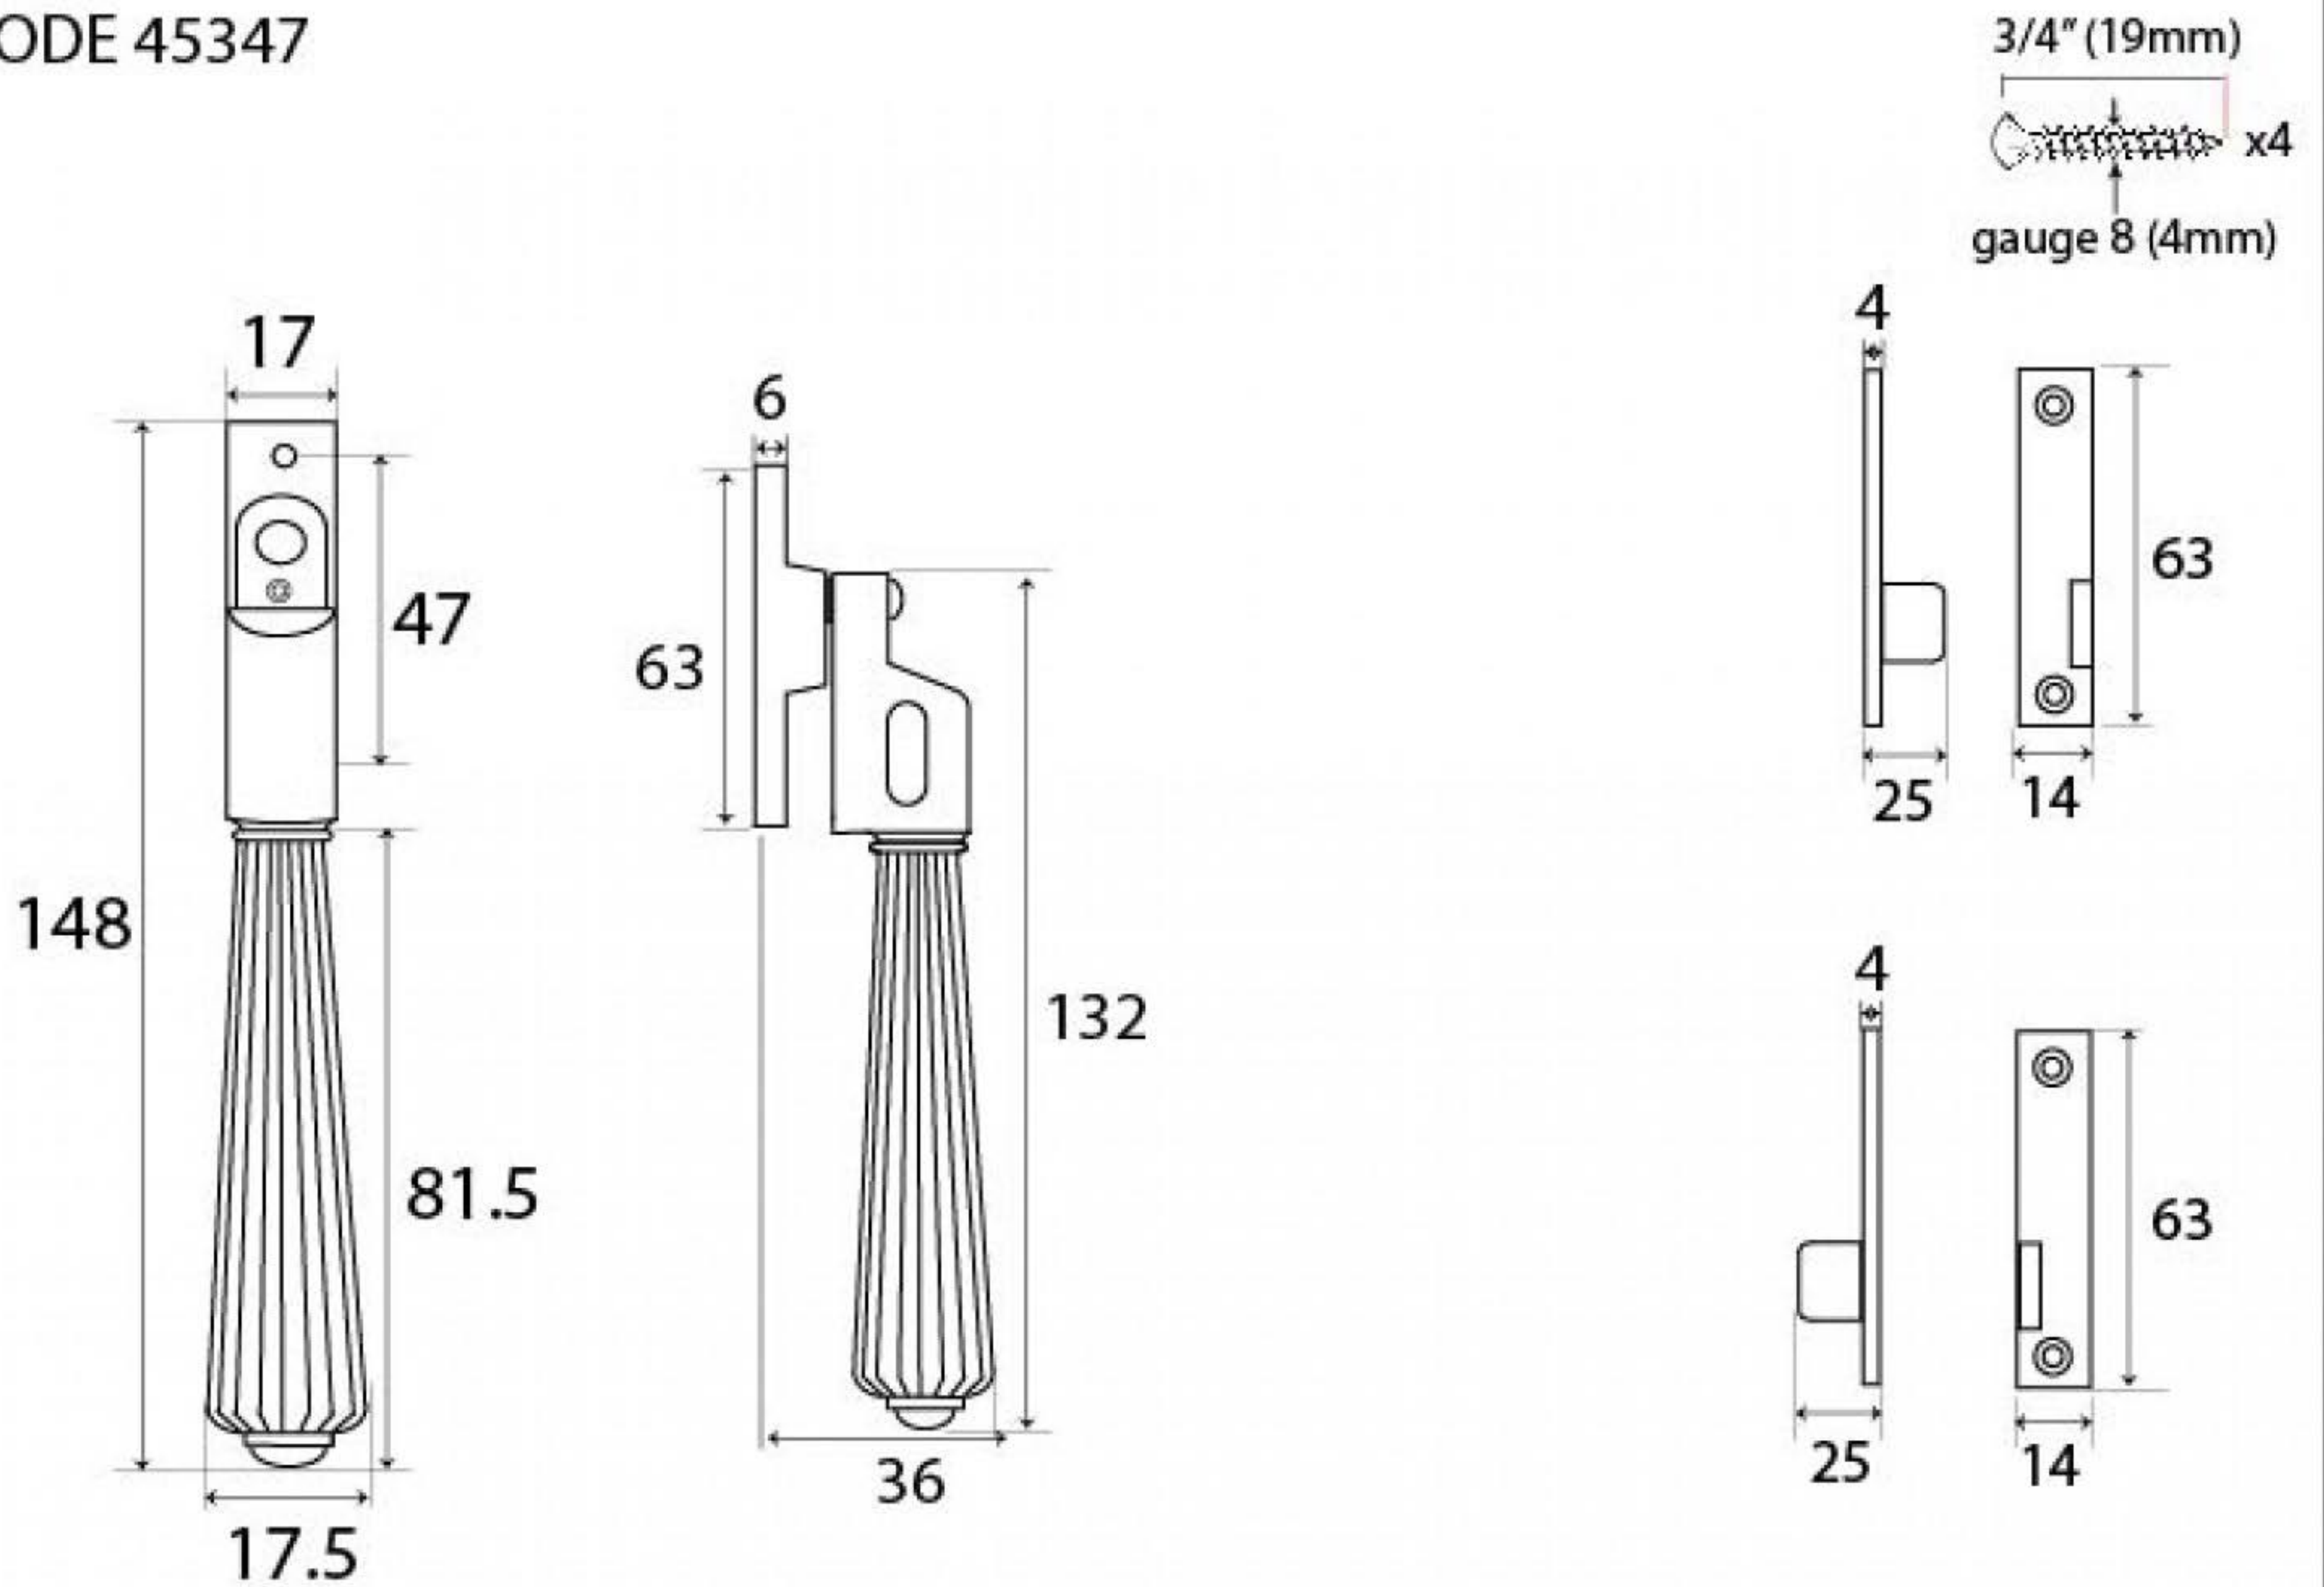

PRODUCT CODE 45347

HANDFORGED  
TRADITIONAL  
IRONMONGERY

Due to the hand crafted nature of our products all measurements are approximate and should be used as a guide only