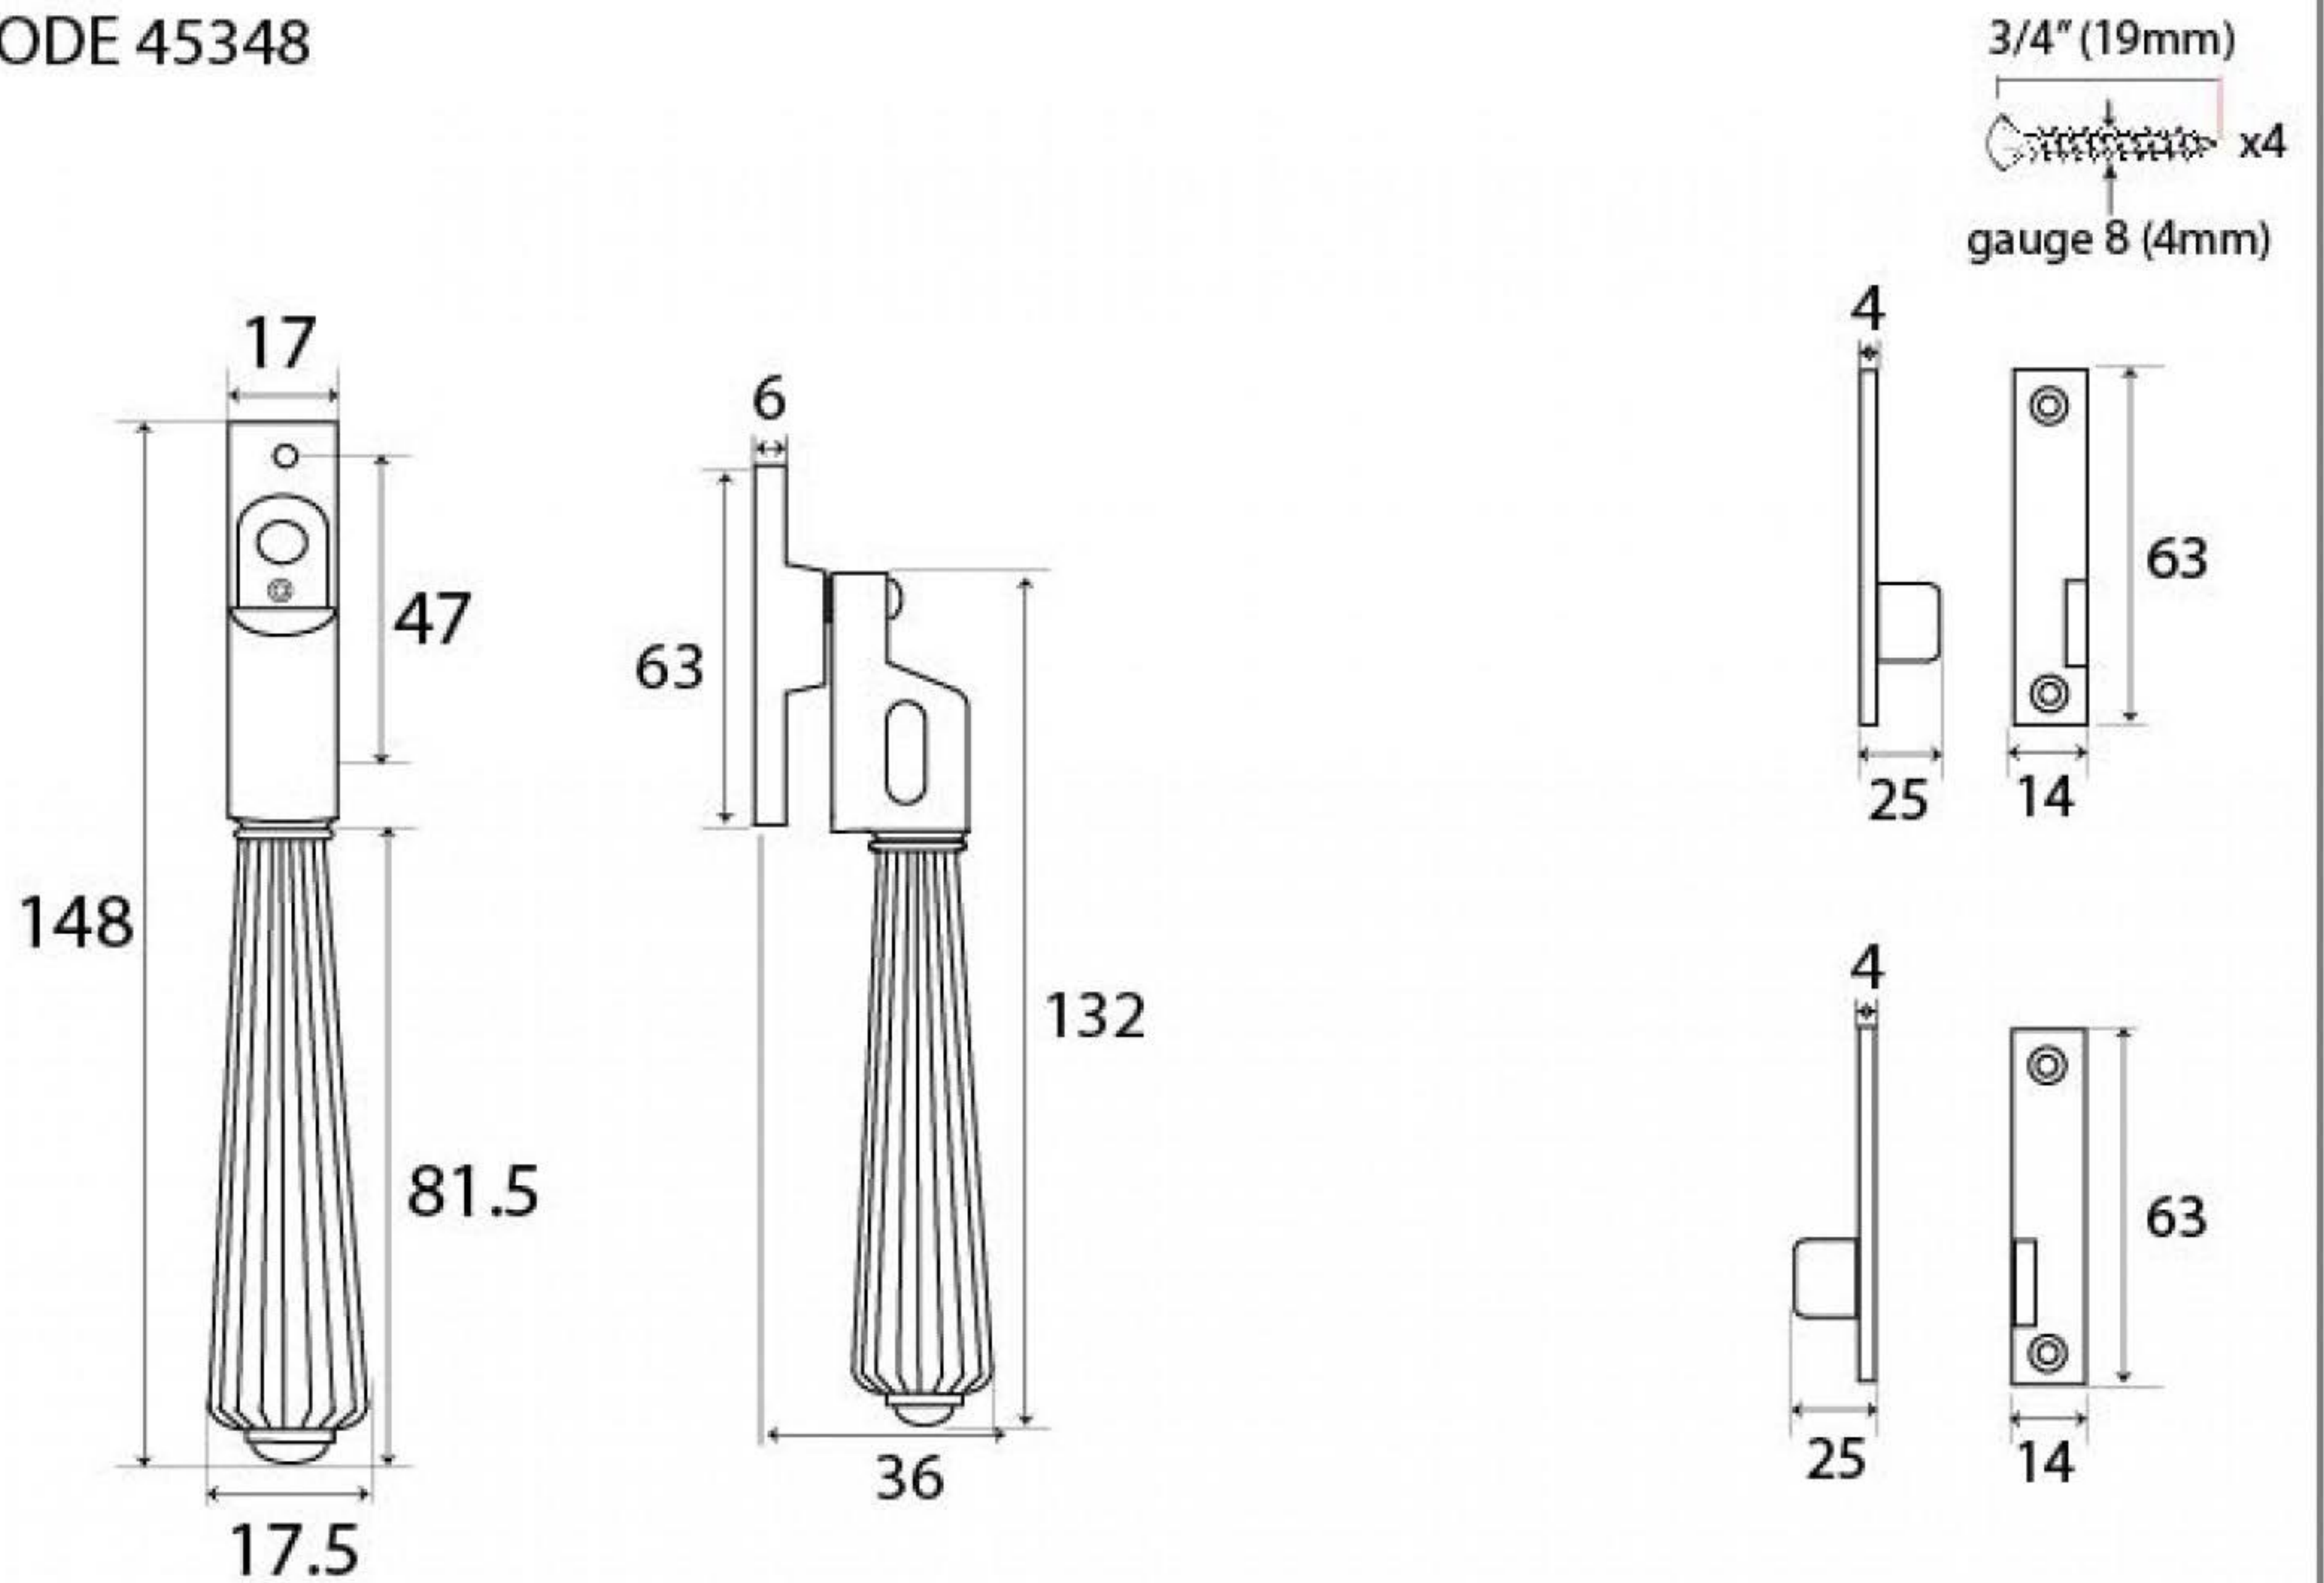

PRODUCT CODE 45348

HANDFORGED
TRADITIONAL
IRONMONGERY

Due to the hand crafted nature of our products all measurements are approximate and should be used as a guide only