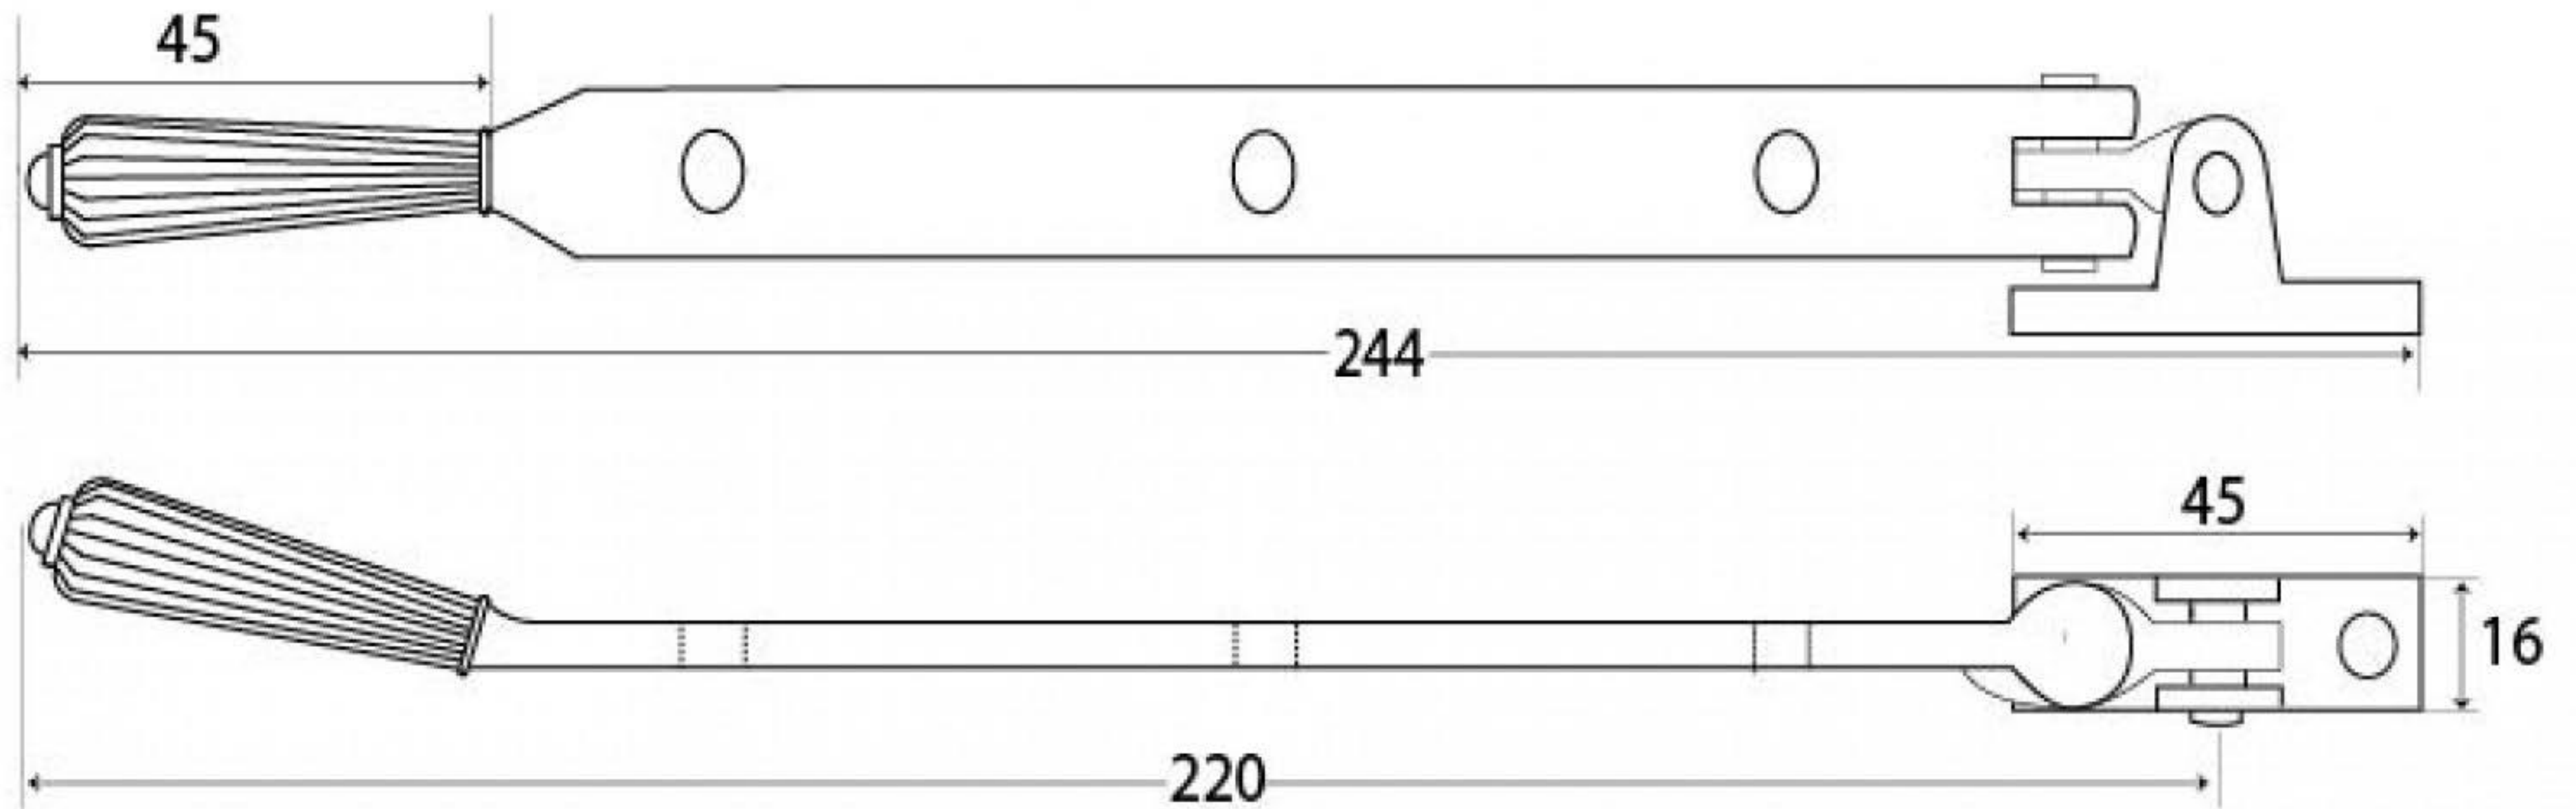

PRODUCT CODE 45359

3/4" (19mm)
x6
gauge 8 (4mm)

HANDFORGED
TRADITIONAL
IRONMONGERY

Due to the hand crafted nature of our products all measurements are approximate and should be used as a guide only