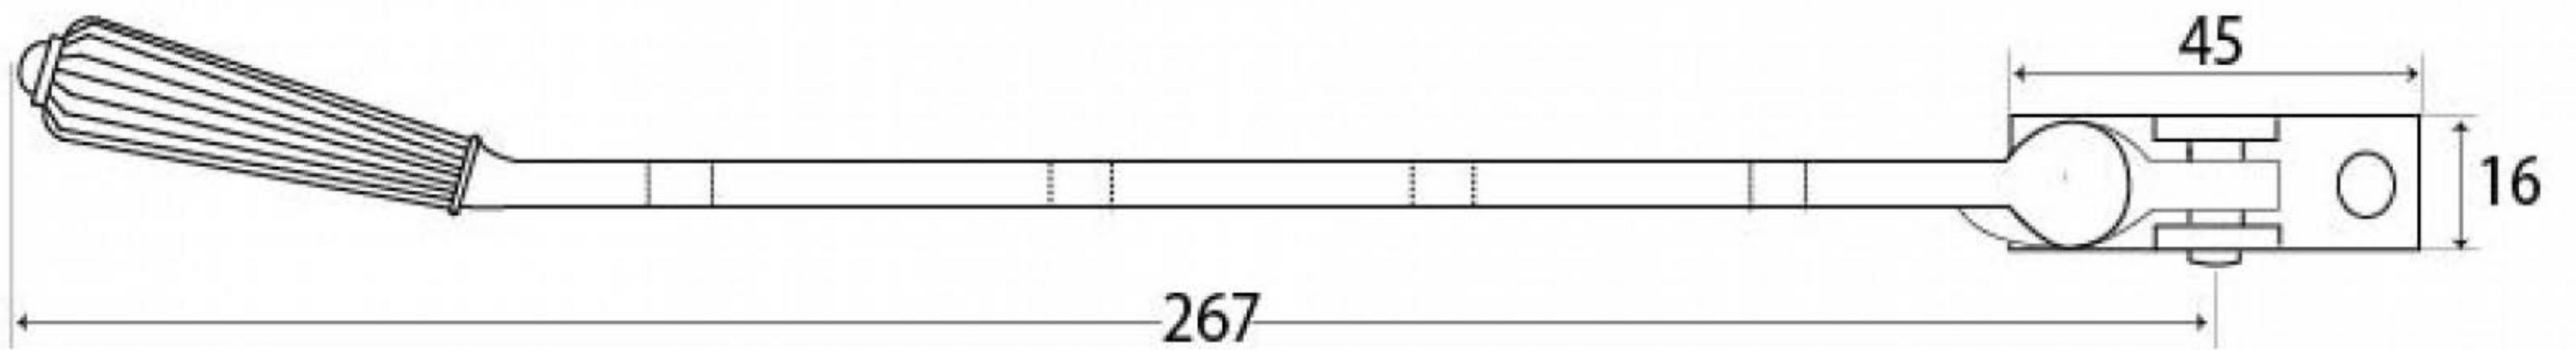

PRODUCT CODE 45360

3/4" (19mm)
x6
gauge 8 (4mm)

HANDFORGED
TRADITIONAL
IRONMONGERY

Due to the hand crafted nature of our products all measurements are approximate and should be used as a guide only