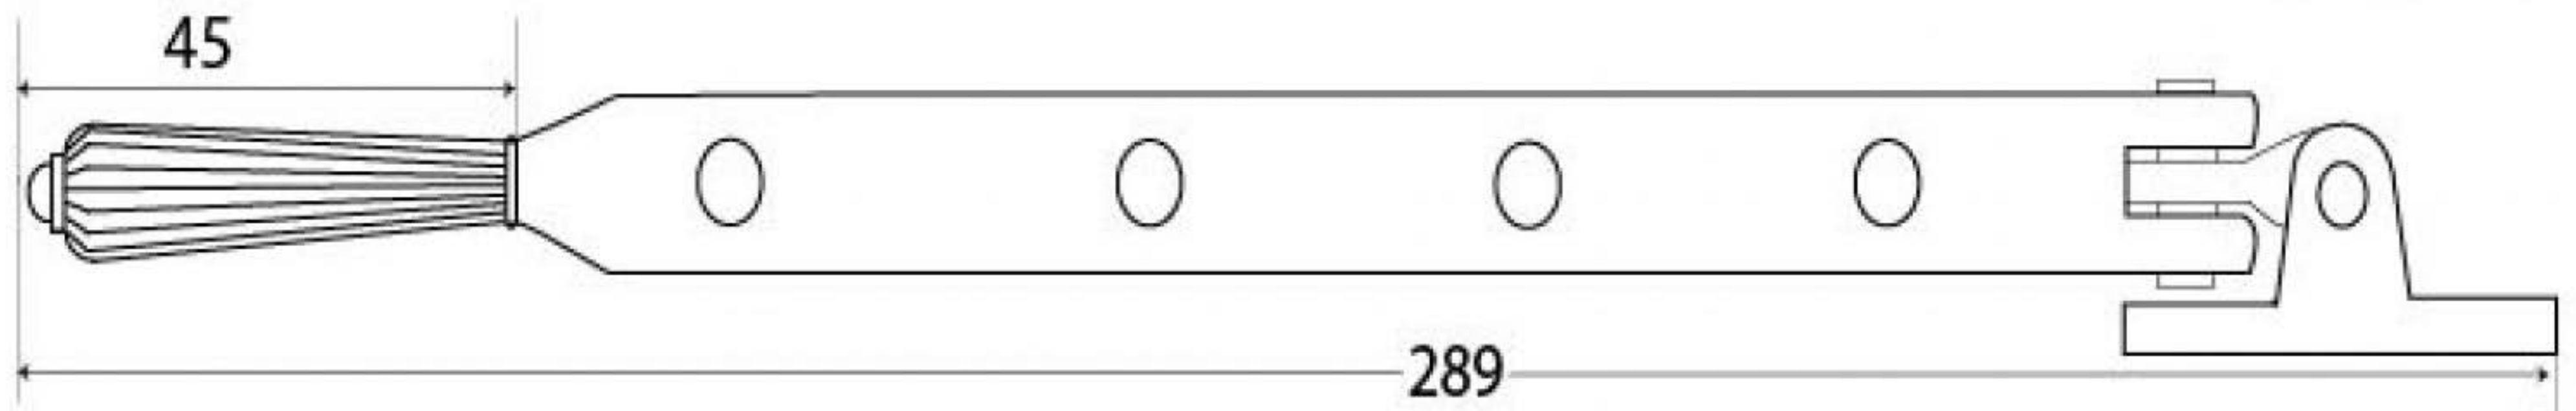

PRODUCT CODE 45360

3/4" (19mm)
x6
gauge 8 (4mm)

HANDFORGED
TRADITIONAL
IRONMONGERY

Due to the hand crafted nature of our products all measurements are approximate and should be used as a guide only