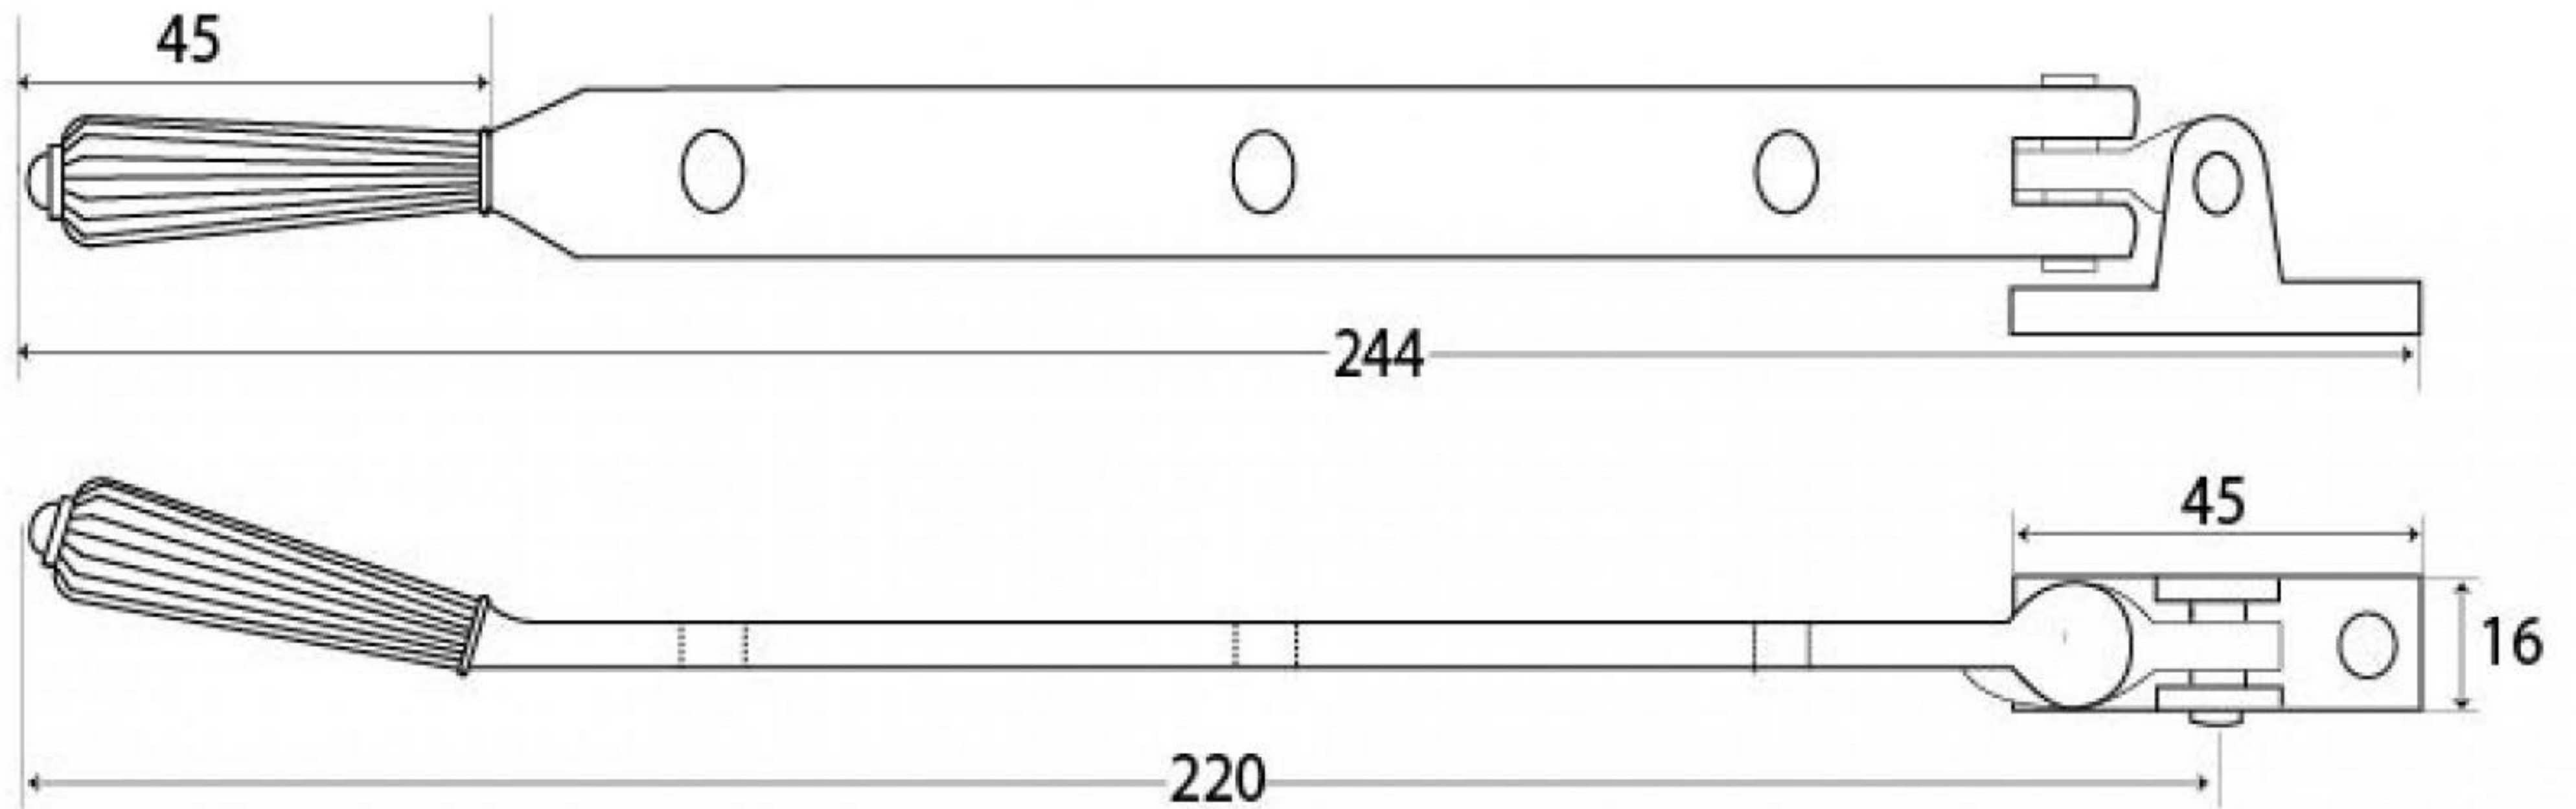

PRODUCT CODE 45362

3/4" (19mm)
x6
gauge 8 (4mm)

HANDFORGED
TRADITIONAL
IRONMONGERY

Due to the hand crafted nature of our products all measurements are approximate and should be used as a guide only