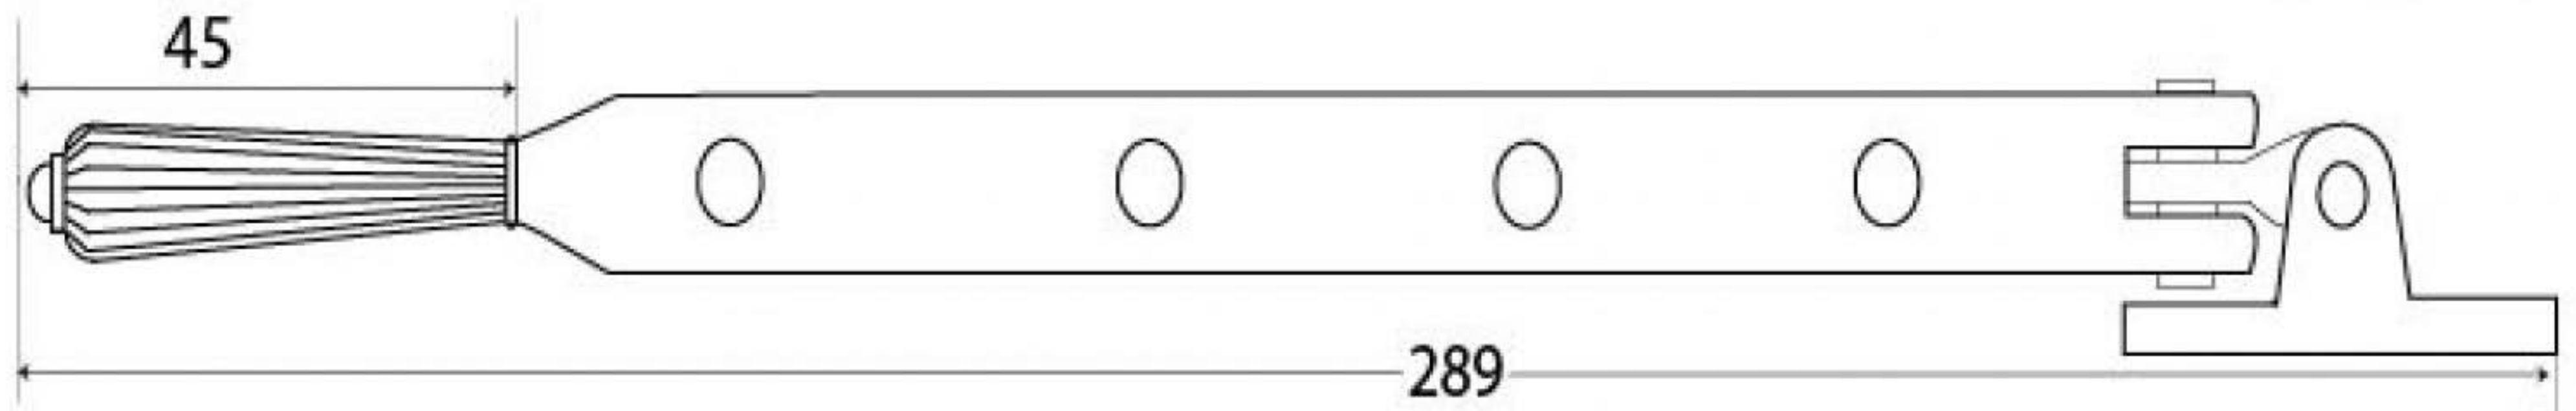

PRODUCT CODE 45363

3/4" (19mm)  
x6  
gauge 8 (4mm)

HANDFORGED  
TRADITIONAL  
IRONMONGERY

Due to the hand crafted nature of our products all measurements are approximate and should be used as a guide only