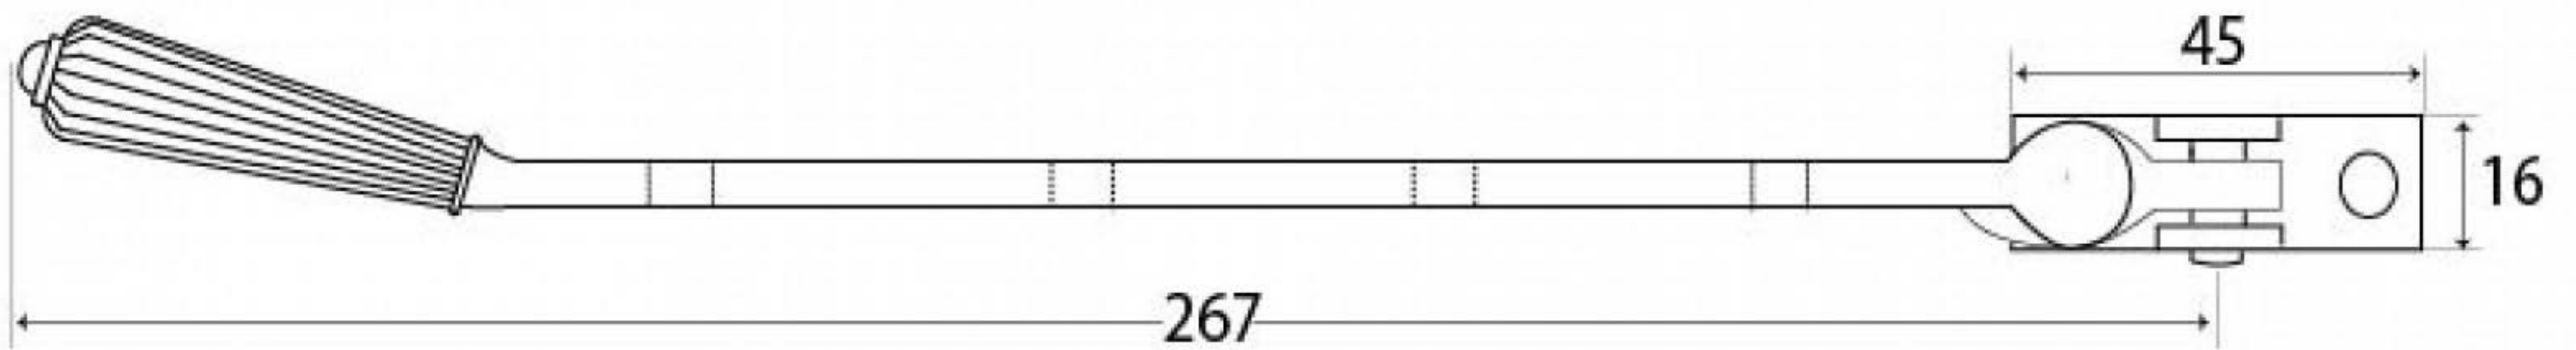

PRODUCT CODE 45363

3/4" (19mm)  
x6  
gauge 8 (4mm)

HANDFORGED  
TRADITIONAL  
IRONMONGERY

Due to the hand crafted nature of our products all measurements are approximate and should be used as a guide only