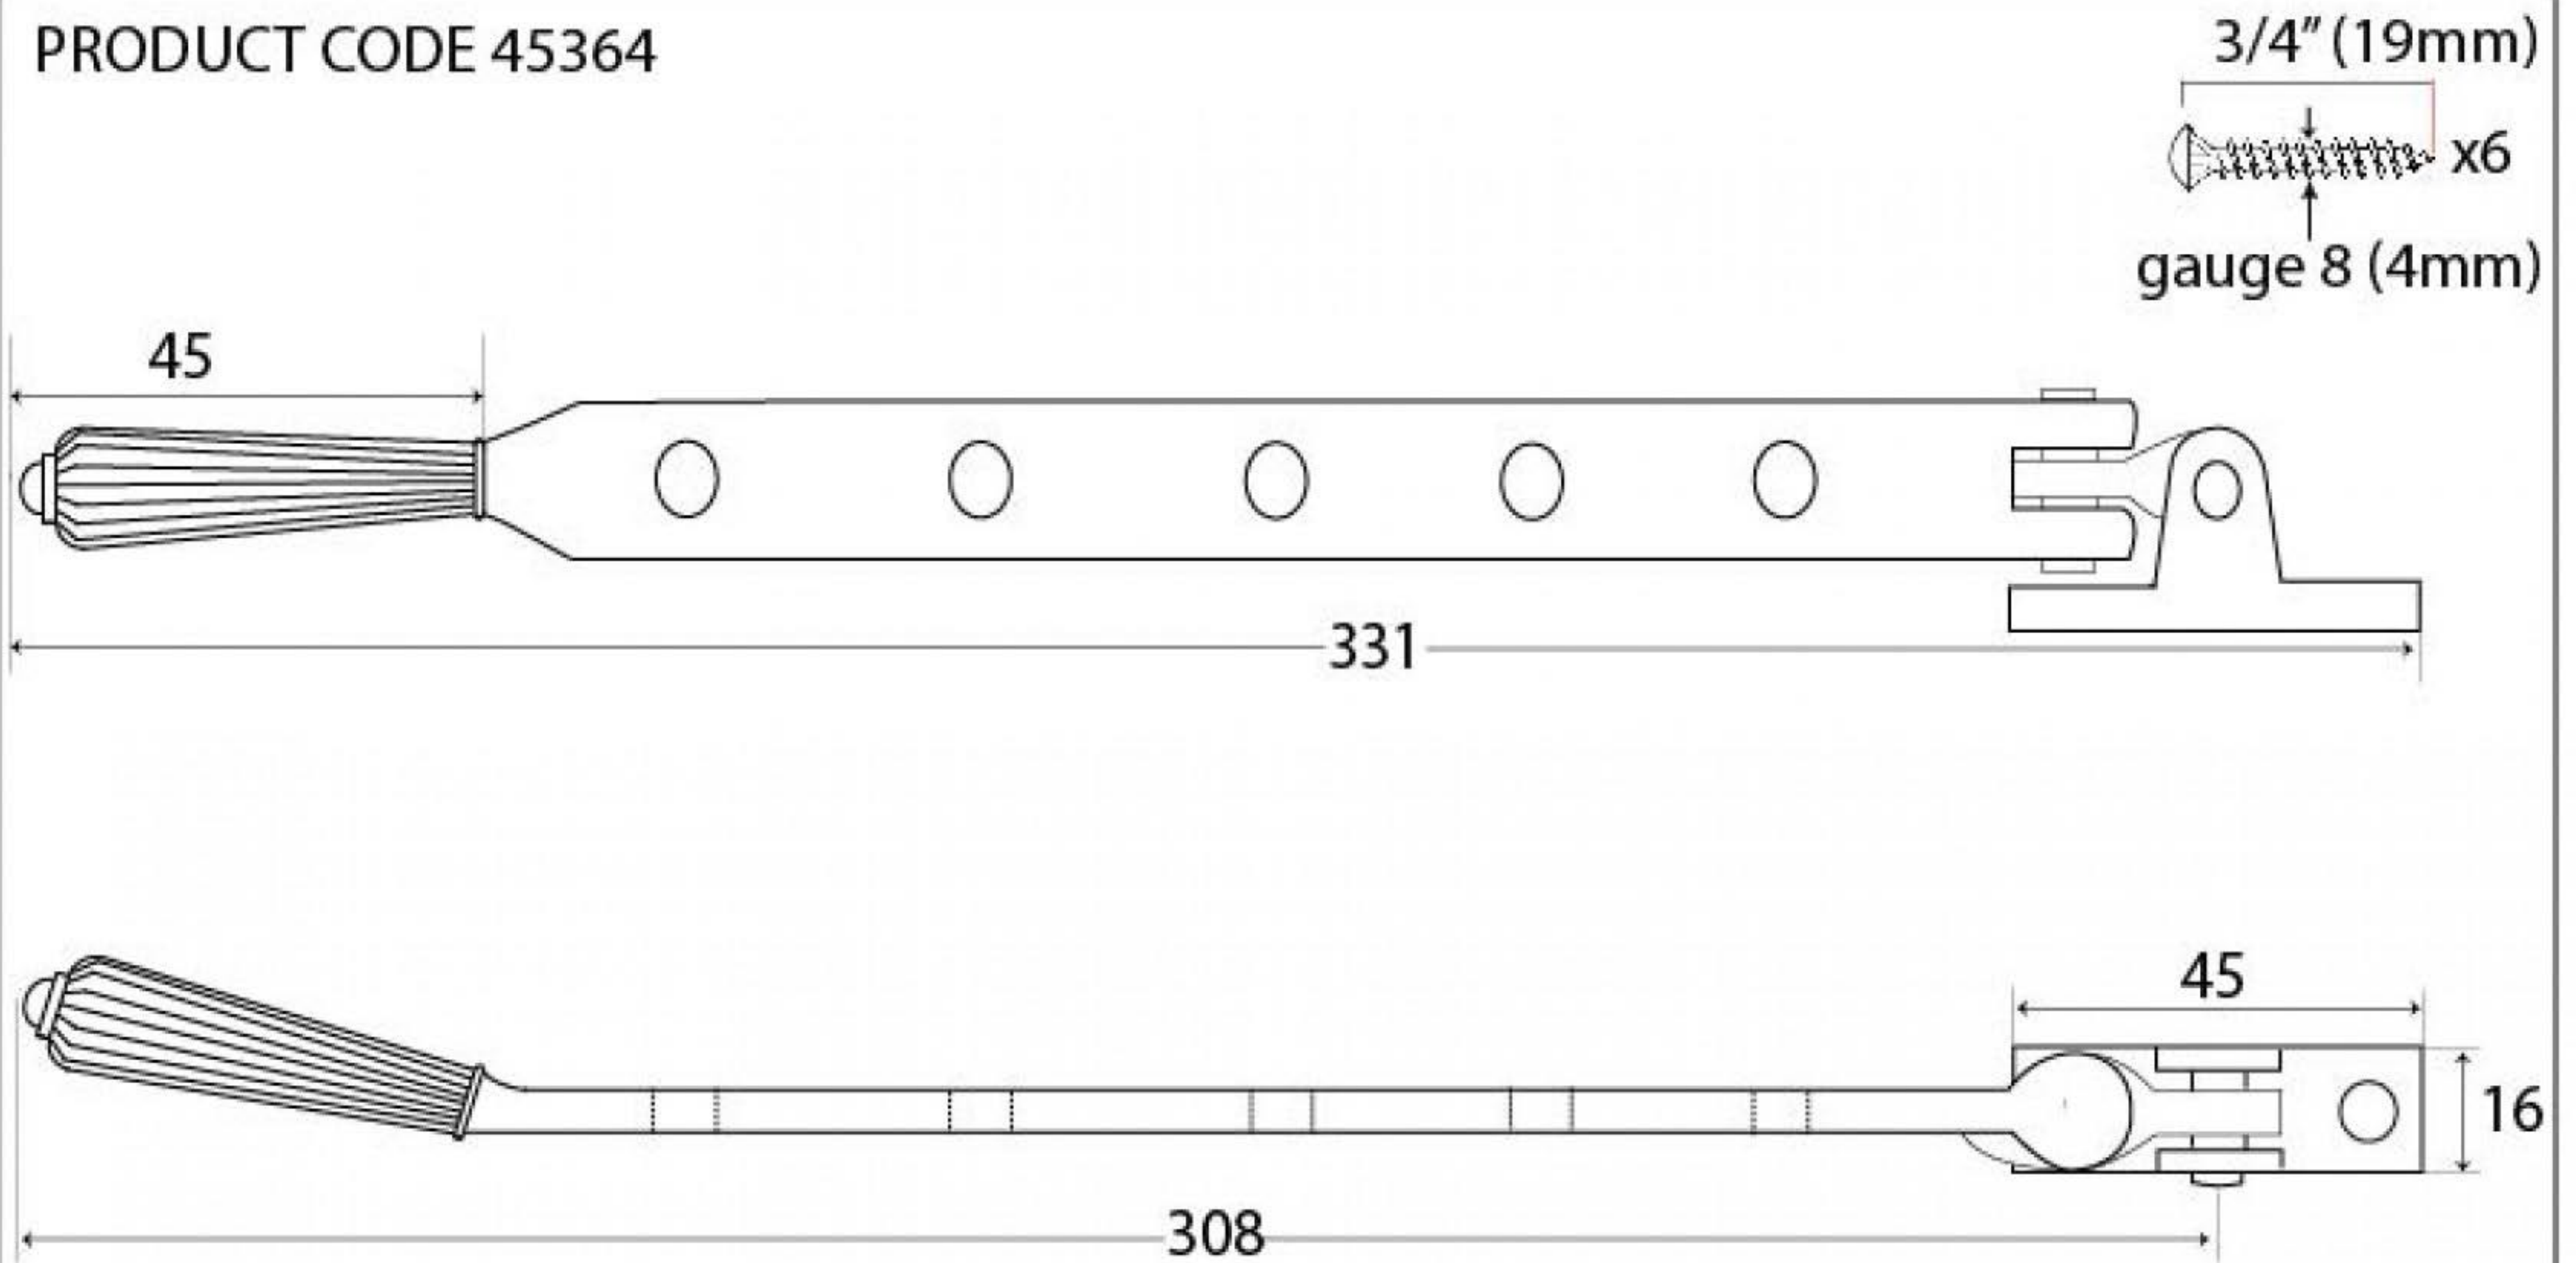

PRODUCT CODE 45364

HANDFORGED  
TRADITIONAL  
IRONMONGERY

Due to the hand crafted nature of our products all measurements are approximate and should be used as a guide only