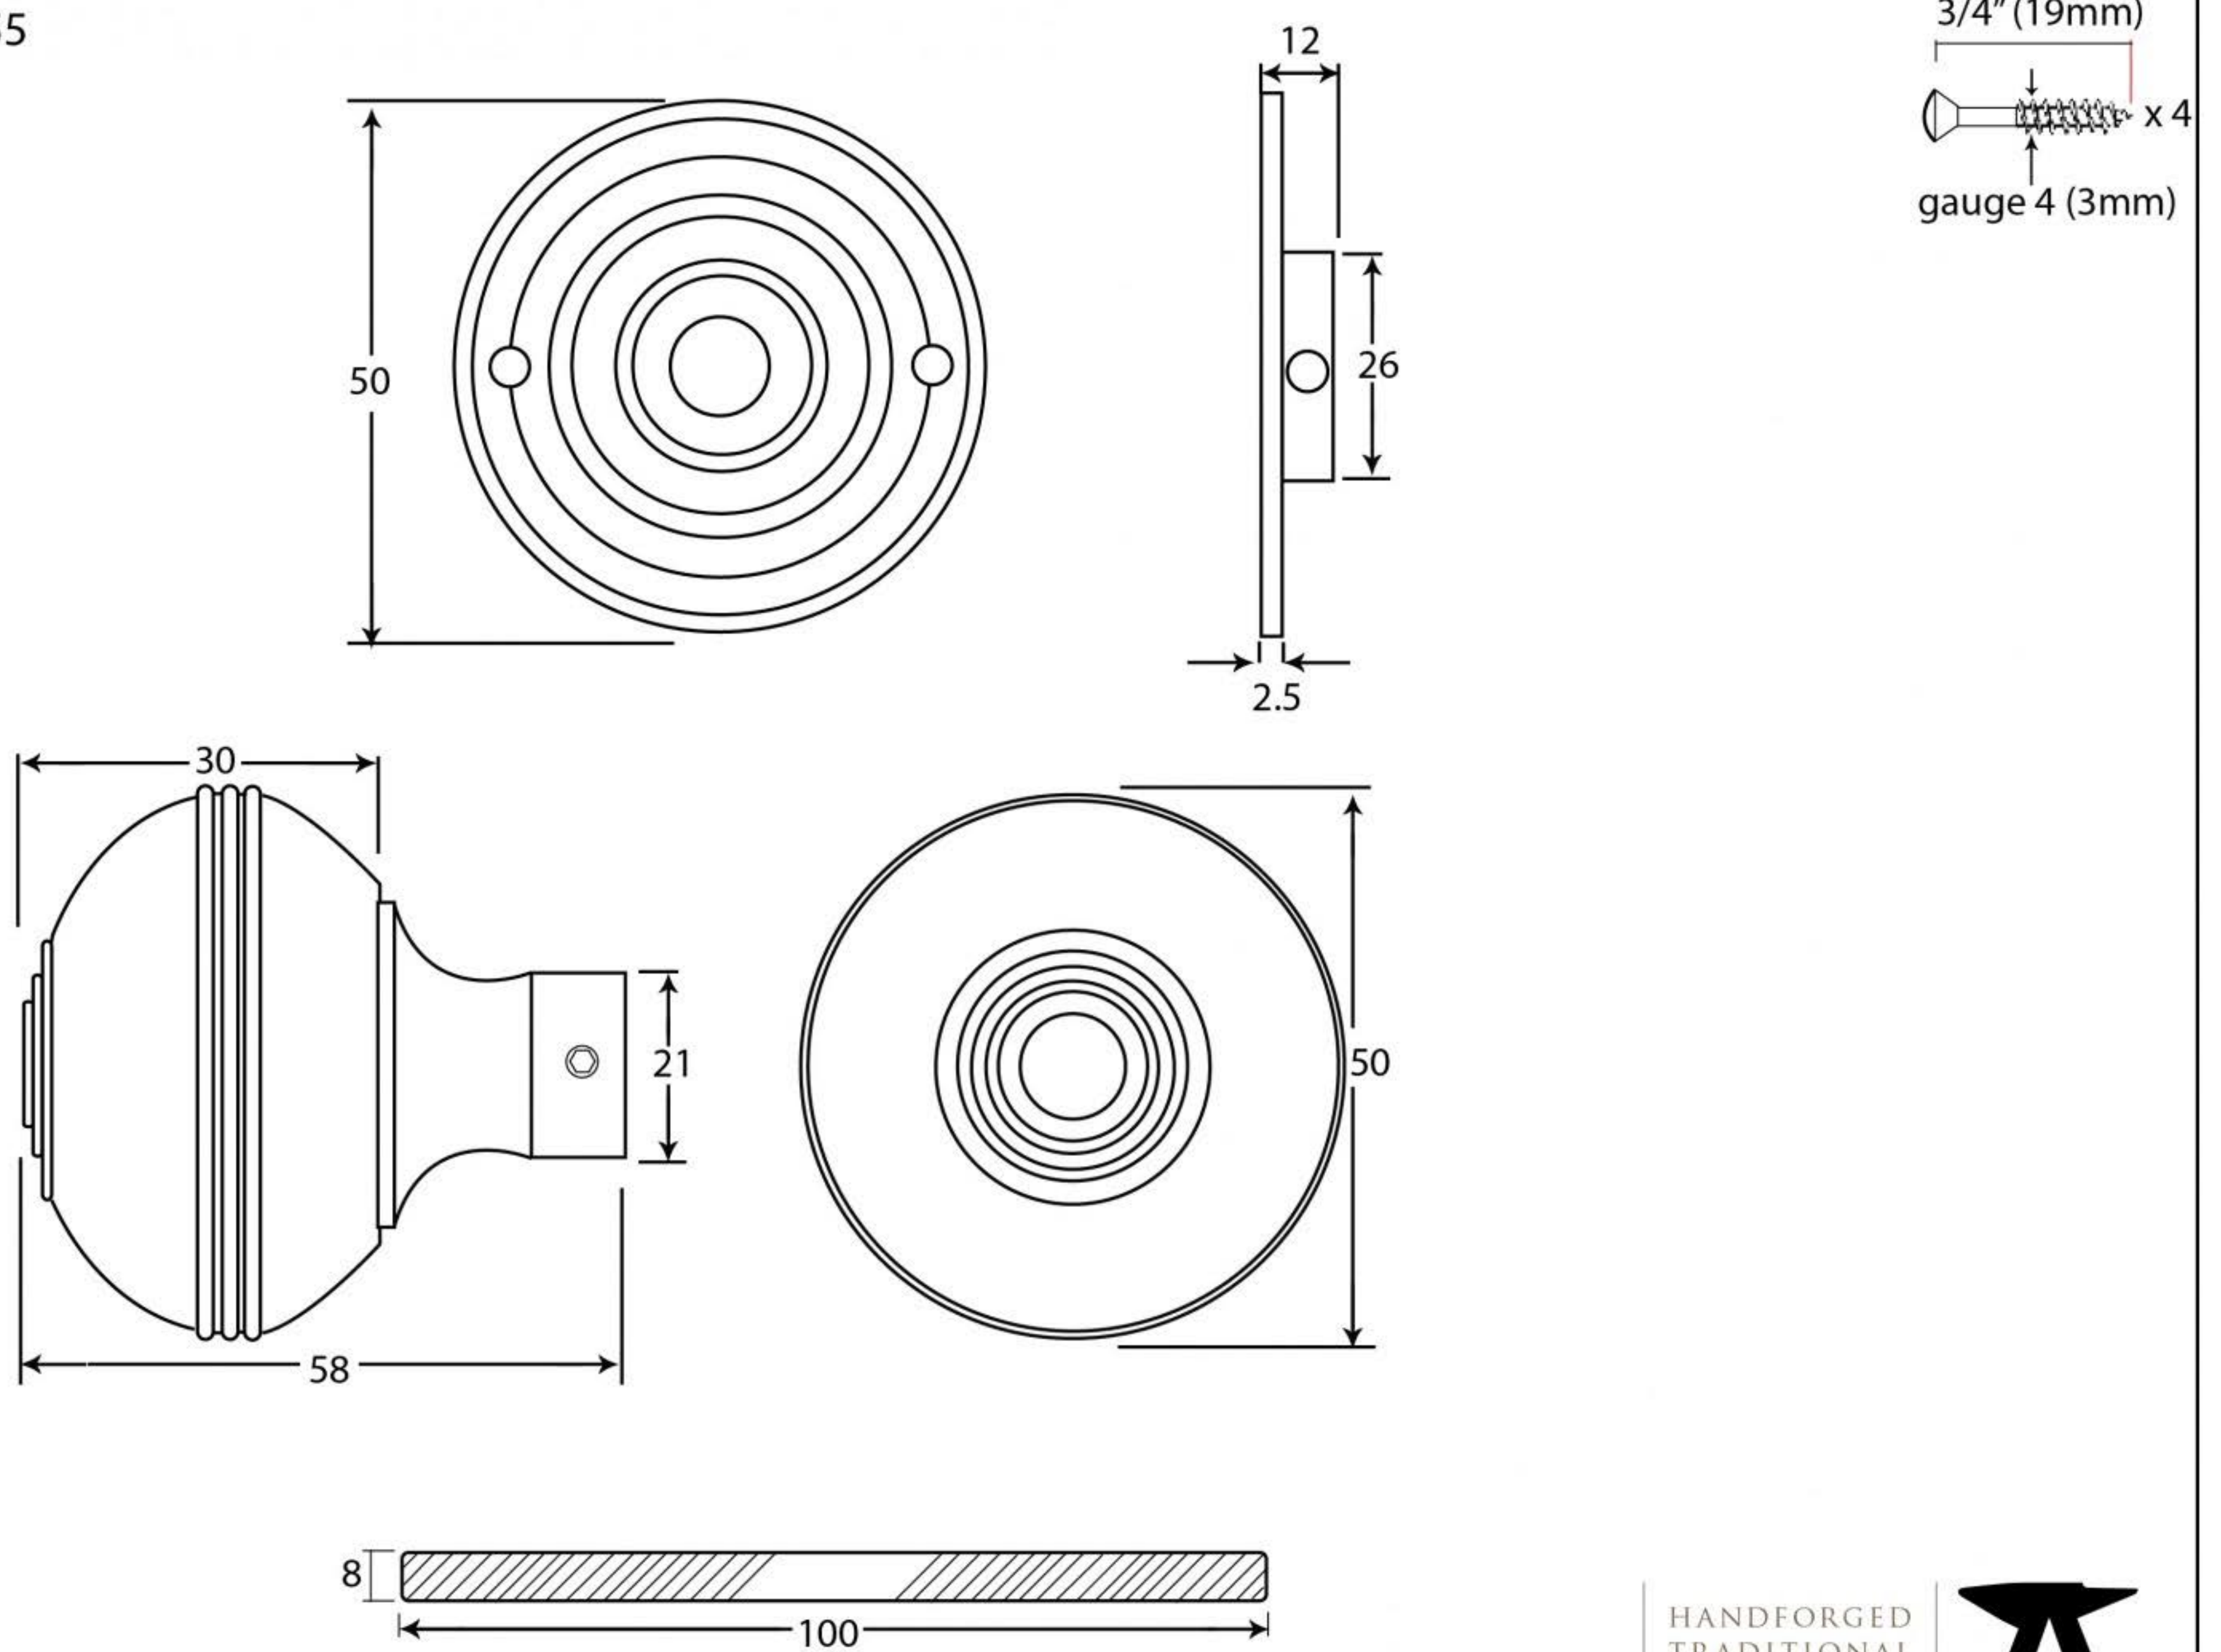

PRODUCT CODE : 83855

Due to the hand crafted nature of our products all measurements are approximate and should be used as a guide only

HANDFORGED
TRADITIONAL
IRONMONGERY