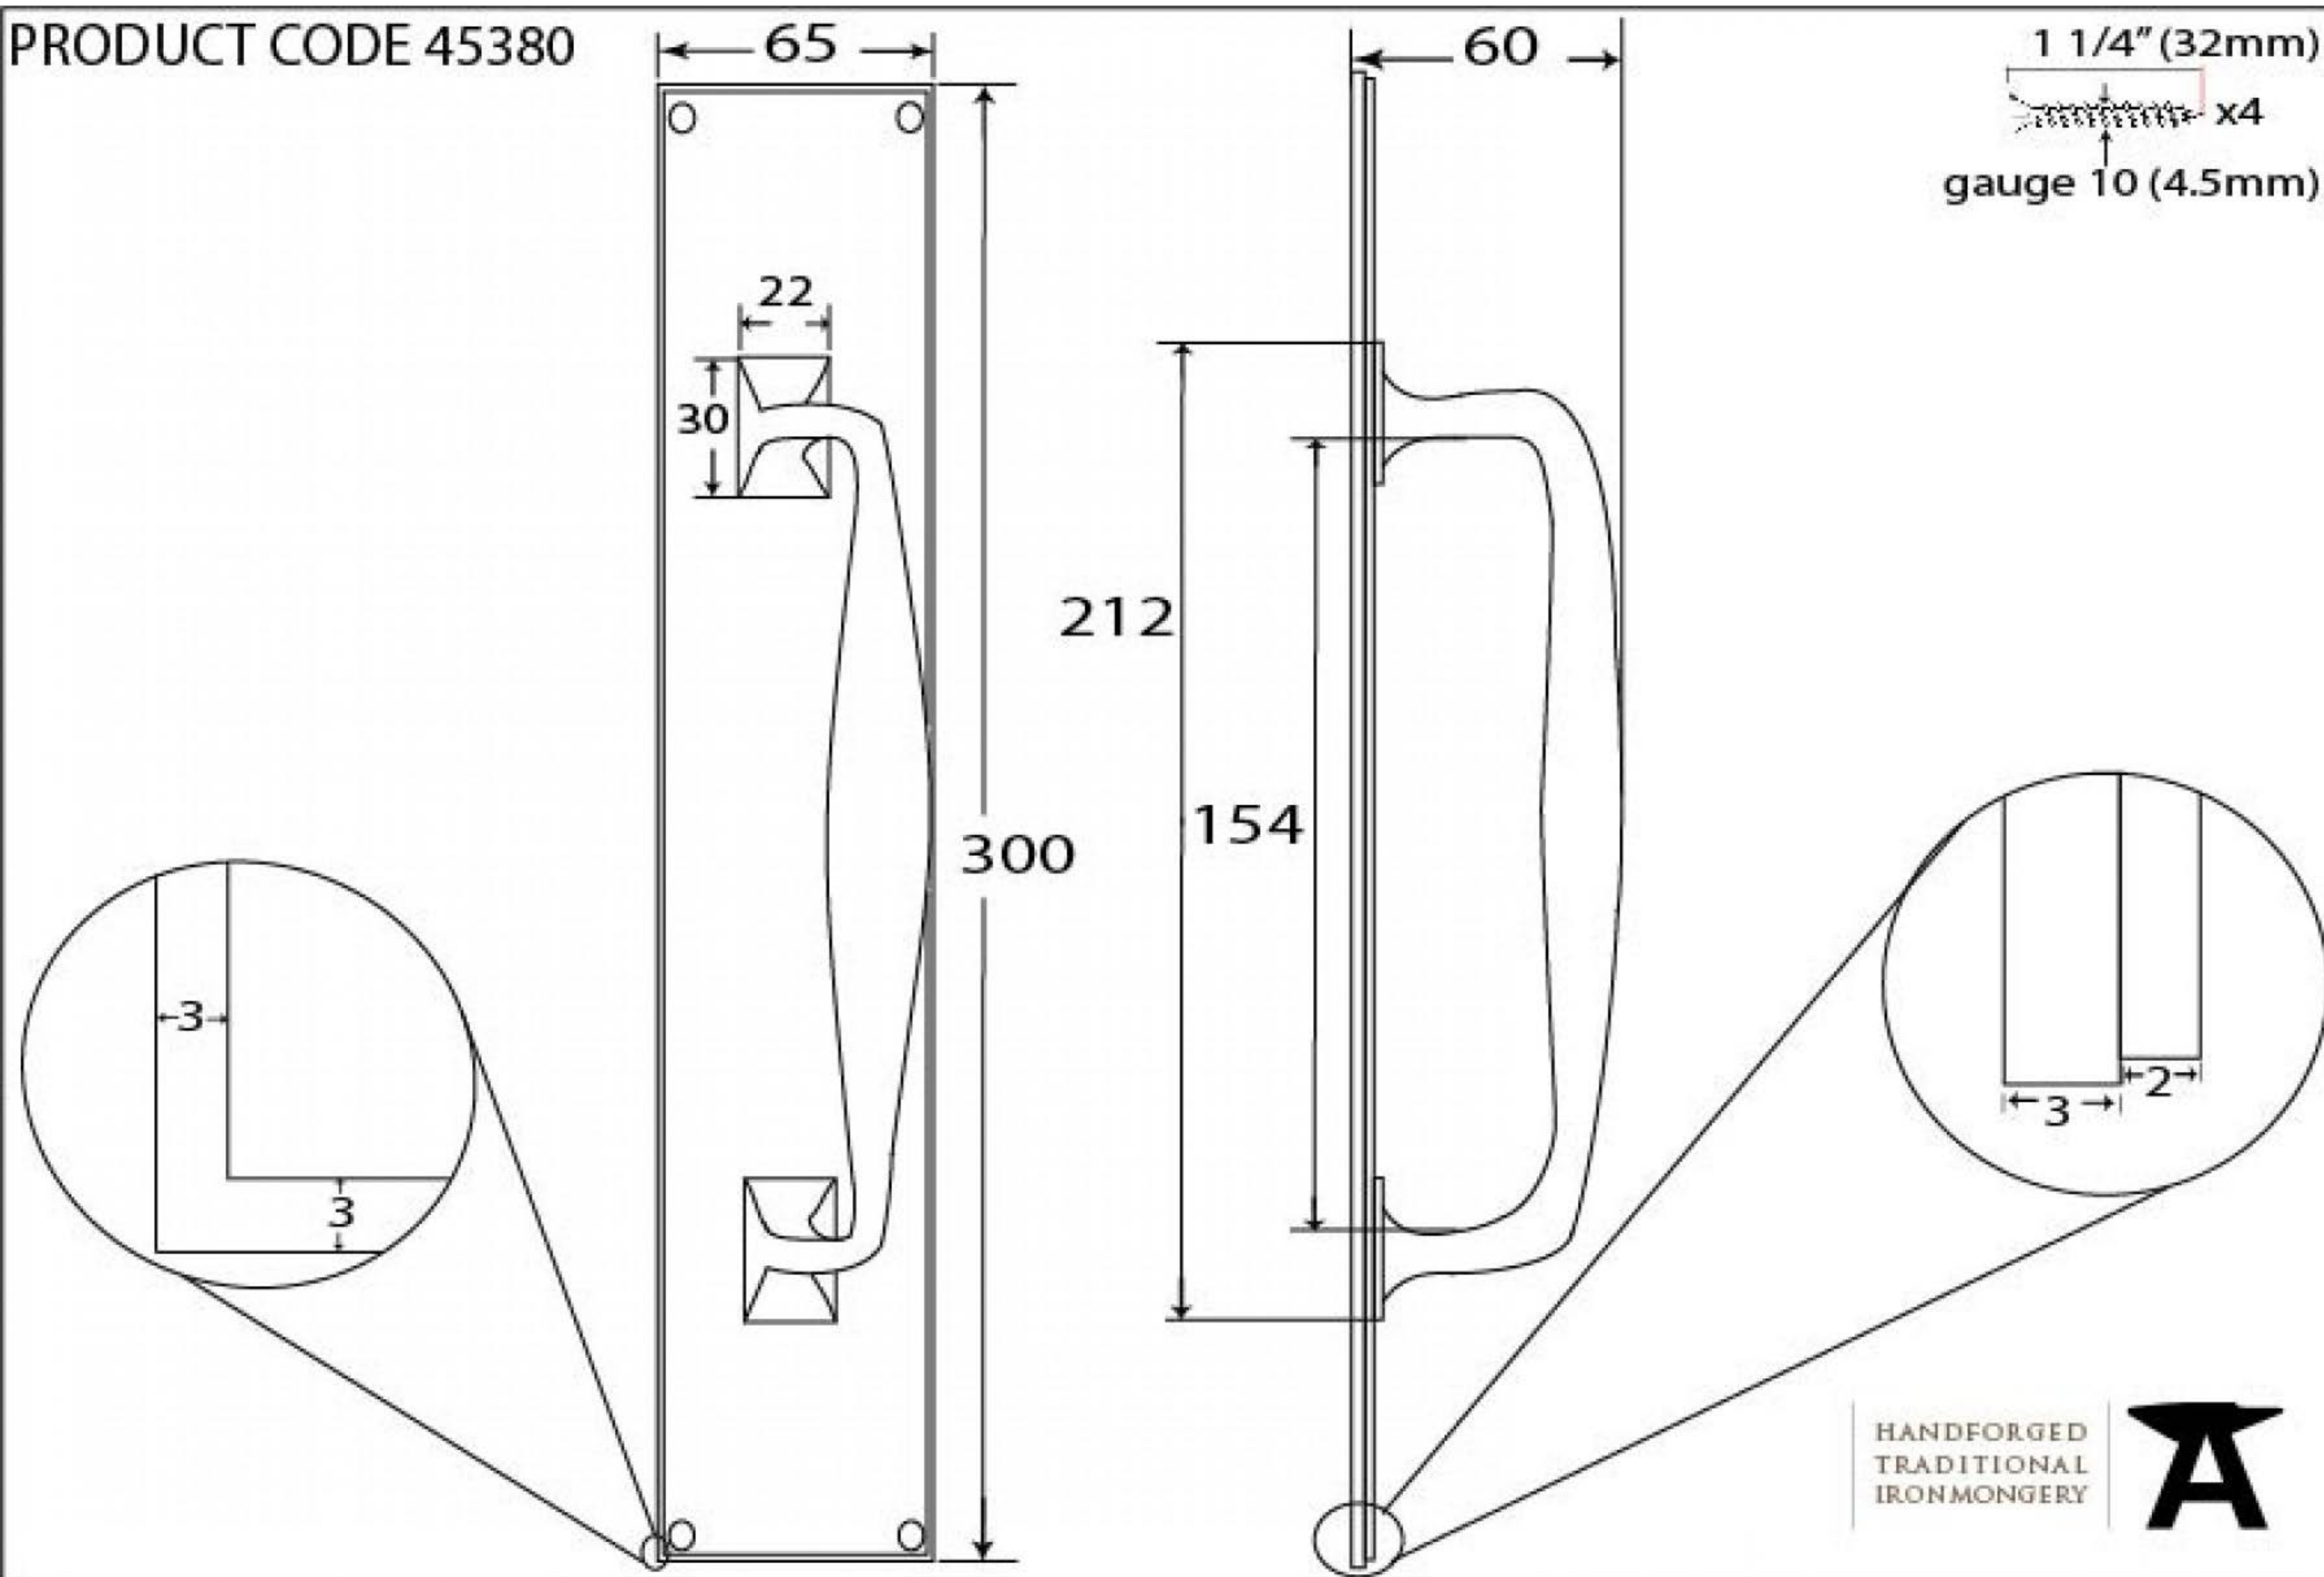

PRODUCT CODE 45380

HANDFORGED  
TRADITIONAL  
IRONMONGERY

Due to the hand crafted nature of our products all measurements are approximate and should be used as a guide only