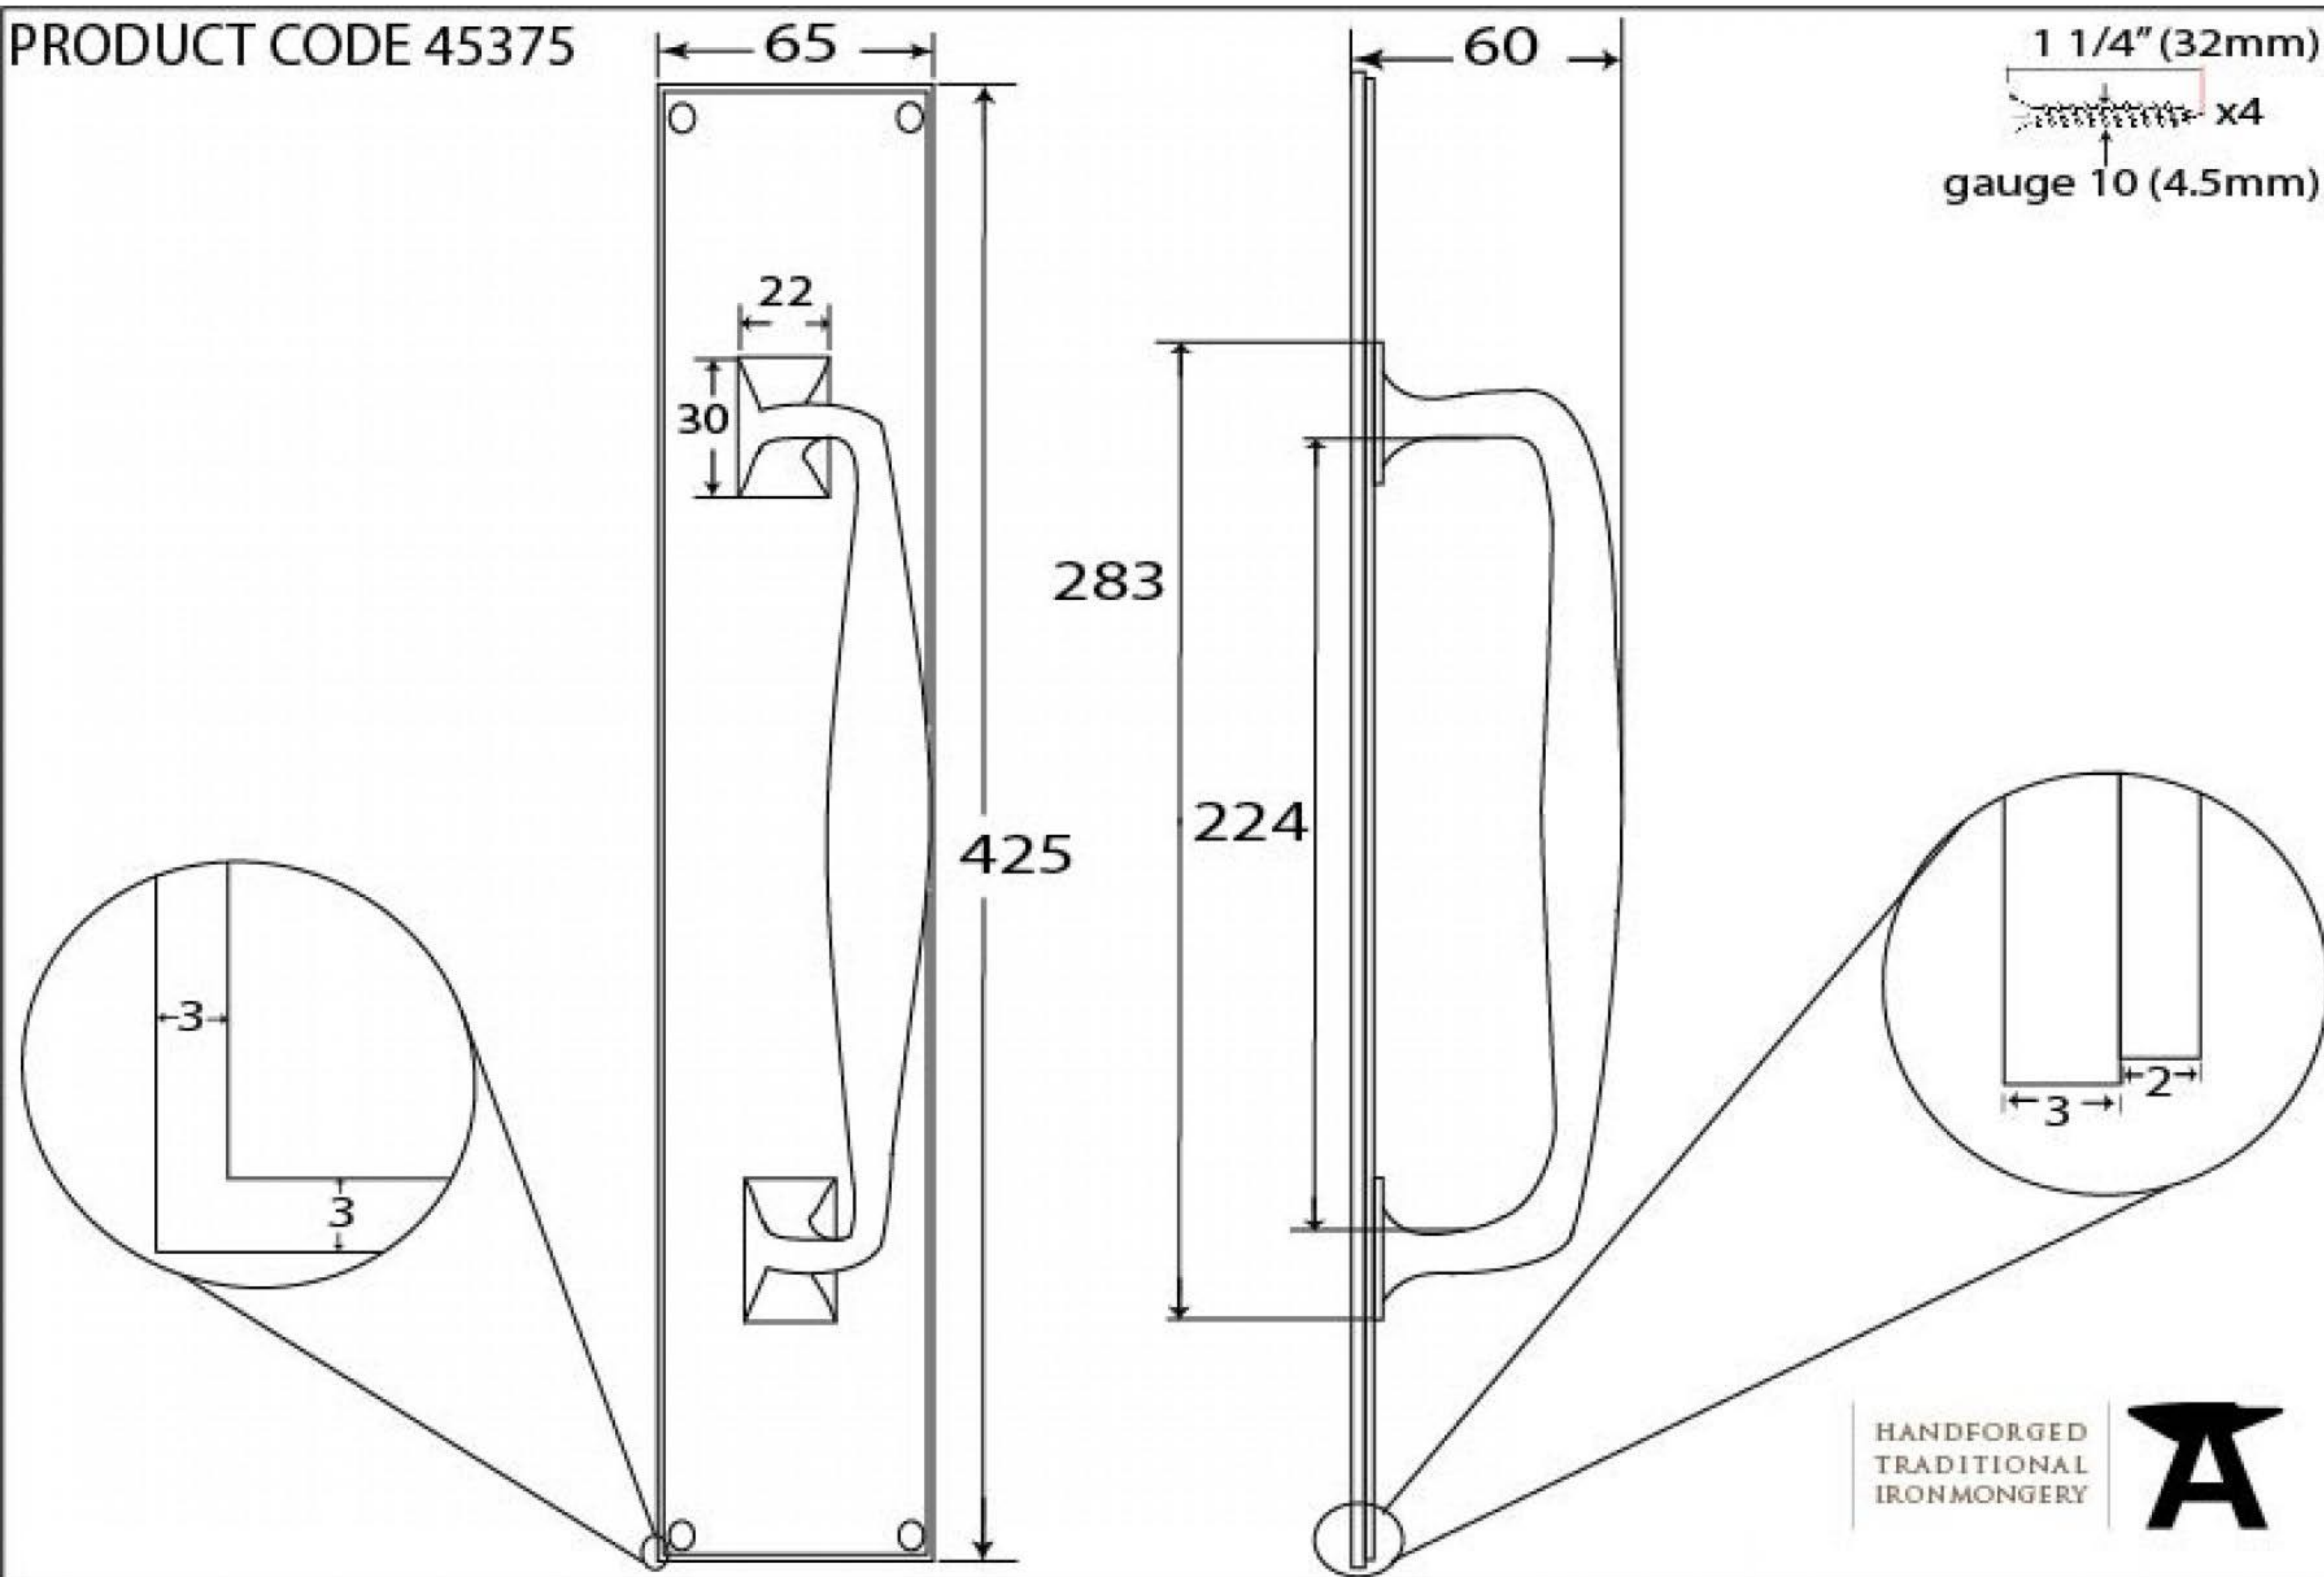

PRODUCT CODE 45375

HANDFORGED  
TRADITIONAL  
IRONMONGERY

Due to the hand crafted nature of our products all measurements are approximate and should be used as a guide only